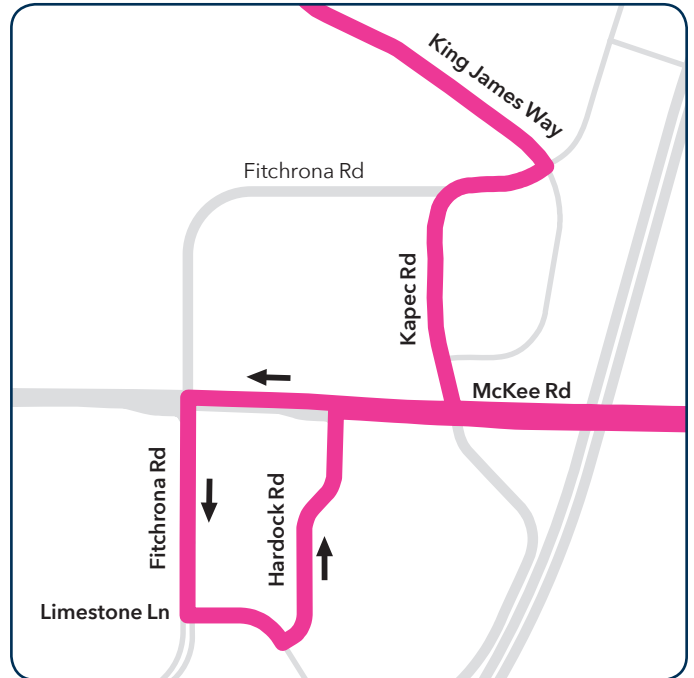

## Route 59

Service shifted from Kapec to Anton Dr.

Proposed route provides service on Fitchrona and Hardrock in both directions.

**Proposal is dependent on City of Fitchburg's final approval.**

### Current: