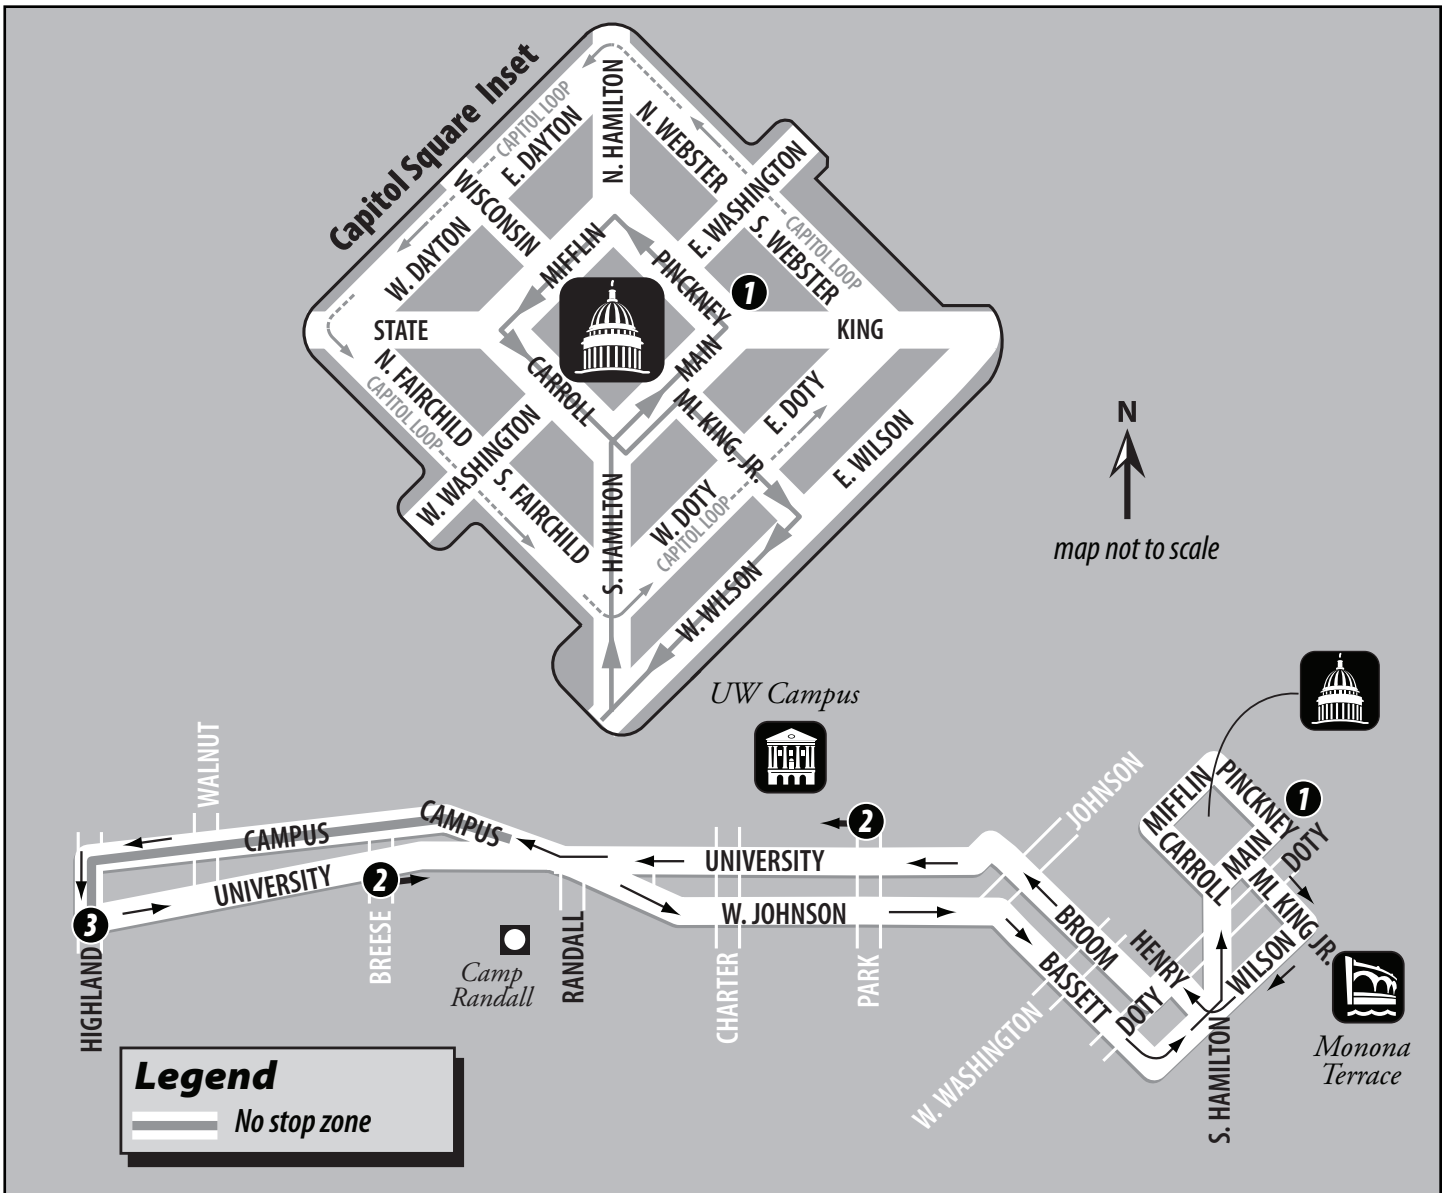

Route 1

1 Weekday– Capitol Square to/from Old University Ave.

Comes From Route					Becomes Route	
	Pinckney St. and Main St.	University Ave. and Park St.	University Ave. and Highland Ave.	University Ave. and Breese Ter.		Pinckney St. and Main St.
	1	2	3	2	1	
19	9:35	9:49	9:56	9:58	10:11	19
19	10:35	10:49	10:56	10:58	11:11	19
19	11:35	11:49	11:56	11:58	12:11	19
19	12:35	12:49	12:56	12:58	1:11	19
19	1:35	1:49	1:56	1:58	2:11	19
19	2:35	2:49	2:56	2:58	3:11	19

WEEKDAY