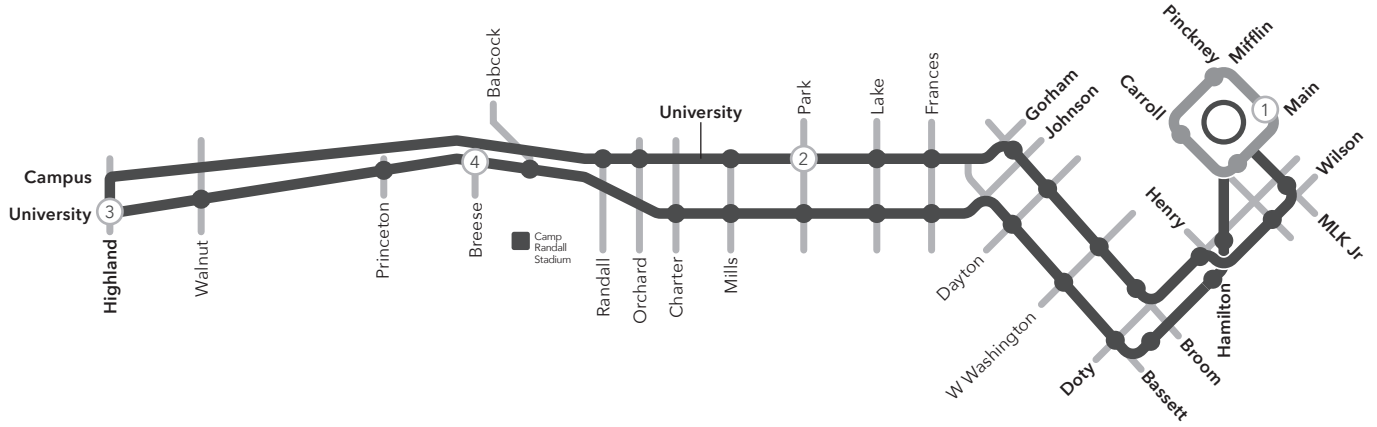

ROUTE 1 MAP

ROUTE 1

Weekday

Capitol Square // Old University Ave.

From Route	Pinckney & Main	University & Park	University & Highland	University & Breese	Pinckney & Main	To Route
→	①	②	③	④	①	→
19	9:36	9:50	9:57	10:01	10:13	19
19	10:36	10:50	10:57	11:01	11:13	19
19	11:36	11:50	11:57	12:01	12:13	19
19	12:36	12:50	12:57	1:01	1:13	19
19	1:36	1:50	1:57	2:01	2:13	19
19	2:36	2:50	2:57	3:01	3:13	19