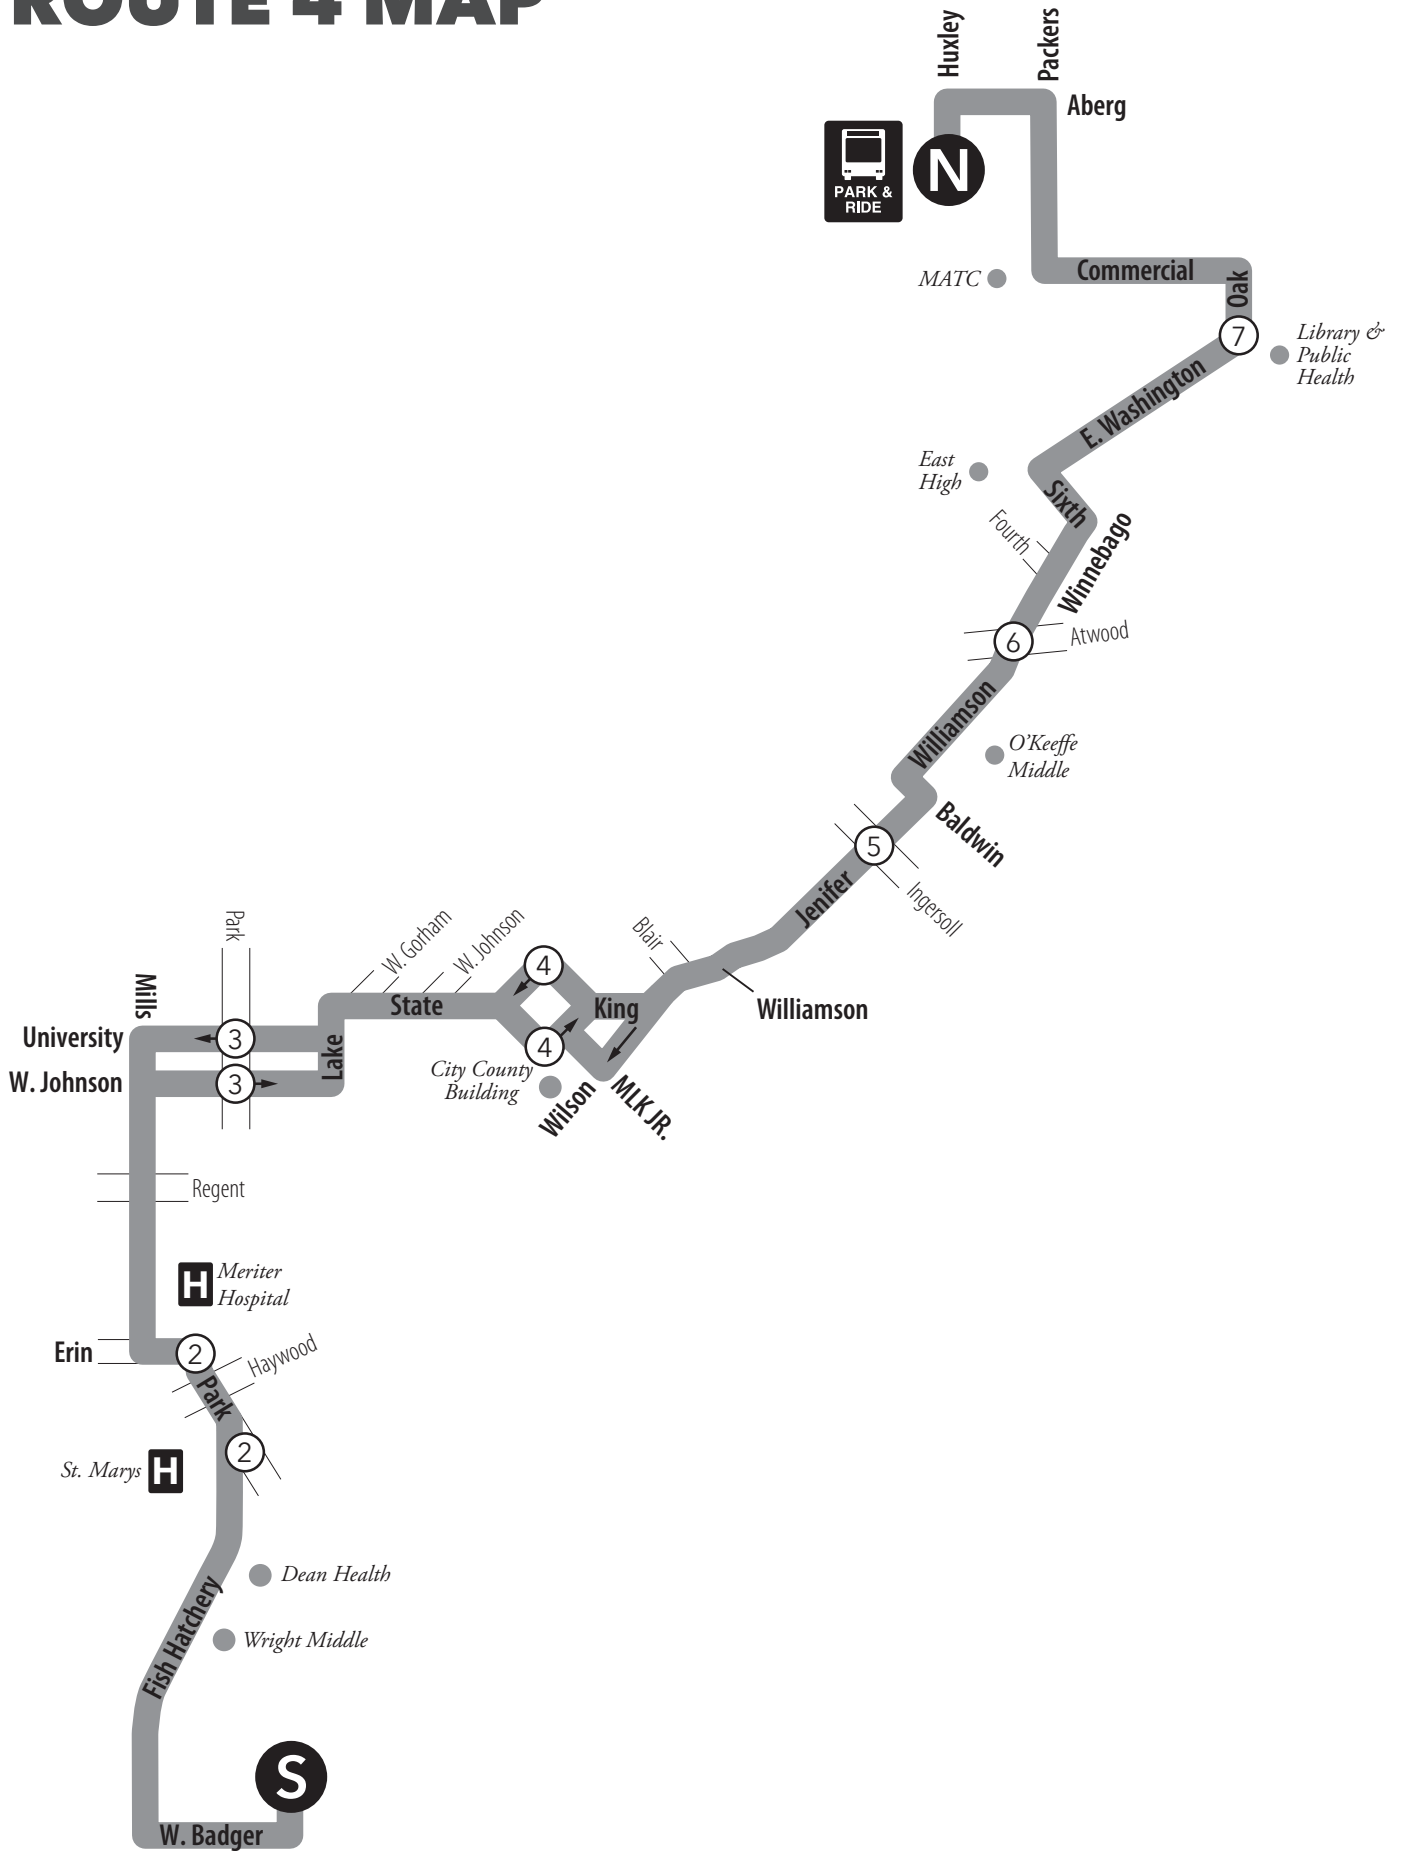

ROUTE 4 MAP

ROUTE 4

ROUTE 4

Weekday

South Transfer Point // North Transfer Point

From Route	South Transfer Point	Park & Fish Hatch	Johnson & Park	Main & Carroll	Jenifer & Ingersoll	Winnebago & Atwood	East Wash & Oak	North Transfer Point	To Route
→	S	2	3	4	5	6	7	N	→
-	5:20	5:26	5:32	5:40	5:45	5:48	5:51	5:57	2
4	6:00	6:07	6:15	6:23	6:29	6:33	6:37	6:45	4
-	6:30	6:37	6:46	6:58	7:05	7:09	7:14	7:22	4
18	7:00	7:07	7:16	7:28	7:35	7:39	7:44	7:52	4
18	7:30	7:37	7:46	7:58	8:05	8:09	8:14	8:22	4
18	8:00	8:07	8:16	8:28	8:35	8:39	8:44	8:52	4
18	8:30	8:37	8:46	8:58	9:05	9:09	9:14	9:22	4
18	9:00	9:07	9:16	9:28	9:35	9:39	9:44	9:52	4
18	9:30	9:37	9:46	9:58	10:05	10:09	10:14	10:22	4
18	10:00	10:07	10:16	10:28	10:35	10:39	10:44	10:52	4
18	10:30	10:37	10:46	10:58	11:05	11:09	11:14	11:22	4
18	11:00	11:07	11:16	11:28	11:35	11:39	11:44	11:52	4
18	11:30	11:37	11:46	11:58	12:05	12:09	12:14	12:22	4
18	12:00	12:07	12:16	12:28	12:35	12:39	12:44	12:52	4
4	12:30	12:37	12:46	12:58	1:05	1:09	1:14	1:22	4
18	1:00	1:07	1:16	1:28	1:35	1:39	1:44	1:52	4
18	1:30	1:37	1:46	1:58	2:05	2:09	2:14	2:22	4
18	2:00	2:07	2:16	2:28	2:35	2:39	2:44	2:52	4
18	2:30	2:37	2:46	2:58	3:05	3:09	3:14	3:22	4
18	3:00	3:07	3:16	3:28	3:35	3:39	3:44	3:52	4
18	3:30	3:37	3:46	3:58	4:05	4:09	4:14	4:24	4
18	4:00	4:07	4:16	4:28	4:35	4:39	4:44	4:54	4
4	4:30	4:37	4:46	4:58	5:05	5:09	5:14	5:24	4
4	5:00	5:07	5:16	5:28	5:35	5:39	5:44	5:54	4
4	5:30	5:37	5:45	5:57	6:03	6:06	6:10	6:18	20
18	6:00	6:07	6:15	6:27	6:33	6:36	6:40	6:48	4
18	7:00	7:07	7:15	7:27	7:33	7:36	7:40	7:48	4
18	8:00	8:07	8:15	8:27	8:33	8:36	8:40	8:48	4
18	9:00	9:07	9:15	9:27	9:33	9:36	9:40	9:48	4
18	10:00	10:07	10:15	10:27	10:33	10:36	10:40	10:48	4
18	11:00	11:07	11:15	11:24	11:30	11:33	11:37	11:44	21
18	12:00	12:06	12:14	12:22	12:27	12:30	12:34	12:40	-