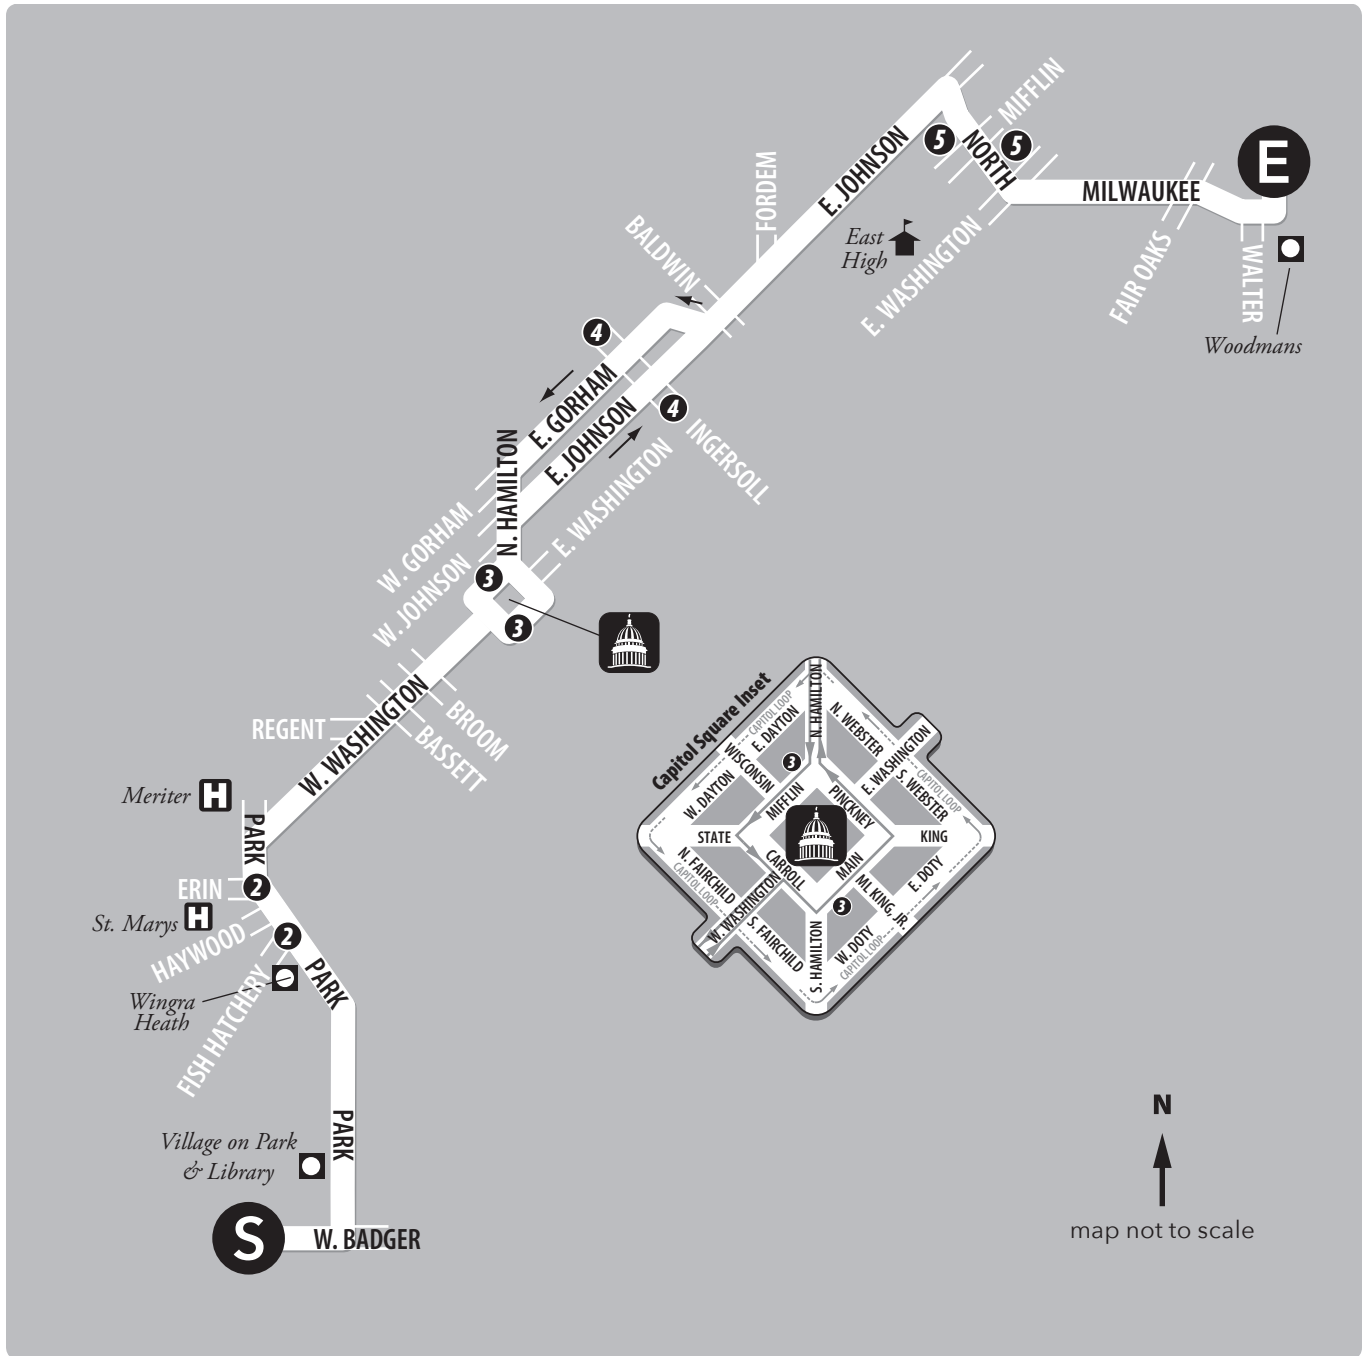

ROUTE 5 MAP

ROUTE 5

ROUTE 5

Weekday

South Transfer Point // East Transfer Point

From Route	South Transfer Point	Park & Fish Hatch	Main & Carroll	Johnson Ingersoll	North & Mifflin	East Transfer Point	To Route
	S	2	3	4	5	E	
70	5:30	5:35	5:45	5:51	5:57	6:03	16
40	6:00	6:05	6:15	6:21	6:27	6:33	16
5	6:30	6:35	6:45	6:51	6:57	7:03	16
40	7:00	7:06	7:16	7:24	7:30	7:36	16
4	7:30	7:36	7:46	7:54	8:00	8:06	16
16	8:00	8:06	8:16	8:24	8:30	8:36	16
16	8:30	8:36	8:46	8:54	9:00	9:06	32
16	9:00	9:06	9:16	9:24	9:30	9:36	5
16	9:30	9:36	9:46	9:54	10:00	10:06	5
5	10:00	10:06	10:16	10:24	10:30	10:36	16
16	10:30	10:36	10:46	10:54	11:00	11:06	32
5	11:00	11:06	11:16	11:24	11:30	11:36	5
16	11:30	11:36	11:46	11:54	12:00	12:06	5
5	12:00	12:06	12:16	12:24	12:30	12:36	16
40	12:30	12:36	12:46	12:54	1:00	1:06	32
5	1:00	1:06	1:16	1:24	1:30	1:36	5
16	1:30	1:36	1:46	1:54	2:00	2:06	5
5	2:00	2:06	2:16	2:24	2:30	2:36	16
16	2:30	2:36	2:46	2:54	3:00	3:06	16
5	3:00	3:06	3:16	3:24	3:30	3:36	16
16	3:30	3:36	3:46	3:54	4:00	4:06	16
16	4:00	4:06	4:16	4:24	4:30	4:36	16
16	4:30	4:36	4:46	4:54	5:00	5:06	16
16	5:00	5:06	5:16	5:24	5:30	5:36	16
16	5:30	5:36	5:46	5:54	6:00	6:06	16
16	6:00	6:05	6:15	6:21	6:27	6:33	16
16	6:30	6:35	6:45	6:51	6:57	7:03	32
16	7:30	7:35	7:45	7:51	7:57	8:03	32
16	8:30	8:35	8:45	8:51	8:57	9:03	32
16	9:30	9:35	9:45	9:51	9:57	10:03	32
16	10:30	10:35	10:45	10:51	10:57	11:03	16
18	11:30	11:35	11:45	11:51	11:57	12:03	-