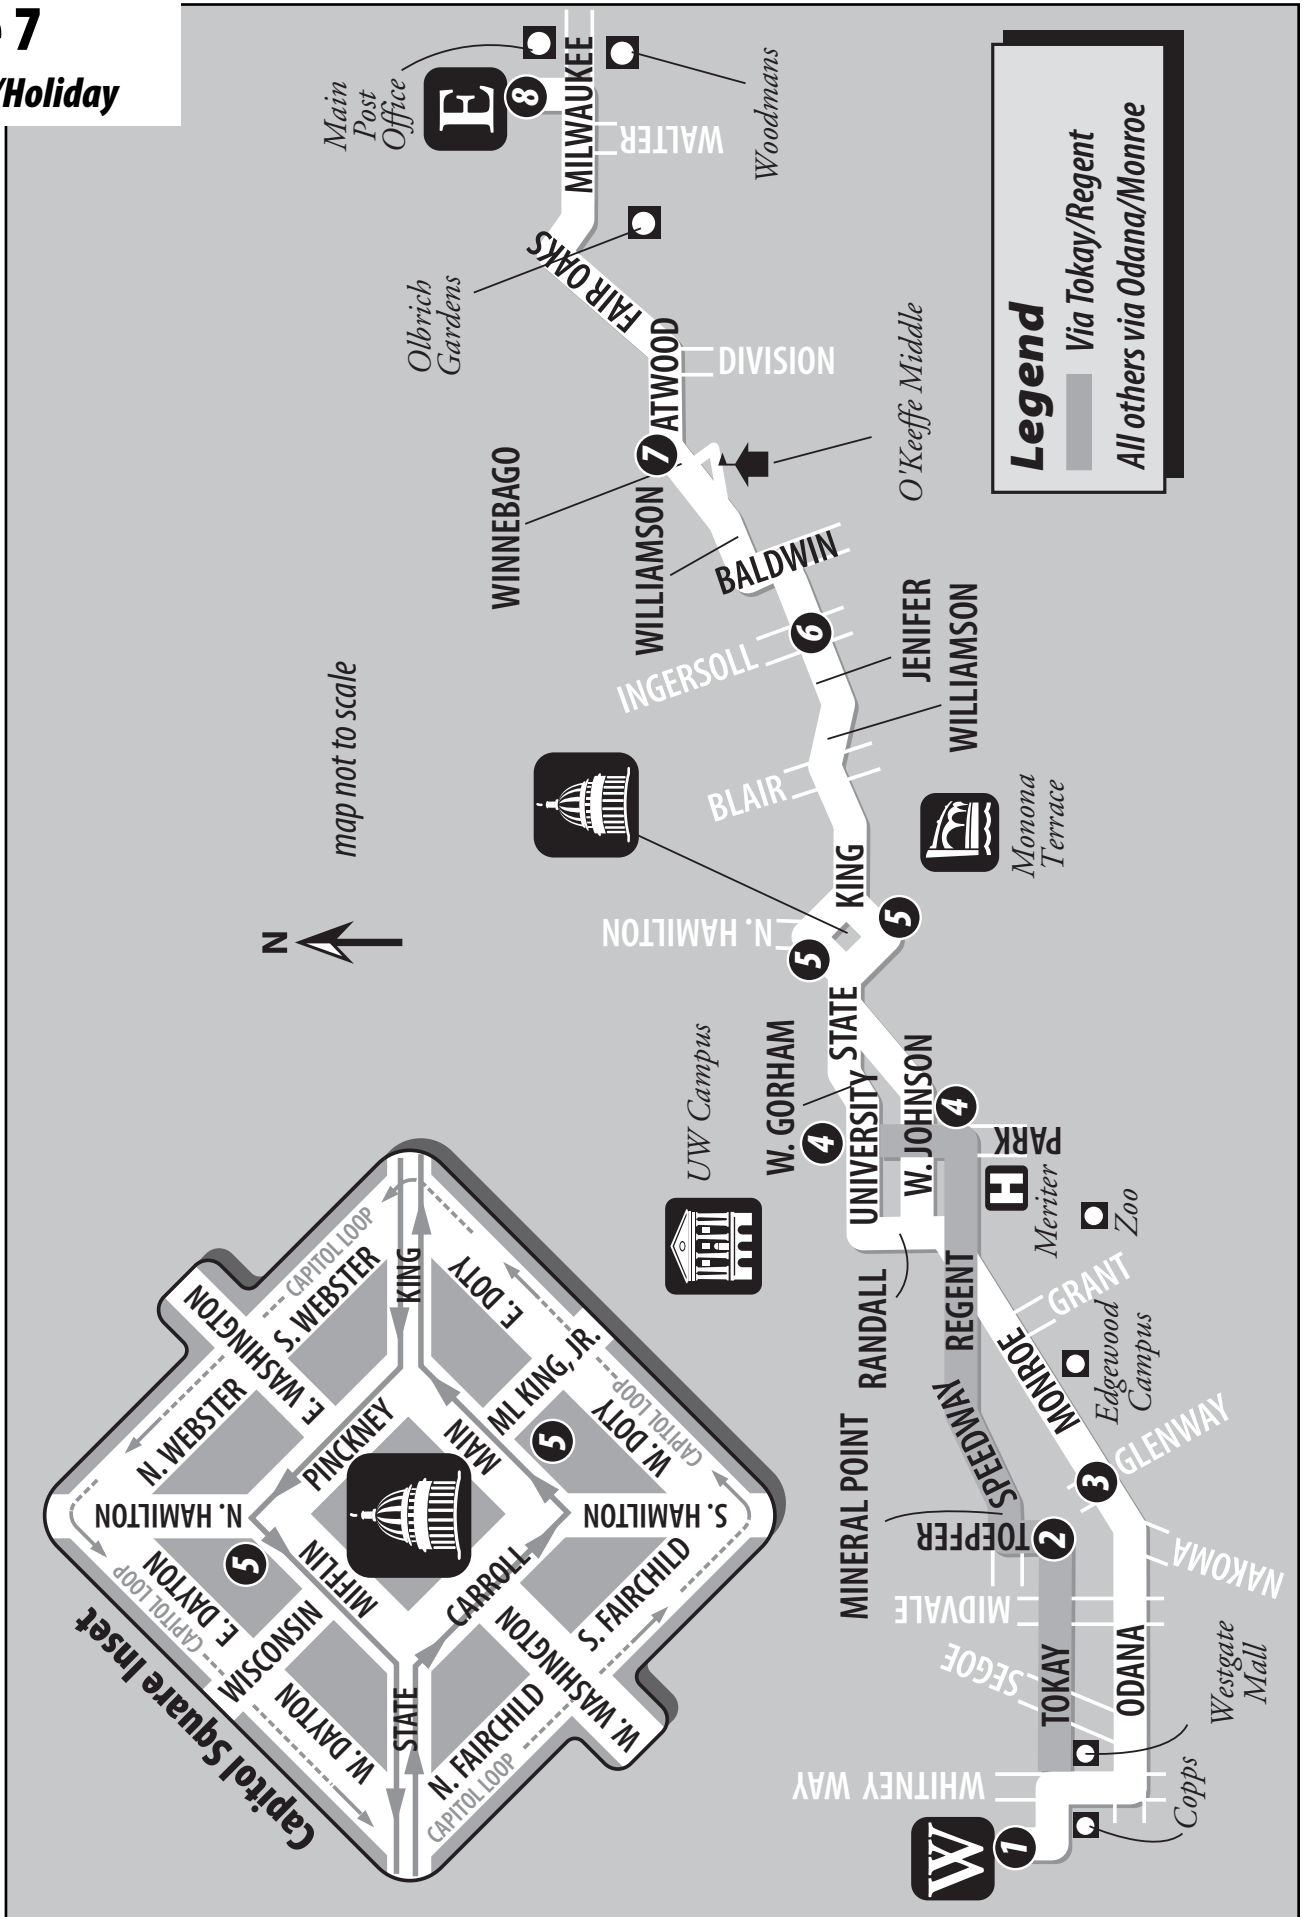

Route 7

Sat/Sun/Holiday

SATURDAY SUNDAY HOLIDAY

Route 7

7 Sat/Sun/Holiday – East Transfer Point to West Transfer Point

Comes From Route									Becomes Route
	8	7	6	5	4	3	2	1	
G	6:12	6:20	6:25	6:32	6:40	6:50	-:-	6:58	68
G	6:42	6:50	6:55	7:02	7:10 #	-:-	7:21	7:28	63
G	7:12	7:20	7:25	7:32	7:40	7:50	-:-	7:58	68
30	7:42	7:50	7:55	8:02	8:10 #	-:-	8:21	8:28	63
30	8:12	8:20	8:25	8:32	8:40	8:50	-:-	8:58	68
30	8:42	8:50	8:55	9:02	9:10 #	-:-	9:21	9:28	63
30	9:12	9:20	9:25	9:32	9:40	9:50	-:-	9:58	68
30	9:42	9:50	9:55	10:02	10:10 #	-:-	10:21	10:28	63
30	10:12	10:20	10:25	10:32	10:40	10:50	-:-	10:58	68
30	10:42	10:50	10:55	11:02	11:10 #	-:-	11:21	11:28	63
30	11:12	11:20	11:25	11:32	11:40	11:50	-:-	11:58	68
30	11:42	11:50	11:55	12:02	12:10 #	-:-	12:21	12:28	63
30	12:12	12:20	12:25	12:32	12:40	12:50	-:-	12:58	68
30	12:42	12:50	12:55	1:02	1:10 #	-:-	1:21	1:28	63
30	1:12	1:20	1:25	1:32	1:40	1:50	-:-	1:58	68
30	1:42	1:50	1:55	2:02	2:10 #	-:-	2:21	2:28	63
30	2:12	2:20	2:25	2:32	2:40	2:50	-:-	2:58	68
30	2:42	2:50	2:55	3:02	3:10 #	-:-	3:21	3:28	63
30	3:12	3:20	3:25	3:32	3:40	3:50	-:-	3:58	68
30	3:42	3:50	3:55	4:02	4:10 #	-:-	4:21	4:28	63
30	4:12	4:20	4:25	4:32	4:40	4:50	-:-	4:58	68
30	4:42	4:50	4:55	5:02	5:10 #	-:-	5:21	5:28	63
30	5:12	5:20	5:25	5:32	5:40	5:50	-:-	5:58	68
30	5:43	5:50	5:55	6:02	6:09 #	-:-	6:20	6:27	63
30	6:13	6:20	6:25	6:32	6:39	6:49	-:-	6:57	68
30	6:43	6:50	6:55	7:02	7:09 #	-:-	7:20	7:27	63*
30	7:13	7:20	7:25	7:32	7:39	7:49	-:-	7:57	68
30	7:43	7:50	7:55	8:02	8:09 #	-:-	8:20	8:27	63
30	8:13	8:20	8:25	8:32	8:39	8:49	-:-	8:57	68
30	8:43	8:50	8:55	9:02	9:09 #	-:-	9:20	9:27	63
30	9:13	9:20	9:25	9:32	9:39	9:49	-:-	9:57	68
30	9:43	9:50	9:55	10:02	10:09 #	-:-	10:20	10:27	63
30	10:13	10:20	10:25	10:32	10:39	10:49	-:-	10:57	G

HOLIDAY
SUNDAY
SATURDAY

These trips are NOT operated on Sundays or holidays.

Light Type=AM Bold Type=PM G=garage

These trips are NOT operated on holidays.

Trips that operate via Tokay/Regent stop on Park St. south of University Ave.

* On holidays bus returns to garage.

13,719,186 Riders. 72 Square Miles.

IF YOU ADVERTISE YOUR BUSINESS, TRANSIT IS POSSIBLY THE MOST EFFECTIVE WAY TO GET YOUR MESSAGE OUT TO THE GREATER MADISON AREA. THINK ABOUT IT & GIVE US A CALL.

Adams Outdoor Advertising

AMY NEWTON | 443.4295
anewton@adamsoutdoor.com