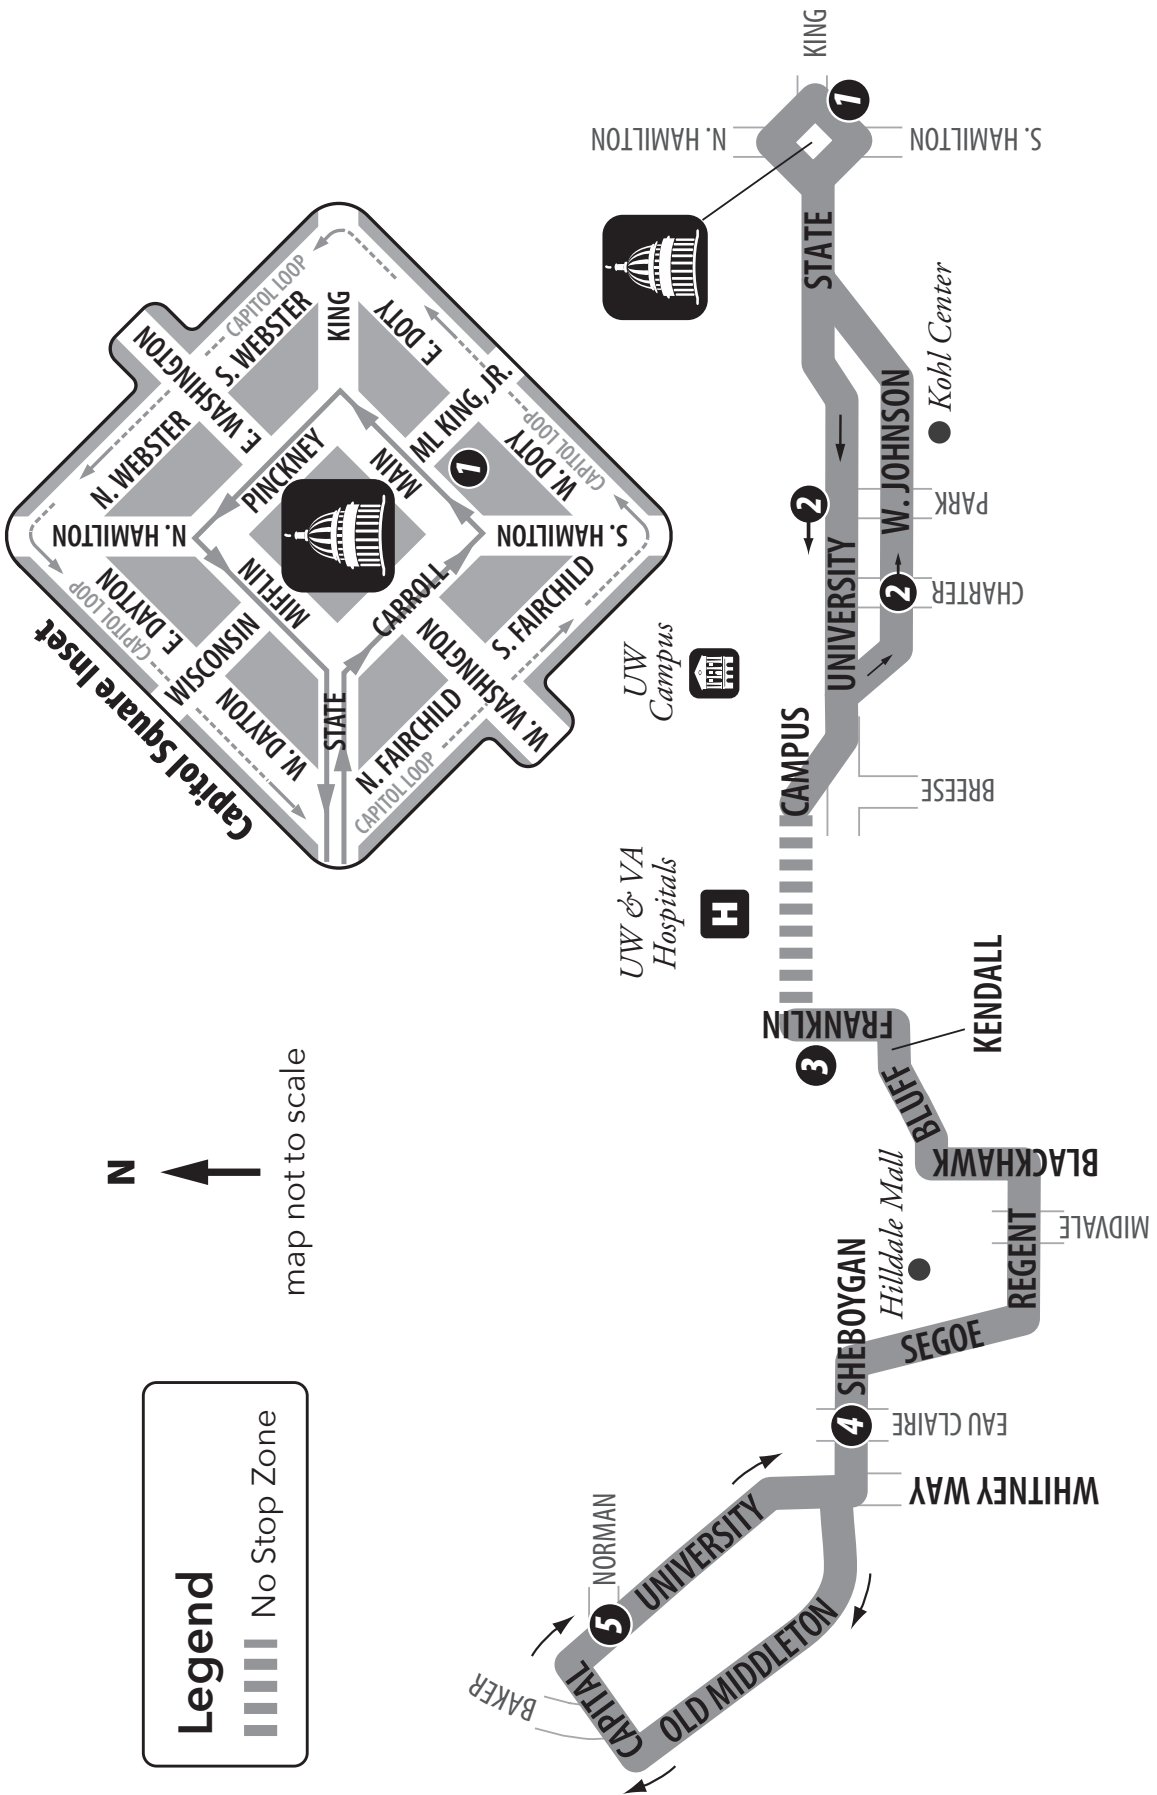

ROUTE 8 MAP

ROUTE 8

Weekend / Holiday – Cap Square // Spring Harbor

| From Route | Main & Carroll | University & Park | Franklin & University | Sheboygan & Eau Claire | University & Norman | To Route |
|------------|----------------|-------------------|-----------------------|------------------------|---------------------|----------|
| | 1 | 2 | 3 | 4 | 5 | |
| - | 7:25 | 7:33 | 7:39 | 7:45 | 7:51 | 8 |
| -/8 | 8:25 | 8:33 | 8:39 | 8:45 | 8:51 | 8 |
| 8 | 9:25 | 9:33 | 9:39 | 9:45 | 9:51 | 8 |
| 8 | 10:25 | 10:33 | 10:39 | 10:45 | 10:51 | 8 |
| 8 | 11:25 | 11:33 | 11:39 | 11:45 | 11:51 | 8 |
| 8 | 12:25 | 12:33 | 12:39 | 12:45 | 12:51 | 8 |
| 8 | 1:25 | 1:33 | 1:39 | 1:45 | 1:51 | 8 |
| 8 | 2:25 | 2:33 | 2:39 | 2:45 | 2:51 | 8 |
| 8 | 3:25 | 3:33 | 3:39 | 3:45 | 3:51 | 8 |
| 8 | 4:25 | 4:33 | 4:39 | 4:45 | 4:51 | 8 |
| 8 | 5:25 | 5:33 | 5:39 | 5:45 | 5:51 | 8 |
| 8 | 6:25 | 6:33 | 6:39 | 6:45 | 6:51 | 8 |
| 8 | 7:25 | 7:33 | 7:39 | 7:45 | 7:51 | 8/- |
| 8 | 8:25 | 8:33 | 8:39 | 8:45 | 8:51 | 8 |
| 8 | 9:25 | 9:33 | 9:39 | 9:45 | 9:51 | 8 |
| 8 | 10:25 | 10:33 | 10:39 | 10:45 | 10:51 | - |