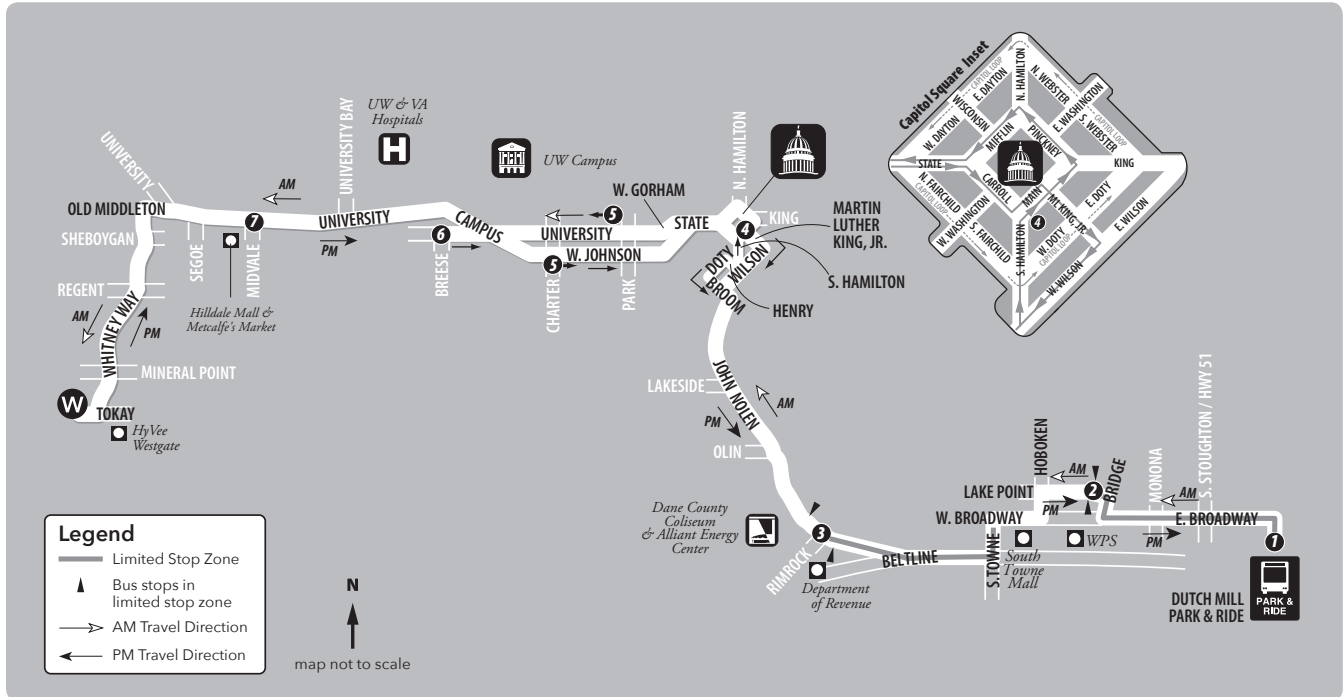

ROUTE 12 MAP

ROUTE 12

ROUTE 12

Weekday a.m.

Dutch Mill // Capitol Square // West Transfer Point

From Route	Dutch Mill Park & Ride	Lake Point & Bridge	John Nolen & Rimrock	Main & Carroll	University & Park	University & Breese	University & Midvale	West Transfer Point	To Route
	1	2	3	4	5	6	7	W	
-	6:01	6:07	6:12	6:20	6:27	-	6:33	6:41	3
11	6:28	6:34	6:39	6:47	6:54	-	7:00	7:08	3
11	6:53	7:00	7:05	7:13	7:22	-	7:29	7:37	52
11	7:23	7:30	7:35	7:43	7:52	-	7:59	8:07	52
11	7:53	8:00	8:05	8:13	8:22	-	-	-	15
11	8:23	8:30	8:35	8:43	8:52	-	-	-	-

ROUTE 12

Weekday p.m.

West Transfer Point // Capitol Square // Dutch Mill

From Route	West Transfer Point	University & Midvale	University & Breese	Johnson & Charter	Main & Carroll	John Nolen & Rimrock	Lake Point & Bridge	Dutch Mill Park & Ride	To Route
	W	7	6	5	4	3	2	1	
-	-	-	3:25	3:28	3:38	3:47	3:53	4:00	11
-	-	-	3:55	3:58	4:08	4:17	4:23	4:30	11
52	4:15	4:24	-	4:31	4:41	4:49	4:55	5:03	11
52	4:45	4:54	-	5:01	5:11	5:19	5:25	5:33	-
52	5:15	5:24	-	5:31	5:41	5:49	5:55	6:03	-
52	5:45	5:53	-	5:59	6:09	6:16	6:22	6:27	-