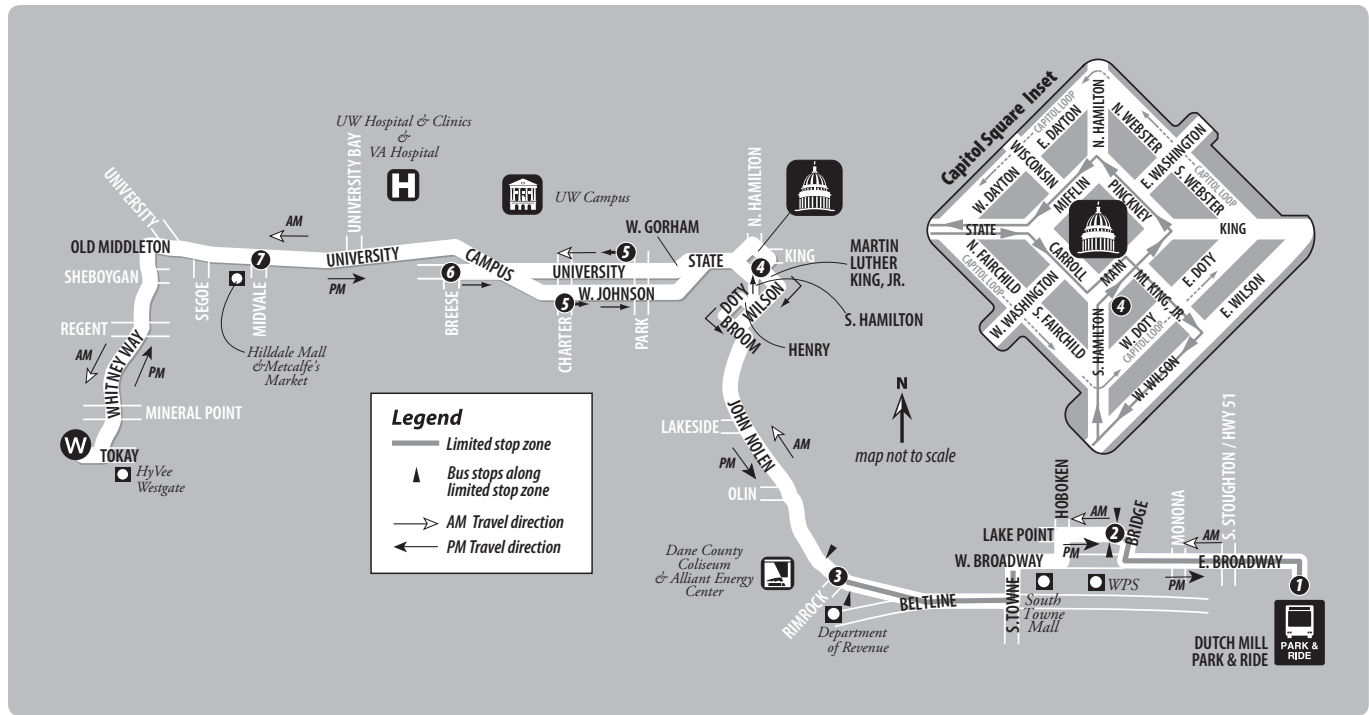

ROUTE 12 MAP

ROUTE 12

ROUTE 12

Weekday a.m.

Dutch Mill // Capitol Square // West Transfer Point

From Route	Dutch Mill Park & Ride	Lake Point & Bridge	John Nolen & Rimrock	Main & Carroll	University & Park	University & Breese	University & Midvale	West Transfer Point	To Route
→	①	②	③	④	⑤	⑥	⑦	W	→
-	6:01	6:07	6:12	6:20	6:27	-	6:33	6:41	3
11	6:28	6:34	6:39	6:47	6:54	-	7:00	7:08	3
11	6:53	7:00	7:05	7:13	7:22	-	7:29	7:37	52
11	7:23	7:30	7:35	7:43	7:52	-	7:59	8:07	52
11	7:53	8:00	8:05	8:13	8:22	-	-	-	15
11	8:23	8:30	8:35	8:43	8:52	-	-	-	-

ROUTE 12

Weekday p.m.

West Transfer Point // Capitol Square // Dutch Mill

From Route	West Transfer Point	University & Midvale	University & Breese	Johnson & Charter	Main & Carroll	John Nolen & Rimrock	Lake Point & Bridge	Dutch Mill Park & Ride	To Route
→	W	⑦	⑥	⑤	④	③	②	①	→
-	-	-	3:25	3:28	3:38	3:47	3:53	4:00	11
-	-	-	3:55	3:58	4:08	4:17	4:23	4:30	11
52	4:15	4:24	-	4:31	4:41	4:49	4:55	5:03	11
52	4:45	4:54	-	5:01	5:11	5:19	5:25	5:33	-
52	5:15	5:24	-	5:31	5:41	5:49	5:55	6:03	-
52	5:45	5:53	-	5:59	6:09	6:16	6:22	6:27	-