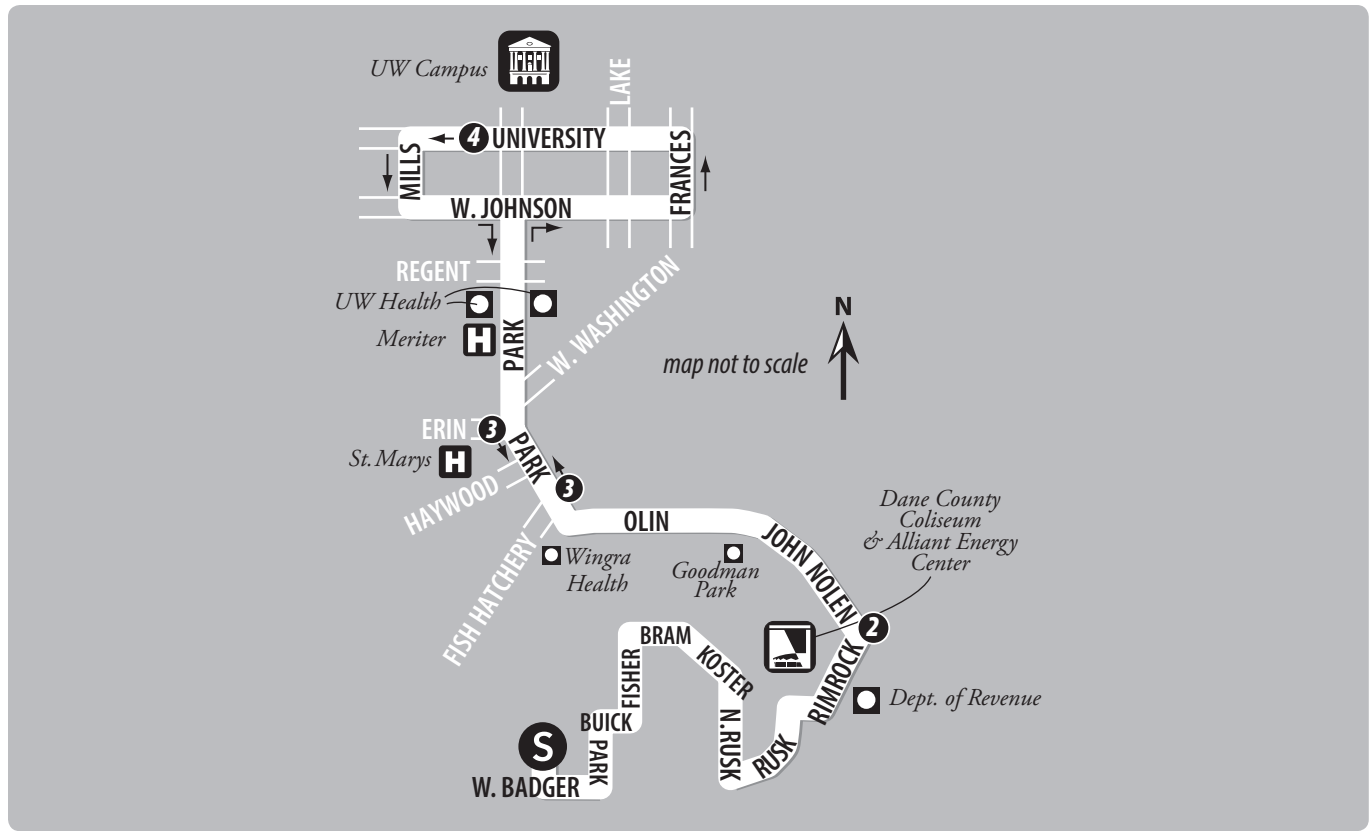

ROUTE 13 MAP

ROUTE 13

ROUTE 13

Weekend / Holiday STP // UW Campus

From Route	South Transfer Point	John Nolen & Rimmerock	Park & Fish Hatch	University & Park	To Route
→	S	2	3	4	→
-	6:30	6:39	6:44	6:53	13
-/16	7:30	7:39	7:44	7:53	13
16	8:30	8:39	8:44	8:53	13
16	9:30	9:39	9:44	9:53	13
16	10:30	10:39	10:44	10:53	13
16	11:30	11:39	11:44	11:53	13
16	12:30	12:39	12:44	12:53	13
16	1:30	1:39	1:44	1:53	13
16	2:30	2:39	2:44	2:53	13
16	3:30	3:39	3:44	3:53	13
16	4:30	4:39	4:44	4:53	13
16	5:30	5:39	5:44	5:53	13
16	6:30	6:39	6:44	6:53	13
16	7:30	7:39	7:44	7:53	13
16	8:30	8:39	8:44	8:53	13
16	9:30	9:39	9:44	9:53	13

ROUTE 13

Weekend / Holiday UW Campus // STP

From Route	University & Park	Park & Erin	John Nolen & Rimmerock	South Transfer Point	To Route
→	4	3	2	S	→
13	7:02	7:07	7:14	7:22	40
13	8:02	8:07	8:14	8:22	40
13	9:02	9:07	9:14	9:22	40
13	10:02	10:07	10:14	10:22	40
13	11:02	11:07	11:14	11:22	40
13	12:02	12:07	12:14	12:22	40
13	1:02	1:07	1:14	1:22	40
13	2:02	2:07	2:14	2:22	40
13	3:02	3:07	3:14	3:22	40
13	4:02	4:07	4:14	4:22	40
13	5:02	5:07	5:14	5:22	40
13	6:02	6:07	6:14	6:22	40
13	7:02	7:07	7:14	7:22	40/-
13	8:02	8:07	8:14	8:22	40
13	9:02	9:07	9:14	9:22	40
13	10:02	10:07	10:14	10:22	40

Trip is NOT operated on Sundays or holidays.

Trips are NOT operated on holidays.