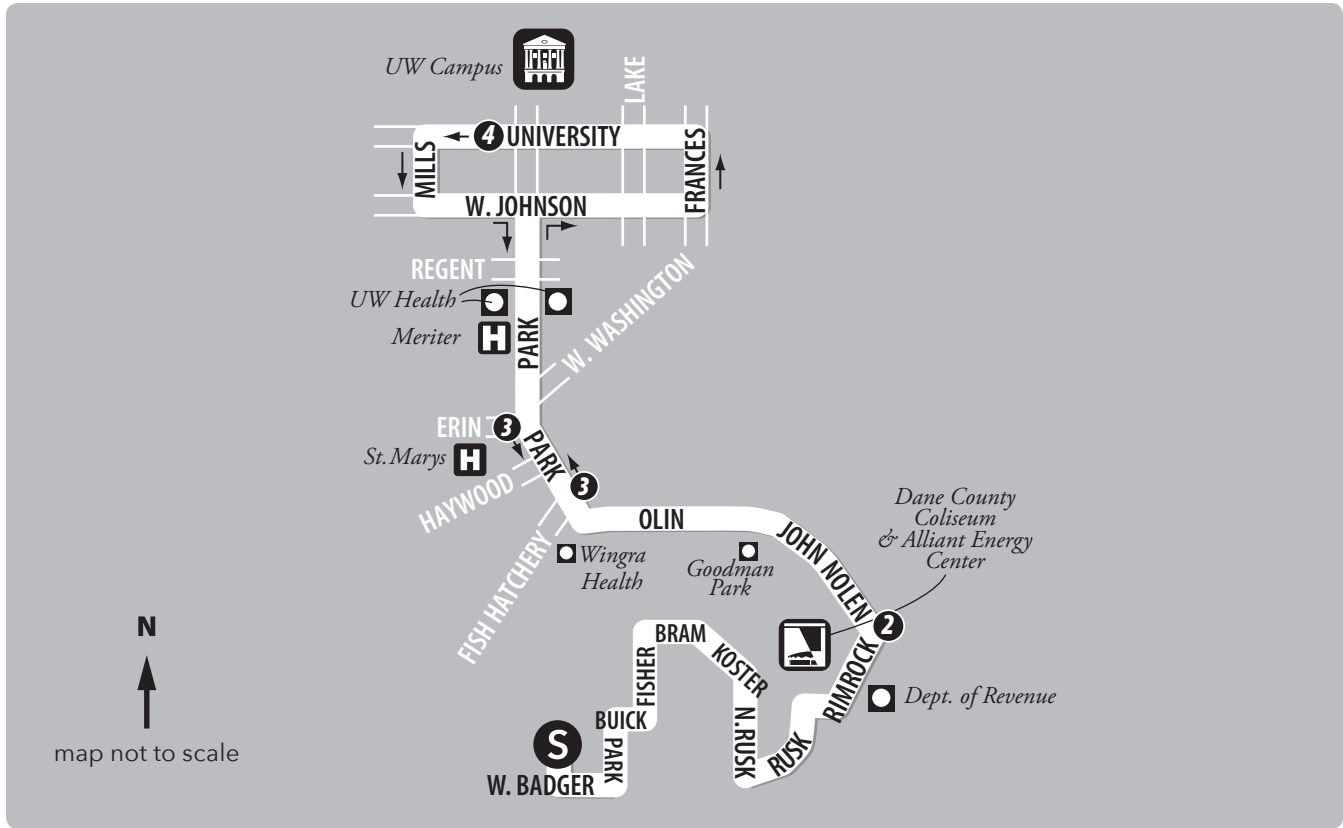

N
↑
map not to scale

ROUTE 13

Weekend / Holiday STP // UW Campus

From Route	South Transfer Point	John Nolen & Rimrock	Park & Fish Hatch	University & Park	To Route
→	S	2	3	4	→
-	6:30	6:39	6:44	6:53	13
-/16	7:30	7:39	7:44	7:53	13
16	8:30	8:39	8:44	8:53	13
16	9:30	9:39	9:44	9:53	13
16	10:30	10:39	10:44	10:53	13
16	11:30	11:39	11:44	11:53	13
16	12:30	12:39	12:44	12:53	13
16	1:30	1:39	1:44	1:53	13
16	2:30	2:39	2:44	2:53	13
16	3:30	3:39	3:44	3:53	13
16	4:30	4:39	4:44	4:53	13
16	5:30	5:39	5:44	5:53	13
16	6:30	6:39	6:44	6:53	13
16	7:30	7:39	7:44	7:53	13
16	8:30	8:39	8:44	8:53	13
16	9:30	9:39	9:44	9:53	13

ROUTE 13

Weekend / Holiday UW Campus // STP

From Route	University & Park	Park & Erin	John Nolen & Rimrock	South Transfer Point	To Route
→	4	3	2	S	→
13	7:02	7:07	7:14	7:22	40
13	8:02	8:07	8:14	8:22	40
13	9:02	9:07	9:14	9:22	40
13	10:02	10:07	10:14	10:22	40
13	11:02	11:07	11:14	11:22	40
13	12:02	12:07	12:14	12:22	40
13	1:02	1:07	1:14	1:22	40
13	2:02	2:07	2:14	2:22	40
13	3:02	3:07	3:14	3:22	40
13	4:02	4:07	4:14	4:22	40
13	5:02	5:07	5:14	5:22	40
13	6:02	6:07	6:14	6:22	40
13	7:02	7:07	7:14	7:22	40/-
13	8:02	8:07	8:14	8:22	40
13	9:02	9:07	9:14	9:22	40
13	10:02	10:07	10:14	10:22	40