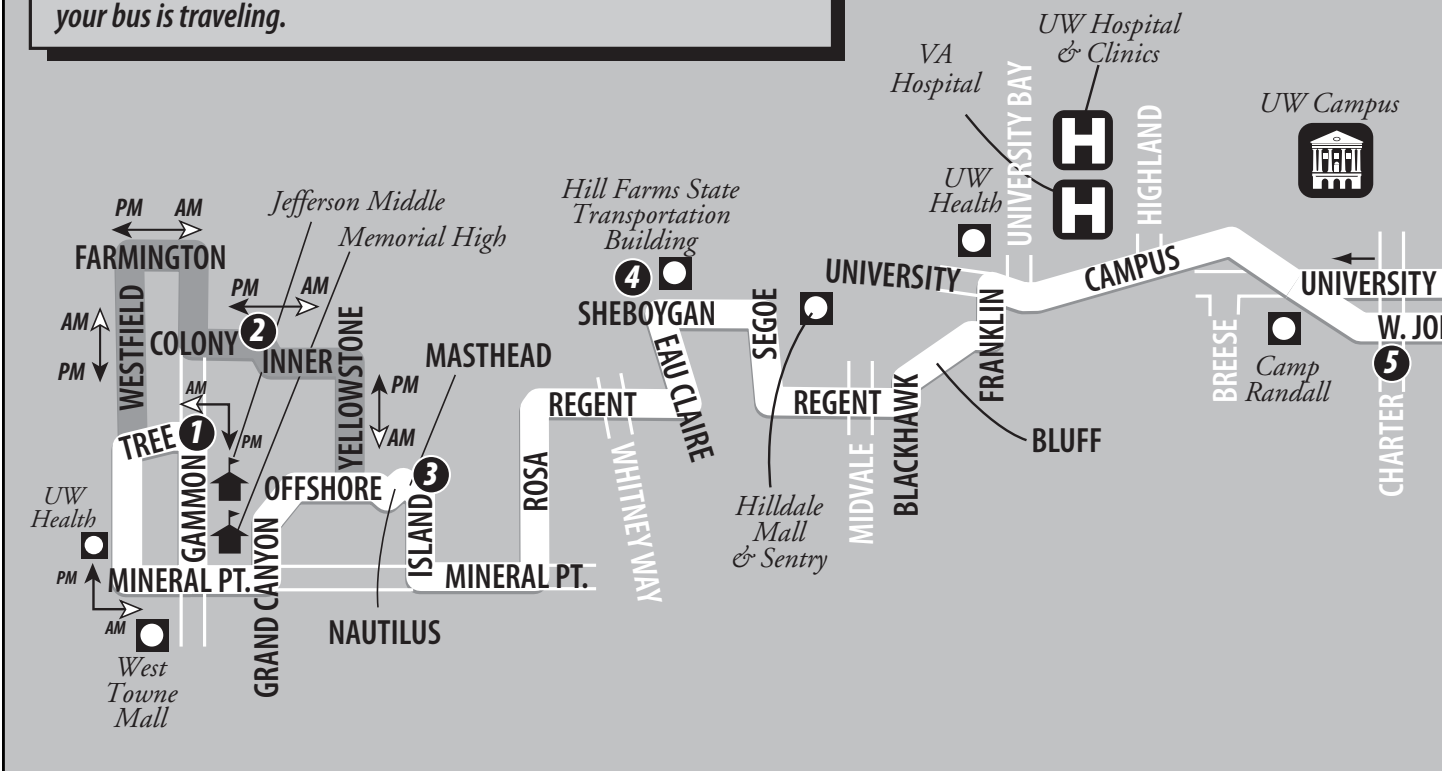

WEEKDAY

Trip(s) do not operate Sep. 5, Nov. 24-25, Dec. 26-Jan. 20, or Apr. 2-6. Trip(s) discontinue on May 21 through the end of August. More info in August 2012 Ride Guide.

- + This trip continues as Route 2 to the North Transfer Point from Sheboygan and Eau Claire.
- % Before 12:30 PM, buses depart westbound along Tree Ln. (away from Gammon Rd.) and operate via Colony Dr. and/or Westfield Rd.
- \$ This trip starts three minutes earlier on University Ave. at Breese Terrace.

Sign up at mymetrobus.com

Route 14

Legend

-  Peak Hour Service Only
-  AM Travel direction
-  PM Travel direction

Note: Wait on the appropriate side of the street for the direction your bus is traveling.

WEEKDAY

Metro Transit Tracker

Real-time bus arrivals for every stop.

mymetrobus.com

Route 14

WEEKDAY

Stay Informed!
Get personalized text & e-mail alerts.
Sign up at mymetrobus.com