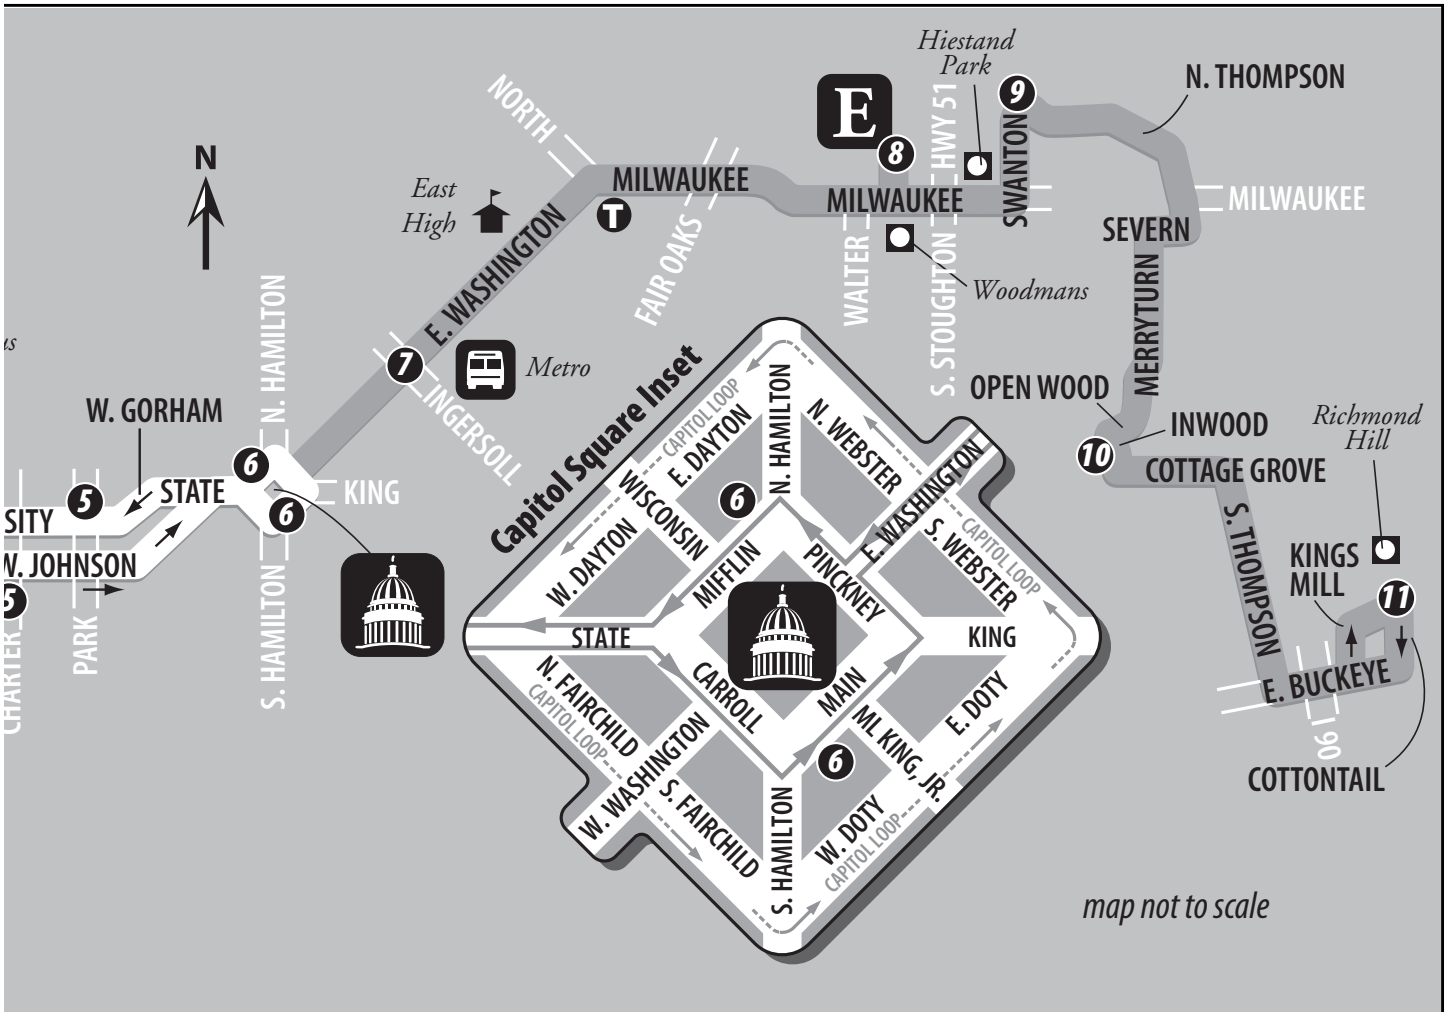

Metro Transit Tracker

Real-time bus arrivals for every stop.

mymetrobus.com

Route 14

WEEKDAY

Stay Informed!
Get personalized text & e-mail alerts.
Sign up at mymetrobus.com