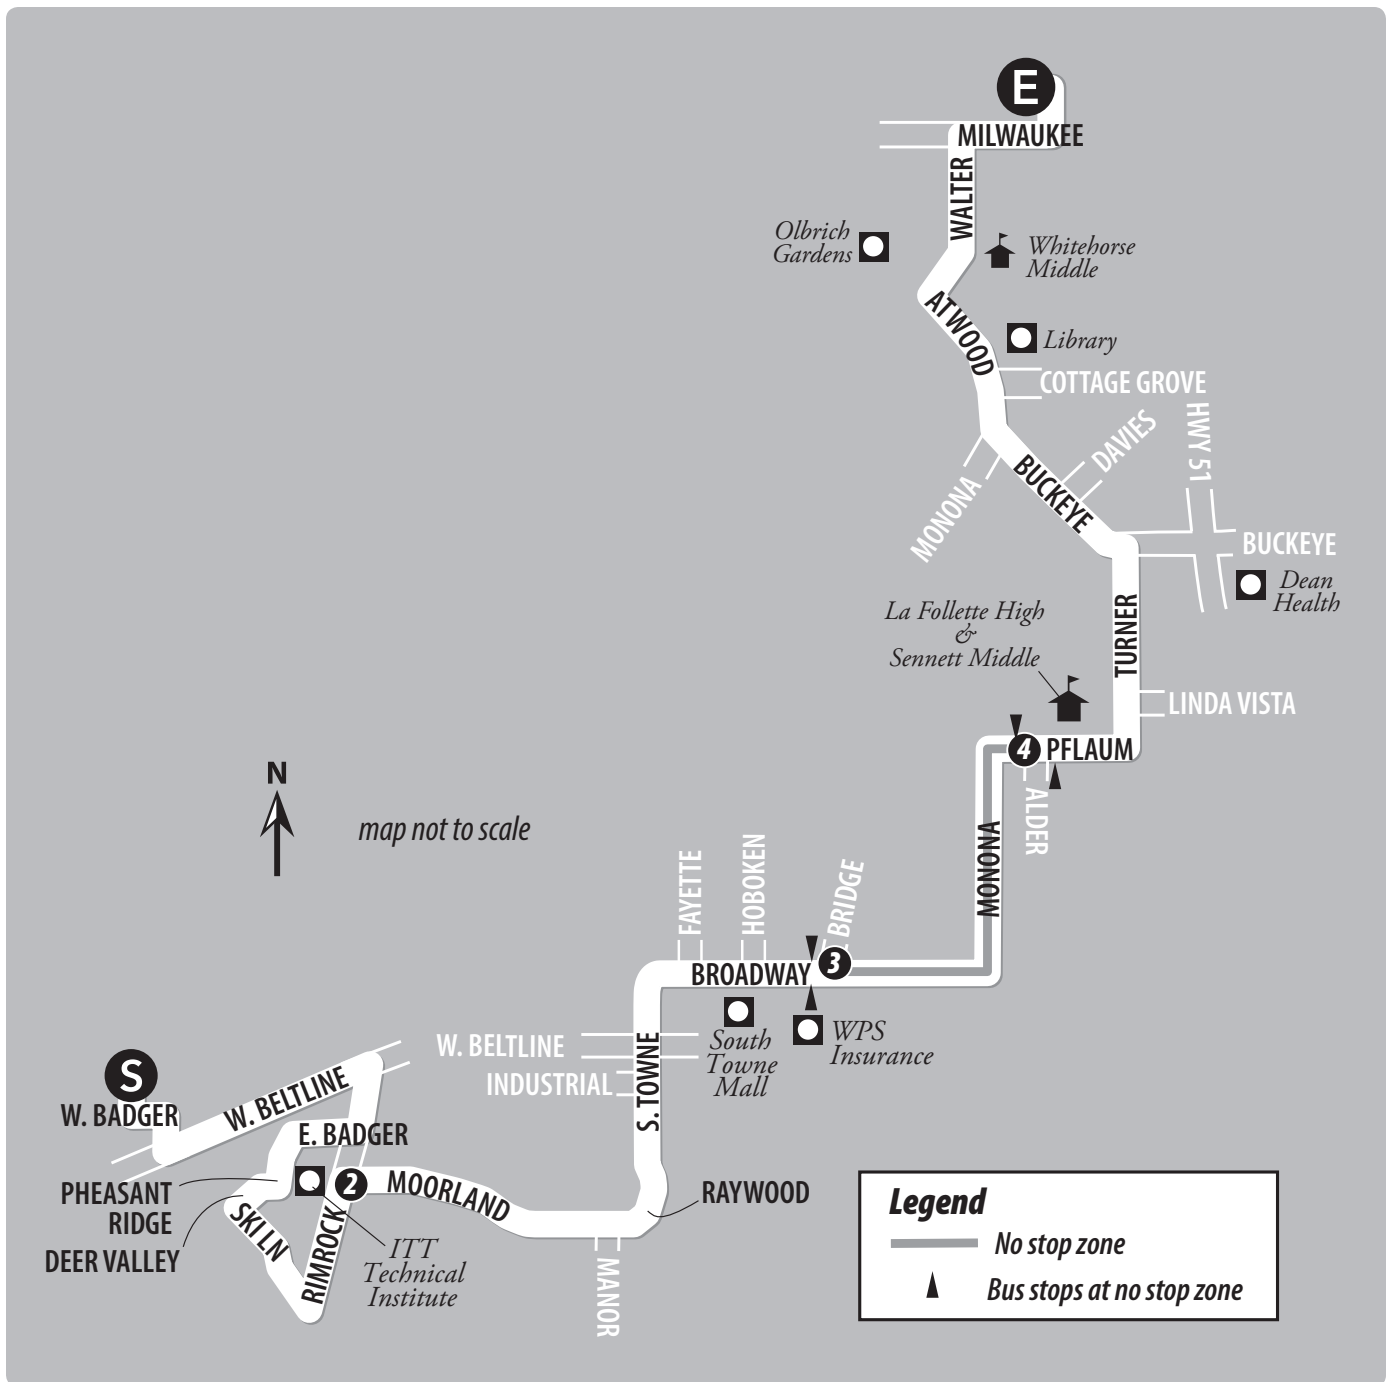

ROUTE 16 MAP

ROUTE 16

Weekday – South Transfer Point // East Transfer Point

From Route	South Transfer Point	Moorland & Rimrock	Broadway & Bridge	Pflaum & Alder	East Transfer Point	To Route
-	-	-	-	5:55	6:11	5
16	6:00	6:08	6:17	6:24	6:40	5
40	6:30	6:38	6:47	6:54	7:10	5
5	7:00	7:08	7:17	7:24	7:40	5
5	7:30	7:38	7:47	7:54	8:10	5
5	8:00	8:08	8:17	8:24	8:40	5
5	8:30	8:38	8:47	8:54	9:10	5
5	9:30	9:38	9:47	9:54	10:10	32
5	10:30	10:38	10:47	10:54	11:10	5
5	11:30	11:38	11:47	11:54	12:10	32
5	12:30	12:38	12:47	12:54	1:10	5
5	1:30	1:38	1:47	1:54	2:10	32
5	2:30	2:38	2:47	2:54	3:10	5
5	3:30	3:38	3:47	3:54	4:10	5
5	4:00	4:08	4:17	4:24	4:40	5
5	4:30	4:38	4:47	4:54	5:10	5
5	5:00	5:08	5:17	5:24	5:40	5
5	5:30	5:38	5:47	5:54	6:10	-
5	6:00	6:08	6:17	6:24	6:40	5
4	6:30	6:38	6:47	6:54	7:10	-
16	7:00	7:08	7:17	7:24	7:40	5
40	8:00	8:08	8:17	8:24	8:40	5
40	9:00	9:08	9:17	9:24	9:40	5
40	10:00	10:08	10:17	10:24	10:40	5
40	11:00	11:08	11:17	11:24	11:40	-

ROUTE 16

Weekend / Holiday

ETP // STP

From Route	East Transfer Point	Pflaum & Alder	Broadway & Bridge	Moorland & Rimrock	South Transfer Point	To Route
16	6:45	6:57	7:03	7:12	7:25	13
-/16	7:45	7:57	8:03	8:12	8:25	13
16	8:45	8:57	9:03	9:12	9:25	13
16	9:45	9:57	10:03	10:12	10:25	13
16	10:45	10:57	11:03	11:12	11:25	13
16	11:45	11:57	12:03	12:12	12:25	13
16	12:45	12:57	1:03	1:12	1:25	13
16	1:45	1:57	2:03	2:12	2:25	13
16	2:45	2:57	3:03	3:12	3:25	13
16	3:45	3:57	4:03	4:12	4:25	13
16	4:45	4:57	5:03	5:12	5:25	13
16	5:45	5:57	6:03	6:12	6:25	13
16	6:45	6:57	7:03	7:12	7:25	13/-
16	7:45	7:57	8:03	8:12	8:25	13
16	8:45	8:57	9:03	9:12	9:25	13
16	9:45	9:57	10:03	10:12	10:25	16
16	10:45	10:56	11:01	11:09	11:20	-