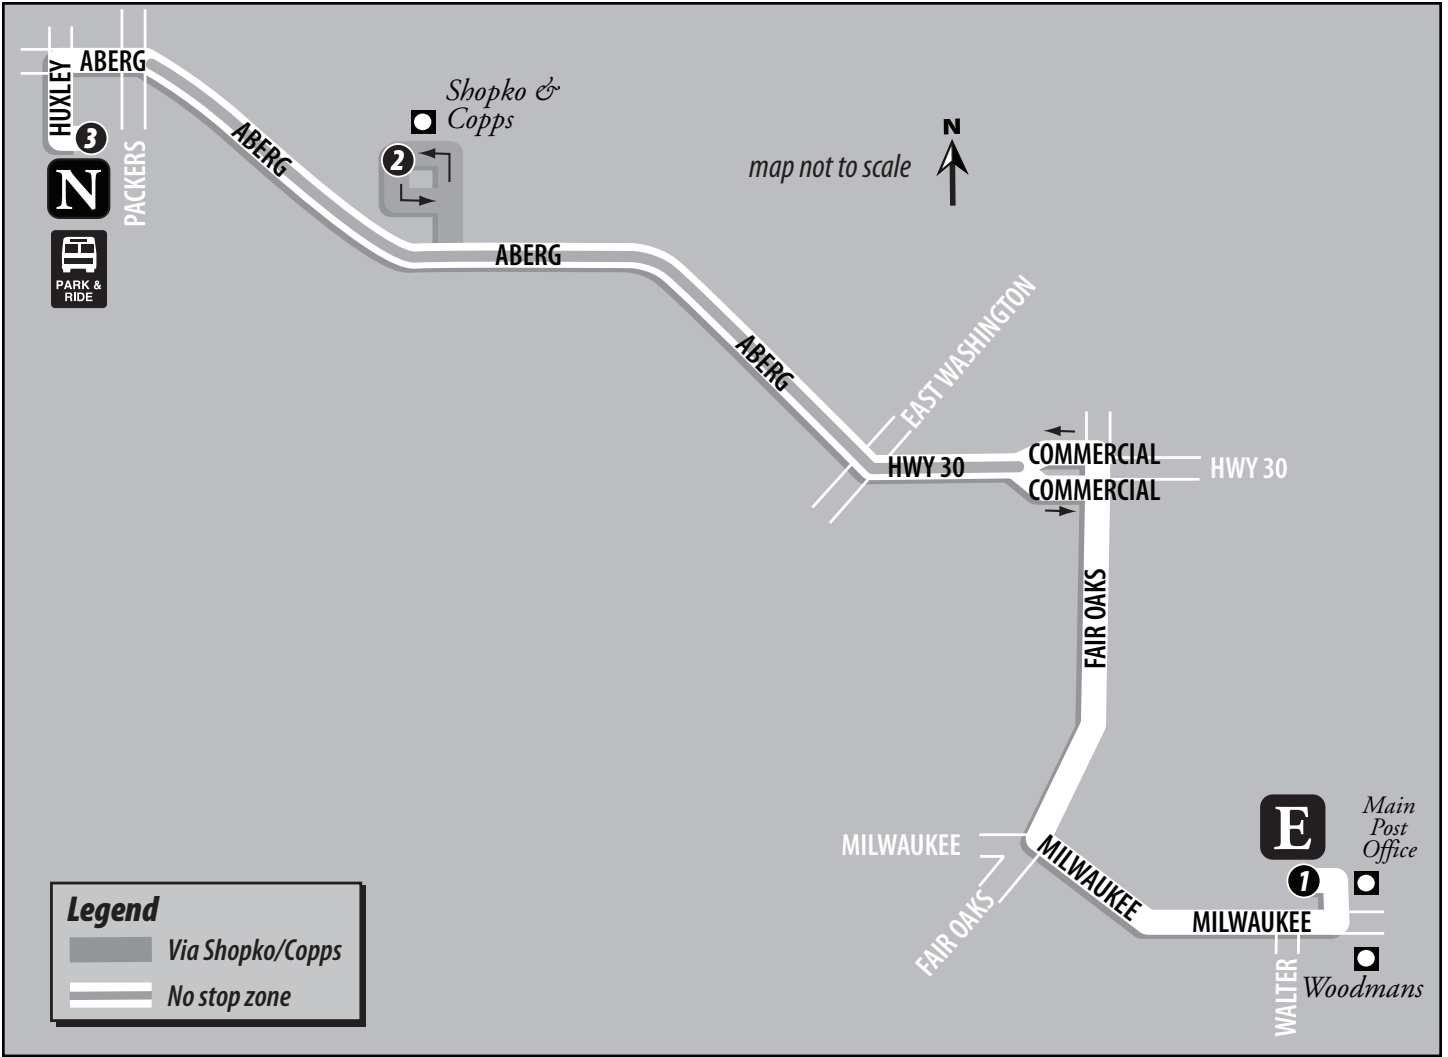

Route 17

13,719,186 Riders. 72 Square Miles.

IF YOU ADVERTISE YOUR BUSINESS, TRANSIT IS POSSIBLY THE MOST EFFECTIVE WAY TO GET YOUR MESSAGE OUT TO THE GREATER MADISON AREA. THINK ABOUT IT & GIVE US A CALL.

Comes From Route	E		N		Becomes Route
	East Transfer Point	Shopko Dr. and Copps Grocery	North Transfer Point		
	1	2	3		
17	6:45	6:52	6:56		20
17	7:15 #	-:-	7:26		20
17	7:45 #	-:-	7:56		20
17	8:15	8:22	8:26		20
17	8:45	8:52	8:56		20
17	9:15	9:22	9:26		20
17	9:45	9:52	9:56		20
17	10:15	10:22	10:26		20
17	10:45	10:52	10:56		20
17	11:15	11:22	11:26		20
17	11:45	11:52	11:56		20
17	12:15	12:22	12:26		20
17	12:45	12:52	12:56		20
17	1:15	1:22	1:26		20
17	1:45	1:52	1:56		20
17	2:15	2:22	2:26		20
17	2:45	2:52	2:56		20
17	3:15	3:22	3:26		20
17	3:45	3:52	3:56		20
17	4:15	4:22	4:26		20
17	4:45	4:52	4:56		22
17	5:15	5:22	5:26		20
17	5:45	5:52	5:56		20
17	6:15	6:22	6:26		20
17	6:45	6:52	6:56		17
17	7:15	7:22	7:26		17
17	7:45	7:52	7:56		22
17	8:45	8:52	8:56		22
17	9:45	9:52	9:56		G

This trip does not serve Shopko Dr. and Copps Grocery.

17 Weekday – North Transfer Point to East Transfer Point

Comes From Route	N		E		Becomes Route
	North Transfer Point	Shopko Dr. and Copps Grocery	East Transfer Point		
	3	2	1		
G	6:30	6:33	6:43		17
G	7:00 #	-:-	7:13		17
20	7:30 #	-:-	7:43		17
20	8:00	8:03	8:13		17
20	8:30	8:33	8:43		17
20	9:00	9:03	9:13		17
20	9:30	9:33	9:43		17
20	10:00	10:03	10:13		17
20	10:30	10:33	10:43		17
20	11:00	11:03	11:13		17
20	11:30	11:33	11:43		17
20	12:00	12:03	12:13		17
20	12:30	12:33	12:43		17
20	1:00	1:03	1:13		17
20	1:30	1:33	1:43		17
20	2:00	2:03	2:13		17
20	2:30	2:33	2:43		17
20	3:00	3:03	3:13		17
20	3:30	3:33	3:43		17
20	4:00	4:03	4:13		17
20	4:30	4:33	4:43		17
20	5:00	5:03	5:13		17
20	5:30	5:33	5:43		17
20	6:00	6:03	6:13		17
4	6:30	6:33	6:43		17
17	7:00	7:03	7:13		17
17	7:30	7:33	7:43		17
22	8:30	8:33	8:43		17
22	9:30	9:33	9:43		17