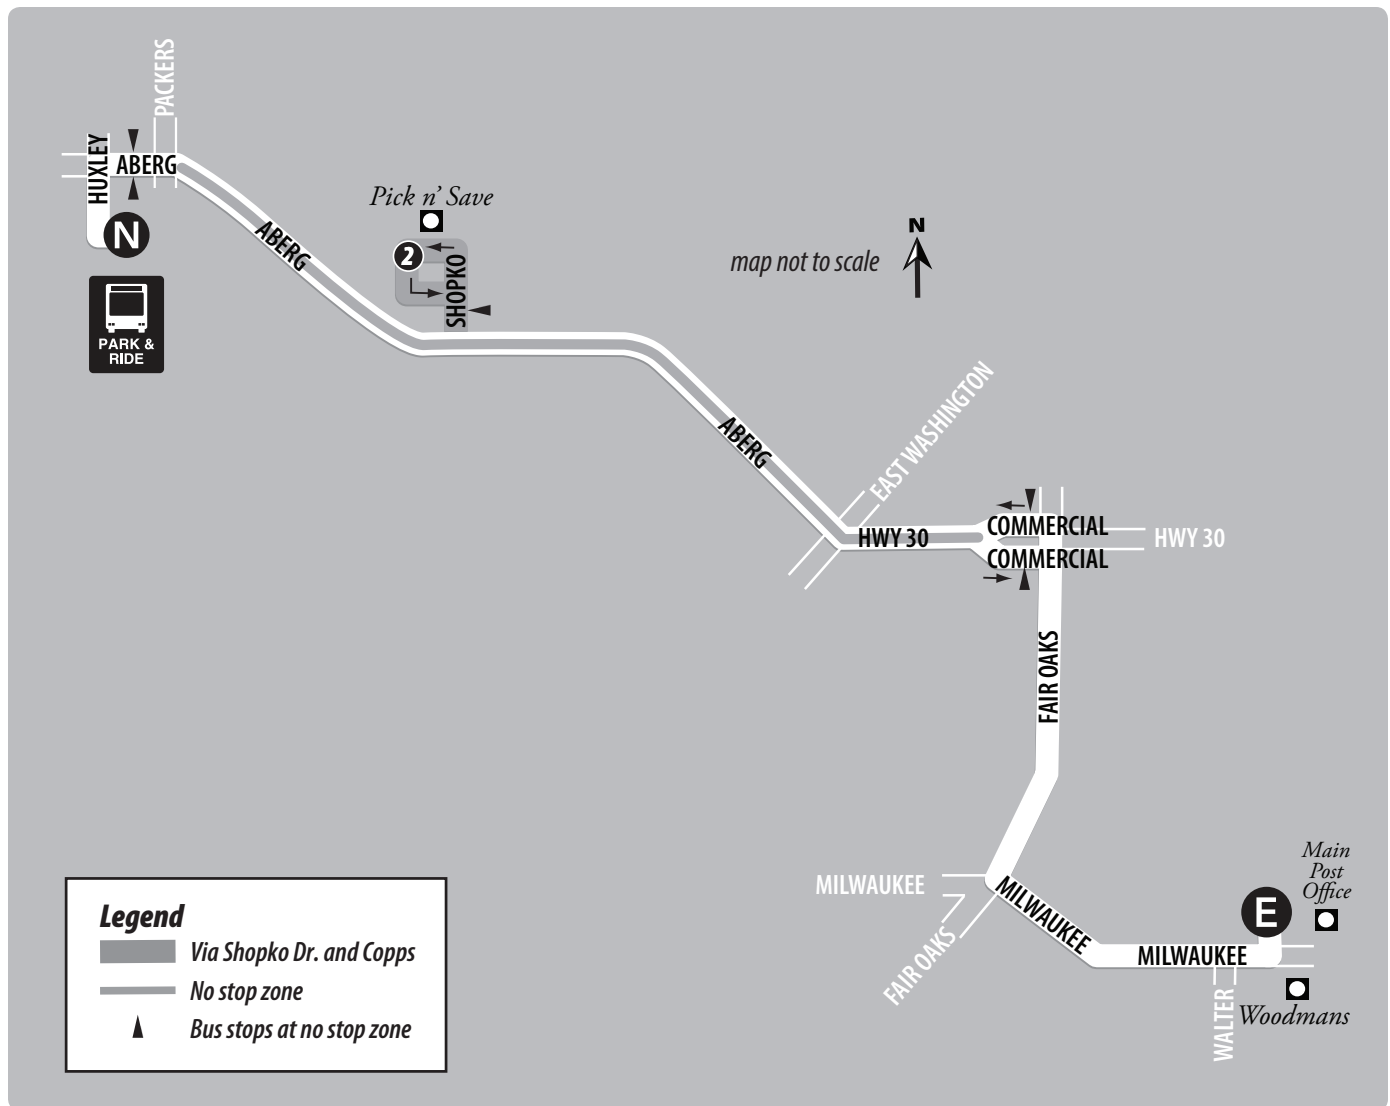

ROUTE 17 MAP

ROUTE 17

ROUTE 17

Weekday

NTP // ETP

From Route	North Transfer Point	Shopko Dr & Pick 'N Save	East Transfer Point	To Route
	N	2	E	
-	6:30	6:33	6:43	17
21	7:00	-	7:13	31
17	7:30	-	7:43	39
17	8:00	8:03	8:13	17
17	8:30	8:33	8:43	39
17	9:00	9:03	9:13	17
17	9:30	9:33	9:43	39
17	10:00	10:03	10:13	17
17	10:30	10:33	10:43	39
17	11:00	11:03	11:13	17
17	11:30	11:33	11:43	39
17	12:00	12:03	12:13	17
17	12:30	12:33	12:43	39
17	1:00	1:03	1:13	17
17	1:30	1:33	1:43	39
20	2:00	2:03	2:13	17
17	2:30	2:33	2:43	39
17	3:00	3:03	3:13	17
17	3:30	3:33	3:43	39
17	4:00	4:03	4:13	17
17	4:30	4:33	4:43	39
17	5:00	5:03	5:13	17
17	5:30	5:33	5:43	39
17	6:00	6:03	6:13	-
17	6:30	6:33	6:43	17
17	7:00	7:03	7:13	17
17	7:30	7:33	7:43	17
21	8:30	8:33	8:43	17
21	9:30	9:33	9:43	17

ROUTE 17

Weekday

ETP // NTP

From Route	East Transfer Point	Shopko Dr & Pick 'N Save	North Transfer Point	To Route
	E	2	N	
17	6:45	6:52	6:56	20
-	7:15	-	7:26	17
34	7:45	-	7:56	17
17	8:15	8:22	8:26	17
34	8:45	8:52	8:56	17
17	9:15	9:22	9:26	17
34	9:45	9:52	9:56	17
17	10:15	10:22	10:26	17
34	10:45	10:52	10:56	17
17	11:15	11:22	11:26	17
34	11:45	11:52	11:56	17
17	12:15	12:22	12:26	17
34	12:45	12:52	12:56	17
17	1:15	1:22	1:26	17
34	1:45	1:52	1:56	2
17	2:15	2:22	2:26	17
34	2:45	2:52	2:56	17
17	3:15	3:22	3:26	17
34	3:45	3:52	3:56	17
17	4:15	4:22	4:26	17
34	4:45	4:52	4:56	17
17	5:15	5:22	5:26	17
34	5:45	5:52	5:56	17
39	6:15	6:22	6:26	17
17	6:45	6:52	6:56	17
17	7:15	7:22	7:26	17
17	7:45	7:52	7:56	22
17	8:45	8:52	8:56	21
17	9:45	9:52	9:56	21

ROUTE 17

Trip is NOT operated on Sundays or holidays.

Trips are NOT operated on holidays.