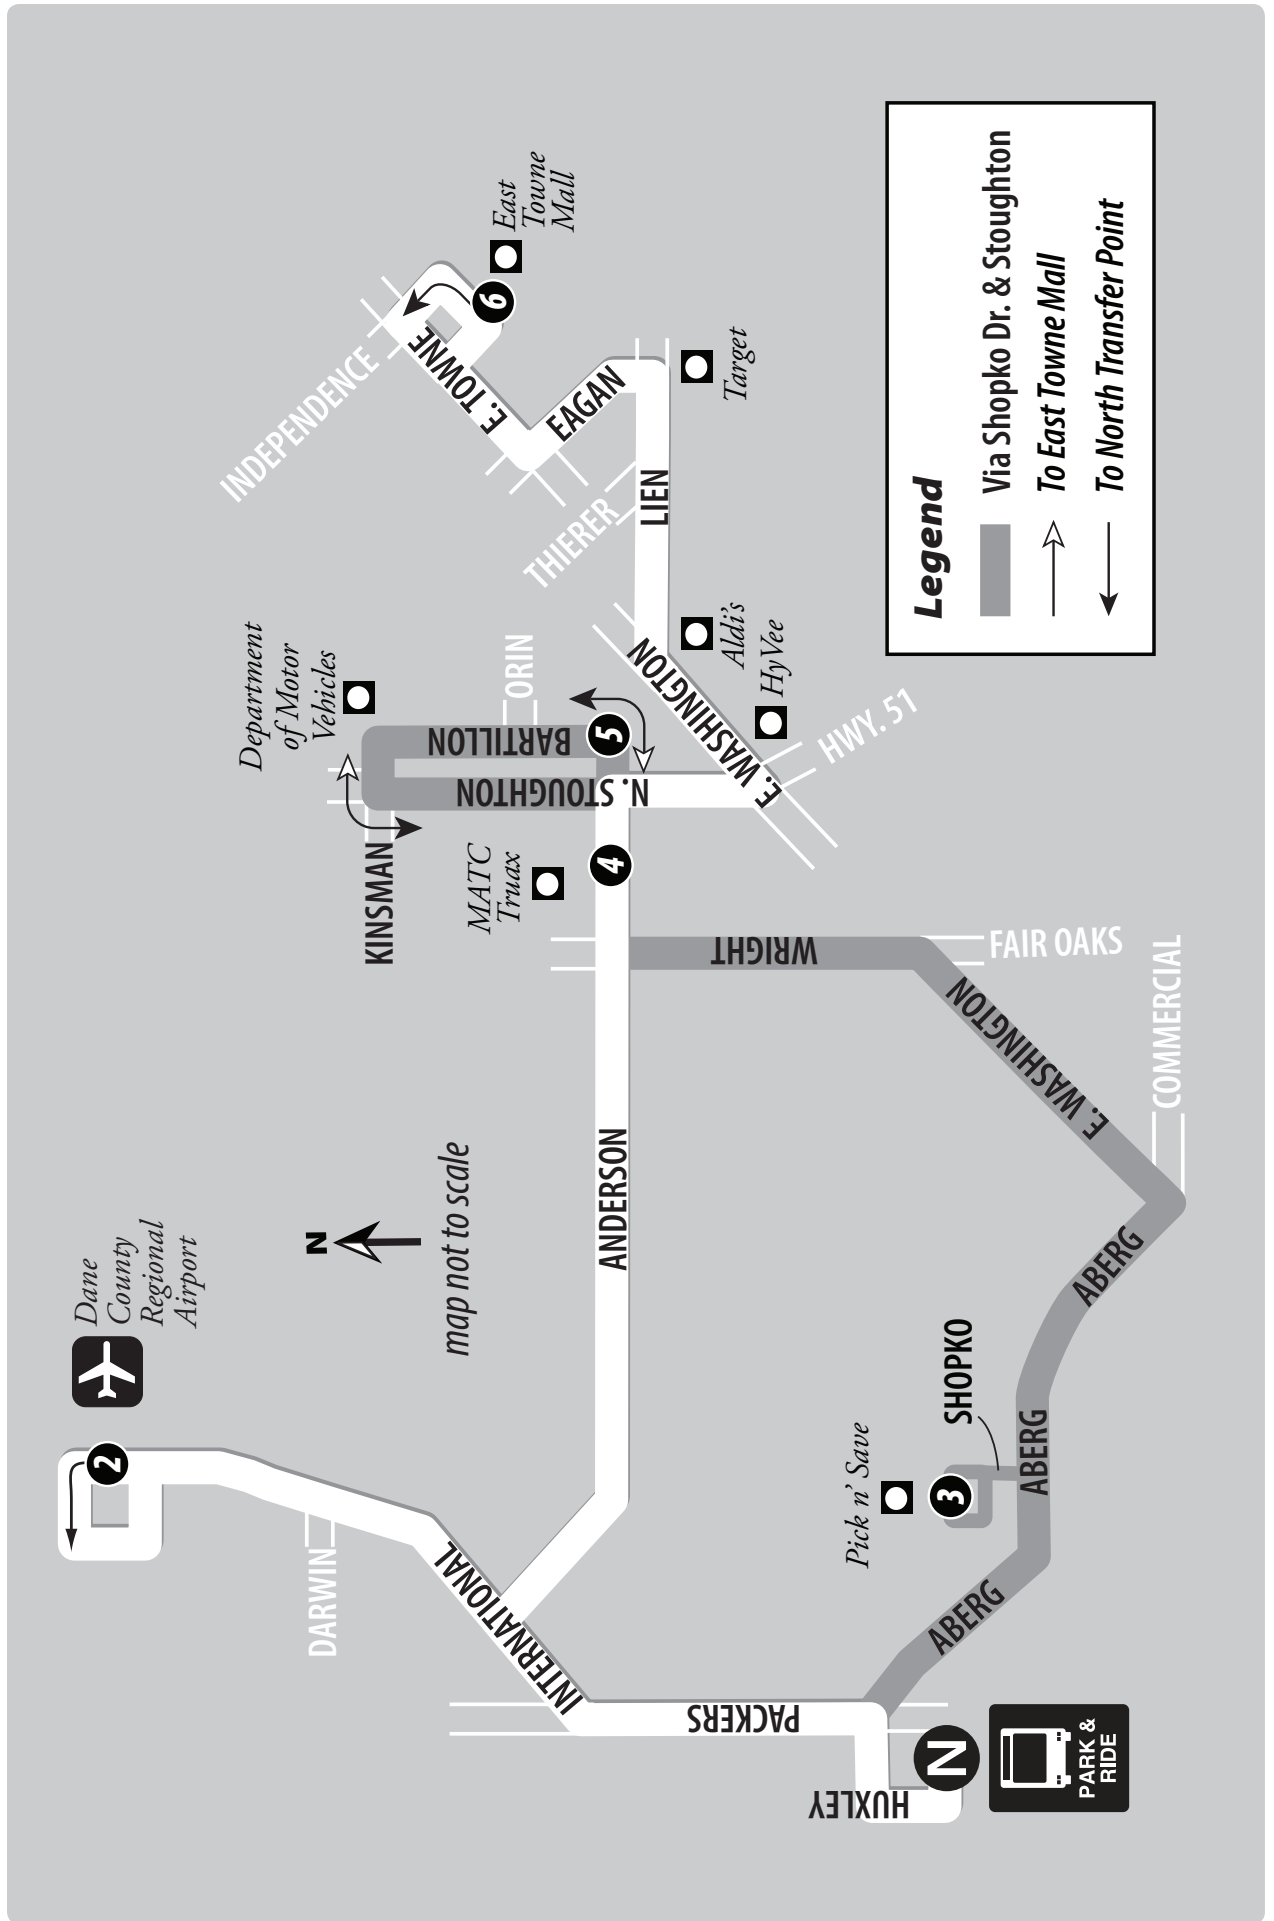

ROUTE 20 MAP

ROUTE 20

Weekday

North Transfer Point // East Towne Mall

From Route	North Transfer Point	Dane County Airport	Shopko Dr at Pick 'N Save	Anderson at MATC Truax	Frontage & Stoughton	East Towne Mall	To Route
	N	2	3	4	5	6	
21	6:00	6:07	-	6:13	-	6:20	30
2	6:30	6:37	-	6:44	-	6:52	36
17	7:00	7:07	-	7:14	-	7:22	6
22	7:30	7:37	-	7:44	-	7:52	20
2	8:00	8:07	-	8:14	-	8:22	20
2	8:30	8:37	-	8:44	-	8:52	20
22	9:00	9:07	-	9:14	-	9:22	20
2	9:30	9:37	-	9:44	-	9:52	20
2	10:00	10:07	-	10:14	-	10:22	20
2	10:30	10:37	-	10:44	-	10:52	20
2	11:00	11:07	-	11:14	-	11:22	20
2	11:30	11:37	-	11:44	-	11:52	20
2	12:00	12:07	-	12:14	-	12:22	20
2	12:30	12:37	-	12:44	-	12:52	20
2	1:00	1:07	-	1:14	-	1:22	20
22	1:30	1:37	-	1:44	-	1:52	20
22	2:00	2:07	-	2:14	-	2:22	20
22	2:30	2:37	-	2:44	-	2:52	36
22	3:00	3:07	-	3:14	-	3:22	20
2	3:30	3:37	-	3:44	-	3:52	20
2	4:00	4:07	-	4:14	-	4:22	20
2	4:30	4:37	-	4:44	-	4:52	-
2	5:00	5:07	-	5:14	-	5:22	36
2	5:30	5:37	-	5:44	-	5:52	36
2	6:00	6:07	-	6:14	-	6:21	30
4	6:30	6:37	-	6:44	-	6:51	36
2	7:00	7:07	-	7:14	-	7:21	30
2	7:30	7:37	-	7:44	-	7:51	30
22	8:00	-	8:04	8:11	8:14	8:23	30
2	8:30	8:37	-	8:44	-	8:51	30
2	9:00	-	9:04	9:11	9:14	9:23	6
2	9:30	9:37	-	9:44	-	9:51	20
2	10:00	-	10:04	10:11	10:14	10:23	26