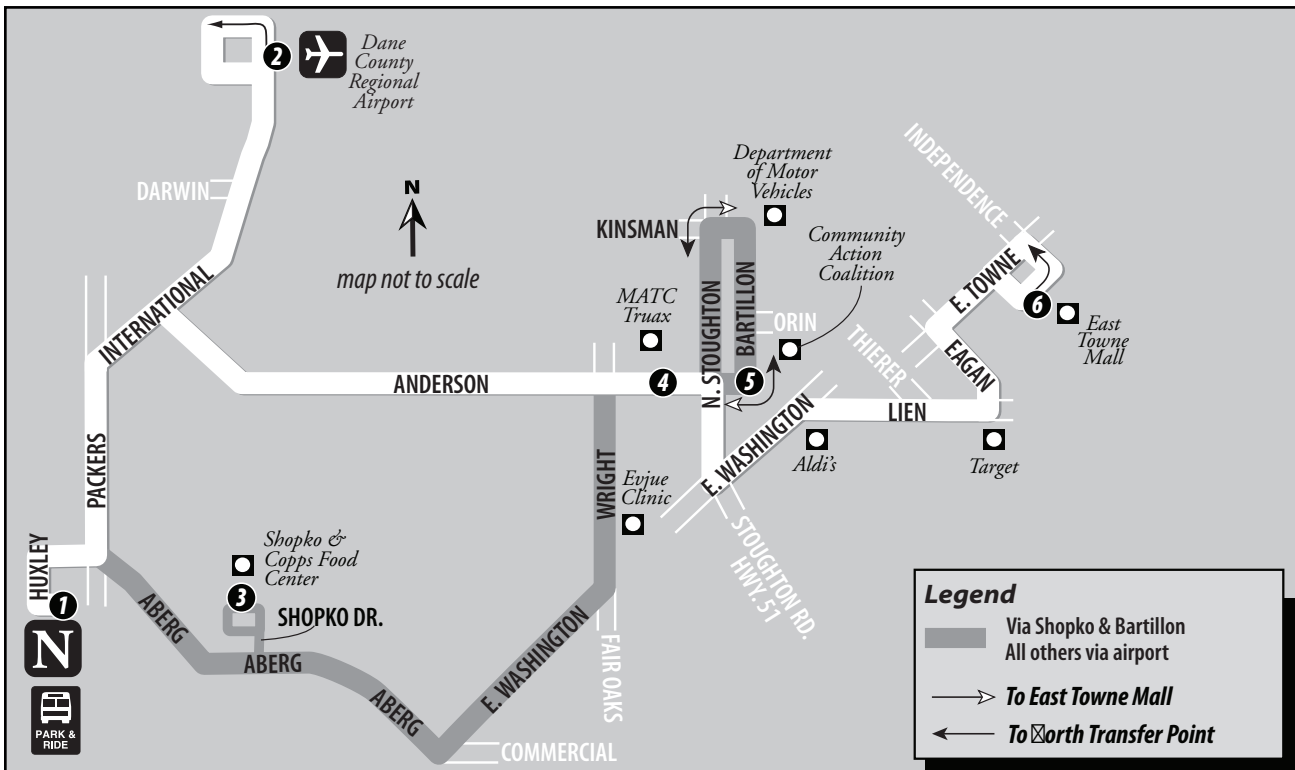

20 Sat/Sun/Holiday—East Towne Mall to North Transfer Point

Comes From Route	East Towne Mall	Stoughton Frontage Rd. and Hwy. 51	Anderson St. and MATC-Truax	Shopko and Cops Stores	Dane County Airport	North Transfer Point	Becomes Route
	6	5	4	3	2	1	
30	7:32	-:-	7:39	-:-	7:45	7:55	2
30	8:02	8:09	8:13	8:21	-:-	8:25	2
30	8:32	-:-	8:39	-:-	8:45	8:55	2
30	9:02	9:09	9:13	9:21	-:-	9:25	2
30	9:32	-:-	9:39	-:-	9:45	9:55	2
30	10:02	10:09	10:13	10:21	-:-	10:25	2
30	10:32	-:-	10:39	-:-	10:45	10:55	2
30	11:02	11:09	11:13	11:21	-:-	11:25	2
30	11:32	-:-	11:39	-:-	11:45	11:55	2
30	12:02	12:09	12:13	12:21	-:-	12:25	2
30	12:32	-:-	12:39	-:-	12:45	12:55	2
30	1:02	1:09	1:13	1:21	-:-	1:25	2
30	1:32	-:-	1:39	-:-	1:45	1:55	2
30	2:02	2:09	2:13	2:21	-:-	2:25	2
30	2:32	-:-	2:39	-:-	2:45	2:55	2
30	3:02	3:09	3:13	3:21	-:-	3:25	2
30	3:32	-:-	3:39	-:-	3:45	3:55	2
30	4:02	4:09	4:13	4:21	-:-	4:25	2
30	4:32	-:-	4:39	-:-	4:45	4:55	2
30	5:02	5:09	5:13	5:21	-:-	5:25	2
30	5:32	-:-	5:39	-:-	5:45	5:55	2
30	6:02	6:09	6:13	6:21	-:-	6:25	2
30	6:32	-:-	6:39	-:-	6:45	6:55	2*
30	7:02	7:09	7:13	7:21	-:-	7:25	2
30	7:32	-:-	7:39	-:-	7:45	7:55	2
30	8:02	8:09	8:13	8:21	-:-	8:25	2
30	8:32	-:-	8:39	-:-	8:45	8:55	2
30	9:02	9:09	9:13	9:21	-:-	9:25	2
30	9:32	-:-	9:39	-:-	9:45	9:55	2
30	10:02	10:09	10:13	10:21	-:-	10:25	2

These trips are NOT operated on Sundays or holidays.

These trips are NOT operated on holidays.

* On holidays bus returns to garage.

HOLIDAY
SUNDAY
SATURDAY