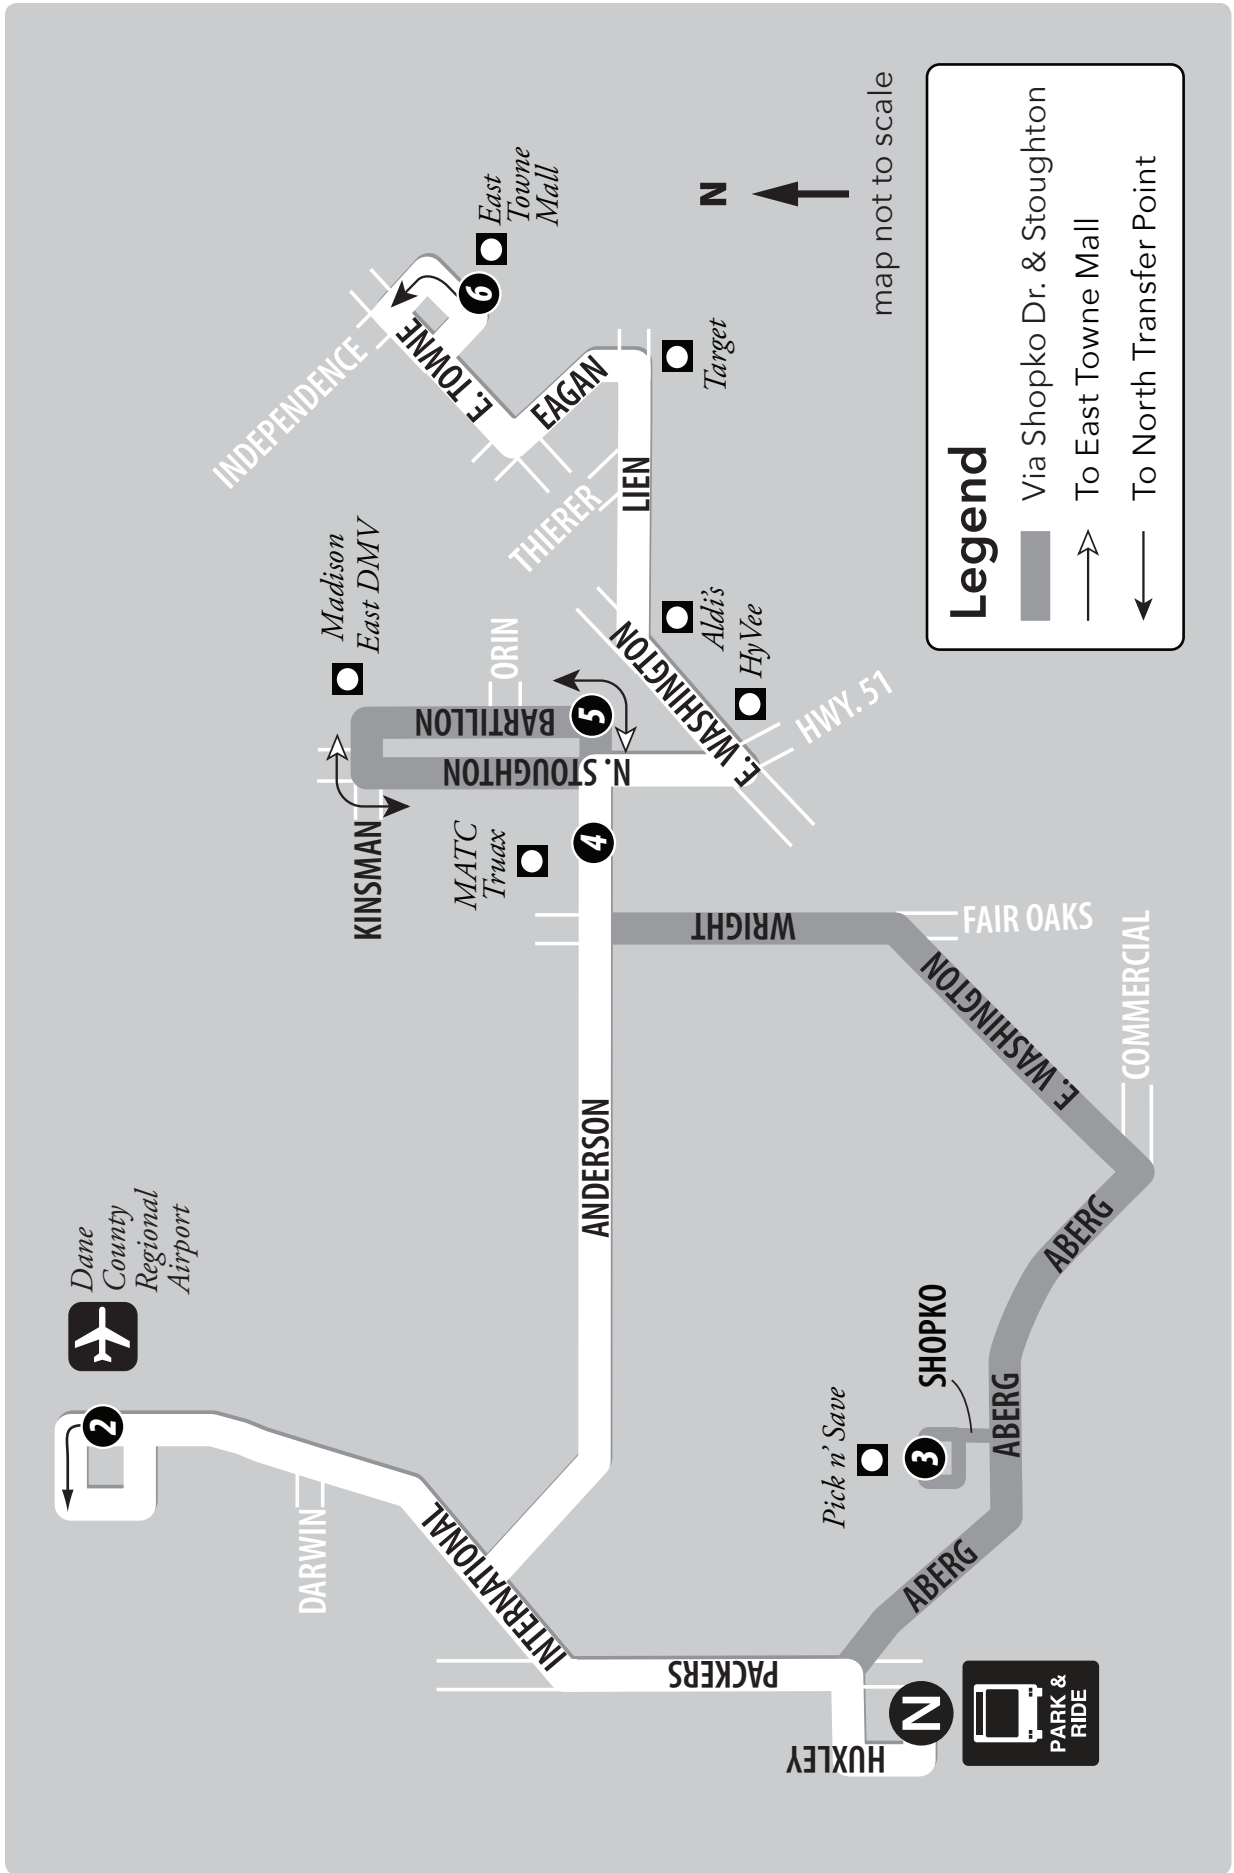

ROUTE 20 MAP

ROUTE 20

Weekday

North Transfer Point // East Towne Mall

From Route	North Transfer Point	Dane County Airport	Shopko Dr at Pick 'N Save	Anderson at MATC Truax	Frontage & Stoughton	East Towne Mall	To Route
	N	2	3	4	5	6	
21	6:00	6:07	-	6:13	-	6:20	30
2	6:30	6:37	-	6:44	-	6:52	36
17	7:00	7:07	-	7:14	-	7:22	6
22	7:30	7:37	-	7:44	-	7:52	20
2	8:00	8:07	-	8:14	-	8:22	20
2	8:30	8:37	-	8:44	-	8:52	20
22	9:00	9:07	-	9:14	-	9:22	20
2	9:30	9:37	-	9:44	-	9:52	20
2	10:00	10:07	-	10:14	-	10:22	20
2	10:30	10:37	-	10:44	-	10:52	20
2	11:00	11:07	-	11:14	-	11:22	20
2	11:30	11:37	-	11:44	-	11:52	20
2	12:00	12:07	-	12:14	-	12:22	20
2	12:30	12:37	-	12:44	-	12:52	20
2	1:00	1:07	-	1:14	-	1:22	20
22	1:30	1:37	-	1:44	-	1:52	20
22	2:00	2:07	-	2:14	-	2:22	20
22	2:30	2:37	-	2:44	-	2:52	36
22	3:00	3:07	-	3:14	-	3:22	20
2	3:30	3:37	-	3:44	-	3:52	20
2	4:00	4:07	-	4:14	-	4:22	20
2	4:30	4:37	-	4:44	-	4:52	-
2	5:00	5:07	-	5:14	-	5:22	36
2	5:30	5:37	-	5:44	-	5:52	36
2	6:00	6:07	-	6:14	-	6:21	30
4	6:30	6:37	-	6:44	-	6:51	36
2	7:00	7:07	-	7:14	-	7:21	30
2	7:30	7:37	-	7:44	-	7:51	30
22	8:00	-	8:04	8:11	8:14	8:23	30
2	8:30	8:37	-	8:44	-	8:51	30
2	9:00	-	9:04	9:11	9:14	9:23	6
2	9:30	9:37	-	9:44	-	9:51	20
2	10:00	-	10:04	10:11	10:14	10:23	26

ROUTE 20