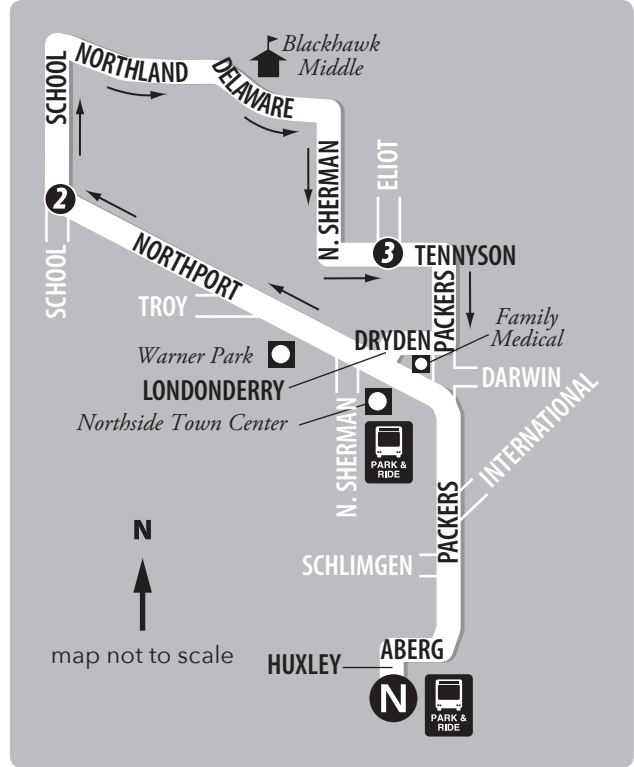

# ROUTE 21

Weekday

Lakeview Loop

From Route	North Transfer Point	School & Northport	Tennyson & Eliot	North Transfer Point	To Route
-	N	2	3	N	20
-	6:00	6:09	6:16	6:25	28
-	6:30	6:39	6:46	6:55	17
-	-	6:54	7:01	7:10	27
-	7:00	7:09	7:16	7:25	21
27	7:15	7:24	7:31	7:40	27
21	7:30	7:39	7:46	7:55	21
57	7:45	7:54	8:01	8:10	27
21	8:00	8:09	8:16	8:25	21
21	8:30	8:39	8:46	8:55	21
21	9:00	9:09	9:16	9:25	21
21	9:30	9:39	9:46	9:55	21
21	10:00	10:09	10:16	10:25	21
21	10:30	10:39	10:46	10:55	21
21	11:00	11:09	11:16	11:25	21
21	11:30	11:39	11:46	11:55	21
21	12:00	12:09	12:16	12:25	21
21	12:30	12:39	12:46	12:55	21
21	1:00	1:09	1:16	1:25	21
21	1:30	1:39	1:46	1:55	21
21	2:00	2:09	2:16	2:25	21
21	2:30	2:39	2:46	2:55	21
21	3:00	3:09	3:16	3:25	21
21	3:30	3:39	3:46	3:55	21
21	4:00	4:09	4:16	4:25	21
27	4:15	4:24	4:31	4:40	27
21	4:30	4:39	4:46	4:55	21
27	4:45	4:54	5:01	5:10	27
21	5:00	5:09	5:16	5:25	21
27	5:15	5:24	5:31	5:40	-
21	5:30	5:39	5:46	5:55	21
27	5:45	5:54	6:01	6:10	-
21	6:00	6:09	6:16	6:25	22
28	7:00	7:09	7:16	7:25	-
2	8:00	8:09	8:16	8:25	17
17	9:00	9:09	9:16	9:25	17
17	10:00	10:09	10:16	10:25	22
22	11:00	11:09	11:16	11:25	2
4	11:48	11:57	12:04	12:13	-

# ROUTE 21 MAP

# ROUTE 21

# ROUTE 21

Weekend / Holiday

Lakeview Loop

From Route	North Transfer Point	School & Northport	Tennyson & Eliot	North Transfer Point	To Route
-	N	2	3	N	-
17	7:00	7:09	7:16	7:25	17
17	8:00	8:09	8:16	8:25	17
17	9:00	9:09	9:16	9:25	17
17	10:00	10:09	10:16	10:25	17
17	11:00	11:09	11:16	11:25	17
17	12:00	12:09	12:16	12:25	17
17	1:00	1:09	1:16	1:25	17
17	2:00	2:09	2:16	2:25	17
17	3:00	3:09	3:16	3:25	17
17	4:00	4:09	4:16	4:25	17
17	5:00	5:09	5:16	5:25	17
17	6:00	6:09	6:16	6:25	17
17	7:00	7:09	7:16	7:25	17/-
17	8:00	8:09	8:16	8:25	17
17	9:00	9:09	9:16	9:25	17
17	10:00	10:09	10:16	10:25	17