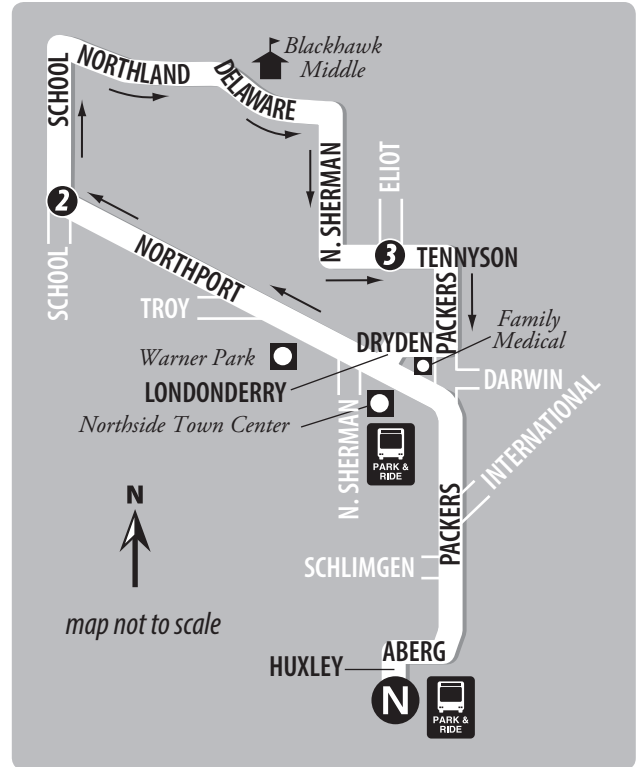

ROUTE 21

Weekday

Lakeview Loop

From Route	North Transfer Point	School & Northport	Tennyson & Eliot	North Transfer Point	To Route
-	N	2	3	N	-
-	-	5:41	5:46	5:57	20
-	6:00	6:09	6:14	6:25	28
-	6:30	6:39	6:44	6:55	17
-	-	6:54	6:59	7:10	27
-	7:00	7:09	7:14	7:25	21
27	7:15	7:24	7:29	7:40	27
21	7:30	7:39	7:44	7:55	21
57	7:45	7:54	7:59	8:10	27
21	8:00	8:09	8:14	8:25	21
21	8:30	8:39	8:44	8:55	21
21	9:00	9:09	9:14	9:25	21
21	9:30	9:39	9:44	9:55	21
21	10:00	10:09	10:14	10:25	21
21	10:30	10:39	10:44	10:55	21
21	11:00	11:09	11:14	11:25	21
21	11:30	11:39	11:44	11:55	21
21	12:00	12:09	12:14	12:25	21
21	12:30	12:39	12:44	12:55	21
21	1:00	1:09	1:14	1:25	21
21	1:30	1:39	1:44	1:55	21
21	2:00	2:09	2:14	2:25	21
21	2:30	2:39	2:44	2:55	21
21	3:00	3:09	3:14	3:25	21
21	3:30	3:39	3:44	3:55	21
21	4:00	4:09	4:14	4:25	21
27	4:15	4:24	4:29	4:40	27
21	4:30	4:39	4:44	4:55	21
27	4:45	4:54	4:59	5:10	27
21	5:00	5:09	5:14	5:25	21
27	5:15	5:24	5:29	5:40	-
21	5:30	5:39	5:44	5:55	21
27	5:45	5:54	5:59	6:10	-
21	6:00	6:09	6:14	6:25	22
28	7:00	7:09	7:14	7:25	-
2	8:00	8:09	8:14	8:25	17
17	9:00	9:09	9:14	9:25	17
17	10:00	10:09	10:14	10:25	22
22	11:00	11:09	11:14	11:25	2
4	11:48	11:57	12:02	12:13	-

ROUTE 21 MAP

ROUTE 21

ROUTE 21

Weekend / Holiday

Lakeview Loop

From Route	North Transfer Point	School & Northport	Tennyson & Eliot	North Transfer Point	To Route
-	N	2	3	N	-
17	7:00	7:09	7:14	7:25	17
17	8:00	8:09	8:14	8:25	17
17	9:00	9:09	9:14	9:25	17
17	10:00	10:09	10:14	10:25	17
17	11:00	11:09	11:14	11:25	17
17	12:00	12:09	12:14	12:25	17
17	1:00	1:09	1:14	1:25	17
17	2:00	2:09	2:14	2:25	17
17	3:00	3:09	3:14	3:25	17
17	4:00	4:09	4:14	4:25	17
17	5:00	5:09	5:14	5:25	17
17	6:00	6:09	6:14	6:25	17
17	7:00	7:09	7:14	7:25	17/-
17	8:00	8:09	8:14	8:25	17
17	9:00	9:09	9:14	9:25	17
17	10:00	10:09	10:14	10:25	17

Trip is NOT operated on Sundays or holidays.

Trips are NOT operated on holidays.