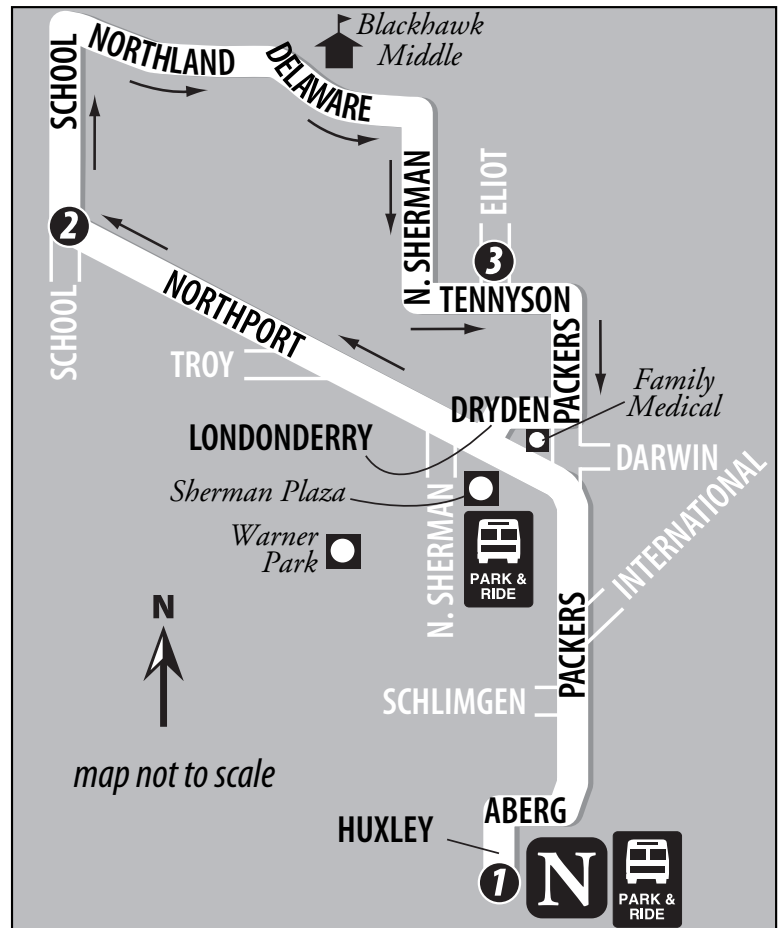

Route 21

21 Weekday-Lakeview Loop

Comes From Route	N		N		Becomes Route
	North Transfer Point	School Rd. and Northport Dr.	Tennyson Ln. and Eliot Ln.	North Transfer Point	
	1	2	3	1	
G	--	5:41	5:46	5:57	2
2	6:00	6:09	6:14	6:25	2
2	6:30	6:39	6:44	6:55	2
G	--	6:54	6:59	7:10	27
2	7:00	7:09	7:14	7:25	2
27	7:15	7:24	7:29	7:40	27
2	7:30	7:39	7:44	7:55	2
27	7:45	7:54	7:59	8:10	27
2	8:00	8:09	8:14	8:25	2
2	8:30	8:39	8:44	8:55	2
2	9:00	9:09	9:14	9:25	2
2	9:30	9:39	9:44	9:55	2
2	10:00	10:09	10:14	10:25	2
2	10:30	10:39	10:44	10:55	2
2	11:00	11:09	11:14	11:25	2
2	11:30	11:39	11:44	11:55	2
2	12:00	12:09	12:14	12:25	2
2	12:30	12:39	12:44	12:55	2
2	1:00	1:09	1:14	1:25	2
2	1:30	1:39	1:44	1:55	2
2	2:00	2:09	2:14	2:25	2
2	2:30	2:39	2:44	2:55	2
2	3:00	3:09	3:14	3:25	2
2	3:30	3:39	3:44	3:55	2
2	4:00	4:09	4:14	4:25	2
27	4:15	4:24	4:29	4:40	27
2	4:30	4:39	4:44	4:55	2
27	4:45	4:54	4:59	5:10	27
2	5:00	5:09	5:14	5:25	2
27	5:15	5:24	5:29	5:40	G
2	5:30	5:39	5:44	5:55	2
27	5:45	5:54	5:59	6:10	G
2	6:00	6:09	6:14	6:25	2
2	7:00	7:09	7:14	7:25	2
2	8:00	8:09	8:14	8:25	2
2	9:00	9:09	9:14	9:25	2
2	10:00	10:09	10:14	10:25	2
20	11:00	11:09	11:14	11:25	2
4	11:48	11:57	12:02	12:13	G

21 Sat/Sun/Holiday - Lakeview Loop

Comes From Route	N		N		Becomes Route
	North Transfer Point	School Rd. and Northport Dr.	Tennyson Ln. and Eliot Ln.	North Transfer Point	
	1	2	3	1	
G	7:00	7:09	7:14	7:25	22
4	8:00	8:09	8:14	8:25	22
4	9:00	9:09	9:14	9:25	22
4	10:00	10:09	10:14	10:25	22
4	11:00	11:09	11:14	11:25	22
4	12:00	12:09	12:14	12:25	22
4	1:00	1:09	1:14	1:25	22
4	2:00	2:09	2:14	2:25	22
4	3:00	3:09	3:14	3:25	22
4	4:00	4:09	4:14	4:25	22
4	5:00	5:09	5:14	5:25	22
4	6:00	6:09	6:14	6:25	22
4	7:00	7:09	7:14	7:25	22*
4	8:00	8:09	8:14	8:25	22
4	9:00	9:09	9:14	9:25	22
4	10:00	10:09	10:14	10:25	22

This trip is NOT operated on Sundays or holidays.

These trips are NOT operated on holidays.

* On holidays bus returns to garage.

WEEKDAY SATURDAY SUNDAY HOLIDAY