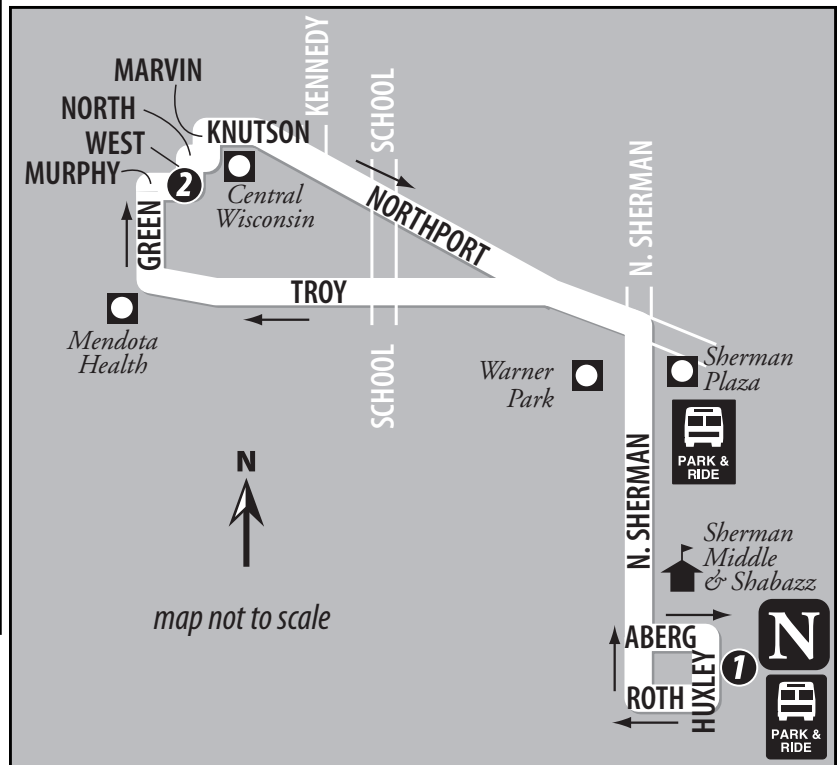

Route 22

22 Weekday- Mendota Loop

Comes From Route	N		Becomes Route	
	North Transfer Point	West St. and Murphy St.		
	1	2	1	
G	4:52	5:03	5:15	28
G	5:35	5:46	5:58	28
4	6:00	6:13	6:25	28
G	6:30	6:43	6:55	28
G	6:45	6:58	7:10	28
56	7:00	7:13	7:25	28
G	7:15	7:28	7:40	28
56	7:30	7:43	7:55	28
57	7:45	7:58	8:10	28
56	8:00	8:13	8:25	28
25	8:15	8:28	8:40	28
56	8:30	8:43	8:55	28
56	9:00	9:13	9:25	22
22	9:30	9:43	9:55	22
22	10:00	10:13	10:25	22
22	10:30	10:43	10:55	22
22	11:00	11:13	11:25	22
22	11:30	11:43	11:55	22
22	12:00	12:13	12:25	22
22	12:30	12:43	12:55	22
22	1:00	1:13	1:25	22
22	1:30	1:43	1:55	22
22	2:00	2:13	2:25	22
22	2:30	2:43	2:55	22
22	3:00	3:13	3:25	57
28	3:30	3:43	3:55	57
28	3:45	3:58	4:10	56
28	4:00	4:13	4:25	57
28	4:15	4:28	4:40	56
28	4:30	4:43	4:55	57
28	4:45	4:58	5:10	56
17	5:00	5:13	5:25	G
28	5:15	5:28	5:40	G
28	5:30	5:43	5:55	22
28	5:45	5:58	6:10	G
22	6:00	6:13	6:25	G
28	6:30	6:43	6:55	2
28	7:00	7:13	7:25	G
2	7:30	7:43	7:55	2
17	8:00	8:13	8:25	17
2	8:30	8:43	8:55	2
17	9:00	9:13	9:25	17
2	9:30	9:43	9:55	2
20	10:30	10:43	10:55	2
2	11:48	12:01	12:13	G

22 Sat/Sun/Holiday - Mendota Loop

Comes From Route	N		Becomes Route	
	North Transfer Point	West St. and Murphy St.		
	1	2	1	
G	6:30	6:43	6:55	4
21	7:30	7:43	7:55	4
21	8:30	8:43	8:55	4
21	9:30	9:43	9:55	4
21	10:30	10:43	10:55	4
21	11:30	11:43	11:55	4
21	12:30	12:43	12:55	4
21	1:30	1:43	1:55	4
21	2:30	2:43	2:55	4
21	3:30	3:43	3:55	4
21	4:30	4:43	4:55	4
21	5:30	5:43	5:55	4
21	6:30	6:43	6:55	4
21	7:30	7:43	7:55	4
21	8:30	8:43	8:55	4
21	9:30	9:43	9:55	4
21	10:30	10:43	10:55	G

This trip is NOT operated on Sundays or holidays.

These trips are NOT operated on holidays.

Light Type=AM Bold Type=PM G=garage

WEEKDAY SATURDAY SUNDAY HOLIDAY