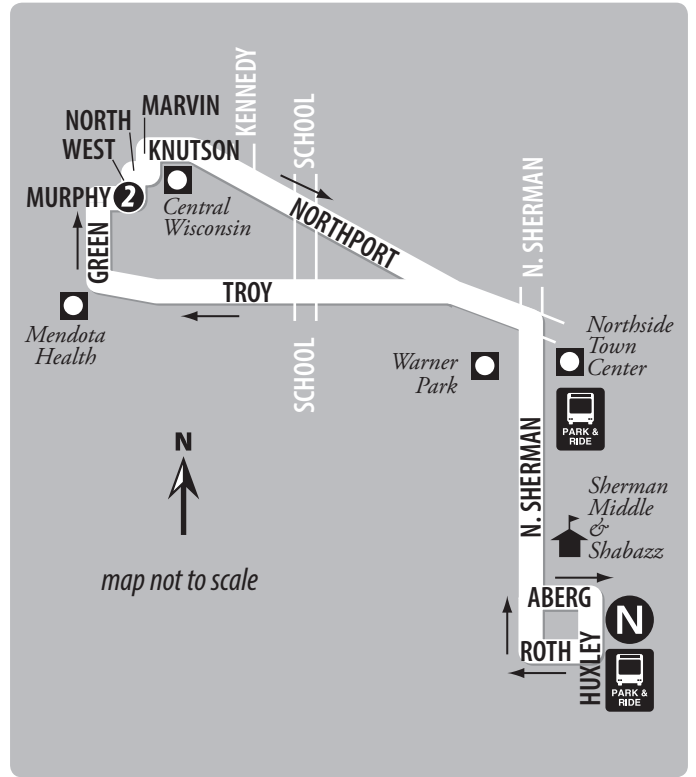

# ROUTE 22

Weekday

Mendota Loop

From Route	North Transfer Point	Murphy & West	North Transfer Point	To Route
-	4:55	5:06	5:18	4
-	5:32	5:43	5:55	4
-	6:00	6:13	6:25	22
22	6:29	6:42	6:54	2
-	6:45	6:58	7:10	22
56	6:59	7:12	7:24	20
22	7:15	7:28	7:40	22
2	7:29	7:42	7:54	22
22	7:45	7:58	8:10	22
22	7:59	8:12	8:24	22
22	8:15	8:28	8:40	-
22	8:29	8:42	8:54	20
2	9:00	9:13	9:25	22
22	9:30	9:43	9:55	22
22	10:00	10:13	10:25	22
22	10:30	10:43	10:55	22
22	11:00	11:13	11:25	22
22	11:30	11:43	11:55	2
20	12:00	12:13	12:25	22
22	12:30	12:43	12:55	2
20	1:00	1:13	1:25	20
2	1:30	1:43	1:55	20
2	2:00	2:13	2:25	20
2	2:30	2:43	2:55	20
2	3:00	3:13	3:25	22
22	3:30	3:43	3:55	22
-	3:45	3:58	4:10	22
22	4:00	4:13	4:25	22
22	4:15	4:28	4:40	22
22	4:30	4:43	4:55	22
22	4:45	4:58	5:10	22
22	5:00	5:13	5:25	22
22	5:15	5:28	5:40	22
22	5:30	5:43	5:55	22
22	5:45	5:58	6:10	-
22	6:00	6:13	6:25	2
21	6:30	6:43	6:55	22
22	7:00	7:13	7:25	22
22	7:30	7:43	7:55	20
17	8:00	8:13	8:25	22
22	8:30	8:43	8:55	22
22	9:00	9:13	9:25	22
22	9:30	9:43	9:55	-
21	10:30	10:43	10:55	21
2	11:48	12:01	12:13	-

# ROUTE 22 MAP

# ROUTE 22

Weekend / Holiday

Mendota Loop

From Route	North Transfer Point	Murphy & West	North Transfer Point	To Route
-	6:30	6:43	6:55	17
-/17	7:30	7:43	7:55	17
17	8:30	8:43	8:55	17
17	9:30	9:43	9:55	17
17	10:30	10:43	10:55	17
17	11:30	11:43	11:55	17
17	12:30	12:43	12:55	17
17	1:30	1:43	1:55	17
17	2:30	2:43	2:55	17
17	3:30	3:43	3:55	17
17	4:30	4:43	4:55	17
17	5:30	5:43	5:55	17
17	6:30	6:43	6:55	17/-
17	7:30	7:43	7:55	17
17	8:30	8:43	8:55	17
17	9:30	9:43	9:55	17
17	10:30	10:43	10:55	-

Trip is NOT operated on Sundays or holidays.

Trips are NOT operated on holidays.