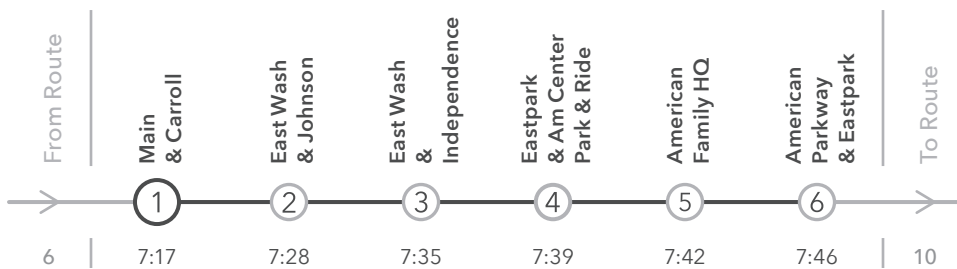

ROUTE 25 MAP

ROUTE 25

Weekday

Capitol Square // American Center

ROUTE 25

Weekday

American Center // Capitol Square