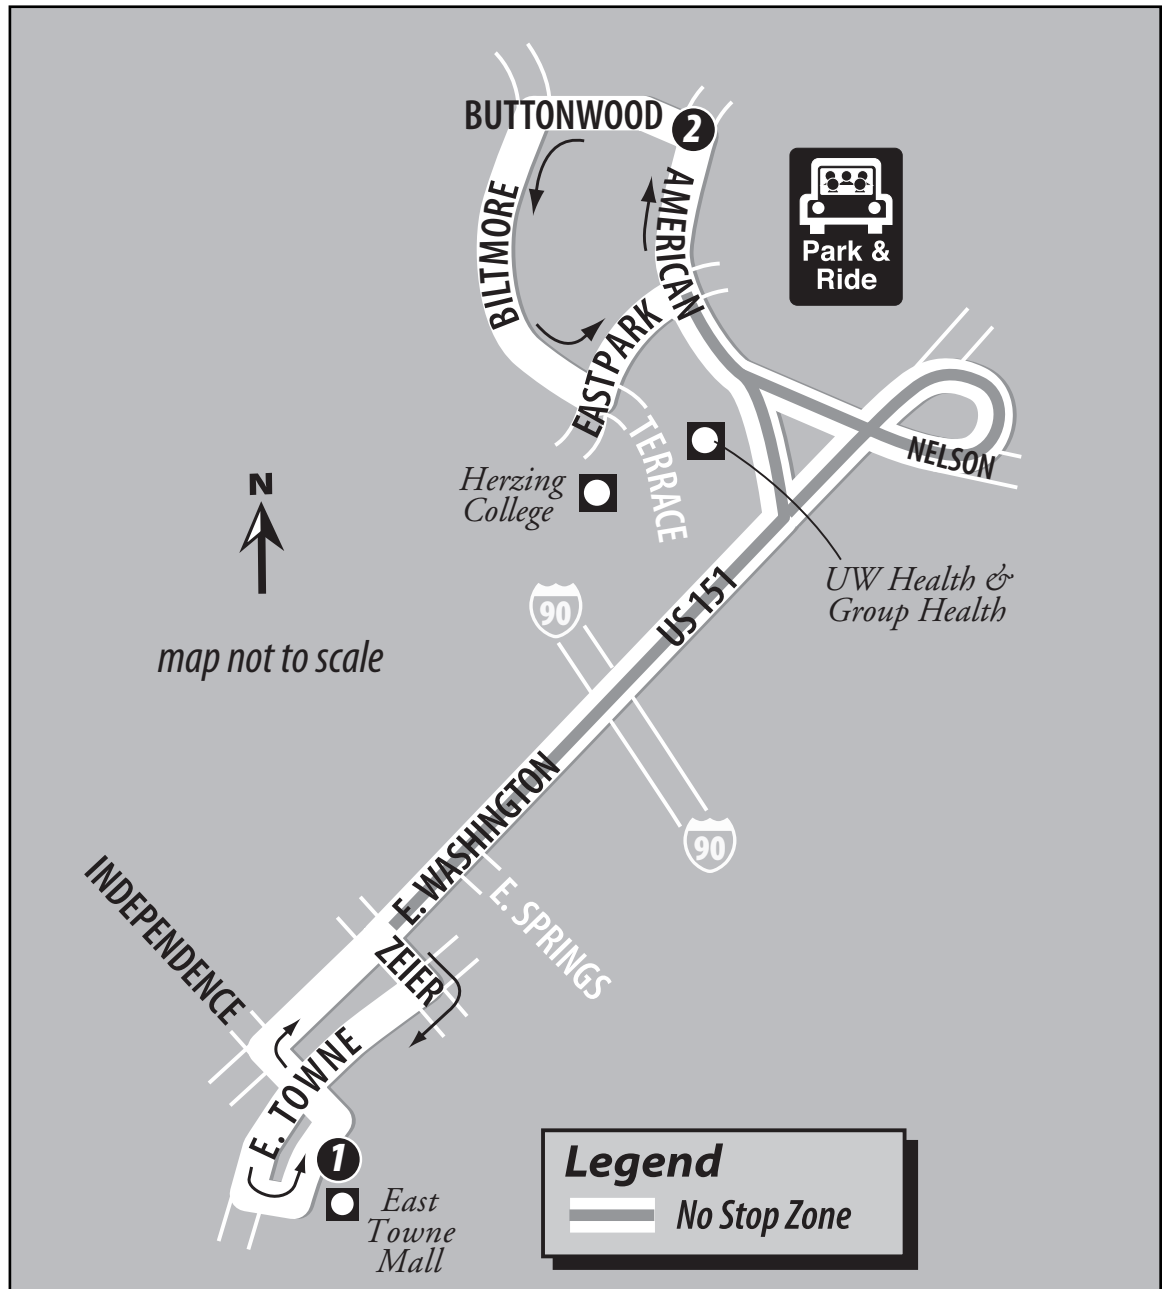

Route 26

26 Weekday - The American Center Loop

Comes From Route	East Towne Mall	Buttonwood Dr. and American Pkwy.	East Towne Mall	Becomes Route
	1	2	1	
30	9:34	9:42	9:51	30
30	10:34	10:42	10:51	30
30	11:34	11:42	11:51	30
30	12:34	12:42	12:51	30
30	1:34	1:42	1:51	30
30	2:34	2:42	2:51	30
30	3:34	3:42	3:51	30

WEEKDAY