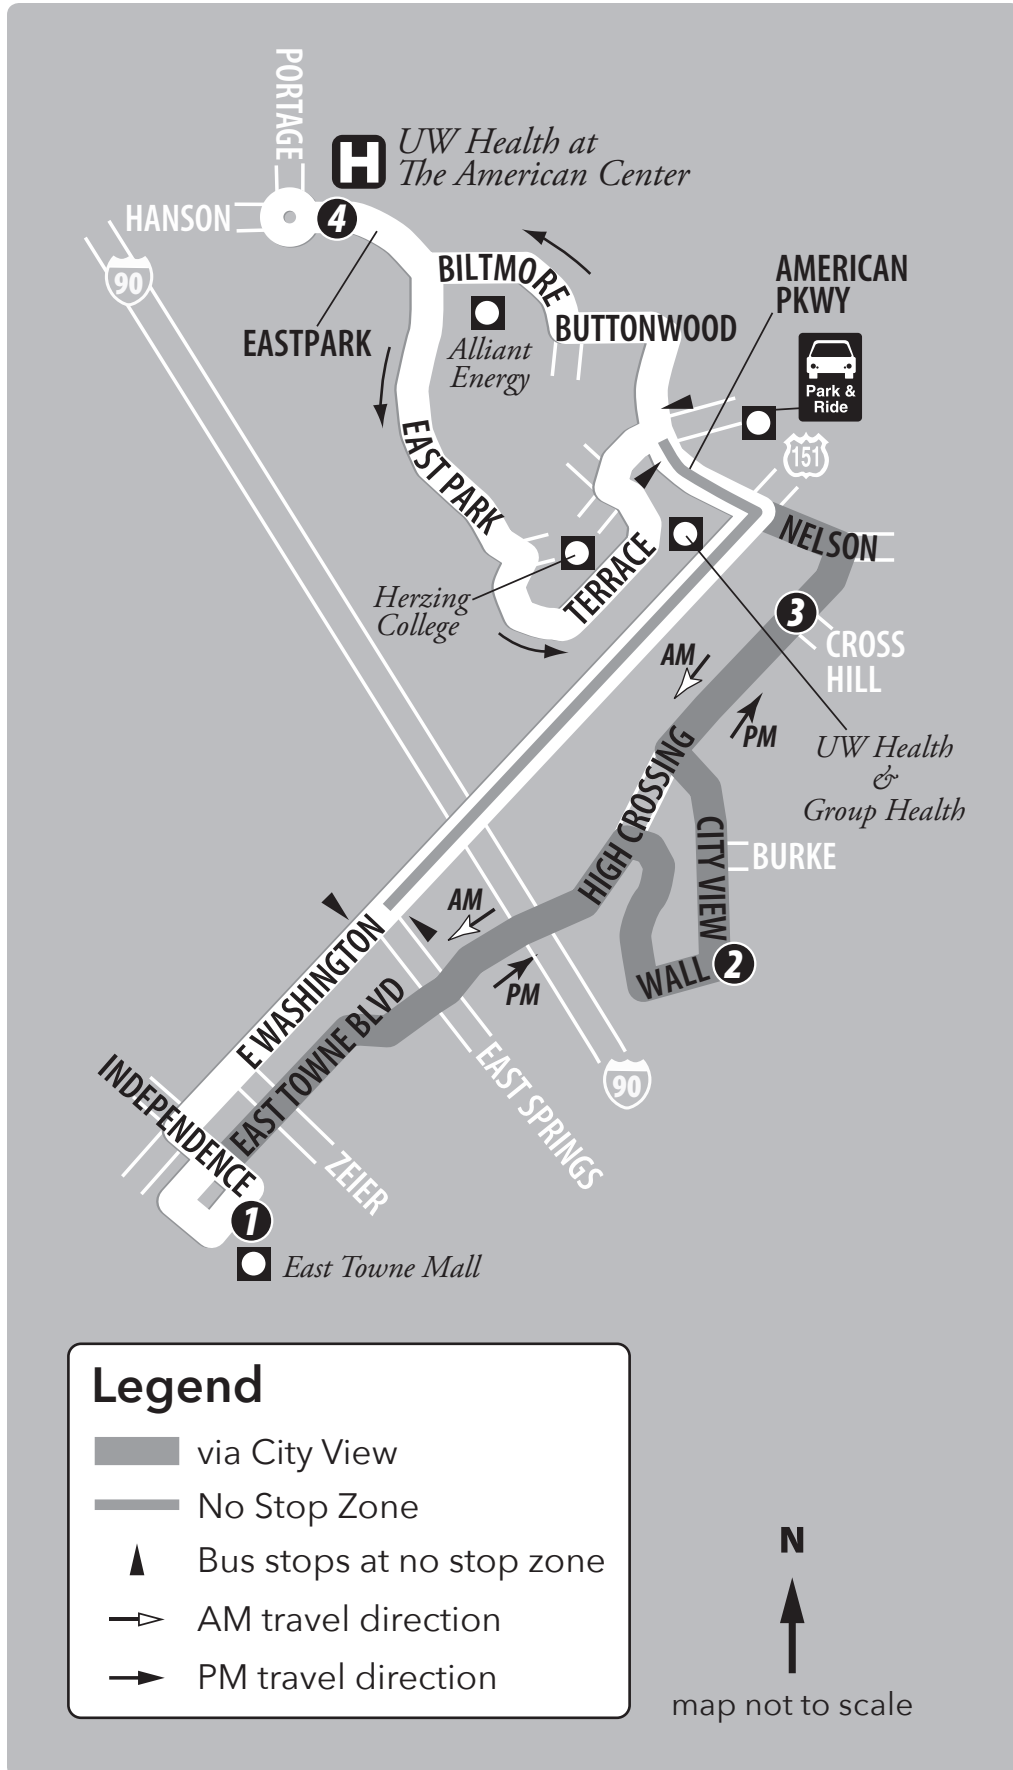

ROUTE 26 MAP

ROUTE 26

Weekday

American Center Loop

From Route	East Towne Mall	City View & Wall St	High Crossing & Cross Hill	Eastpark at UW Health	High Crossing & Cross Hill	City View & Wall St	East Towne Mall	To Route
-	6:32	-	-	6:40	6:45	6:47	6:54	10
-	7:04	-	-	7:12	7:17	7:19	7:27	26
26	7:34	-	-	7:42	7:47	7:49	7:57	26
26	8:04	-	-	8:12	8:17	8:19	8:27	26
26	8:34	-	-	8:42	8:47	8:49	8:57	26
26	9:04	-	-	9:12	9:17	9:19	9:27	26
26	9:34	-	-	9:42	9:47	9:49	9:57	26
26	10:04	-	-	10:12	10:17	10:19	10:27	26
26	10:34	-	-	10:42	10:47	10:49	10:57	26
26	11:04	-	-	11:12	11:17	11:19	11:27	26
26	11:34	-	-	11:42	11:47	11:49	11:57	26
26	12:00	12:06	12:08	12:14	-	-	12:24	26
26	12:26	12:32	12:34	12:40	-	-	12:50	26
26	12:56	1:02	1:04	1:10	-	-	1:20	26
26	1:26	1:32	1:34	1:40	-	-	1:50	26
26	1:56	2:02	2:04	2:10	-	-	2:20	26
26	2:26	2:32	2:34	2:40	-	-	2:50	26
26	2:56	3:02	3:04	3:10	-	-	3:20	26
26	3:26	3:32	3:34	3:40	-	-	3:50	26
26	3:56	4:02	4:04	4:10	-	-	4:20	26
26	4:26	4:32	4:34	4:40	-	-	4:50	26
26	4:56	5:02	5:04	5:10	-	-	5:20	26
26	5:26	5:32	5:34	5:40	-	-	5:50	26
26	5:56	6:02	6:04	6:10	-	-	6:20	26
26	6:26	6:32	6:34	6:40	-	-	6:50	26
26	6:56	7:02	7:04	7:10	-	-	7:20	26
26	7:26	7:32	7:34	7:40	-	-	7:50	26
26	7:56	8:02	8:04	8:10	-	-	8:20	26
26	8:26	8:32	8:34	8:40	-	-	8:50	26
26	8:56	9:02	9:04	9:10	-	-	9:20	26
26	9:26	9:32	9:34	9:40	-	-	9:50	26
26	9:56	10:02	10:04	10:10	-	-	10:20	-
20	10:26	10:32	10:34	10:40	-	-	10:50	6