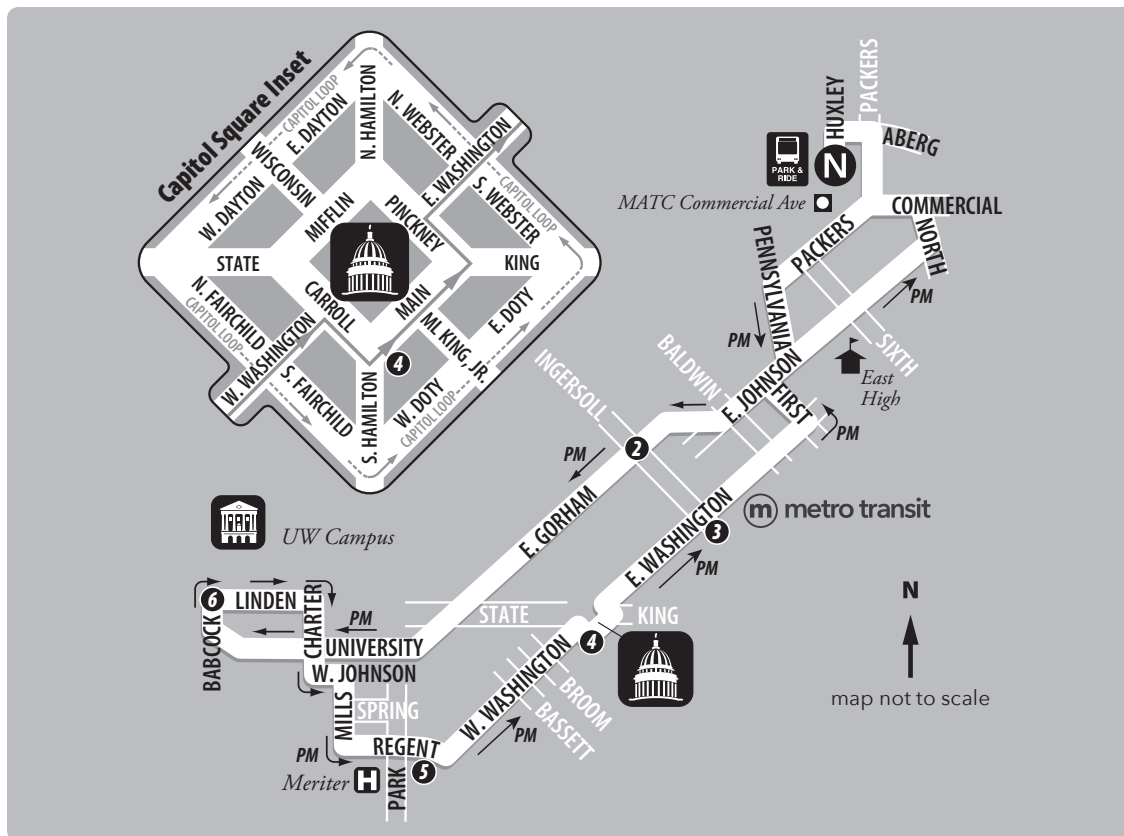

ROUTE 27 P.M. MAP