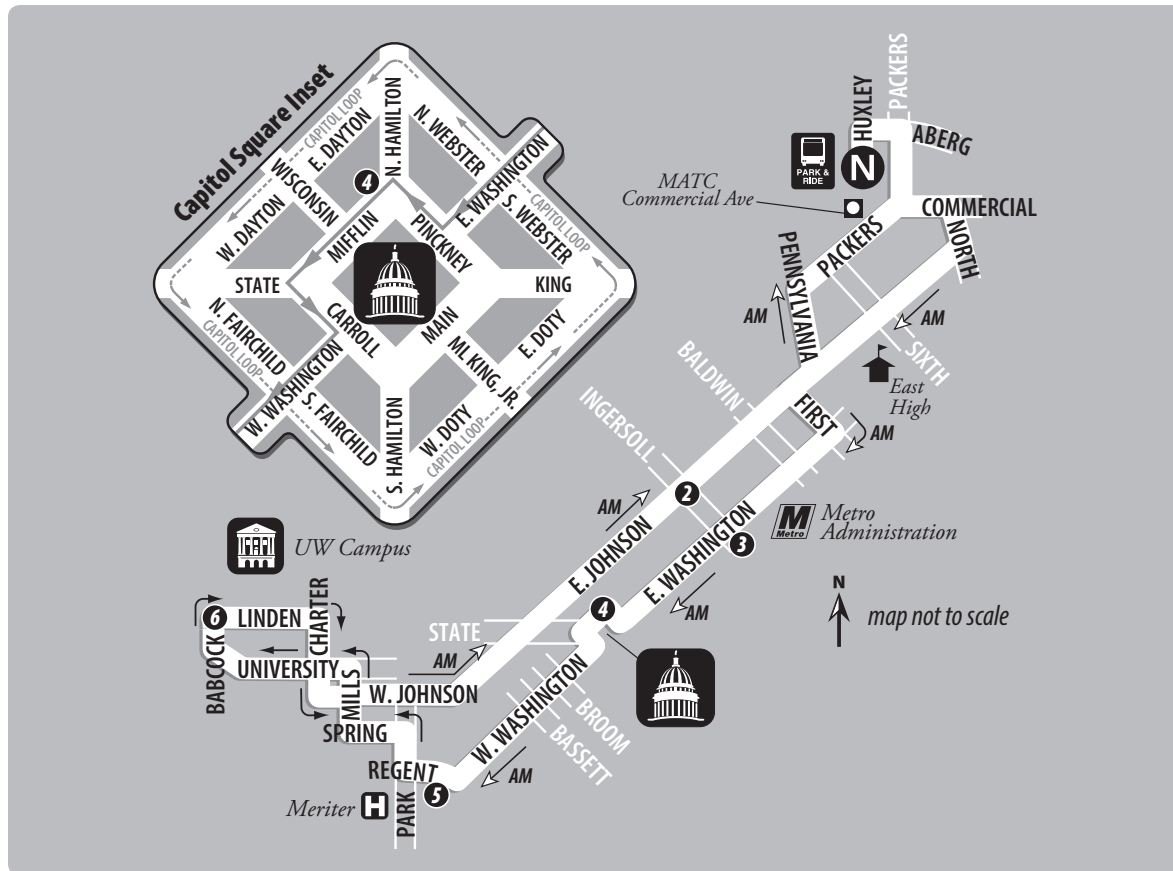

ROUTE 27 A.M. MAP

ROUTE 27 P.M. MAP

ROUTE 27

ROUTE 27

Weekday a.m.

North Transfer Point // Capitol Square // UW Campus

From Route	North Transfer Point	Gorham & Ingersoll	East Wash & Ingersoll	Mifflin & Pinckney	Regent & East Campus Mall	Babcock & Linden	To Route
→	N	2	3	4	5	6	→
-	6:15	-	6:27	6:32	6:39	6:49	27
-	6:45	-	6:57	7:02	7:09	7:19	27
21	7:15	-	7:27	7:32	7:39	7:49	2
21	7:45	-	7:57	8:02	8:09	8:19	15
21	8:15	-	8:27	8:32	8:39	8:49	-

ROUTE 27

Weekday a.m.

UW Campus // North Transfer Point

From Route	Babcock & Linden	Regent & East Campus Mall	Main & Carroll	East Wash & Ingersoll	Johnson & Ingersoll	North Transfer Point	To Route
→	6	5	4	3	2	N	→
27	6:49	-	-	-	6:59	7:09	21
27	7:19	-	-	-	7:29	7:39	28

ROUTE 27

Weekday p.m.

North Transfer Point // UW Campus

From Route	North Transfer Point	Gorham & Ingersoll	East Wash & Ingersoll	Mifflin & Pinckney	Regent & East Campus Mall	Babcock & Linden	To Route
→	N	2	3	4	5	6	→
21	4:47	4:57	-	-	-	5:07	27
21	5:17	5:27	-	-	-	5:37	27

ROUTE 27

Weekday p.m.

UW Campus // Capitol Square // North Transfer Point

From Route	Babcock & Linden	Regent & East Campus Mall	Main & Carroll	East Wash & Ingersoll	Johnson & Ingersoll	North Transfer Point	To Route
→	6	5	4	3	2	N	→
-	3:37	3:47	3:53	3:58	-	4:10	21
-	4:07	4:17	4:23	4:28	-	4:40	21
-	4:39	4:49	4:55	5:00	-	5:12	21
27	5:07	5:17	5:23	5:28	-	5:40	21
27	5:37	5:47	5:53	5:58	-	6:08	-