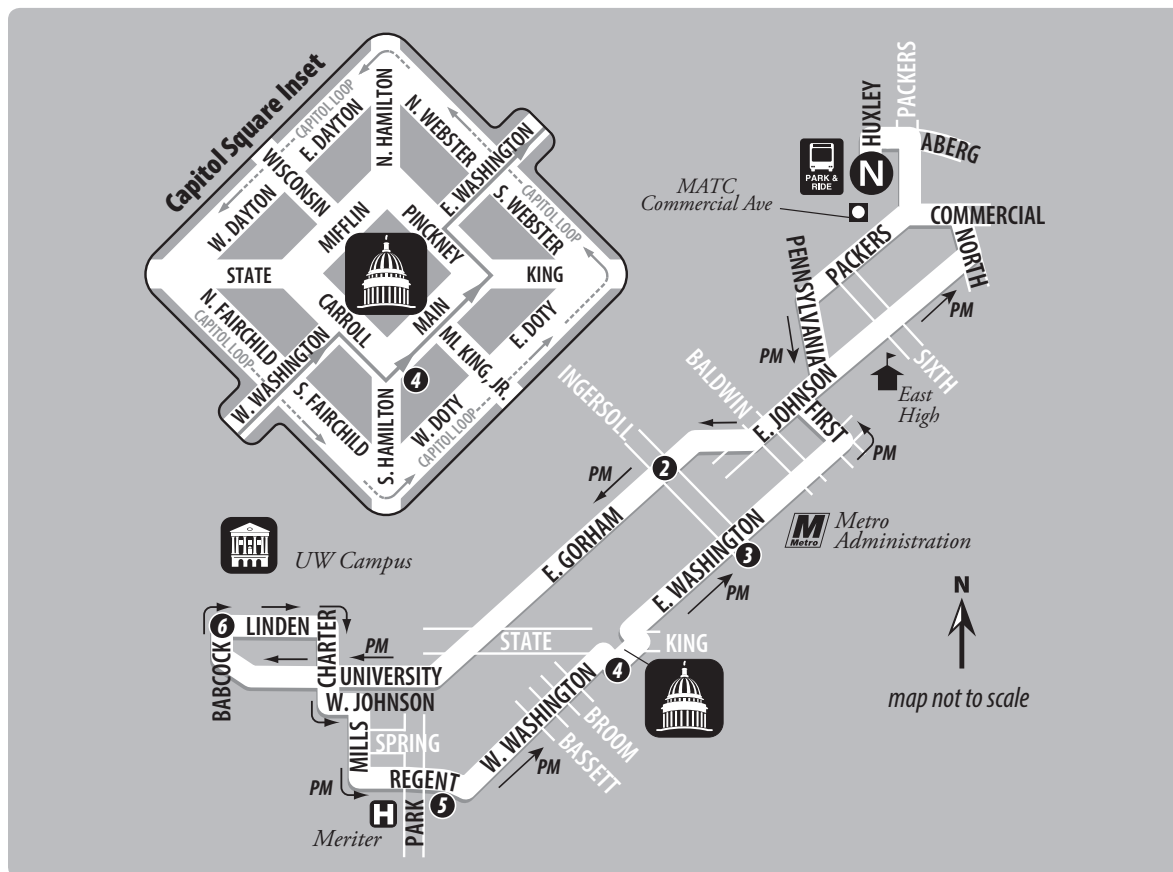

ROUTE 27 A.M. MAP

ROUTE 27 P.M. MAP

ROUTE 27

ROUTE 27

Weekday a.m.

North Transfer Point // Capitol Square // UW Campus

From Route	North Transfer Point	Gorham & Ingersoll	East Wash & Ingersoll	Mifflin & Pinckney	Regent & East Campus Mall	Babcock & Linden	To Route
→	N	2	3	4	5	6	→
-	6:15	-	6:27	6:32	6:39	6:49	27
-	6:45	-	6:57	7:02	7:09	7:19	27
21	7:15	-	7:27	7:32	7:39	7:49	2
21	7:45	-	7:57	8:02	8:09	8:19	15
21	8:15	-	8:27	8:32	8:39	8:49	-

ROUTE 27

Weekday a.m.

UW Campus // North Transfer Point

From Route	Babcock & Linden	Regent & East Campus Mall	Main & Carroll	East Wash & Ingersoll	Johnson & Ingersoll	North Transfer Point	To Route
→	6	5	4	3	2	N	→
27	6:49	-	-	-	6:59	7:09	21
27	7:19	-	-	-	7:29	7:39	28

ROUTE 27

Weekday p.m.

North Transfer Point // UW Campus

From Route	North Transfer Point	Gorham & Ingersoll	East Wash & Ingersoll	Mifflin & Pinckney	Regent & East Campus Mall	Babcock & Linden	To Route
→	N	2	3	4	5	6	→
21	4:47	4:57	-	-	-	5:07	27
21	5:17	5:27	-	-	-	5:37	27

ROUTE 27

Weekday p.m.

UW Campus // Capitol Square // North Transfer Point

From Route	Babcock & Linden	Regent & East Campus Mall	Main & Carroll	East Wash & Ingersoll	Johnson & Ingersoll	North Transfer Point	To Route
→	6	5	4	3	2	N	→
-	3:37	3:47	3:53	3:58	-	4:10	21
-	4:07	4:17	4:23	4:28	-	4:40	21
-	4:39	4:49	4:55	5:00	-	5:12	21
27	5:07	5:17	5:23	5:28	-	5:40	21
27	5:37	5:47	5:53	5:58	-	6:08	-