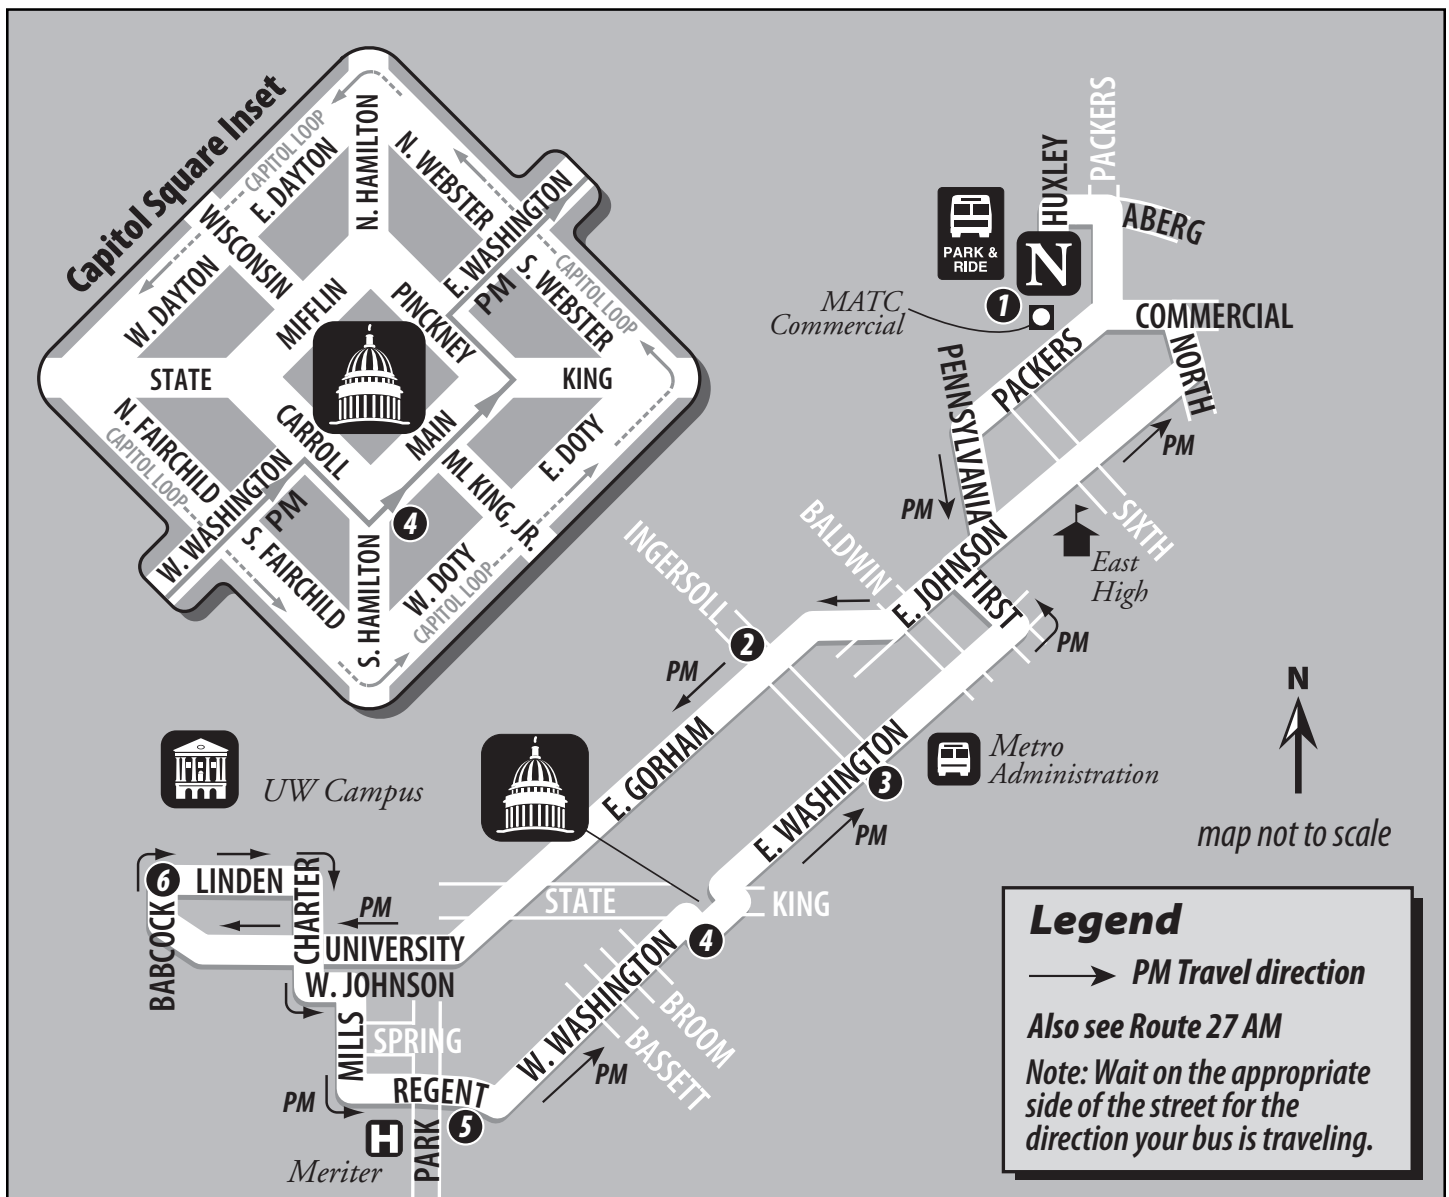

# Route 27 PM

## 27 Weekday PM – UW Campus - Capitol Square to North Transfer Point

						
Comes From Route	Babcock Dr. and Linden Dr.	Regent St. and East Campus Mall	Main St. and Carroll St.	East Washington Ave. and Ingersoll St.	North Transfer Point	Becomes Route
	<b>6</b>	<b>5</b>	<b>4</b>	<b>3</b>	<b>1</b>	
NA	3:37	3:47	3:53	3:58	4:10	21
G	4:07	4:17	4:23	4:28	4:40	21
G	4:39	4:49	4:55	5:00	5:12	21
27	5:07	5:17	5:23	5:28	5:40	21
27	5:37	5:47	5:53	5:58	6:08	G

## 27 Weekday PM – North Transfer Point to UW Campus

				
Comes From Route	North Transfer Point	Gorham St. and Ingersoll St.	Babcock Dr. and Linden Dr.	Becomes Route
	<b>1</b>	<b>2</b>	<b>6</b>	
21	4:47	4:57	5:07	27
21	5:17	5:27	5:37	27

**WEEKDAY**