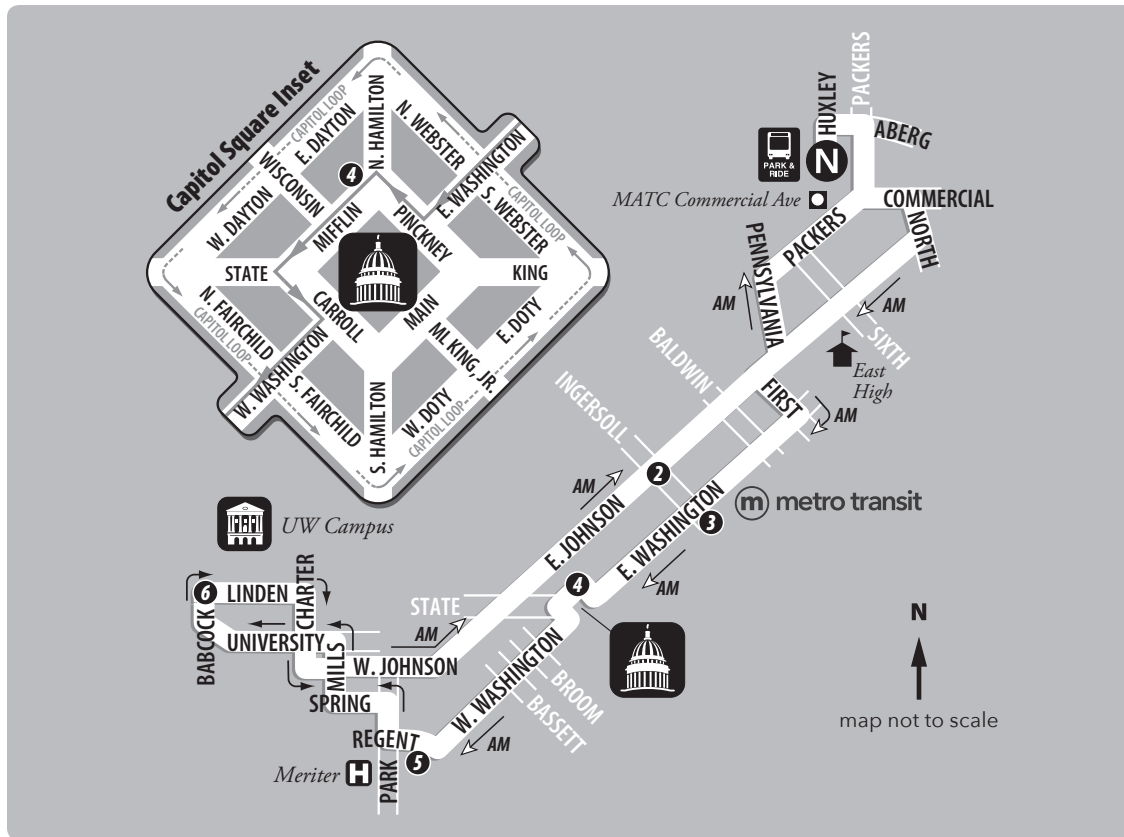

ROUTE 27 A.M. MAP