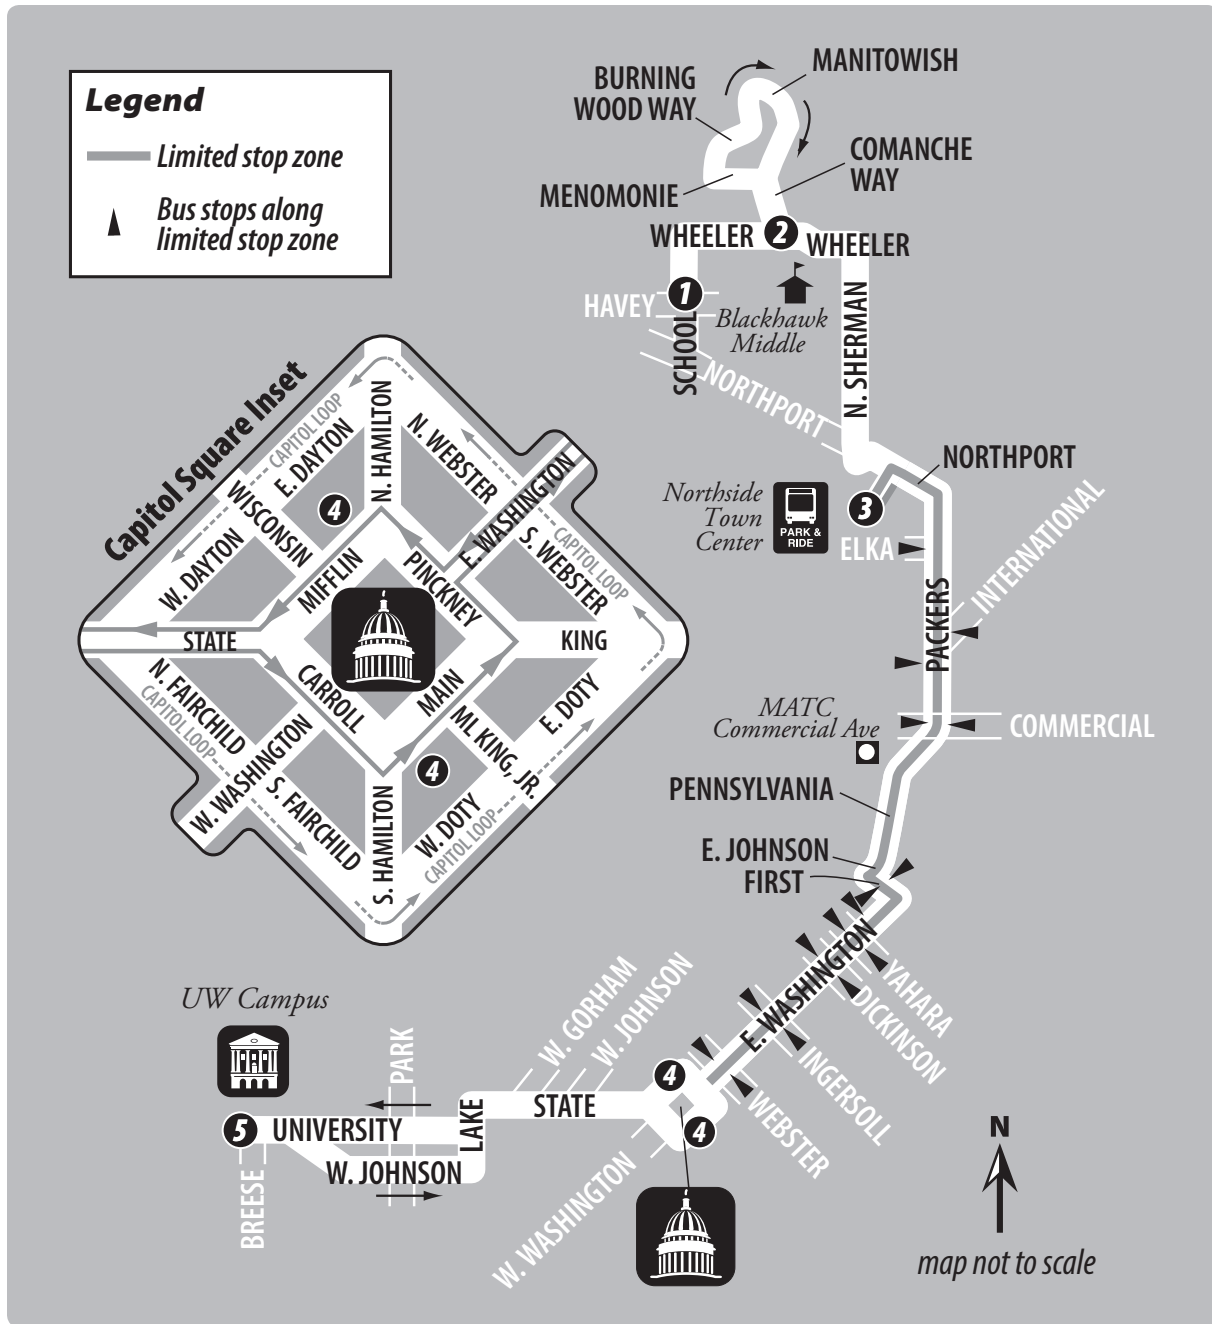

# ROUTE 29 MAP

# ROUTE 29

## ROUTE 29

Weekday a.m. School Road // UW Campus

From Route	School & Havey	Comanche & Wheeler	Northside Town Center & Park & Ride	Mifflin & Pinckney	University & Breese Terrace	To Route
→	①	②	③	④	⑤	→
1	6:47	6:49	7:02	7:18	7:30	58
3	7:17	7:19	7:32	7:48	8:00	10

## ROUTE 29

Weekday p.m. UW Campus // School Road

From Route	University & Breese Terrace	Main & Carroll	Northside Town Center & Park & Ride	Comanche & Wheeler	School & Havey	To Route
→	⑤	④	③	②	①	→
1	3:52	4:07	4:24	4:29	4:40	-
3	4:32	4:47	5:04	5:09	5:20	-