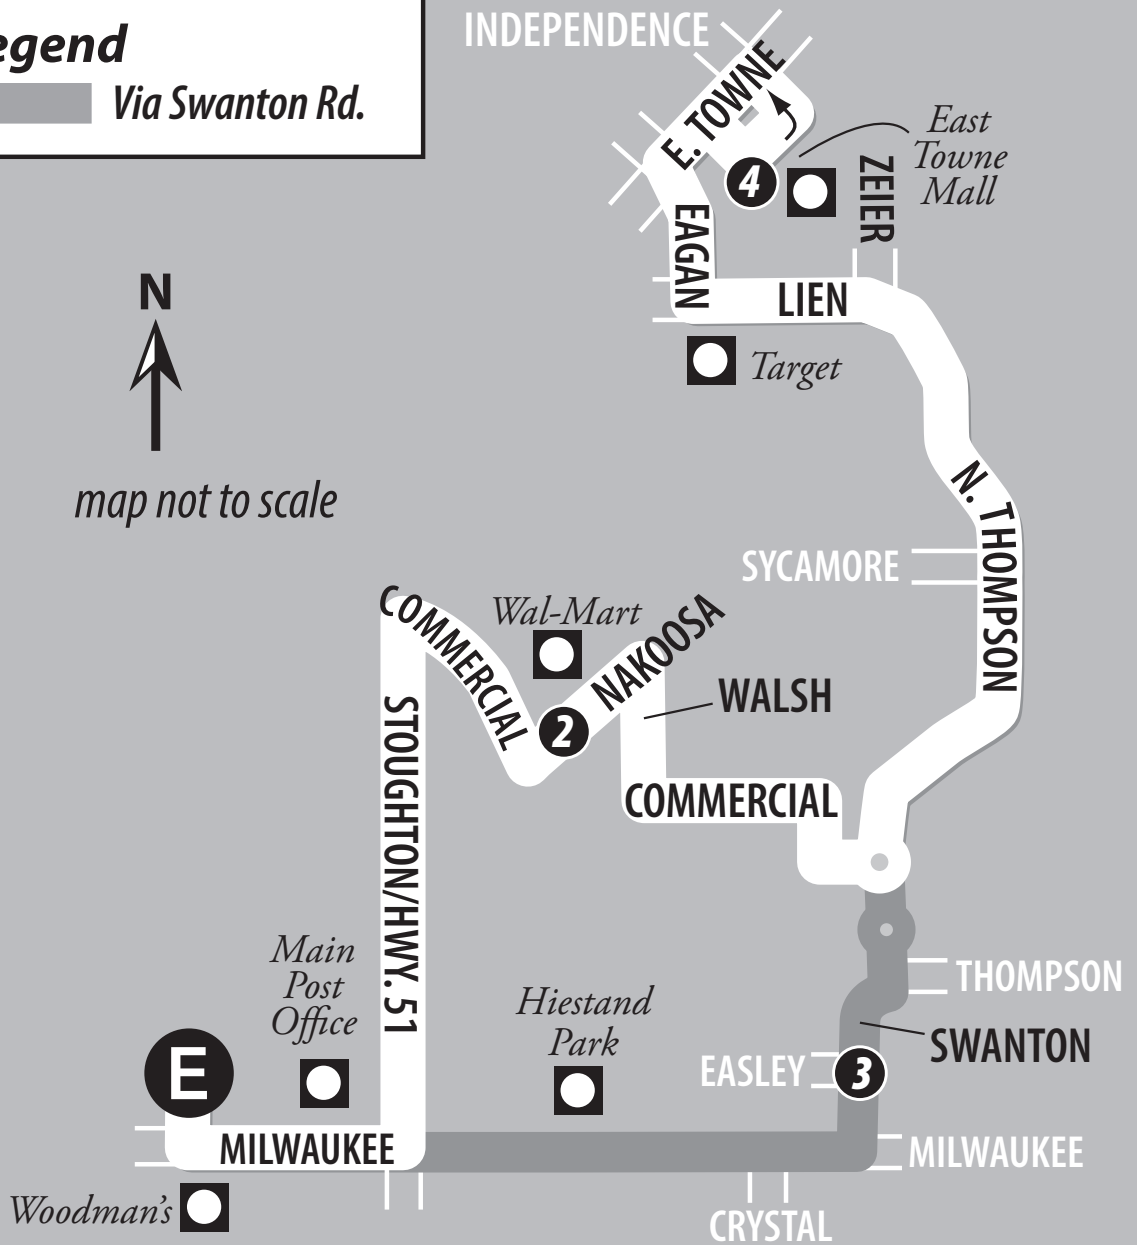

ROUTE 30 MAP

Legend

Via Swanton Rd.

map not to scale

ROUTE 30

Weekday – East Transfer Point // East Towne Mall

From Route	East Transfer Point	Nakoosa Trail at Walmart	Swanton & Easley	East Towne Mall	To Route
	E	2	3	4	
3	6:15	6:21	-	6:32	6
3	6:45	6:51	-	7:02	6
31	7:15	7:21	-	7:32	6
3	7:45	7:51	-	8:02	36
3	8:15	8:21	-	8:32	36
3	8:45	-	8:49	9:00	36
3	9:15	9:21	-	9:32	-
3	9:45	-	9:49	10:00	36
3	10:15	10:21	-	10:32	36
3	10:45	-	10:49	11:00	36
3	11:15	11:21	-	11:32	36
3	11:45	-	11:49	12:00	36
3	12:15	12:21	-	12:32	36
3	12:45	-	12:49	1:00	36
3	1:15	1:21	-	1:32	36
3	1:45	-	1:49	2:00	36
3	2:15	2:21	-	2:32	36
3	2:45	-	2:49	3:00	20
3	3:15	3:21	-	3:32	36
3	3:45	3:51	-	4:02	6
3	4:15	4:21	-	4:32	6
3	4:45	4:51	-	5:02	6
3	5:15	5:21	-	5:32	-
3	5:45	5:51	-	6:02	20
3	6:15	6:21	-	6:32	20
3	6:45	-	6:48	6:59	20
3	7:15	7:20	-	7:30	20
3	7:45	-	7:48	7:59	36
3	8:15	8:20	-	8:30	20
3	8:45	-	8:48	8:59	20
3	9:15	9:20	-	9:30	36
3	9:45	-	9:48	9:59	36
3	10:15	10:20	-	10:30	20
3	10:45	-	10:48	10:57	30

ROUTE 30

Weekday – East Towne Mall // East Transfer Point

From Route	East Towne Mall	Swanton & Easley	Nakoosa Trail at Walmart	East Transfer Point	To Route
	4	3	2	E	
-	5:51	-	6:03	6:10	3
20	6:21	-	6:33	6:40	3
-	6:51	-	7:03	7:10	3
36	7:21	-	7:33	7:40	3
36	7:51	-	8:03	8:10	3
36	8:21	-	8:33	8:40	3
36	8:51	-	9:03	9:10	3
36	9:21	-	9:33	9:40	3
36	9:54	10:05	-	10:10	3
6	10:21	-	10:33	10:40	3
36	10:54	11:05	-	11:10	3
6	11:21	-	11:33	11:40	3
36	11:54	12:05	-	12:10	3
36	12:21	-	12:33	12:40	3
36	12:54	1:05	-	1:10	3
36	1:21	-	1:33	1:40	3
36	1:54	2:05	-	2:10	3
36	2:21	-	2:33	2:40	3
36	2:54	3:05	-	3:10	3
36	3:21	-	3:33	3:40	3
36	3:51	-	4:03	4:10	3
6	4:21	-	4:33	4:40	3
6	4:51	-	5:03	5:10	3
6	5:21	-	5:33	5:40	3
36	5:54	6:05	-	6:10	3
20	6:23	-	6:33	6:40	3
6	6:56	7:05	-	7:10	3
20	7:23	-	7:33	7:40	3
20	7:56	8:05	-	8:10	3
20	8:23	-	8:33	8:40	3
20	8:56	9:05	-	9:10	3
36	9:23	-	9:33	9:40	3
36	9:56	10:05	-	10:10	3
36	10:23	-	10:33	10:40	3
30	10:57	11:05	-	11:10	3

ROUTE 30