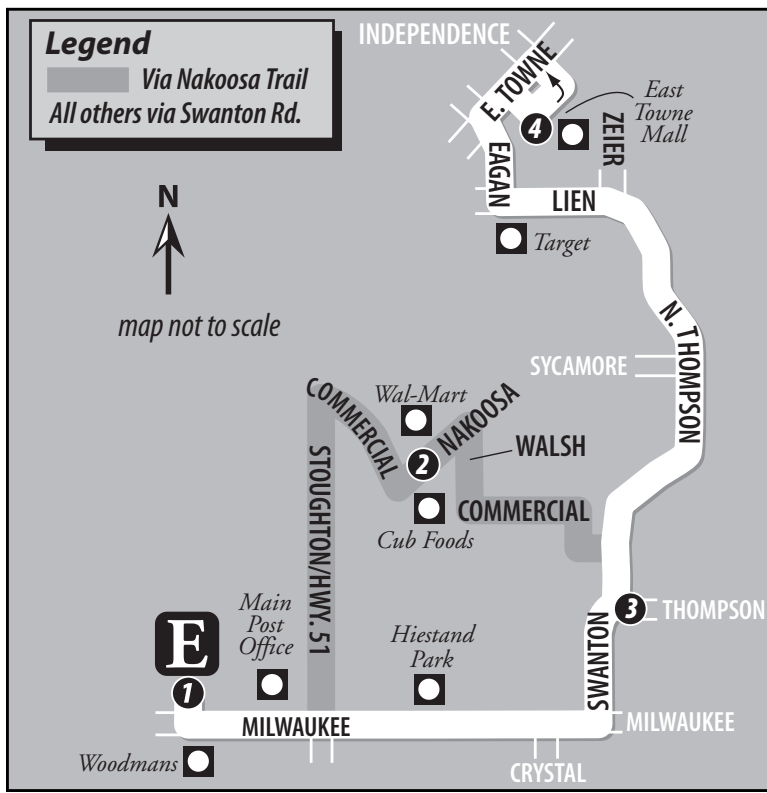

30 Sat/Sun/Holiday – East Towne Mall to East Transfer Point

Comes From Route	East Towne Mall	Swanton Rd. and North Thompson Dr.	Nakoosa Trail and Walmart	East Transfer Point	Becomes Route
4	3	2	1		
G	7:23	-:-	7:32	7:39	7
20	7:53	8:02	-:-	8:08	7
20	8:23	-:-	8:32	8:39	7
20	8:53	9:02	-:-	9:08	7
20	9:23	-:-	9:32	9:39	7
20	9:53	10:02	-:-	10:08	7
20	10:23	-:-	10:32	10:39	7
20	10:53	11:02	-:-	11:08	7
20	11:23	-:-	11:32	11:39	7
20	11:53	12:02	-:-	12:08	7
20	12:23	-:-	12:32	12:39	7
20	12:53	1:02	-:-	1:08	7
20	1:23	-:-	1:32	1:39	7
20	1:53	2:02	-:-	2:08	7
20	2:23	-:-	2:32	2:39	7
20	2:53	3:02	-:-	3:08	7
20	3:23	-:-	3:32	3:39	7
20	3:53	4:02	-:-	4:08	7
20	4:23	-:-	4:32	4:39	7
20	4:53	5:02	-:-	5:08	7
20	5:23	-:-	5:32	5:39	7
20	5:53	6:02	-:-	6:08	7
20	6:23	-:-	6:32	6:39	7
20	6:53	7:02	-:-	7:08	7
20	7:23	-:-	7:32	7:39	7
20	7:53	8:02	-:-	8:08	7
20	8:23	-:-	8:32	8:39	7
20	8:53	9:02	-:-	9:08	7
20	9:23	-:-	9:32	9:39	7
20	9:53	10:02	-:-	10:08	7

SATURDAY SUNDAY HOLIDAY

* On holidays bus returns to garage.

These trips are NOT operated on Sundays or holidays.

These trips are NOT operated on holidays.

Light Type=AM **Bold Type=PM** G=garage