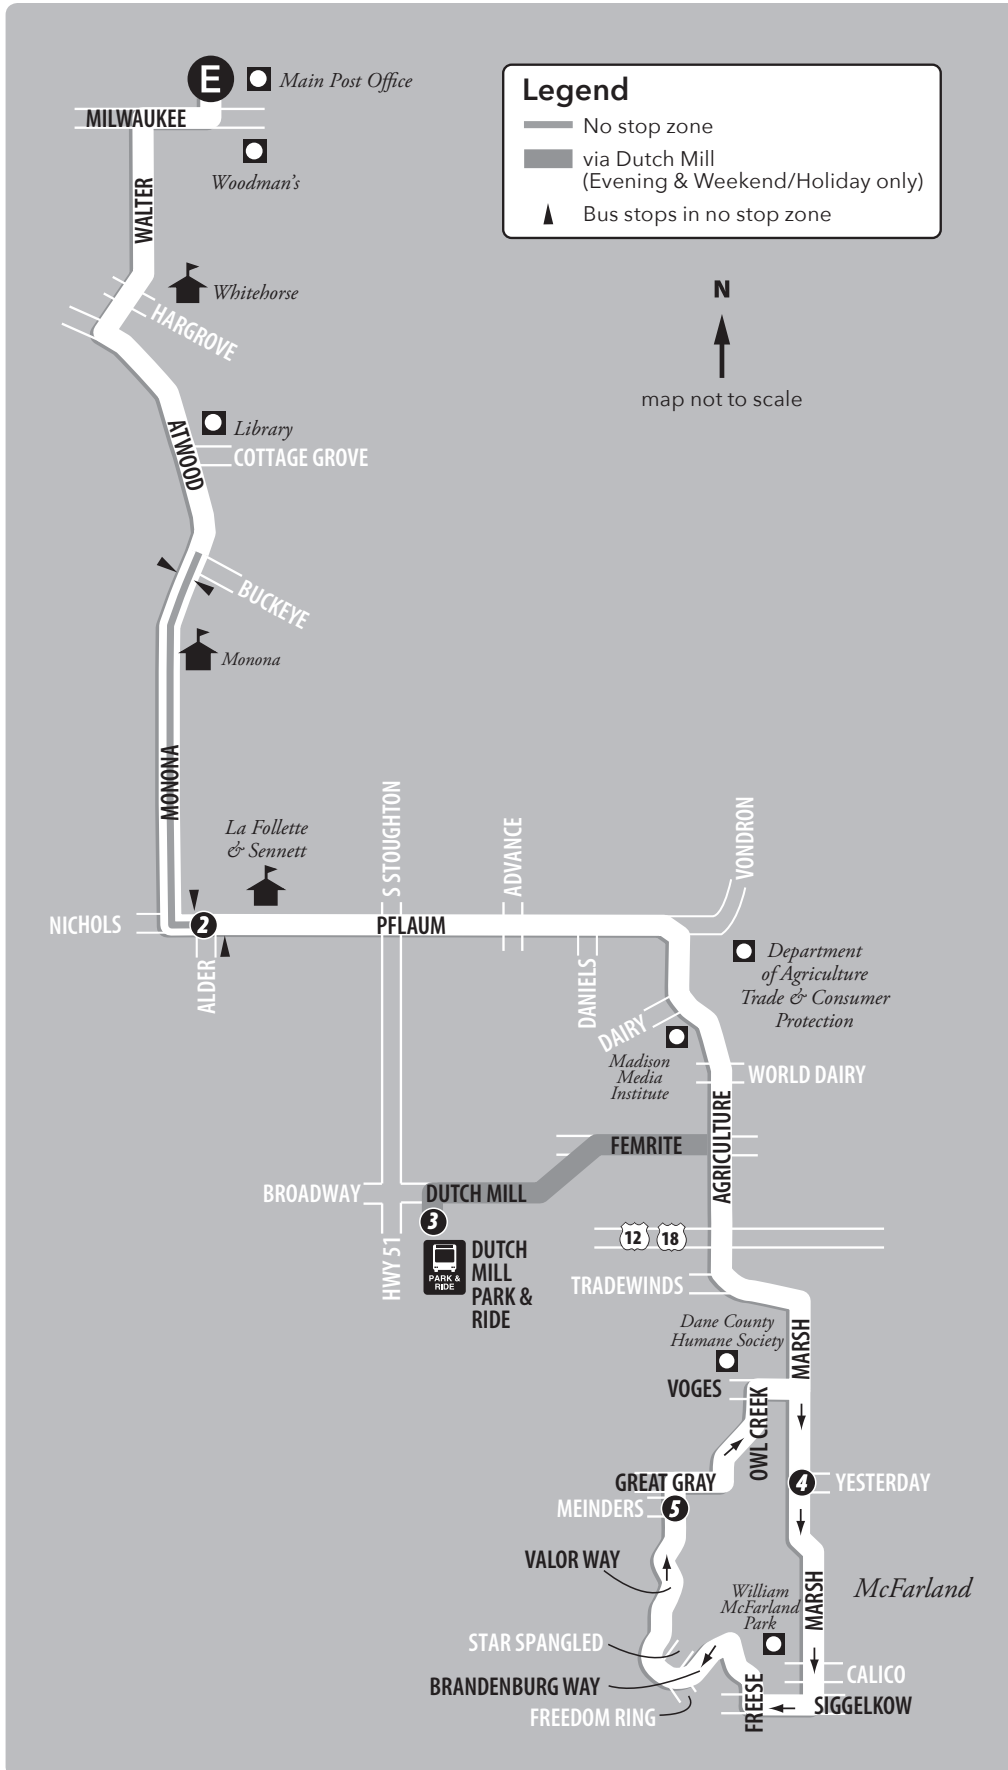

ROUTE 31 MAP

ROUTE 31

ROUTE 31

Weekday

Marsh Road Loop

From Route	East Transfer Point	Pflaum & Alder	Dutch Mill Park & Ride	Marsh & Yesterday	Valor Way & Meinders	Pflaum & Alder	East Transfer Point	To Route
→	E	2	3	4	5	2	E	→
-	-	-	-	6:37	6:43	6:55	7:05	30
17	7:15	7:25	7:32	7:35/7:37*	7:43	7:55	8:05	31
31	8:15	8:25	8:32	8:35/8:37*	8:43	8:55	9:05	31
31	9:15	9:25	9:32	9:35/9:37*	9:43	9:55	10:05	-
5	-	3:57	-	4:07	4:13	4:25	4:35	31
5	4:45	4:55	-	5:05	5:11	5:23	5:33	31
5	5:45	5:55	-	6:05	6:11	6:23	6:33	31
5	6:45	6:55	-	7:05	7:11	7:23	7:33	-
38	7:15	7:25	7:32	7:37	7:43	7:55	8:05	31
31	8:15	8:25	8:32	8:37	8:43	8:55	9:05	31
31	9:15	9:25	9:32	9:37	9:43	9:55	10:05	31
31	10:15	10:25	10:32	10:37	10:43	-	-	-

*Bus arrives/departs

ROUTE 31

Weekend / Holiday

Marsh Road Loop

From Route	East Transfer Point	Pflaum & Alder	Dutch Mill Park & Ride	Marsh & Yesterday	Valor Way & Meinders	Pflaum & Alder	East Transfer Point	To Route
→	E	2	3	4	5	2	E	→
-	-	-	-	6:37	6:43	6:55	7:05	32
5/-	7:15	7:25	7:32	7:37	7:43	7:55	8:05	32
5	8:15	8:25	8:32	8:37	8:43	8:55	9:05	32
5	9:15	9:25	9:32	9:37	9:43	9:55	10:05	32
5	10:15	10:25	10:32	10:37	10:43	10:55	11:05	32
5	11:15	11:25	11:32	11:37	11:43	11:55	12:05	32
5	12:15	12:25	12:32	12:37	12:43	12:55	1:05	32
5	1:15	1:25	1:32	1:37	1:43	1:55	2:05	32
5	2:15	2:25	2:32	2:37	2:43	2:55	3:05	32
5	3:15	3:25	3:32	3:37	3:43	3:55	4:05	32
5	4:15	4:25	4:32	4:37	4:43	4:55	5:05	32
5	5:15	5:25	5:32	5:37	5:43	5:55	6:05	32
5	6:15	6:25	6:32	6:37	6:43	6:55	7:05	-/32
5	7:15	7:25	7:32	7:37	7:43	7:55	8:05	32
5	8:15	8:25	8:32	8:37	8:43	8:55	9:05	32
5	9:15	9:25	9:32	9:37	9:43	9:55	10:05	32
5	10:15	10:25	10:32	10:37	10:43	-	-	-

Trip is NOT operated on Sundays or holidays.

Trips are NOT operated on holidays.