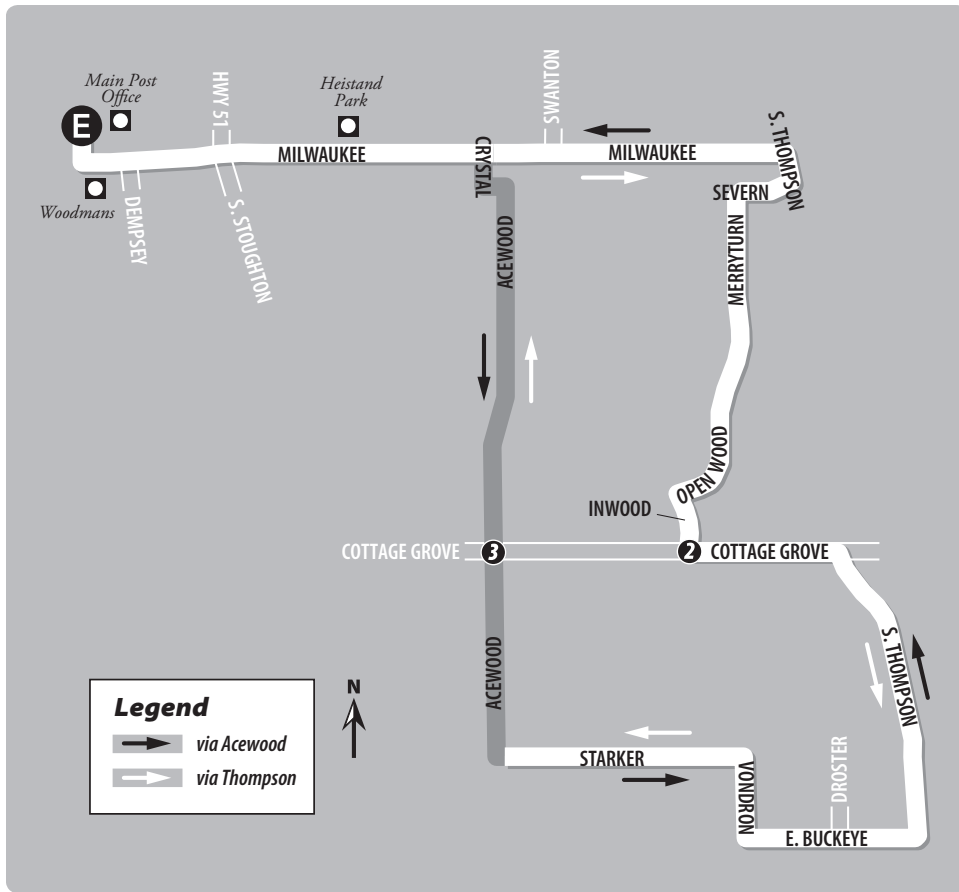

ROUTE 32 MAP

ROUTE 32

ROUTE 32

Weekday

Thompson // Acewood Loop

From Route	East Transfer Point	Cottage Grove & Inwood	Acewood & Cottage Grove	Cottage Grove & Inwood	East Transfer Point	To Route
→	E	②	③	②	E	→
5	9:15	9:23	9:32	-	9:40	16
16	10:15	10:23	10:32	-	10:40	5
5	11:15	11:23	11:32	-	11:40	16
16	12:15	12:23	12:32	-	12:40	5
5	1:15	1:23	1:32	-	1:40	16
16	2:15	-	2:22	2:31	2:40	5
5	7:15	-	7:22	7:31	7:40	16
5	8:15	-	8:22	8:31	8:40	16
5	9:15	-	9:22	9:31	9:40	16
5	10:15	-	10:22	10:31	10:40	16

ROUTE 32

Weekend / Holiday

Thompson // Acewood Loop

From Route	East Transfer Point	Cottage Grove & Inwood	Acewood & Cottage Grove	Cottage Grove & Inwood	East Transfer Point	To Route
→	E	②	③	②	E	→
31	7:15	7:23	7:32	-	7:40	5
31	8:15	8:23	8:32	-	8:40	5
31	9:15	9:23	9:32	-	9:40	5
31	10:15	10:23	10:32	-	10:40	5
31	11:15	11:23	11:32	-	11:40	5
31	12:15	12:23	12:32	-	12:40	5
31	1:15	1:23	1:32	-	1:40	5
31	2:15	2:23	2:32	-	2:40	5
31	3:15	3:23	3:32	-	3:40	5
31	4:15	4:23	4:32	-	4:40	5
31	5:15	5:23	5:32	-	5:40	5
31	6:15	6:23	6:32	-	6:40	5
31	7:15	7:23	7:32	-	7:40	5
31	8:15	8:23	8:32	-	8:40	5
31	9:15	9:23	9:32	-	9:40	5
31	10:15	10:23	10:32	-	10:40	-

Trip is NOT operated on Sundays or holidays.

Trips are NOT operated on holidays.