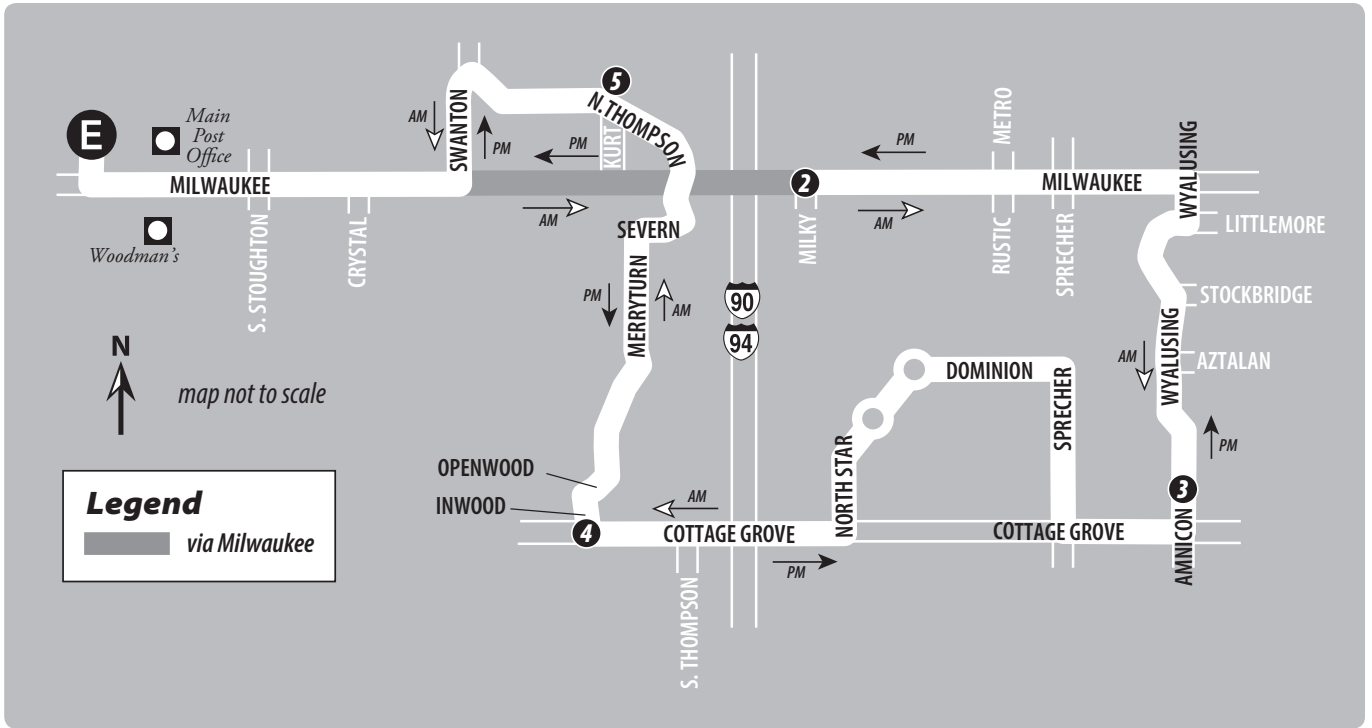

ROUTE 33 MAP

ROUTE 33

Weekday a.m.

Sprecher // Thompson Loop

From Route	East Transfer Point	Milwaukee & Milky Way	Amnicon & Cottage Grove	Cottage Grove & Inwood	Thompson & Kurt	East Transfer Point	To Route
→	E	2	3	4	5	E	→
-	-	5:15	5:20	5:29	5:35	5:43	14
-	-	5:45	5:50	5:59	6:05	6:13	14
-	-	6:15	6:20	6:29	6:35	6:43	14
15	6:34	6:41	6:46	6:56	7:03	7:12	14
15	7:04	7:11	7:16	7:26	7:33	7:42	14
15	7:37	7:43	7:49	7:58	8:04	8:12	14
15	8:07	8:13	8:19	8:28	8:34	8:42	14
15	8:37	8:43	8:49	8:58	9:04	9:12	14

ROUTE 33

Weekday p.m.

Thompson // Sprecher Loop

From Route	East Transfer Point	Thompson & Kurt	Cottage Grove & Inwood	Amnicon & Cottage Grove	Milwaukee & Milky Way	East Transfer Point	To Route
→	E	5	4	3	2	E	→
14	3:15	3:22	3:28	3:36	3:41	3:51	15
14	3:45	3:52	3:58	4:06	4:11	4:21	15
14	4:15	4:24	4:30	4:37	4:41	4:51	15
14	4:45	4:54	5:00	5:07	5:11	5:21	15
14	5:15	5:23	5:29	5:36	5:40	5:50	15
14	5:45	5:53	5:59	6:06	6:10	6:20	-
14	6:15	6:22	6:28	6:34	6:38	6:46	-