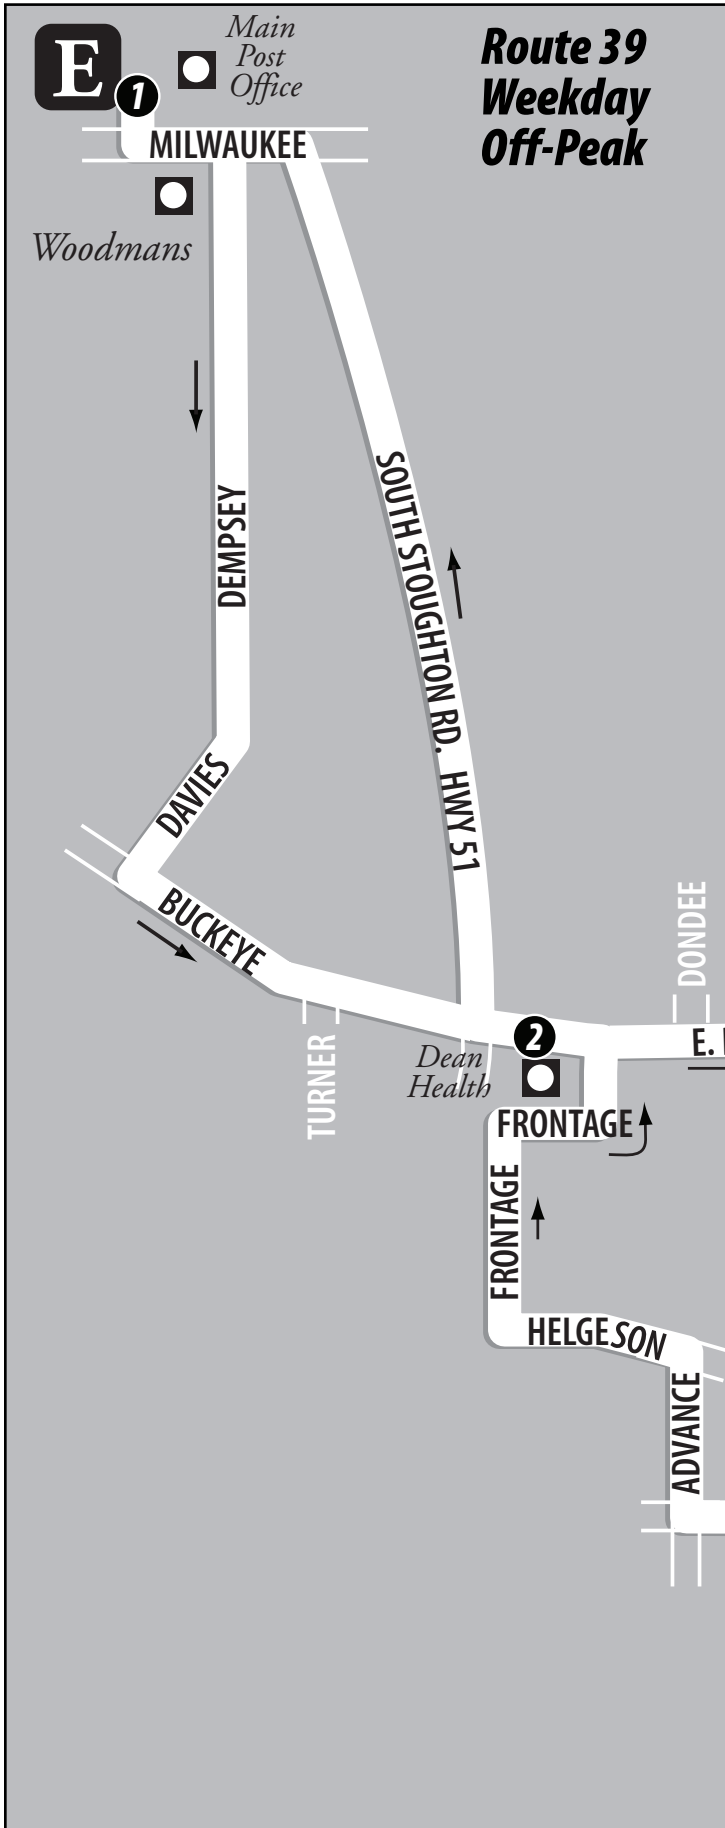

# Route 39

## 39 Weekday Off-Peak - Dairy Dr. Loop via Dempsey and Daniels

Comes From Route	<div style="display: flex; justify-content: space-around;"> <span><b>E</b></span> <span><b>E</b></span> </div>					Becomes Route
	East Transfer Point	Buckeye Rd. and Dean Clinic East	Dairy Dr. and World Dairy Dr.	Buckeye Rd. and Dean Clinic East	East Transfer Point	
	<b>1</b>	<b>2</b>	<b>3</b>	<b>2</b>	<b>1</b>	
<i>Mid-day Off-Peak Service</i>						
34	8:45	8:53	8:58	9:04	9:11	34
34	9:45	9:53	9:58	10:04	10:11	34
34	10:45	10:53	10:58	11:04	11:11	34
34	11:45	11:53	11:58	<b>12:04</b>	<b>12:11</b>	<b>34</b>
<b>34</b>	<b>12:45</b>	<b>12:53</b>	<b>12:58</b>	<b>1:04</b>	<b>1:11</b>	<b>34</b>
<b>34</b>	<b>1:45</b>	<b>1:53</b>	<b>1:58</b>	<b>2:04</b>	<b>2:11</b>	<b>34</b>
<b>34</b>	<b>2:45</b>	<b>2:53</b>	<b>2:58</b>	<b>3:04</b>	<b>3:11</b>	<b>34</b>

  
 map not to scale

**WEEKDAY**