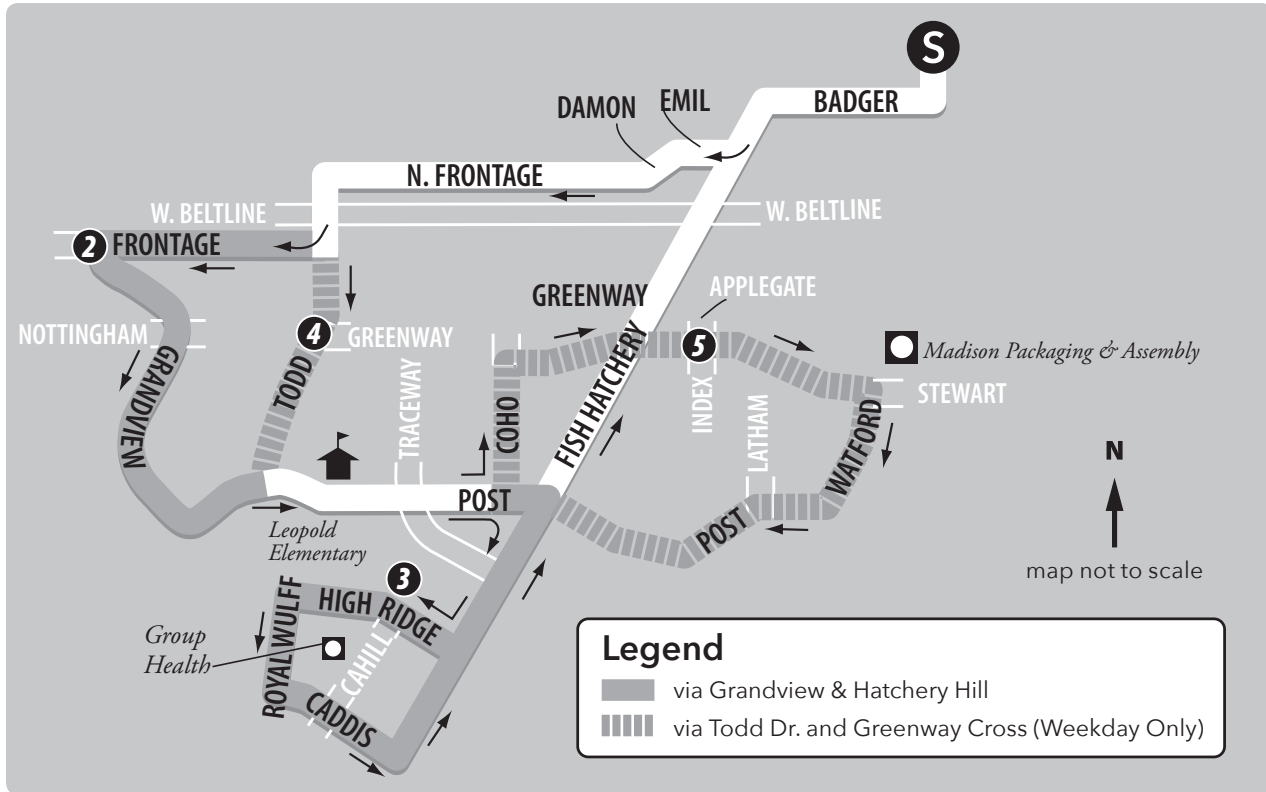

ROUTE 40

ROUTE 40

Weekday

Arbor Hills Loop

From Route	South Transfer Point	Grandview & Frontage	High Ridge & Cahill	Todd & Greenway	Greenway & Applegate	South Transfer Point	To Route
→	S	②	③	④	⑤	S	→
-	5:30	5:38	5:45	-	-	5:55	5
5	6:00	6:08	6:15	-	-	6:25	16
-	6:30	-	-	6:36	6:43	6:55	5
13	7:00	-	-	7:06	7:13	7:25	13
13	7:30	-	-	7:36	7:43	7:55	13
13	8:00	-	-	8:06	8:13	8:25	13
13	8:30	8:38	8:45	-	-	8:55	40
40	9:00	-	-	9:06	9:13	9:25	13
13	9:30	9:38	9:45	-	-	9:55	40
40	10:00	-	-	10:06	10:13	10:25	13
13	10:30	10:38	10:45	-	-	10:55	40
40	11:00	-	-	11:06	11:13	11:25	13
13	11:30	11:38	11:45	-	-	11:55	40
40	12:00	-	-	12:06	12:13	12:25	5
18	12:30	12:38	12:45	-	-	12:55	40
40	1:00	-	-	1:06	1:13	1:25	40
40	1:30	1:38	1:45	-	-	1:55	40
40	2:00	-	-	2:06	2:13	2:25	13
13	2:30	2:38	2:45	-	-	2:55	13
4	3:00	-	-	3:06	3:13	3:25	13
4	3:30	3:38	3:45	-	-	3:55	13
13	4:00	-	-	4:06	4:13	4:25	18
13	4:30	-	-	4:36	4:43	4:55	13
13	5:00	-	-	5:06	5:13	5:25	18
13	5:30	-	-	5:36	5:43	5:55	13
13	6:00	-	-	6:06	6:13	6:25	-
5	6:30	6:38	6:45	-	-	6:55	-
5	7:30	7:38	7:45	-	-	7:55	16
5	8:30	8:38	8:45	-	-	8:55	16
5	9:30	9:38	9:45	-	-	9:55	16
5	10:30	10:38	10:45	-	-	10:55	16
4	11:40	11:46	11:52	-	-	11:59	-

ROUTE 40 MAP

ROUTE 40

ROUTE 40

Weekend / Holiday

Arbor Hills Loop

From Route	South Transfer Point	Grandview & Frontage	High Ridge & Cahill	Todd & Greenway	Greenway & Applegate	South Transfer Point	To Route
-	6:30	6:38	6:45	-	-	6:55	4
-/13	7:30	7:38	7:45	-	-	7:55	16
13	8:30	8:38	8:45	-	-	8:55	16
13	9:30	9:38	9:45	-	-	9:55	16
13	10:30	10:38	10:45	-	-	10:55	16
13	11:30	11:38	11:45	-	-	11:55	16
13	12:30	12:38	12:45	-	-	12:55	16
13	1:30	1:38	1:45	-	-	1:55	16
13	2:30	2:38	2:45	-	-	2:55	16
13	3:30	3:38	3:45	-	-	3:55	16
13	4:30	4:38	4:45	-	-	4:55	16
13	5:30	5:38	5:45	-	-	5:55	16
13	6:30	6:38	6:45	-	-	6:55	16
13	7:30	7:38	7:45	-	-	7:55	16
13	8:30	8:38	8:45	-	-	8:55	16
13	9:30	9:38	9:45	-	-	9:55	16
13	10:30	10:38	10:45	-	-	10:55	-

Trip is NOT operated on Sundays or holidays.

Trips are NOT operated on holidays.