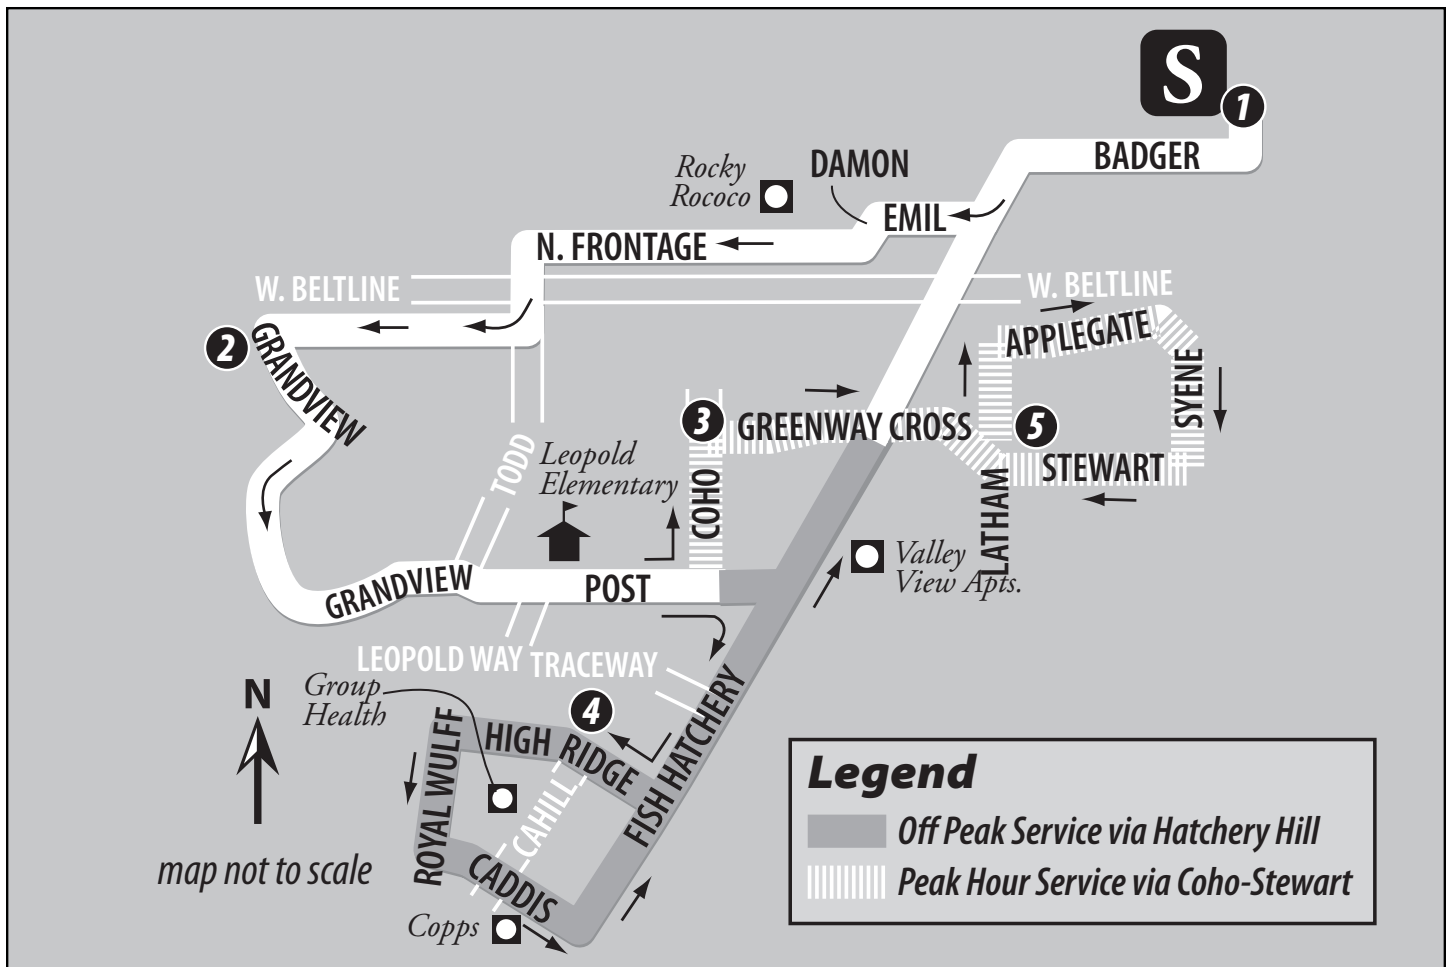

Route 40

40 Saturday/Sunday/Holiday - Arbor Hills Loop

Comes From Route	South Transfer Point	Grandview Blvd. and Frontage Rd.	High Ridge Trl. and Cahill Main	South Transfer Point	Becomes Route
	1	2	4	1	
G	6:30	6:38	6:45	6:55	5
5	7:30	7:38	7:45	7:55	5
5	8:30	8:38	8:45	8:55	5
5	9:30	9:42	9:45	9:55	5
5	10:30	10:42	10:45	10:55	5
5	11:30	11:42	11:45	11:55	5
5	12:30	12:38	12:45	12:55	5
5	1:30	1:38	1:45	1:55	5
5	2:30	2:38	2:45	2:55	5
5	3:30	3:38	3:45	3:55	5
5	4:30	4:38	4:45	4:55	5
5	5:30	5:38	5:45	5:55	5
5	6:30	6:38	6:45	6:55	5
5	7:30	7:38	7:45	7:55	5
5	8:30	8:38	8:45	8:55	5
5	9:30	9:38	9:45	9:55	5
5	10:30	10:38	10:45	10:55	G

This trip is NOT operated on Sundays or holidays.

These trips are NOT operated on holidays.

SATURDAY
SUNDAY
HOLIDAY