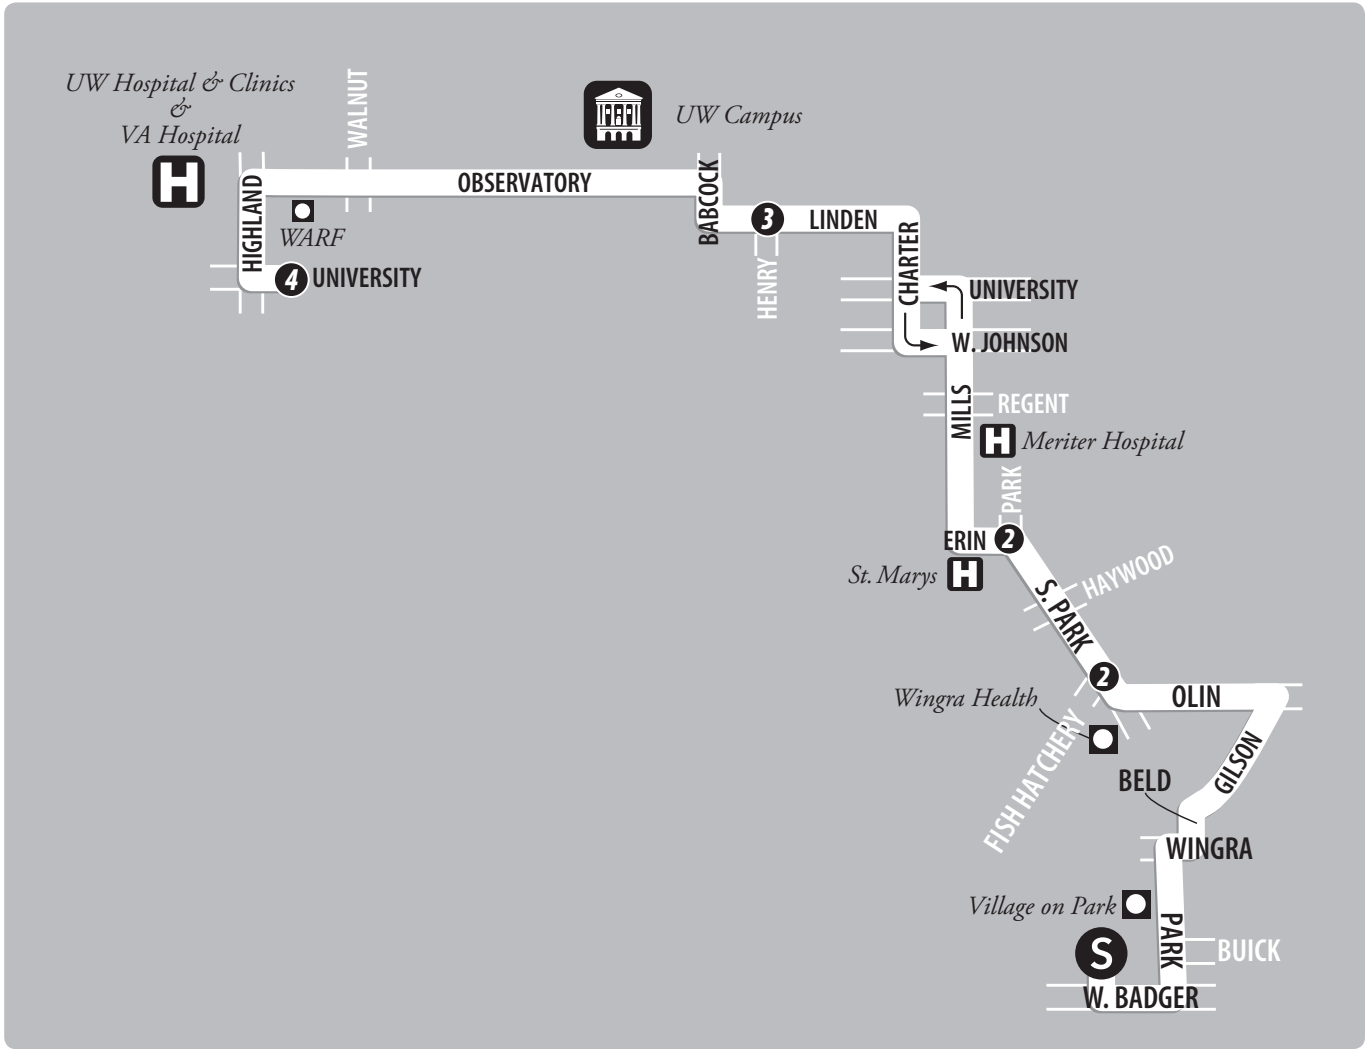

ROUTE 44

ROUTE 44 MAP

ROUTE 44

Weekday a.m. STP // UW Campus

From Route	South Transfer Point	Park & Fish Hatch	Linden at Henry Mall	University & Highland	To Route
→	S	2	3	4	→
-	6:15	6:24	6:33	6:41	48
49	6:45	6:54	7:04	7:12	48
49	7:12	7:22	7:35	7:44	48
49	7:41	7:52	8:05	8:15	37
49	8:13	8:24	8:37	8:46	37
49	8:44	8:54	9:06	9:14	37
58	9:15	9:24	9:35	9:43	-

ROUTE 44

Weekday p.m. UW Campus // STP

From Route	University & Highland	Linden at Henry Mall	Park & Erin	South Transfer Point	To Route
→	4	3	2	S	→
-	2:46	2:53	3:03	3:12	58
-	3:23	3:30	3:40	3:49	49
-	3:51	3:59	4:10	4:19	49
-	4:20	4:28	4:40	4:49	49
48	4:50	4:58	5:10	5:19	49
48	5:20	5:28	5:40	5:49	49
48	5:49	5:57	6:07	6:16	-