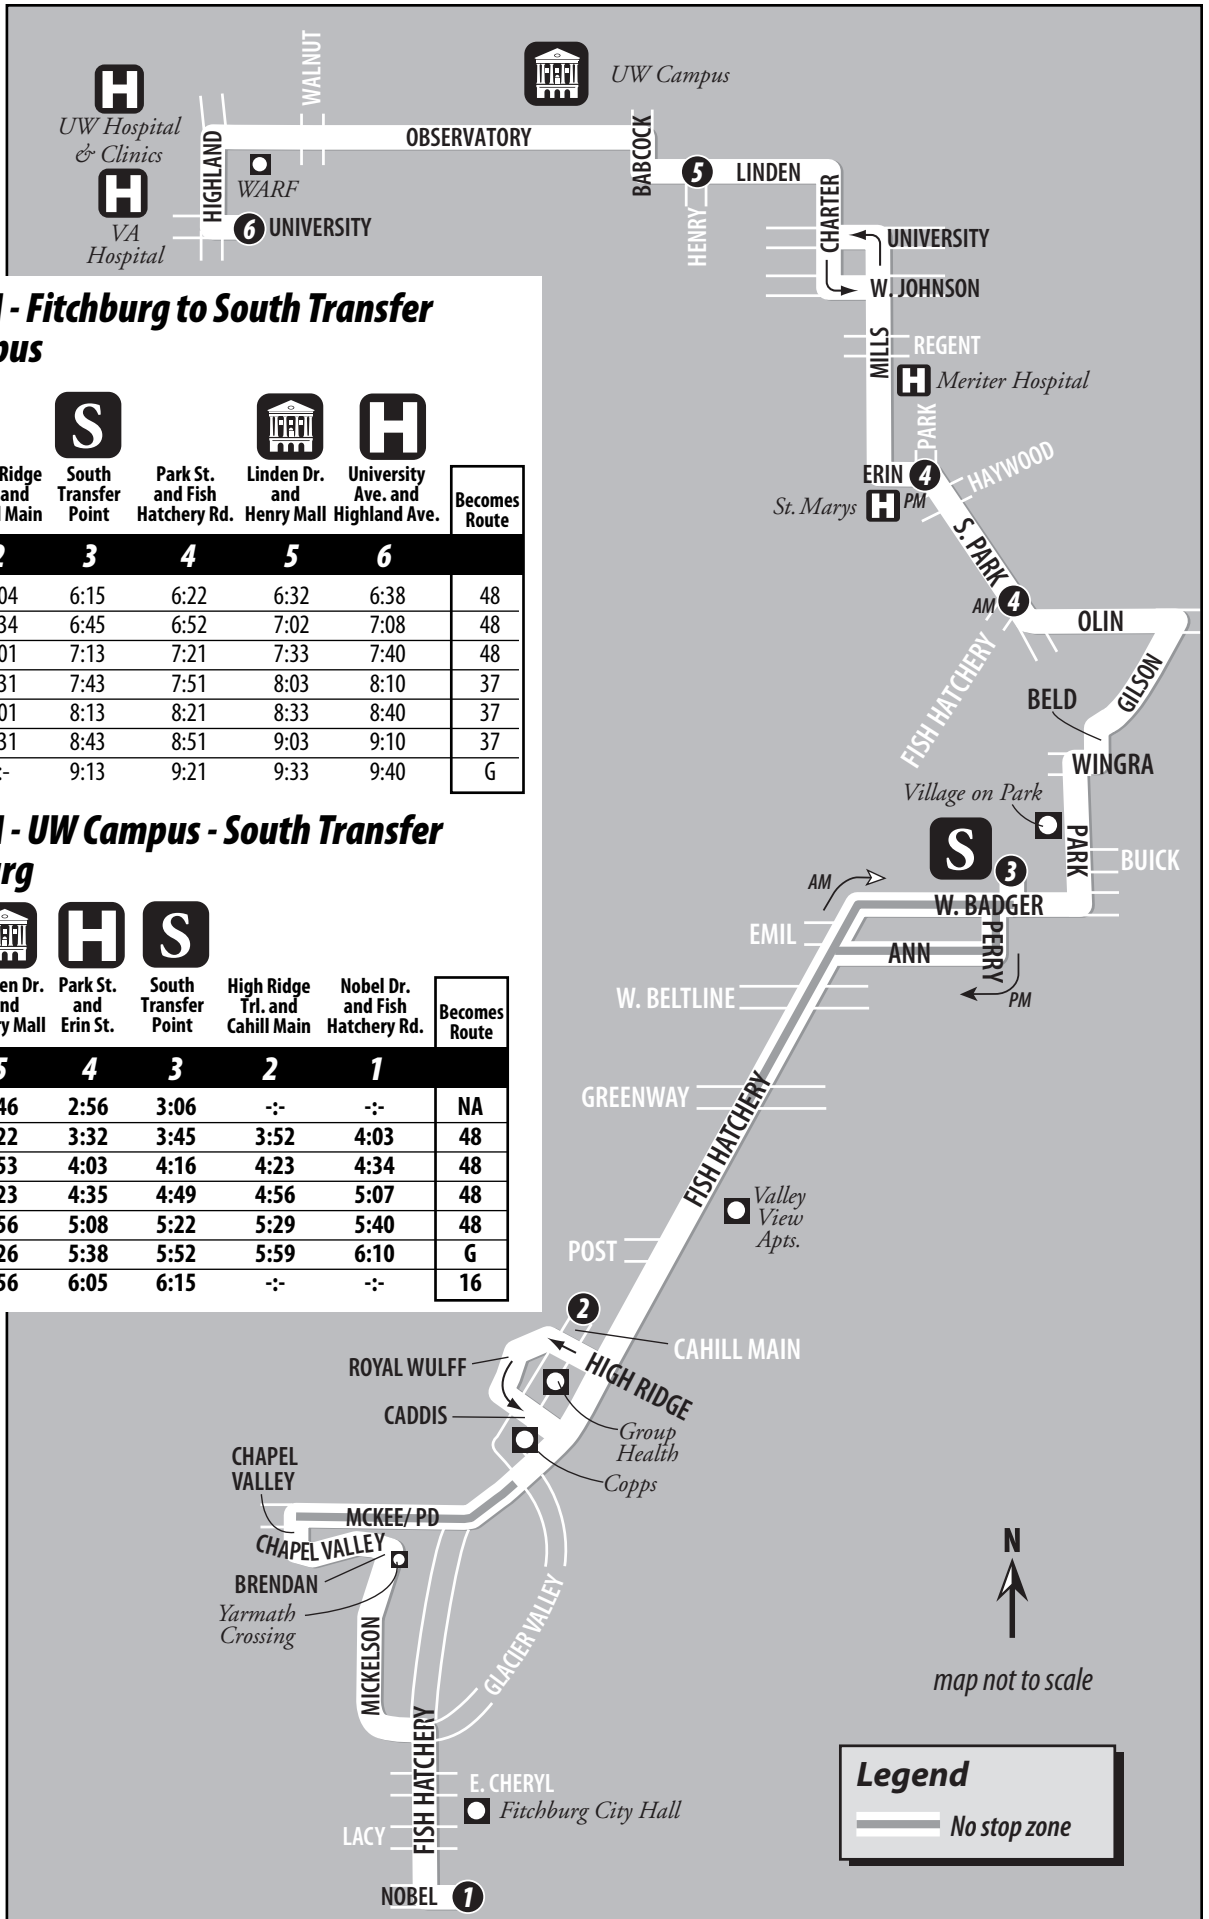

Route 44

44 Weekday AM - Fitchburg to South Transfer Point - UW Campus

Comes From Route							Becomes Route
	1	2	3	4	5	6	
G	5:56	6:04	6:15	6:22	6:32	6:38	48
G	6:26	6:34	6:45	6:52	7:02	7:08	48
48	6:52	7:01	7:13	7:21	7:33	7:40	48
48	7:22	7:31	7:43	7:51	8:03	8:10	37
48	7:52	8:01	8:13	8:21	8:33	8:40	37
48	8:22	8:31	8:43	8:51	9:03	9:10	37
NA	-:-	-:-	9:13	9:21	9:33	9:40	G

44 Weekday PM - UW Campus - South Transfer Point to Fitchburg

Comes From Route							Becomes Route
	6	5	4	3	2	1	
G	2:39	2:46	2:56	3:06	-:-	-:-	NA
G	3:15	3:22	3:32	3:45	3:52	4:03	48
G	3:45	3:53	4:03	4:16	4:23	4:34	48
G	4:15	4:23	4:35	4:49	4:56	5:07	48
48	4:48	4:56	5:08	5:22	5:29	5:40	48
48	5:18	5:26	5:38	5:52	5:59	6:10	G
48	5:48	5:56	6:05	6:15	-:-	-:-	16

WEEKDAY

Legend

No stop zone