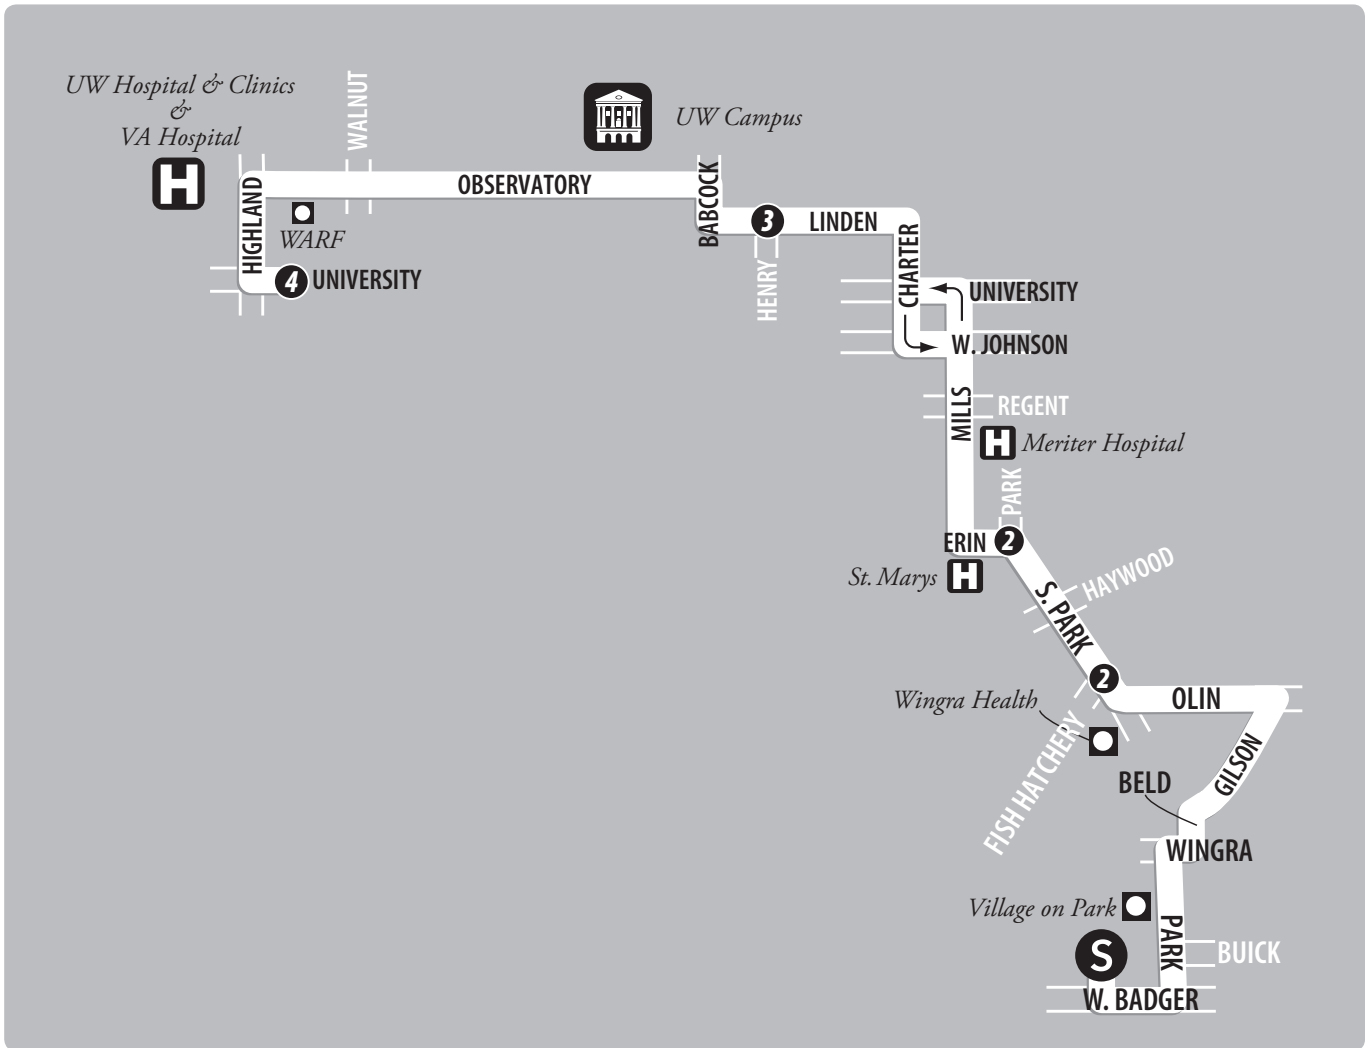

ROUTE 44

ROUTE 44 MAP

ROUTE 44

Weekday a.m. STP // UW Campus

From Route	South Transfer Point	Park & Fish Hatch	Linden at Henry Mall	University & Highland	To Route
→	①	②	③	④	→
-	6:15	6:24	6:33	6:41	48
49	6:45	6:54	7:04	7:12	48
49	7:12	7:22	7:35	7:44	48
49	7:41	7:52	8:05	8:15	37
49	8:13	8:24	8:37	8:46	37
49	8:44	8:54	9:06	9:14	37
58	9:15	9:24	9:35	9:43	-

ROUTE 44

Weekday p.m. UW Campus // STP

From Route	University & Highland	Linden at Henry Mall	Park & Fish Hatch	South Transfer Point	To Route
→	④	③	②	①	→
-	2:46	2:53	3:03	3:12	58
-	3:23	3:30	3:40	3:49	49
-	3:51	3:59	4:10	4:19	49
-	4:20	4:28	4:40	4:49	49
48	4:50	4:58	5:10	5:19	49
48	5:20	5:28	5:40	5:49	49
48	5:49	5:57	6:07	6:16	-