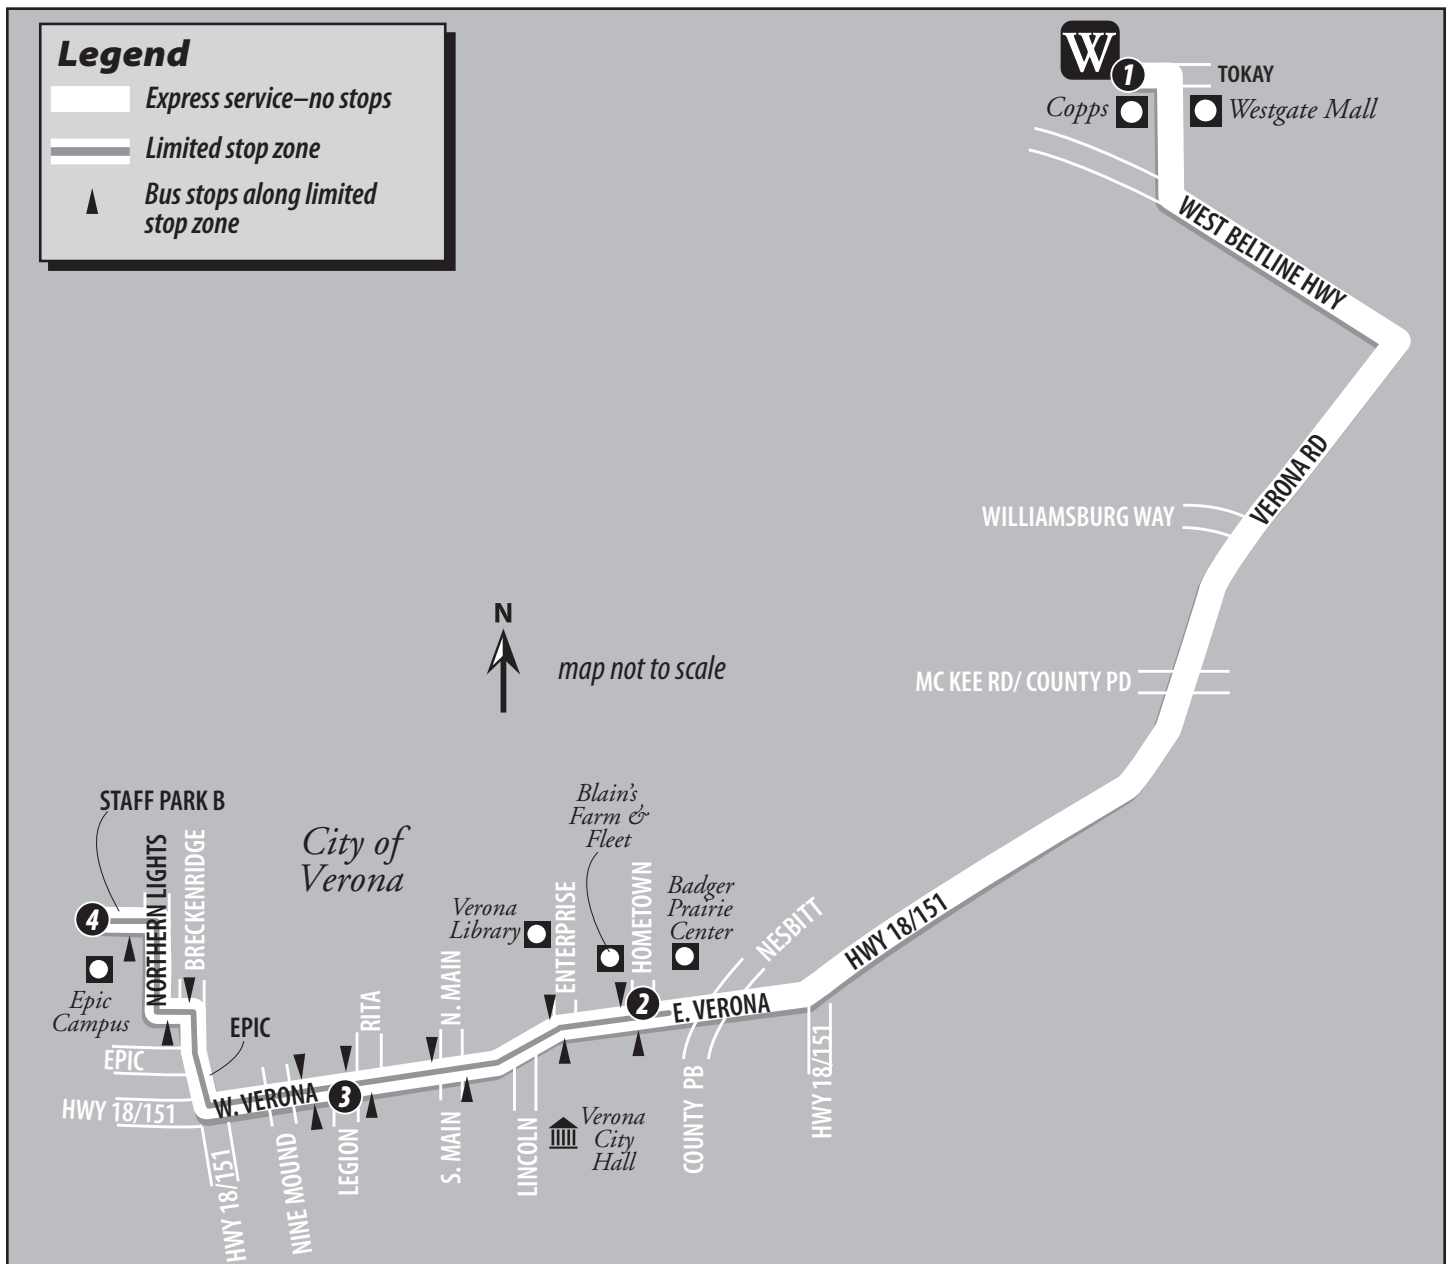

Route 55

55 Weekday – West Transfer Point to Verona

Comes From Route	West Transfer Point	E. Verona Ave. and Hometown Cir.	Staff Park B and Epic Campus	Becomes Route
	1	2	4	
	AM Peak			
G	6:30	6:40	6:51	55
55	7:30	7:40	7:51	55
55	8:30	8:40	8:51	11
	PM Peak			
G	4:35	4:47	4:59	55
55	5:35	5:47	5:59	55
55	6:35	6:47	6:59	55

55 Weekday – Verona to West Transfer Point

Comes From Route	Staff Park B and Epic Campus	W. Verona Ave. and Legion St.	West Transfer Point	Becomes Route
	4	3	1	
	AM Peak			
55	6:51	6:55	7:13	55
55	7:51	7:55	8:13	55
55	8:51	8:55	9:13	11
	PM Peak			
55	5:05	5:08	5:26	55
55	6:05	6:08	6:26	55
55	7:05	7:08	7:24	18

WEEKDAY