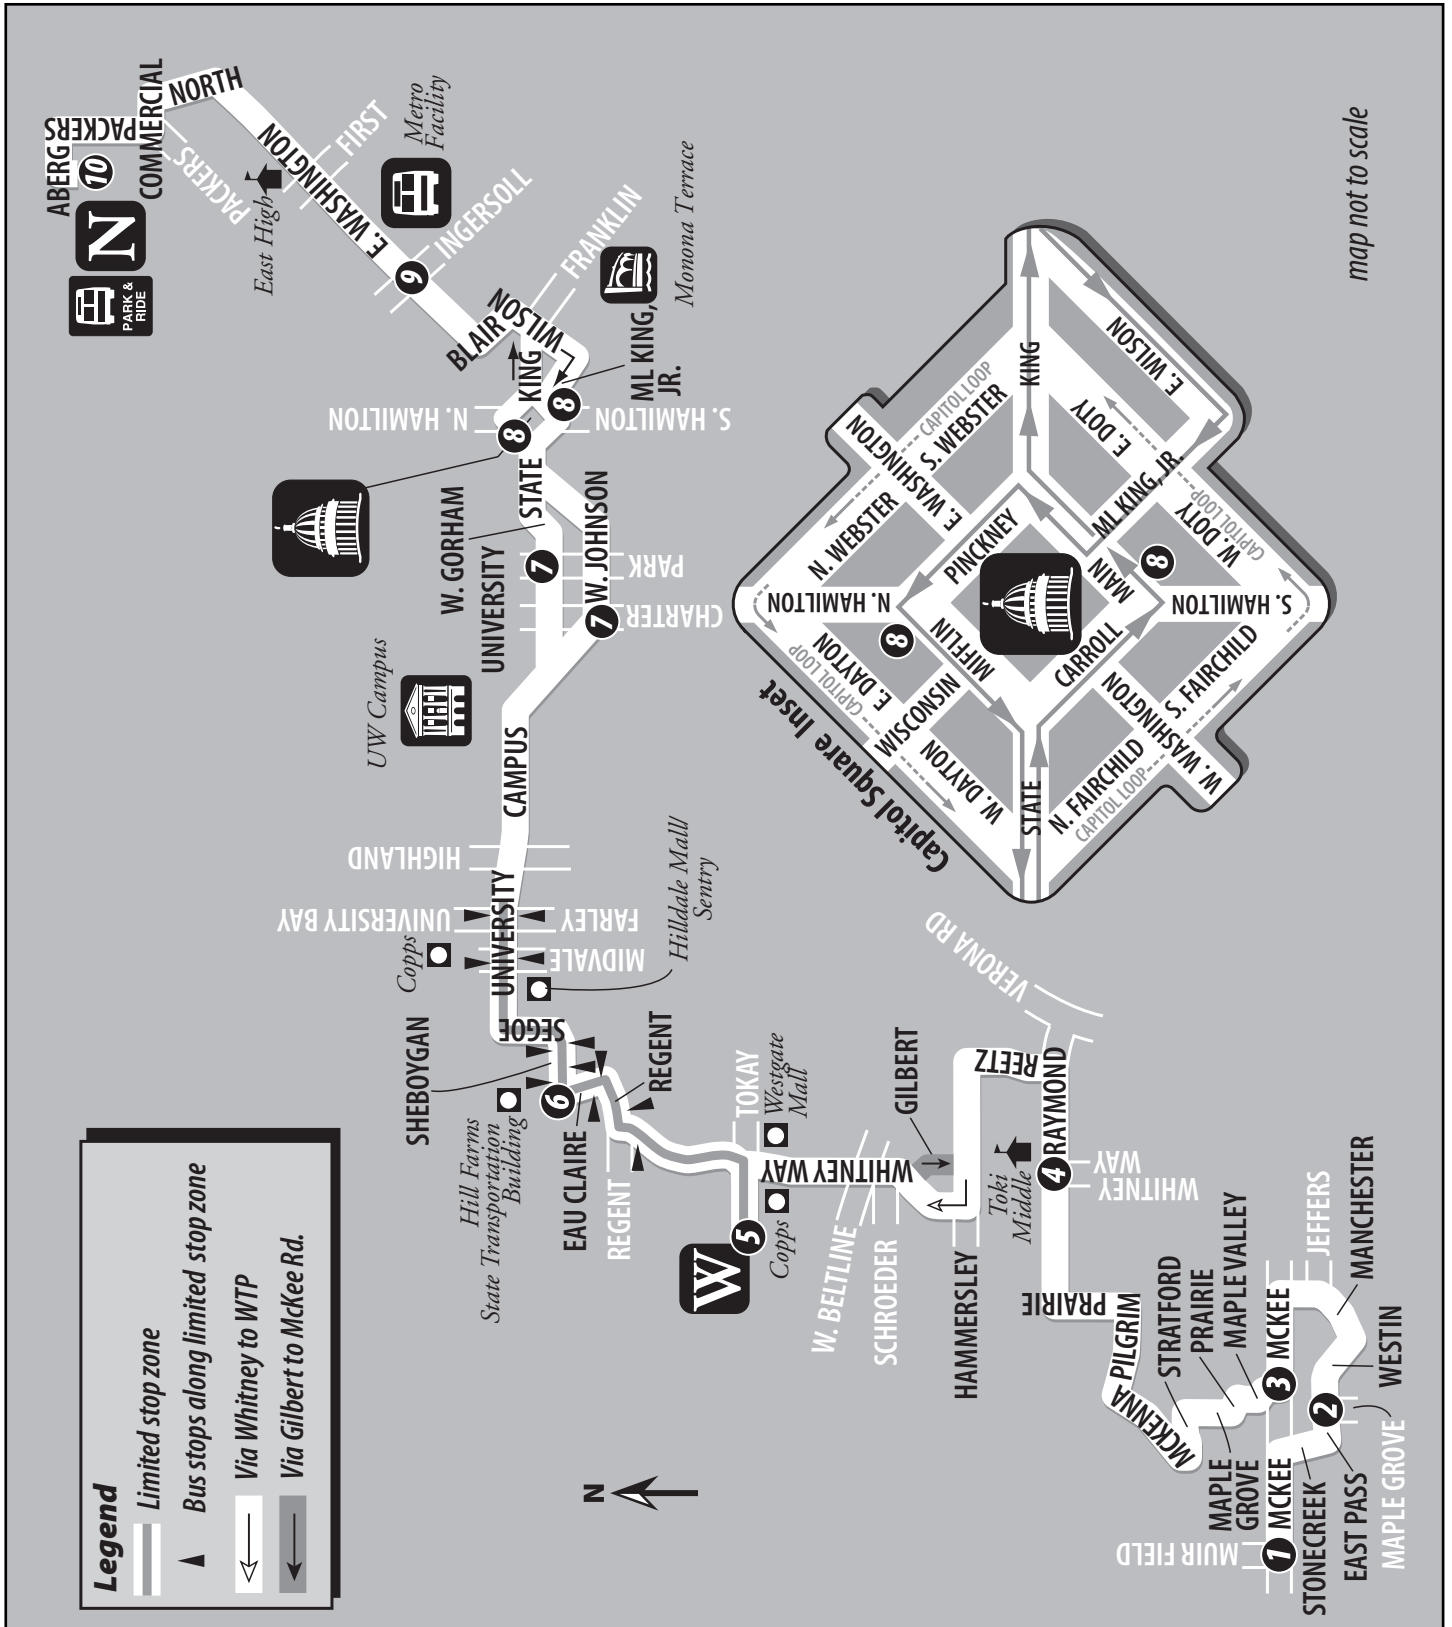

Route 56

WEEKDAY

Route 56

56 Weekday—McKee Rd. to West Transfer Point – North Transfer Point

Comes From Route	   										Becomes Route
	Muir Field Rd. and McKee Rd.	Westin Dr. and Maple Grove Dr.	Maple Valley Dr. and McKee Rd.	Raymond Rd. and Whitney Way	West Transfer Point	Sheboygan Ave. and Eau Claire Ave.	Johnson St. and Charter St.	W. Main St. and S. Carroll St.	E. Washington Ave. and Ingersoll St.	North Transfer Point	
	1	2	3	4	5	6	7	8	9	10	
AM Peak											
G	--	5:48	5:52	6:00	6:11	6:17	6:26	6:32	6:38	6:47	22
57	6:14	6:17	6:21	6:30	6:41	6:47	6:56	7:03	7:12	7:21	22
57	6:41	6:44	6:48	6:59	7:11	7:17	7:28	7:36	7:42	7:51	22
57	7:09	7:12	7:16	7:27	7:41	7:47	7:59	8:06	8:12	8:21	22
57	7:41	7:44	7:48	7:58	8:11	8:17	8:28	8:37	8:43	8:52	22
57	8:14	8:17	8:21	8:31	8:41	8:47	8:57	9:06	9:12	--	NA
57	8:47	8:50	8:53	9:01	9:11	9:17	9:27	9:36	9:42	--	G
PM Peak											
57	4:02 %	4:05	4:09	4:18	4:29	--	--	--	--	--	28
57	4:32 %	4:35	4:39	4:48	4:59	--	--	--	--	--	28
57	5:07 %	5:10	5:14	5:23	5:34	--	--	--	--	--	28
57	5:37 %	5:40	5:44	5:53	6:04	--	--	--	--	--	28

Route 56 provides limited stop service on all trips between the West Transfer Point and University Bay Dr./Farley Ave. stopping only at Regent & Whitney, Eau Claire & Regent, Sheboygan & Eau Claire, Sheboygan & State Office Bldg., University & Midvale and University & University Bay Dr. Route 56 buses will serve all other stops along the route.