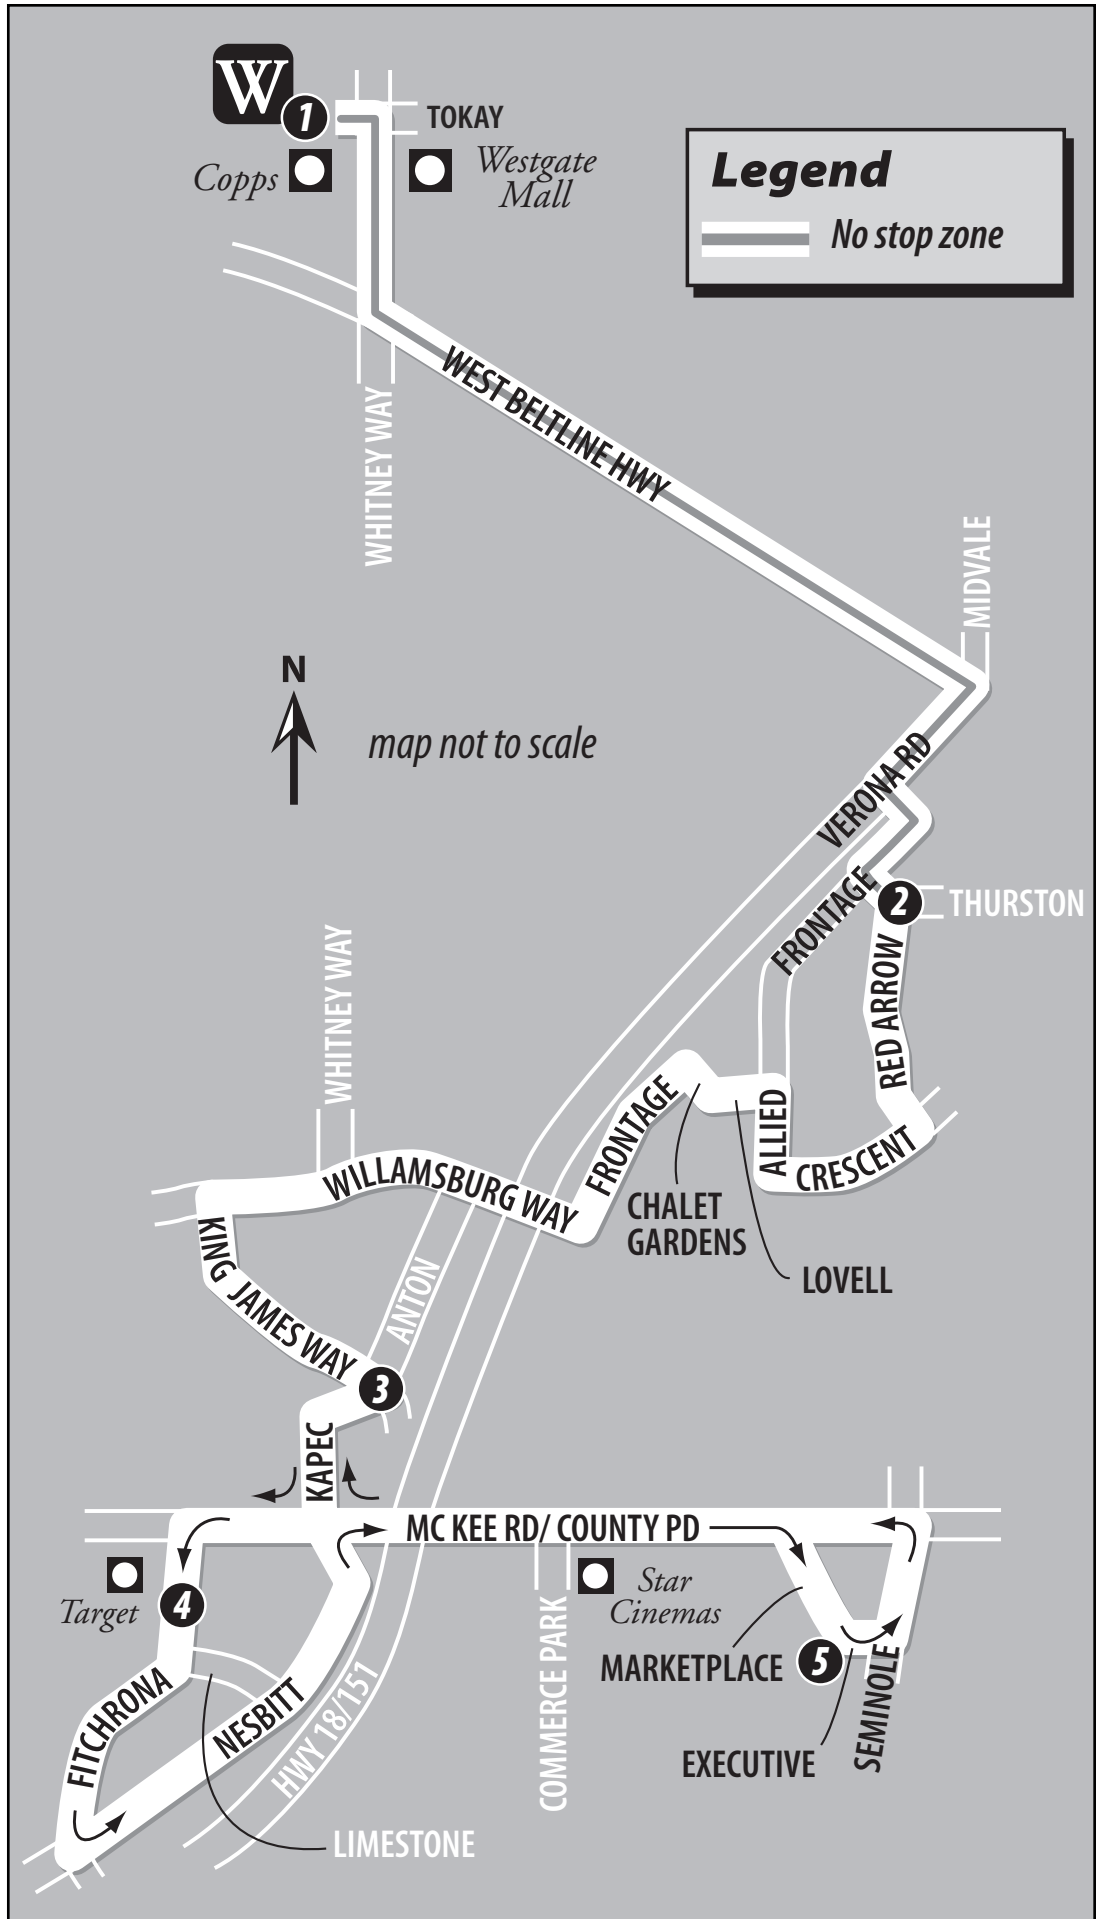

Route 59

SATURDAY
SUNDAY
HOLIDAY

Route 59

59 Sat/Sun/Holiday – West Transfer Point to Fitchburg

Comes From Route	West Transfer Point	Red Arrow Trl. and Thurston La.	King James Way and Anton Dr.	Fitchrona Rd. and Target Store	Becomes Route
	1	2	3	4	
18	7:30	7:37	7:46	7:51	59
18	8:30	8:37	8:46	8:51	59
18	9:30	9:37	9:46	9:51	59
18	10:30	10:37	10:46	10:51	59
18	11:30	11:37	11:46	11:51	59
18	12:30	12:37	12:46	12:51	59
18	1:30	1:37	1:46	1:51	59
18	2:30	2:37	2:46	2:51	59
18	3:30	3:37	3:46	3:51	59
18	4:30	4:37	4:46	4:51	59
18	5:30	5:37	5:46	5:51	59
18	6:30	6:37	6:46	6:51	59*
18	7:30	7:37	7:46	7:51	59
18	8:30	8:37	8:46	8:51	59
18	9:30	9:37	9:46	9:51	59
18	10:30	10:37	10:46	-:-	G

* On holidays bus returns to garage.

59 Sat/Sun/Holiday – Fitchburg to West Transfer Point

Comes From Route	Fitchrona Rd. and Target Store	Executive Dr. and Marketplace Dr.	King James Way and Anton Dr.	Red Arrow Trl. and Thurston La.	West Transfer Point	Becomes Route
	4	5	3	2	1	
G	-:-	-:-	7:07	7:16	7:24	18
59	7:52	8:00	8:06	8:15	8:24	18
59	8:52	9:00	9:06	9:15	9:24	18
59	9:52	10:00	10:06	10:15	10:24	18
59	10:52	11:00	11:06	11:15	11:24	18
59	11:52	12:00	12:06	12:15	12:24	18
59	12:52	1:00	1:06	1:15	1:24	18
59	1:52	2:00	2:06	2:15	2:24	18
59	2:52	3:00	3:06	3:15	3:24	18
59	3:52	4:00	4:06	4:15	4:24	18
59	4:52	5:00	5:06	5:15	5:24	18
59	5:52	6:00	6:06	6:15	6:24	18
59	6:52	7:00	7:06	7:15	7:24	18
59	7:52	8:00	8:06	8:15	8:24	18
59	8:52	9:00	9:06	9:15	9:24	18
59	9:52	10:00	10:06	10:15	10:24	18

This trip is NOT operated on Sundays or holidays.

These trips are NOT operated on holidays.

HOLIDAY

SUNDAY

SATURDAY