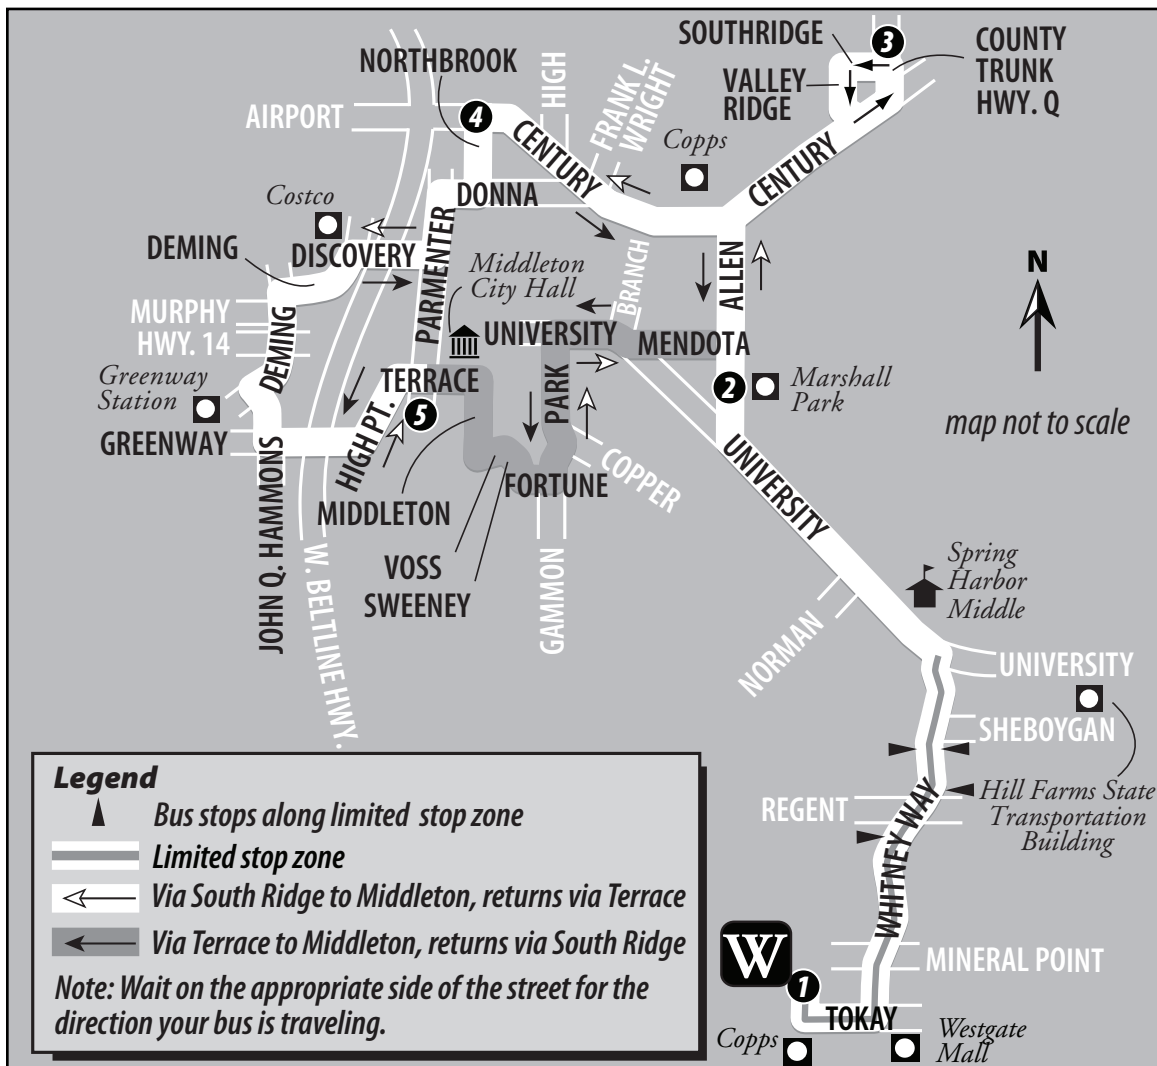

78 Saturday - West Transfer Point to Middleton

Comes From Route	West Transfer Point	Allen Blvd. and Marshall Park	Southridge Way and County Highway Q	Northbrook Dr. and Century Ave.	Terrace Ave. and Parmenter St.	Becomes Route
NA	-:-	-:-	-:-	-:-	-:-	NA
78	7:00	7:09	7:14	7:20	7:31	78
78	8:00	8:09	-:-	-:-	8:16	78
78	9:00	9:09	9:14	9:20	9:31	78
78	10:00	10:09	-:-	-:-	10:16	78
78	11:00	11:09	11:14	11:20	11:31	78
78	12:00	12:09	-:-	-:-	12:16	78
78	1:00	1:09	1:14	1:20	1:31	78
78	2:00	2:09	-:-	-:-	2:16	78
78	3:00	3:09	3:14	3:20	3:31	78
78	4:00	4:09	-:-	-:-	4:16	78
78	5:00	5:09	5:14	5:20	5:31	78
78	6:00	6:09	-:-	-:-	6:16	78
78	7:00	7:09	7:14	7:20	7:31	78
78	8:00	8:09	-:-	-:-	8:16	78
78	9:00	9:09	9:14	9:20	9:31	78
78	10:00	10:09	-:-	-:-	10:16	78

78 Saturday - Middleton to West Transfer Point

Comes From Route	Terrace Ave. and Parmenter St.	Northbrook Dr. and Century Ave.	Southridge Way and County Highway Q	Allen Blvd. and Marshall Park	West Transfer Point	Becomes Route
G	6:16	6:27	6:34	6:40	6:50	78
78	7:31	-:-	-:-	7:40	7:50	78
78	8:16	8:27	8:34	8:40	8:50	78
78	9:31	-:-	-:-	9:40	9:50	78
78	10:16	10:27	10:34	10:40	10:50	78
78	11:31	-:-	-:-	11:40	11:50	78
78	12:16	12:27	12:34	12:40	12:50	78
78	1:31	-:-	-:-	1:40	1:50	78
78	2:16	2:27	2:34	2:40	2:50	78
78	3:31	-:-	-:-	3:40	3:50	78
78	4:16	4:27	4:34	4:40	4:50	78
78	5:31	-:-	-:-	5:40	5:50	78
78	6:16	6:27	6:34	6:40	6:50	78
78	7:31	-:-	-:-	7:40	7:50	78
78	8:16	8:27	8:34	8:40	8:50	78
78	9:31	-:-	-:-	9:40	9:50	78
78	10:16	10:27	10:34	10:40	10:50	G

SATURDAY

Light Type=AM
Bold Type=PM
G=garage

Important Note:

Make sure you are standing on the correct side of the street.

If you have questions on where to stand or how this route operates, call 266-4466.

Legend

1. Bus stops along limited stop zone
   - Limited stop zone
   - Via South Ridge to Middleton, returns via Terrace
   - Via Terrace to Middleton, returns via South Ridge
2. Note: Wait on the appropriate side of the street for the direction your bus is traveling.