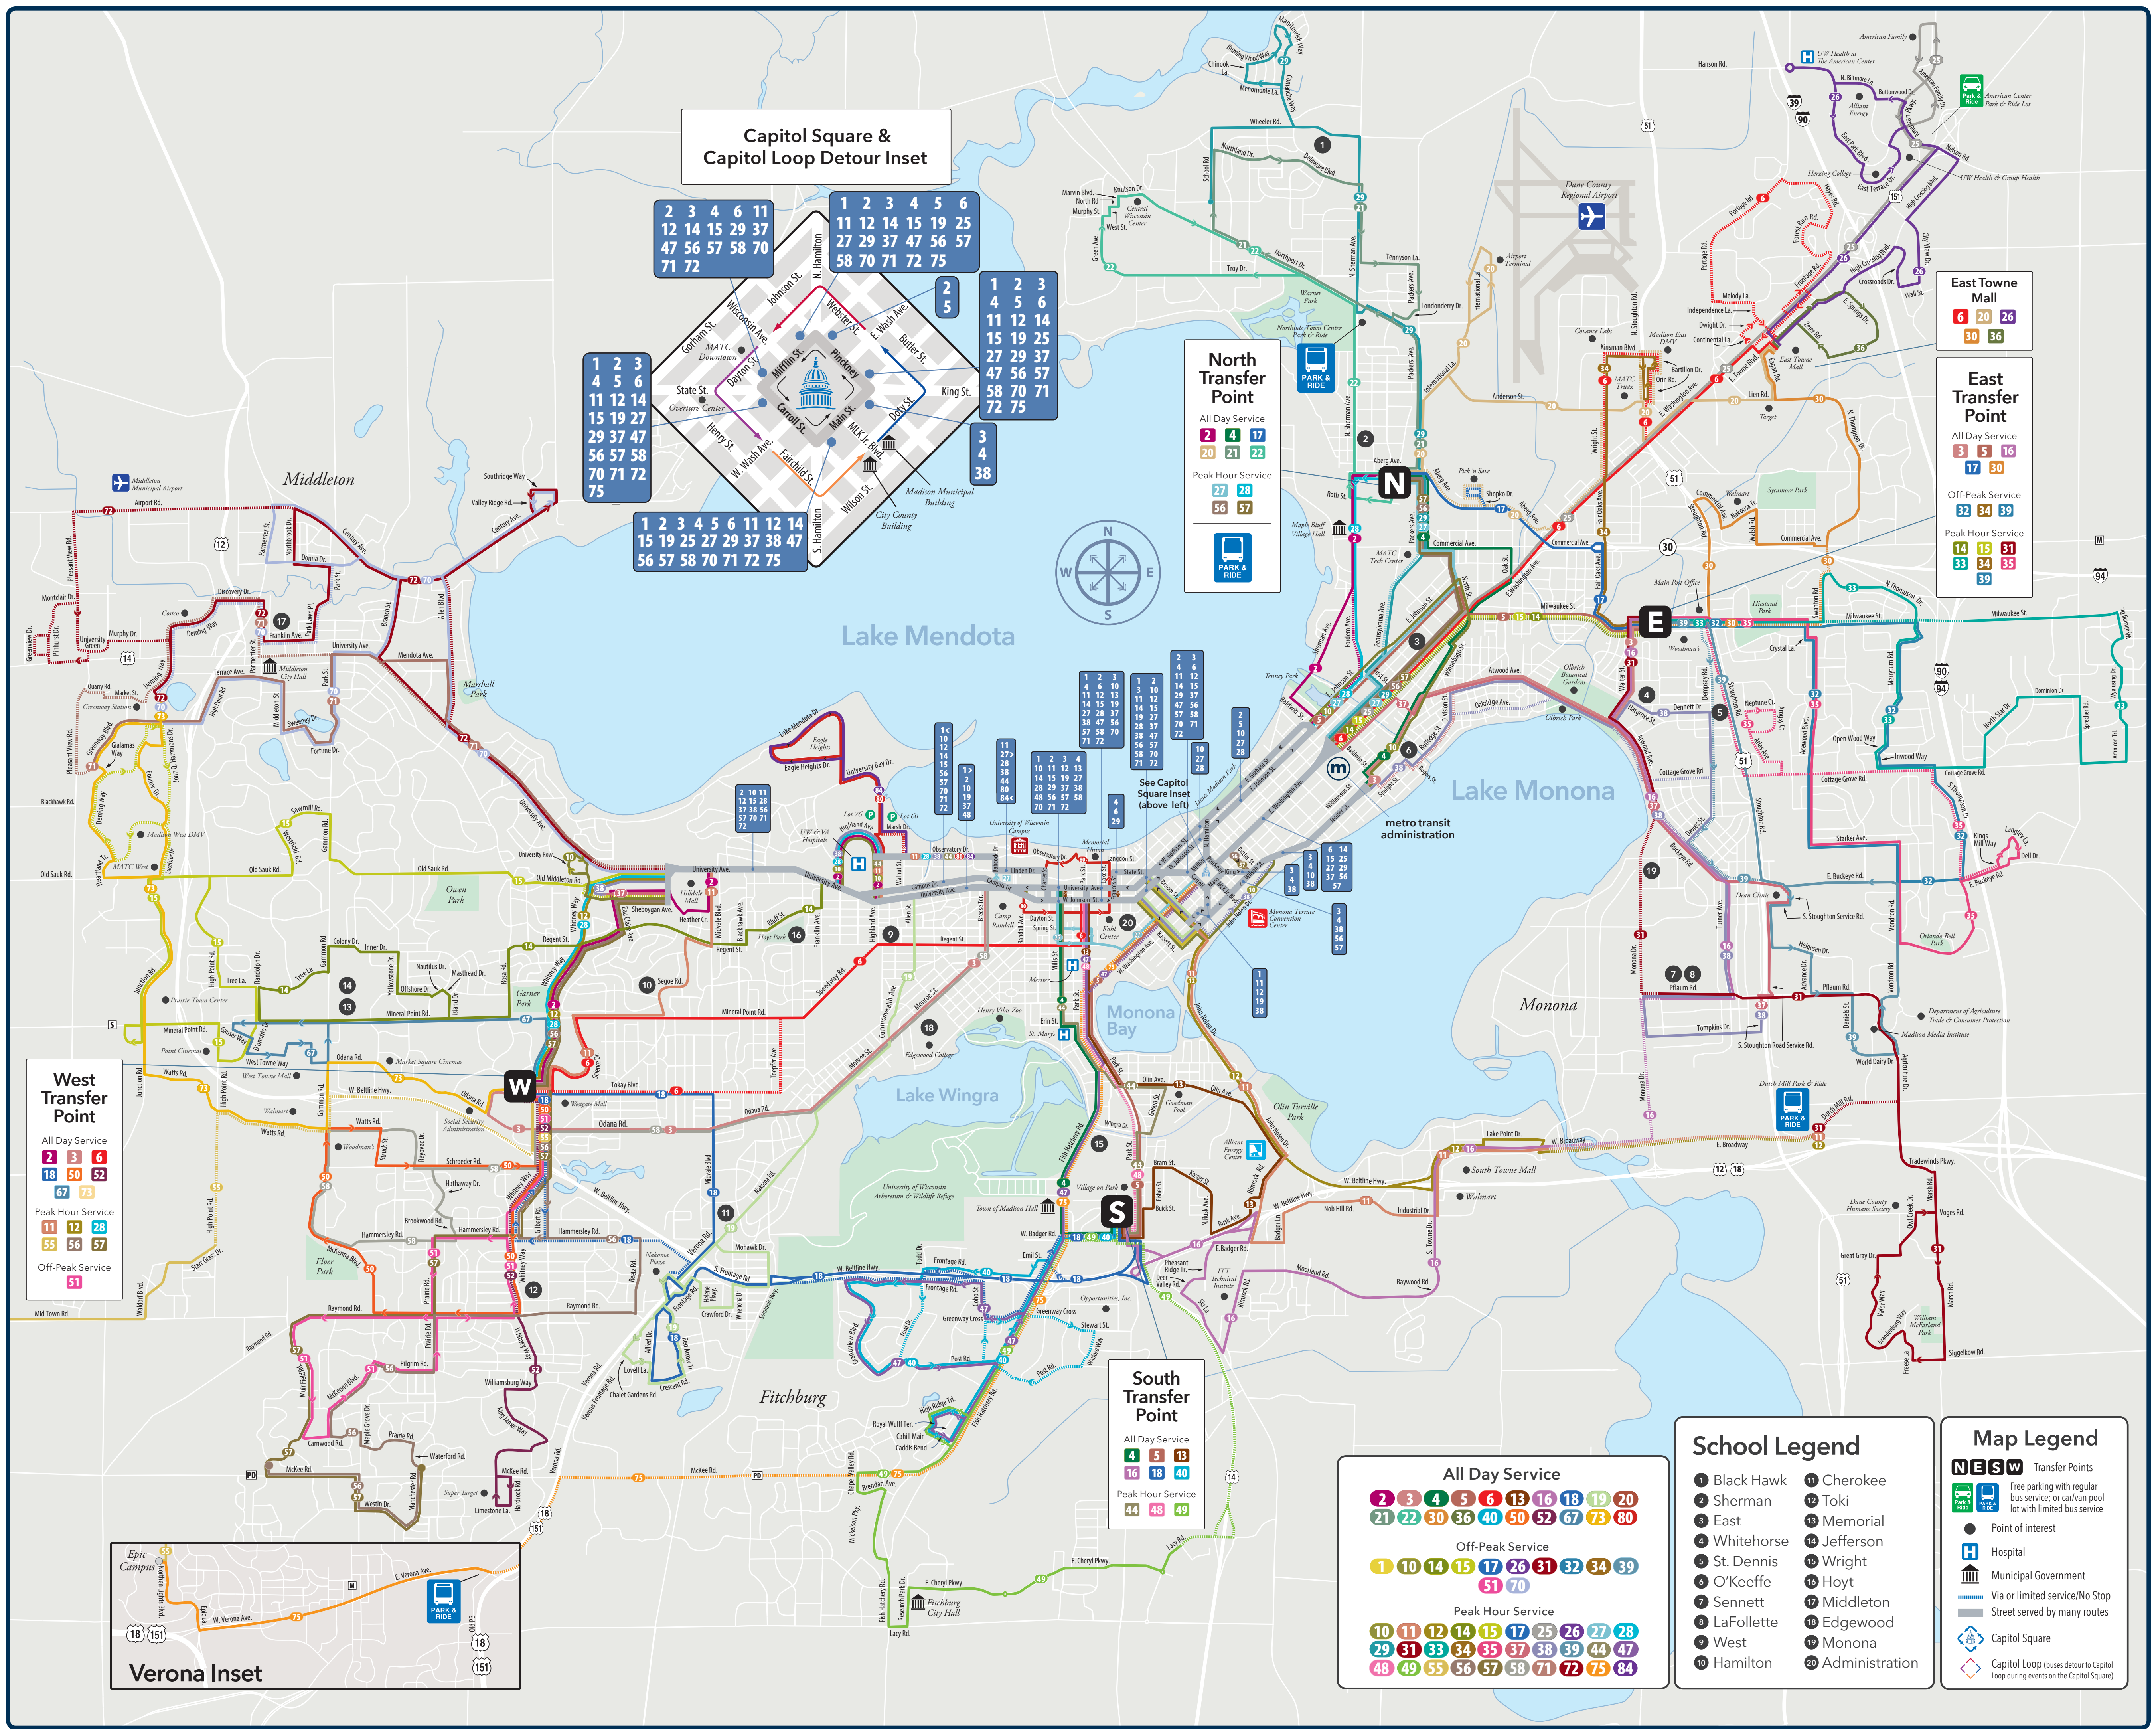

Weekday Service

(608) 266.4466
mymetrobus@cityofmadison.com
mymetrobus.com

Capitol Square & Capitol Loop Detour Inset

2 3 4 6 11 12 14 15 29 37 47 56 57 58 70 71 72	1 2 3 4 5 6 11 12 14 15 19 25 27 29 37 47 56 57 58 70 71 72 75	2 5	1 2 3 4 5 6 11 12 14 15 19 25 27 29 37 47 56 57 58 70 71 72 75

North Transfer Point

All Day Service
2 4 17
20 21 22

Peak Hour Service
27 28
56 57

PARK & RIDE

East Towne Mall
6 20 26
30 36

East Transfer Point

All Day Service
3 5 16
17 30

Off-Peak Service
32 34 39

Peak Hour Service
14 15 31
33 34 35
39

West Transfer Point

All Day Service
2 3 6
18 50 52
67 73

Peak Hour Service
11 12 28
55 56 57

Off-Peak Service
51

South Transfer Point

All Day Service
4 5 13

Peak Hour Service
44 48 49

All Day Service

2 3 4 5 6 13 16 18 19 20
21 22 30 36 40 50 52 67 73 80

Off-Peak Service

1 10 14 15 17 26 31 32 34 39
51 70

Peak Hour Service

10 11 12 14 15 17 25 26 27 28
29 31 33 34 35 37 38 39 44 47
48 49 55 56 57 58 71 72 75 84

School Legend

- 1 Black Hawk
- 2 Sherman
- 3 East
- 4 Whitehorse
- 5 St. Dennis
- 6 O'Keefe
- 7 Sennett
- 8 LaFollette
- 9 West
- 10 Hamilton
- 11 Cherokee
- 12 Toki
- 13 Memorial
- 14 Jefferson
- 15 Wright
- 16 Hoyt
- 17 Middleton
- 18 Edgewood
- 19 Monona
- 20 Administration

Map Legend

NESW Transfer Points

- Free parking with regular bus service, or car/van pool lot with limited bus service
- Point of interest
- Hospital
- Municipal Government
- Via or limited service/No Stop
- Street served by many routes
- Capitol Square
- Capitol Loop (buses detour to Capitol Loop during events on the Capitol Square)

Verona Inset

Map showing routes 18 and 151 in the Verona area.