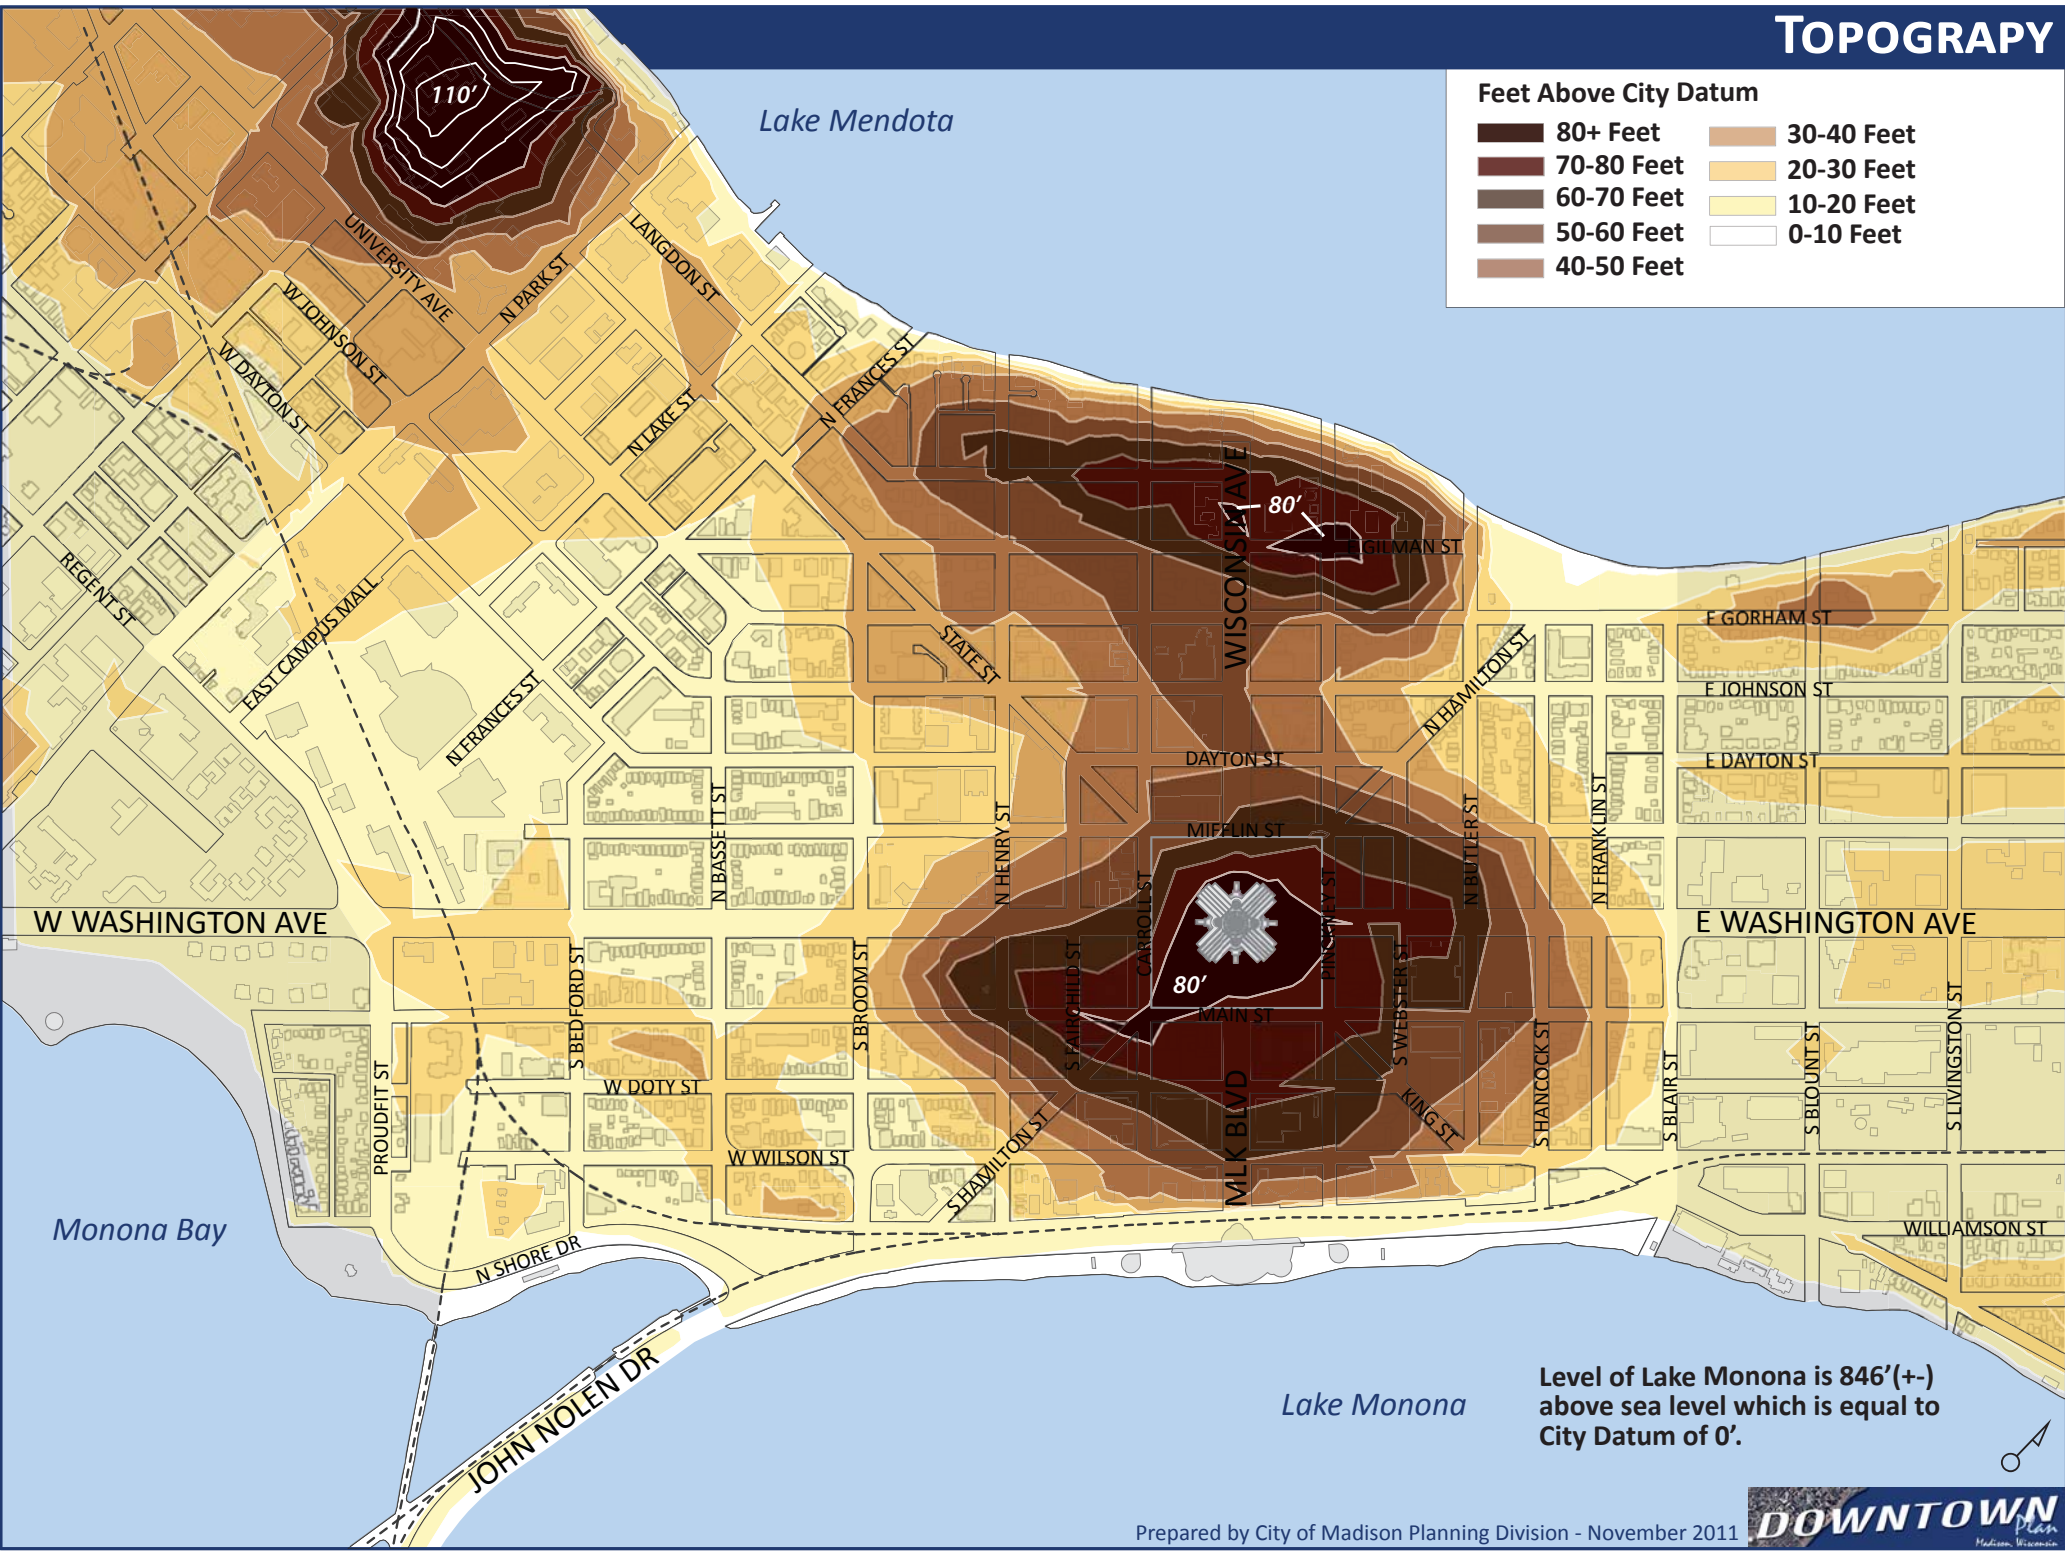

# TOPOGRAPHY

Level of Lake Monona is 846'(+/-) above sea level which is equal to City Datum of 0'.