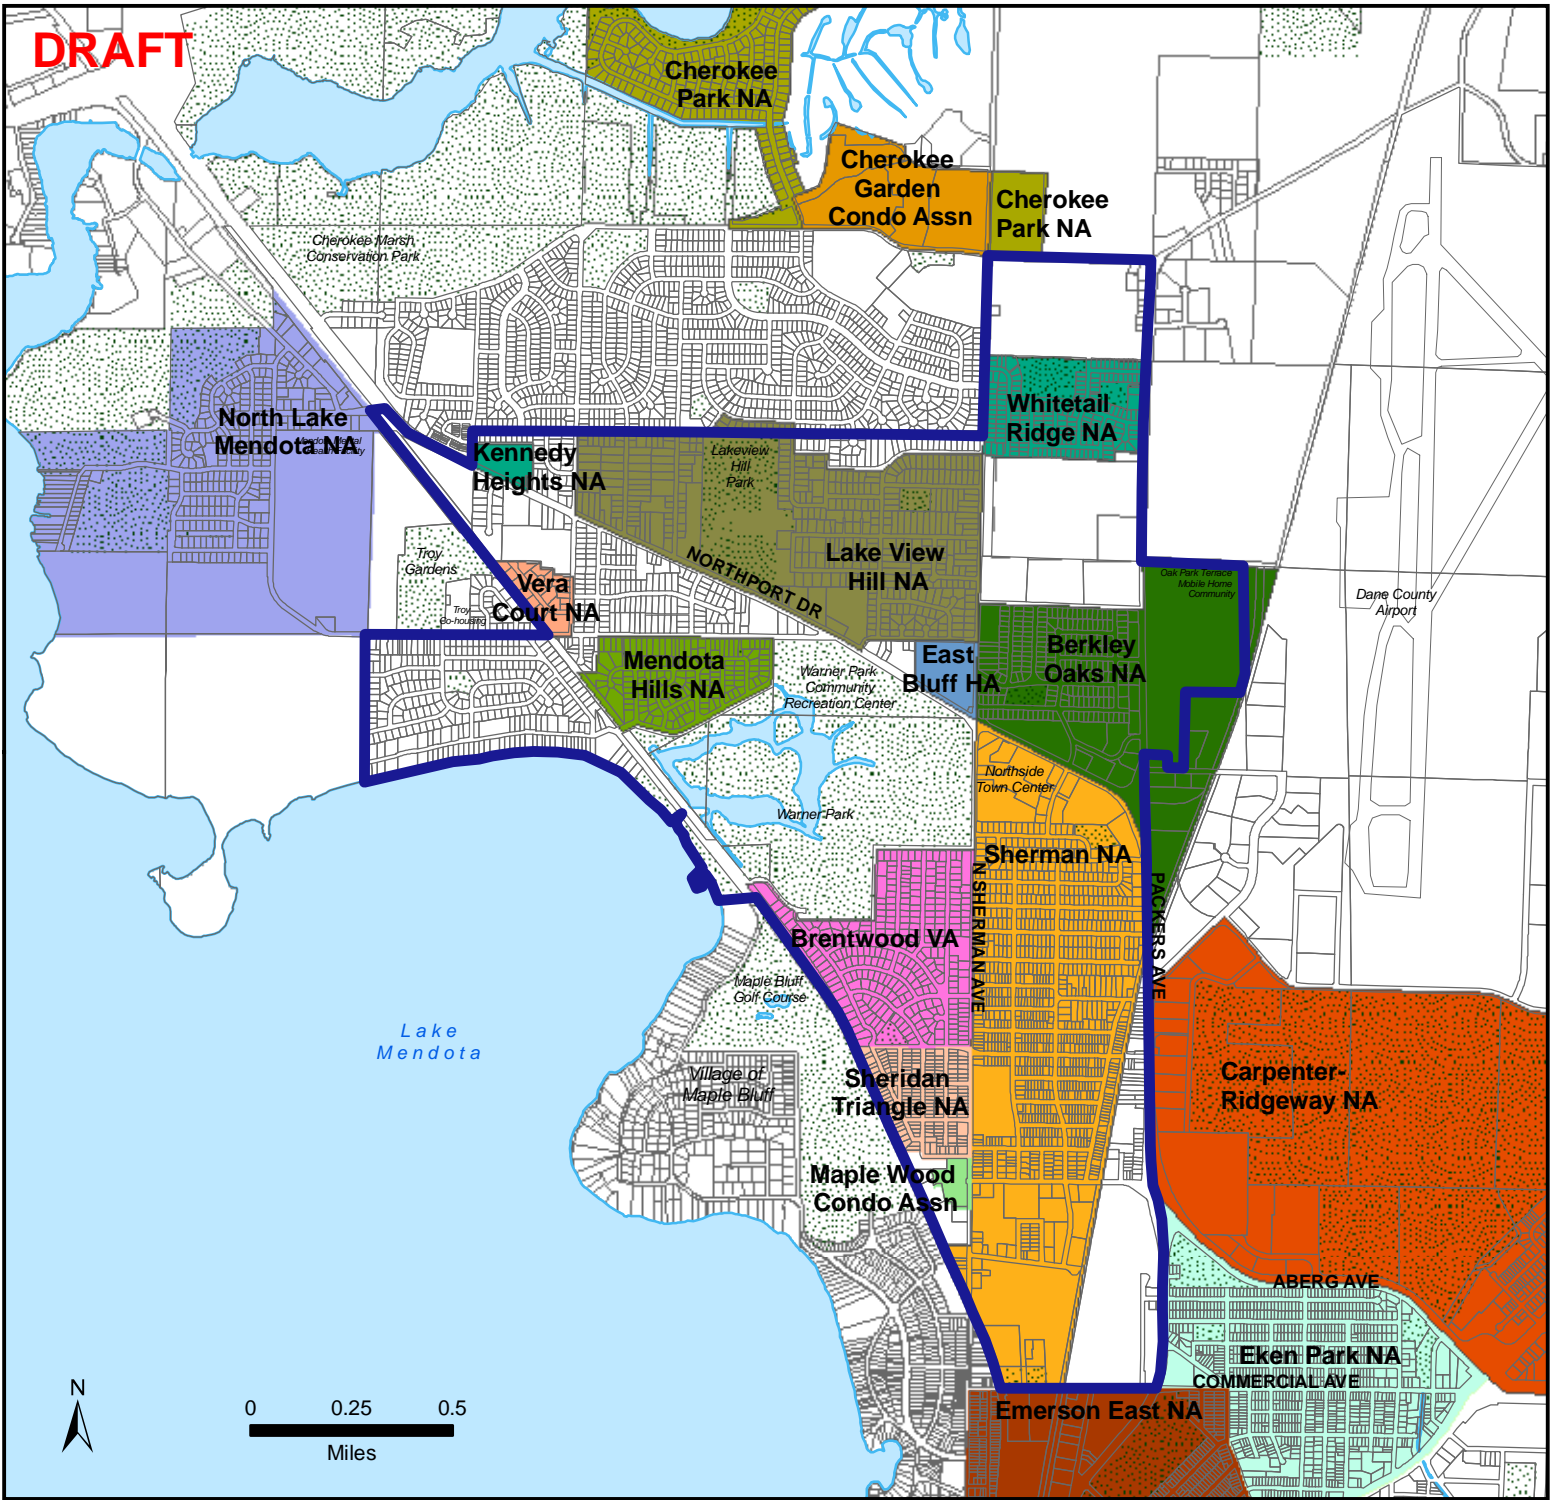

DRAFT

Northport-Warner Park-Sherman Neighborhood Plan

Neighborhoods in and near Planning Area

- HA - Homeowners Association
- NA - Neighborhood Association
- VA - Village Association

Study Area Boundary