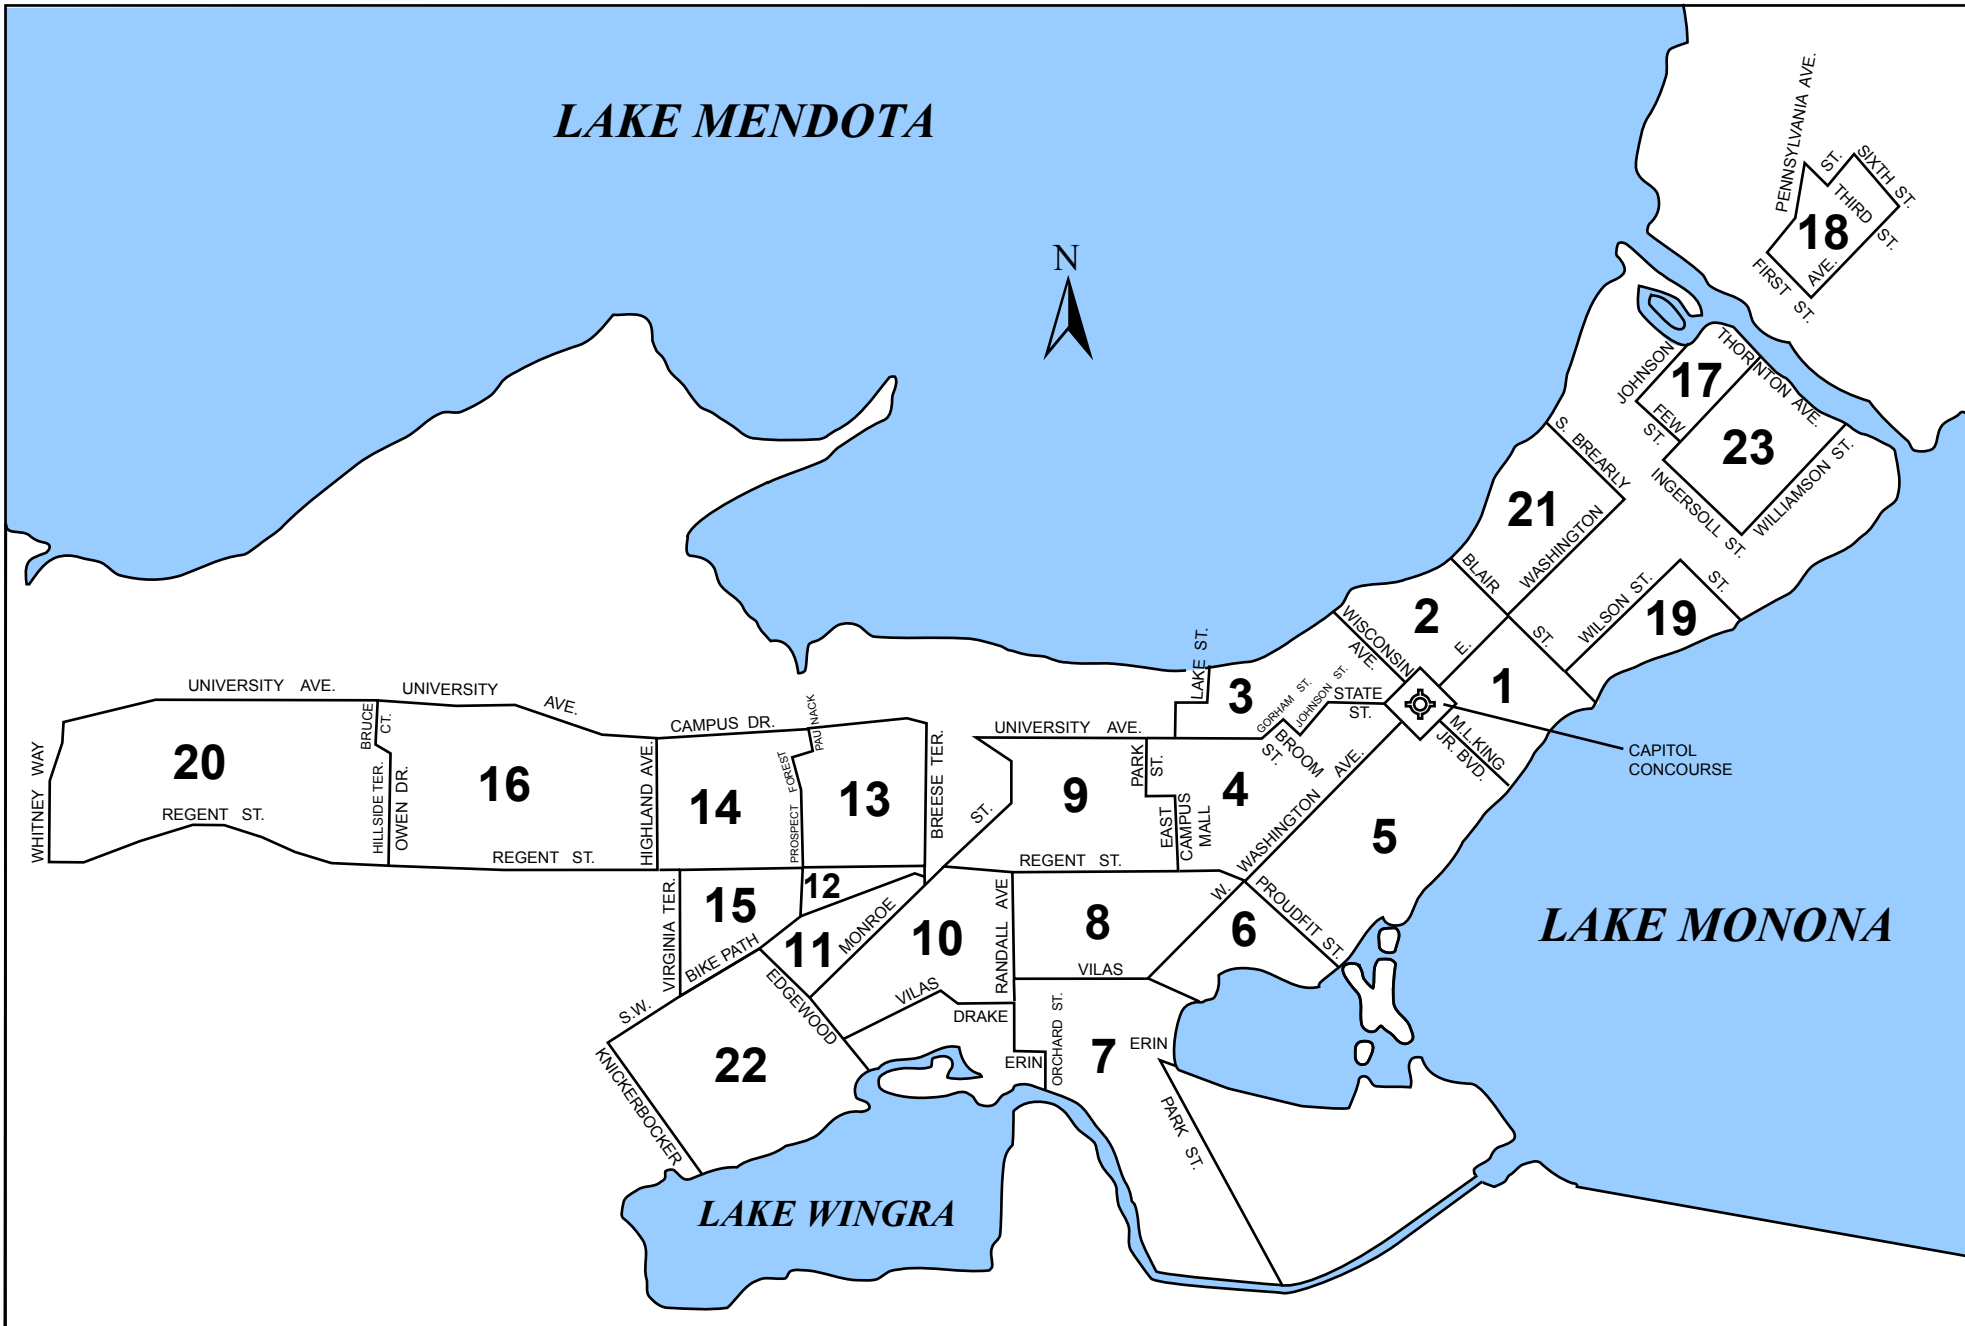

# LAKE MENDOTA

RESIDENTIAL PARKING  
PERMIT BOUNDARIES

CITY of MADISON  
TRANSPORTATION AGENCY  
PARKING DIVISION

REVISED  
JULY 2009