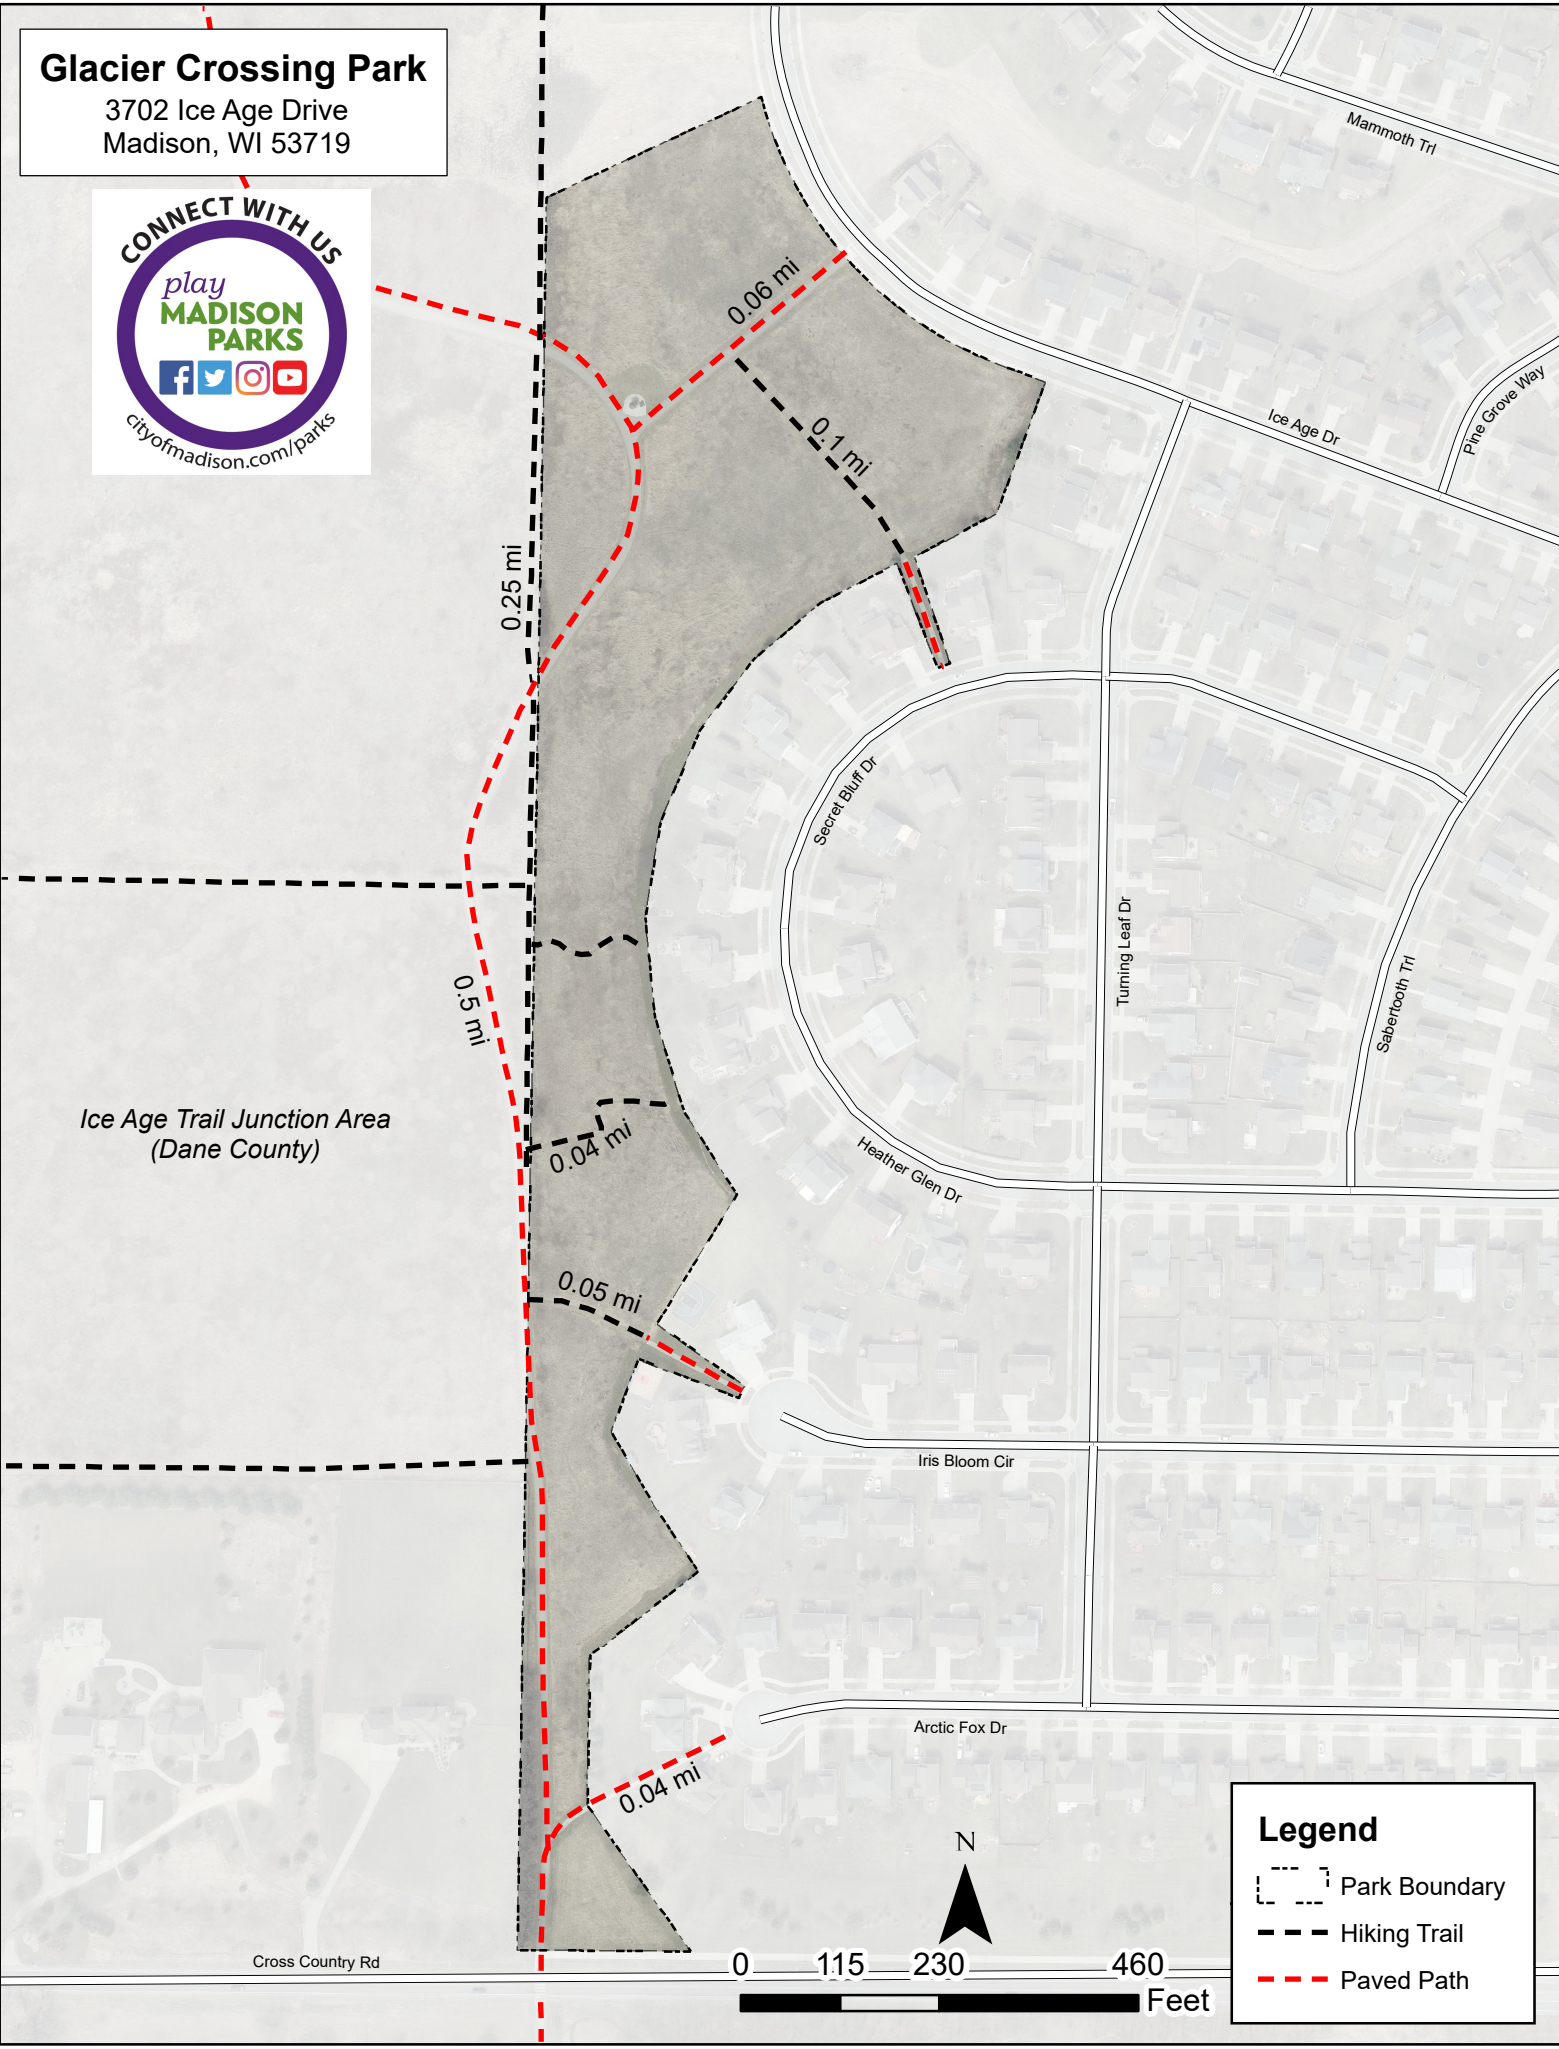

Glacier Crossing Park

3702 Ice Age Drive
Madison, WI 53719

Ice Age Trail Junction Area
(Dane County)

Legend

- Park Boundary
- Hiking Trail
- Paved Path