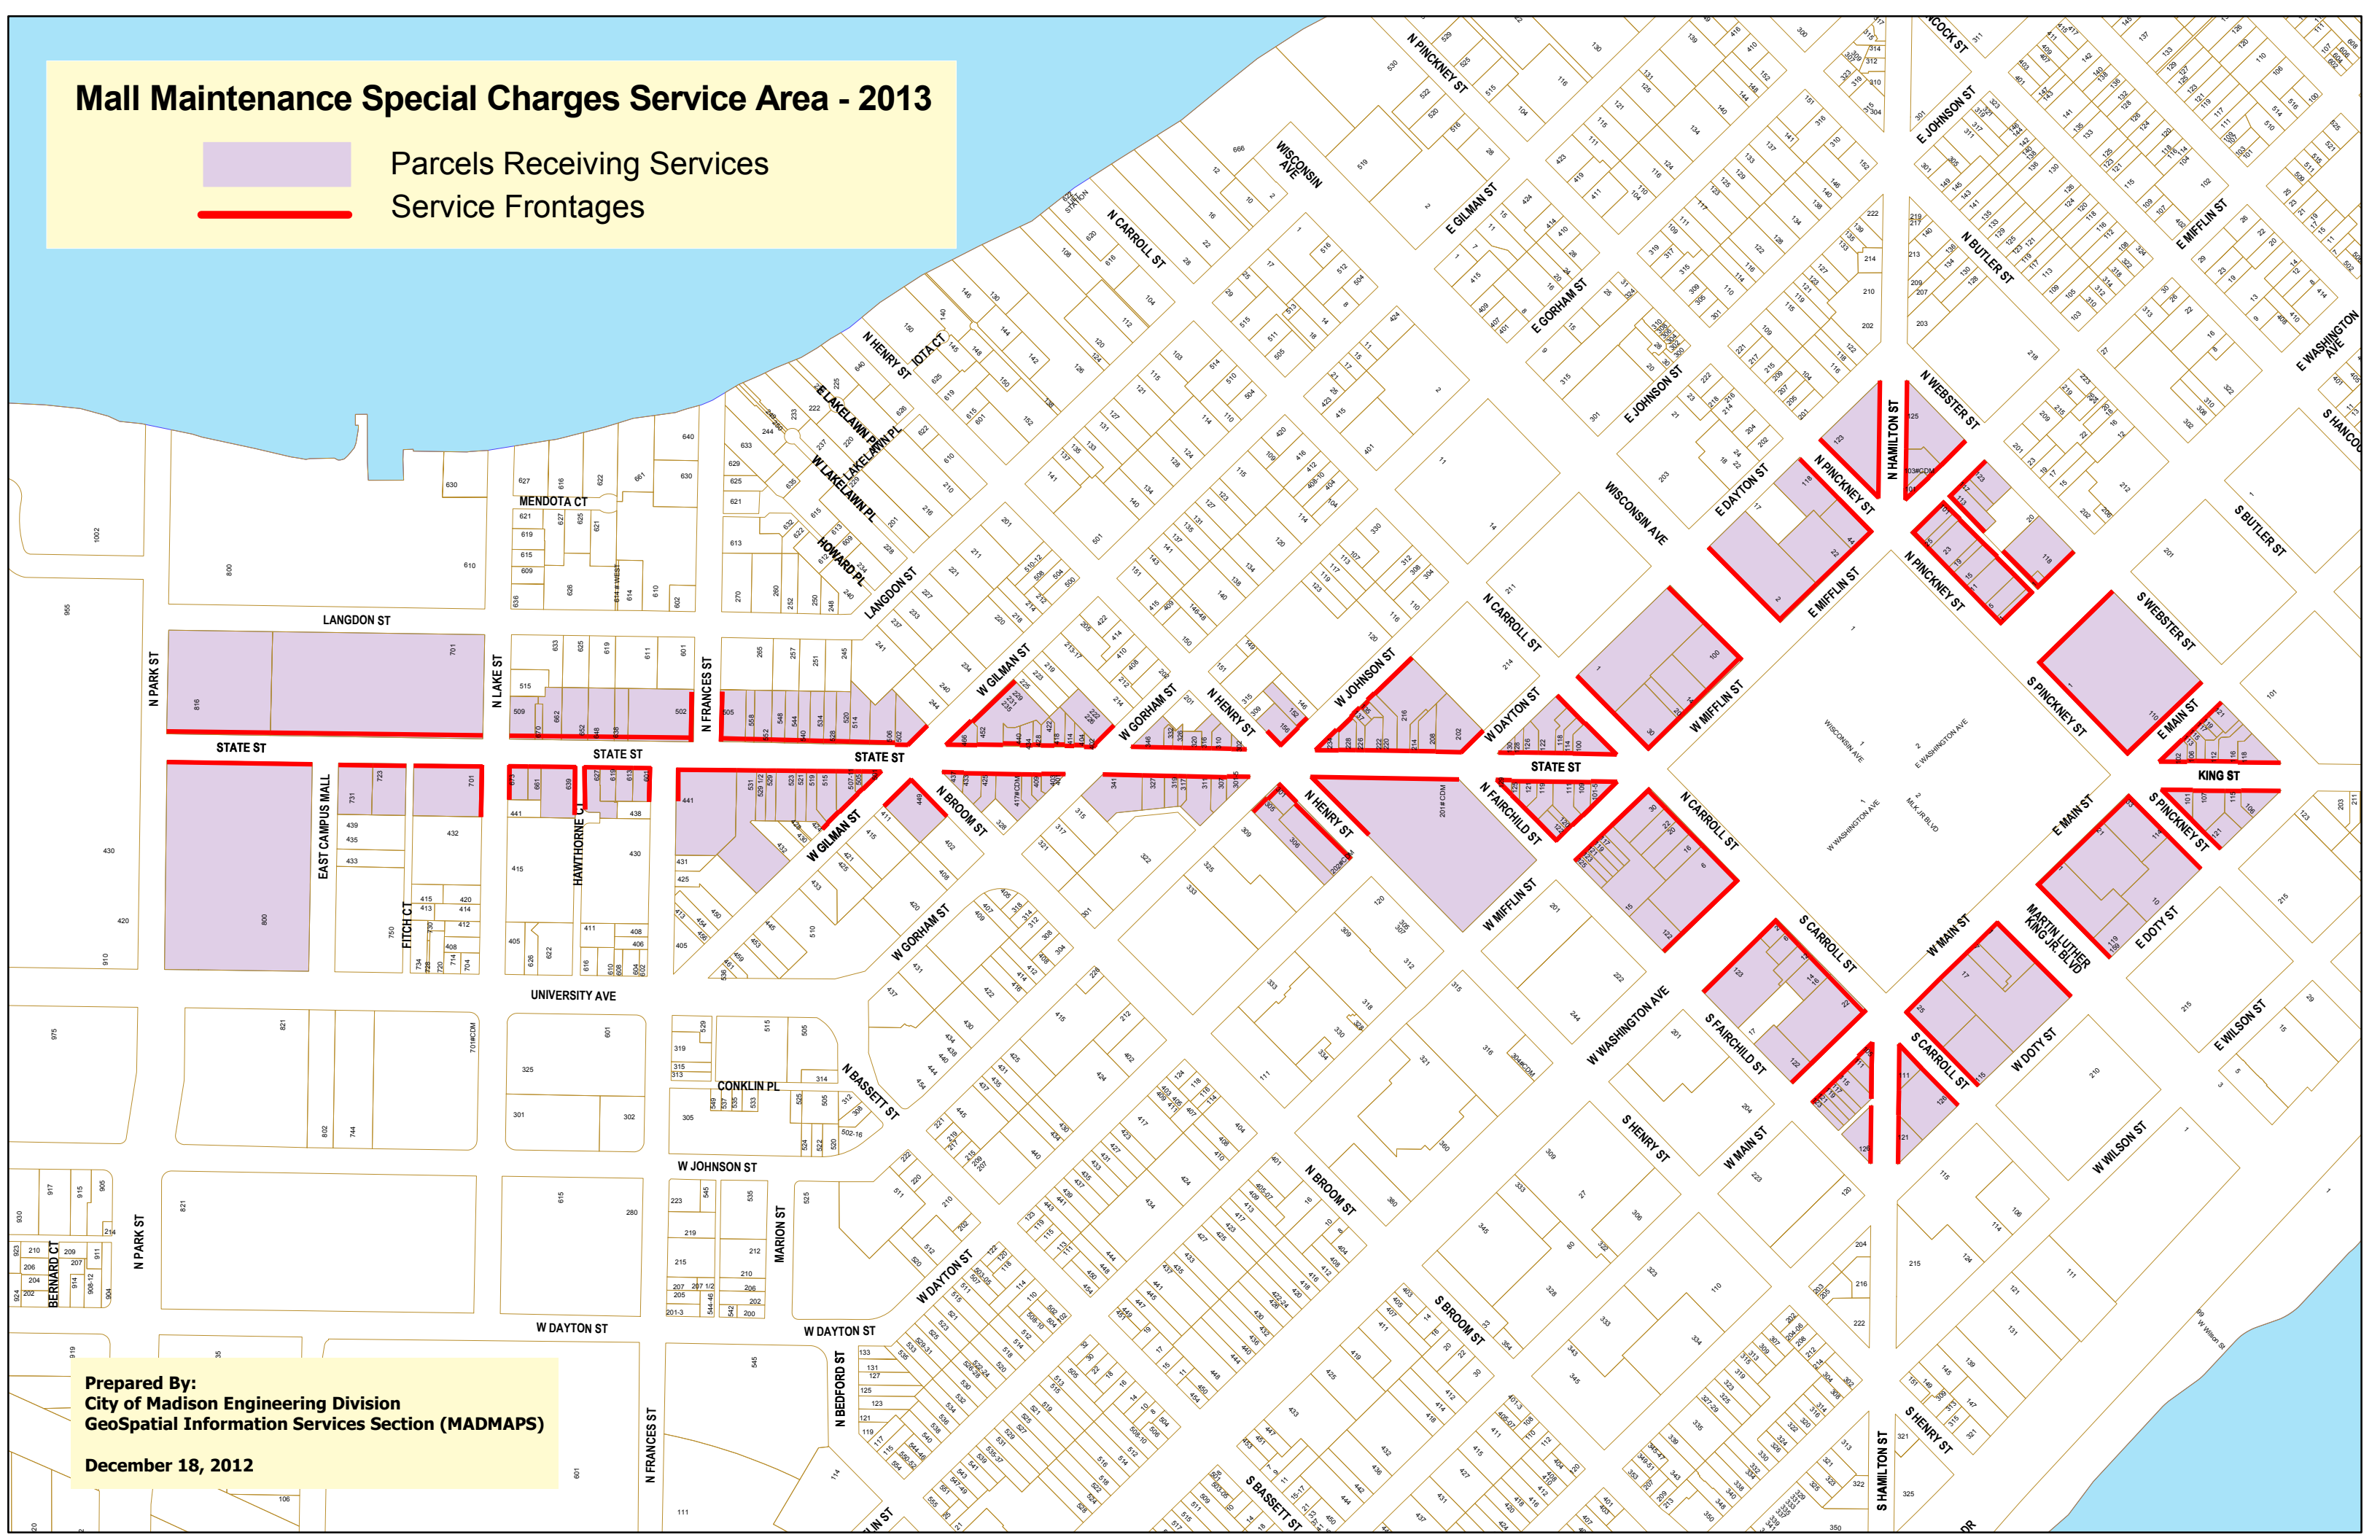

Mall Maintenance Special Charges Service Area - 2013

Parcels Receiving Services

Service Frontages

Prepared By:
City of Madison Engineering Division
GeoSpatial Information Services Section (MADMAPS)
December 18, 2012