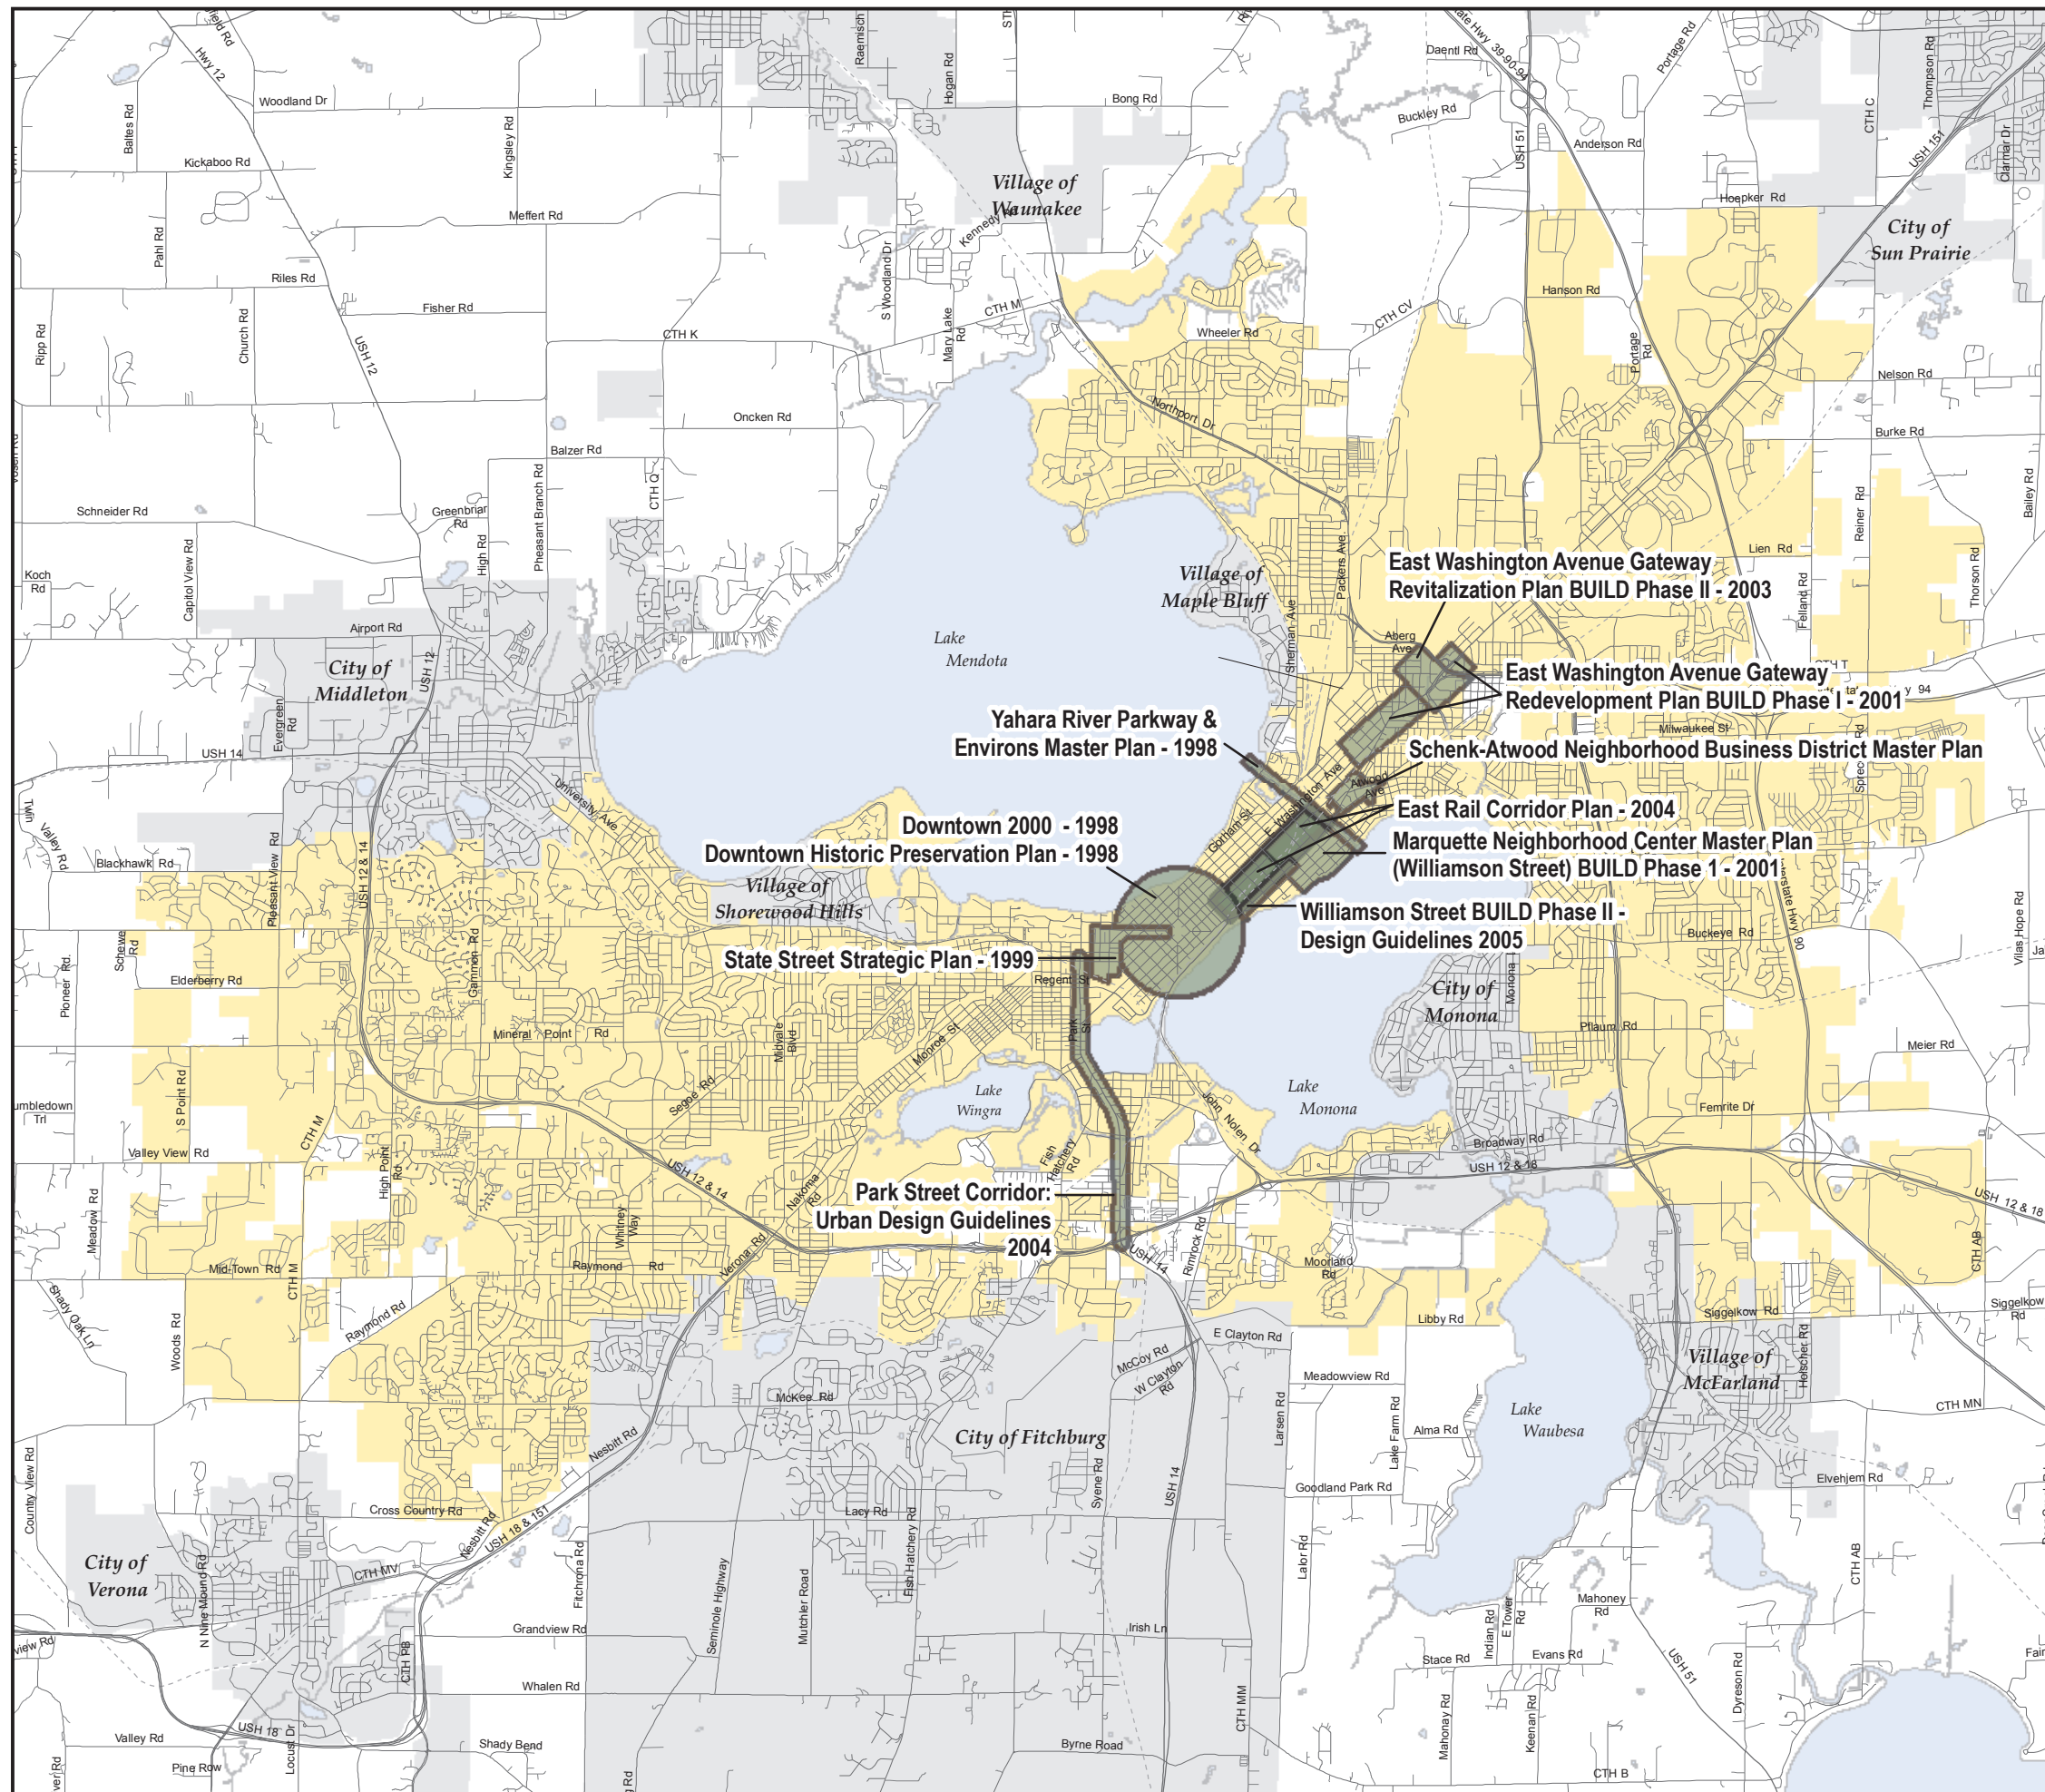

Adopted Special Area Plans

City of Madison
January 2005

-  Adopted Special Area Plans
-  City of Madison
-  Other Cities and Villages
-  Unincorporated Areas

Data Source:
City of Madison Department of Planning and Development, Planning Unit