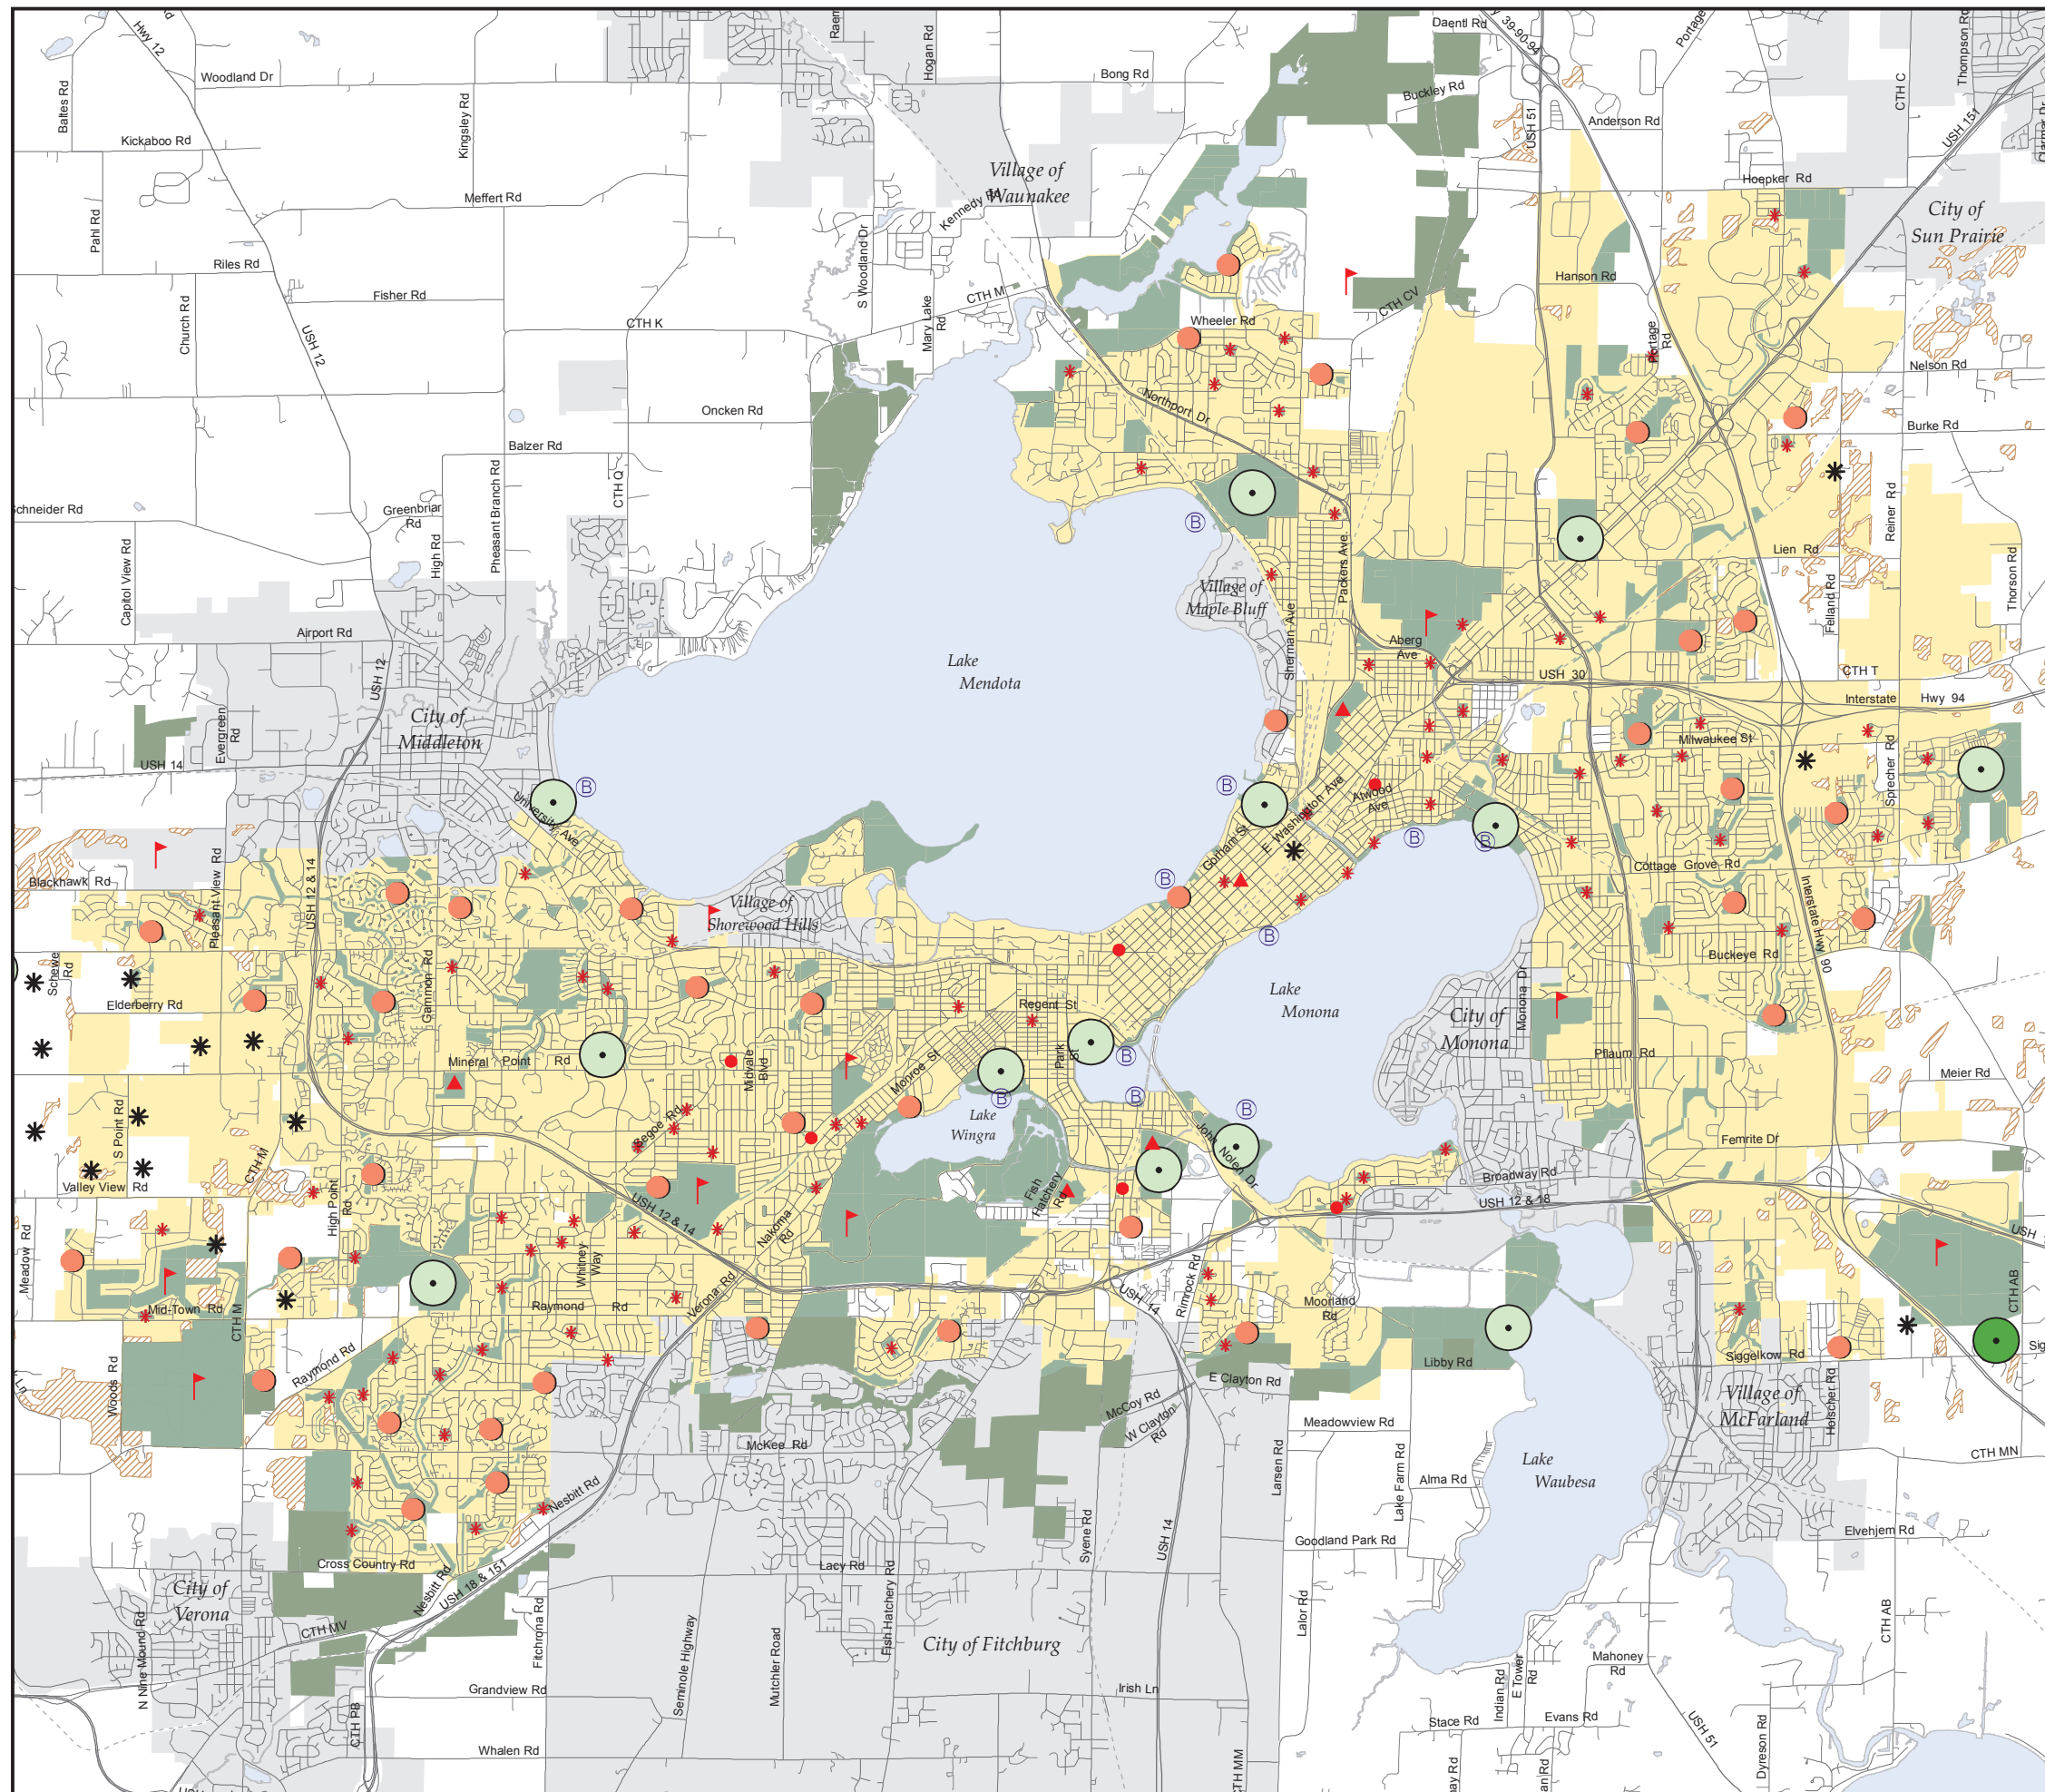

Existing & Proposed Park and Open Space

City of Madison
January 2005

- Ⓟ Beach
- 🚩 Golf Course
- ▲ Playfield
- Playlot
- * Neighborhood Park
- Area Park
- ⊙ Community Park
- ⊙ Proposed Community Park
- * Proposed playfield, area or neighborhood park
- Park, drainage or open space parcels
** includes some publicly owned open space that is not in the City of Madison*
- ▨ Woodland
- City of Madison
- Other Cities and Villages
- Unincorporated Areas

Data Source:
 City of Madison Department of Planning and Development, Planning Unit
 City of Madison Department of Parks
 Madison Area Metropolitan Planning Organization