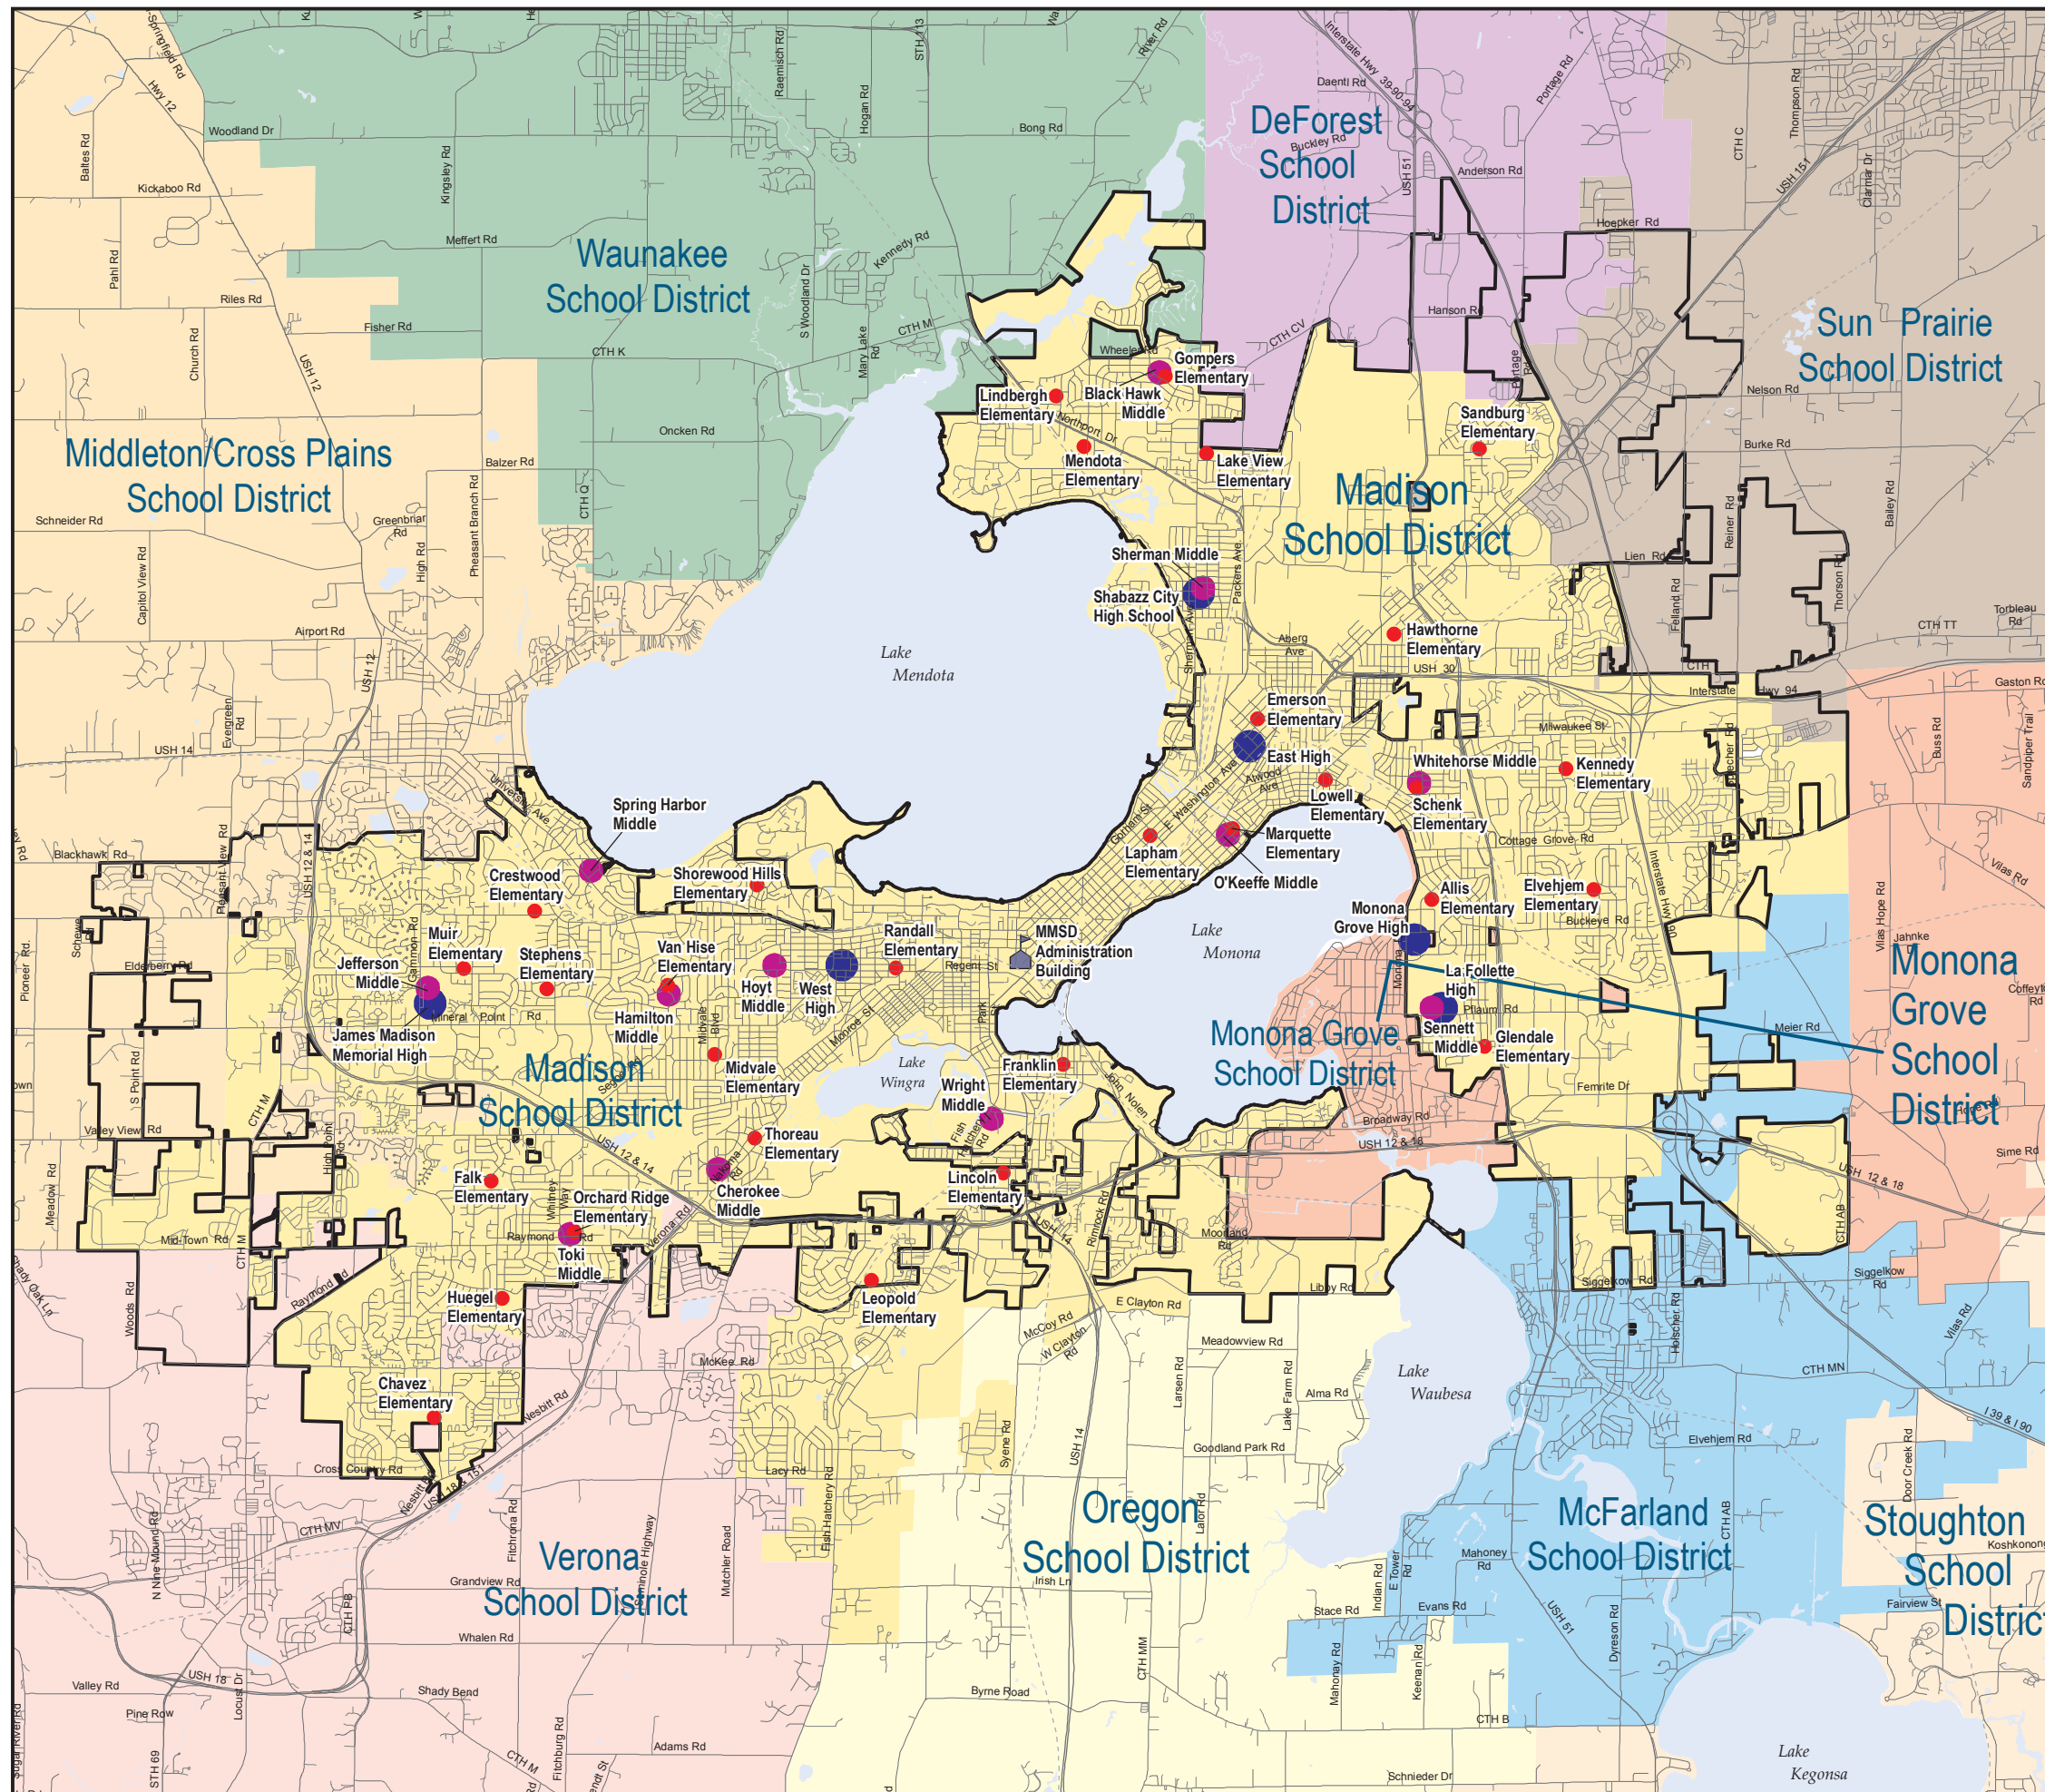

School Districts Madison Area

MMSD SCHOOL FACILITIES

- High School
- Middle School
- Elementary School
- 🏛️ Administration

SCHOOL DISTRICTS

- Madison Metropolitan
- DeForest
- McFarland
- Middleton/Cross Plains
- Monona Grove
- Oregon
- Stoughton
- Sun Prairie
- Verona
- Waunakee
- City of Madison

Data Source:
City of Madison Department of Planning and Development, Planning Unit
Madison Metropolitan School District