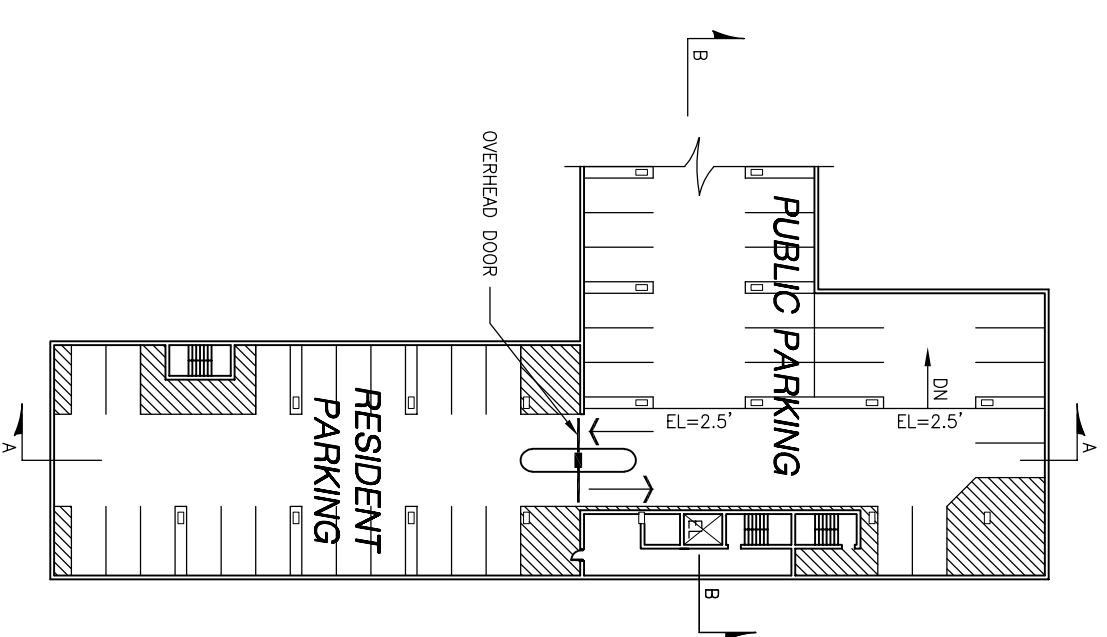

STATE HOUSE WEST APARTMENTS & PARKING
MADISON, WI

LEVEL L3

LEVEL L4

10:1104
1"=50'-0"