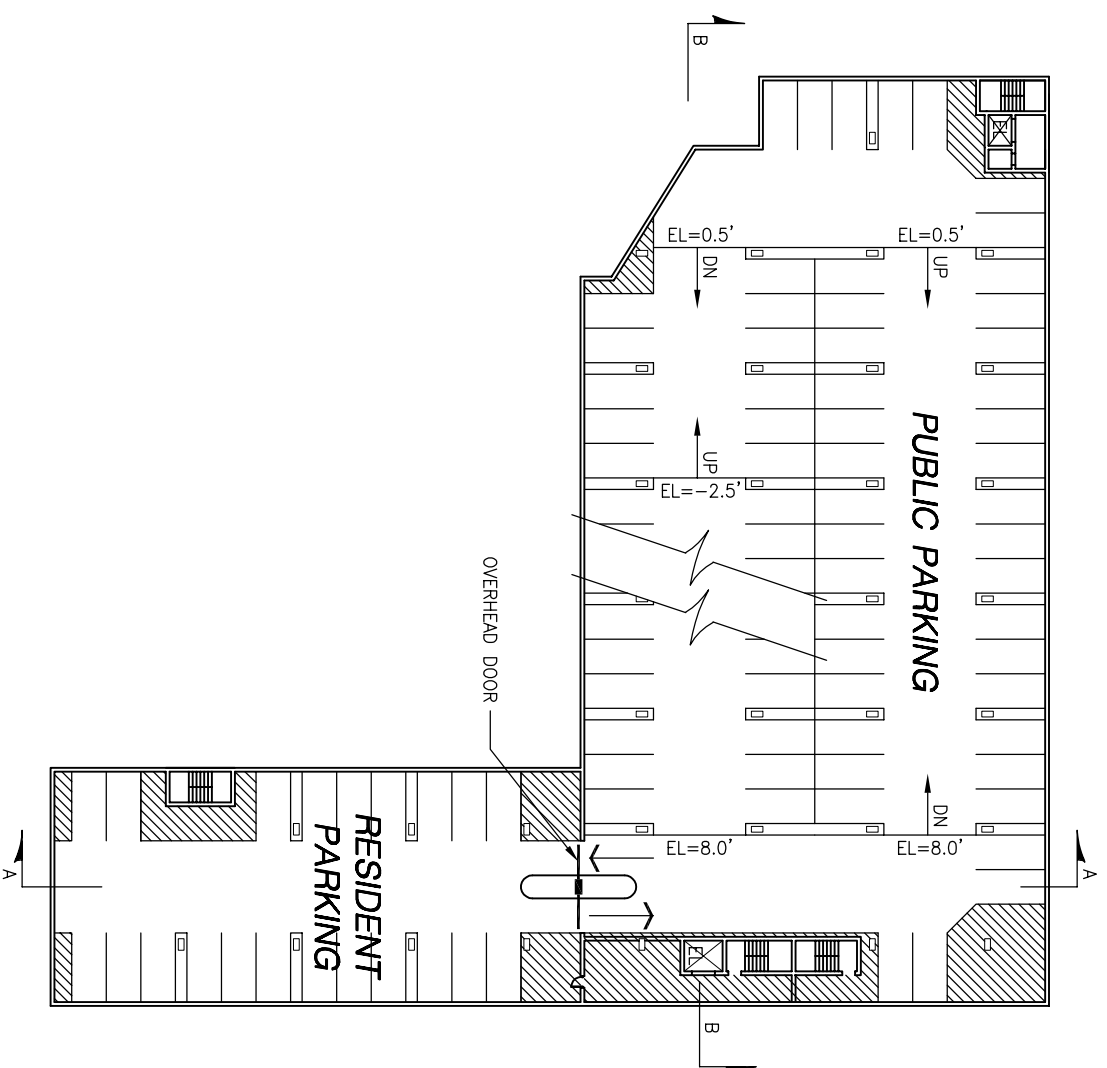

STATE HOUSE WEST APARTMENTS & PARKING
MADISON, WI

LEVEL L3

LEVEL L4

10:1104
1"=50'-0"