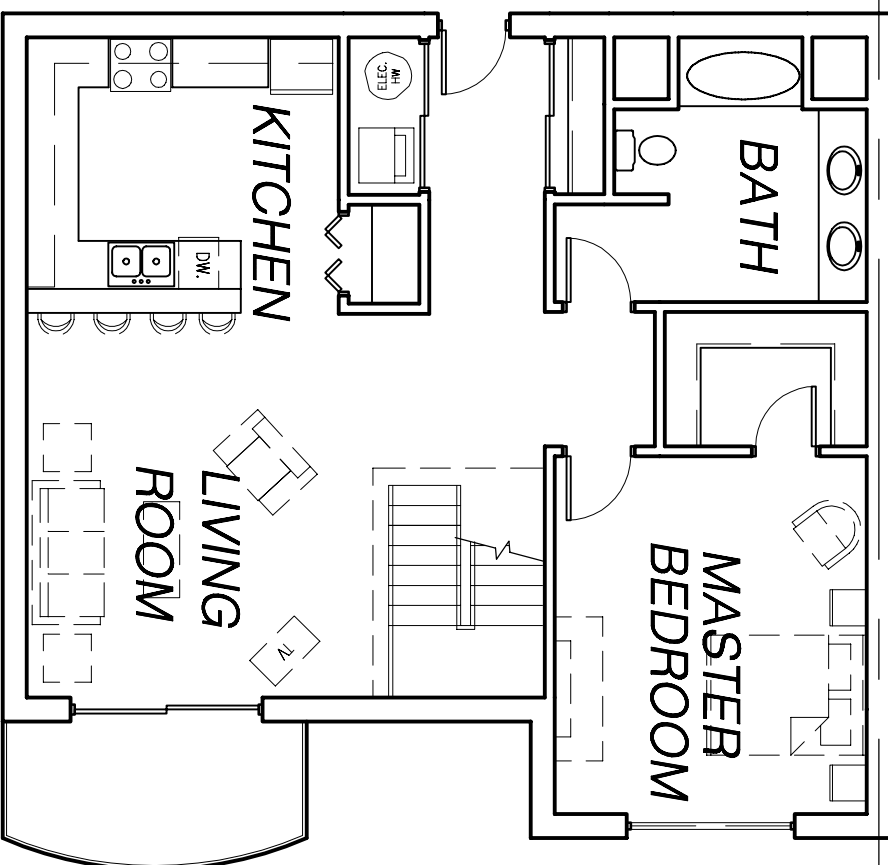

STATE HOUSE WEST APARTMENTS & PARKING
MADISON, WI

PENTHOUSE A
FIRST FLOOR
950 SF

PENTHOUSE B
FIRST FLOOR
1025 SF

PENTHOUSE A
SECOND FLOOR
750 SF

PENTHOUSE B
SECOND FLOOR
600 SF

SCALE:
1/8"=1'-0"
102104