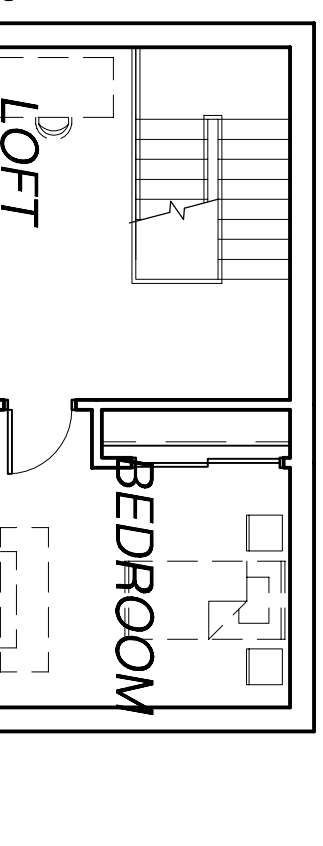

STATE HOUSE WEST APARTMENTS & PARKING
MADISON, WI

PENTHOUSE A
FIRST FLOOR
950 SF

PENTHOUSE B
FIRST FLOOR
1025 SF

PENTHOUSE A
SECOND FLOOR
750 SF

PENTHOUSE B
SECOND FLOOR
600 SF

SCALE:
1/8"=1'-0"
102104