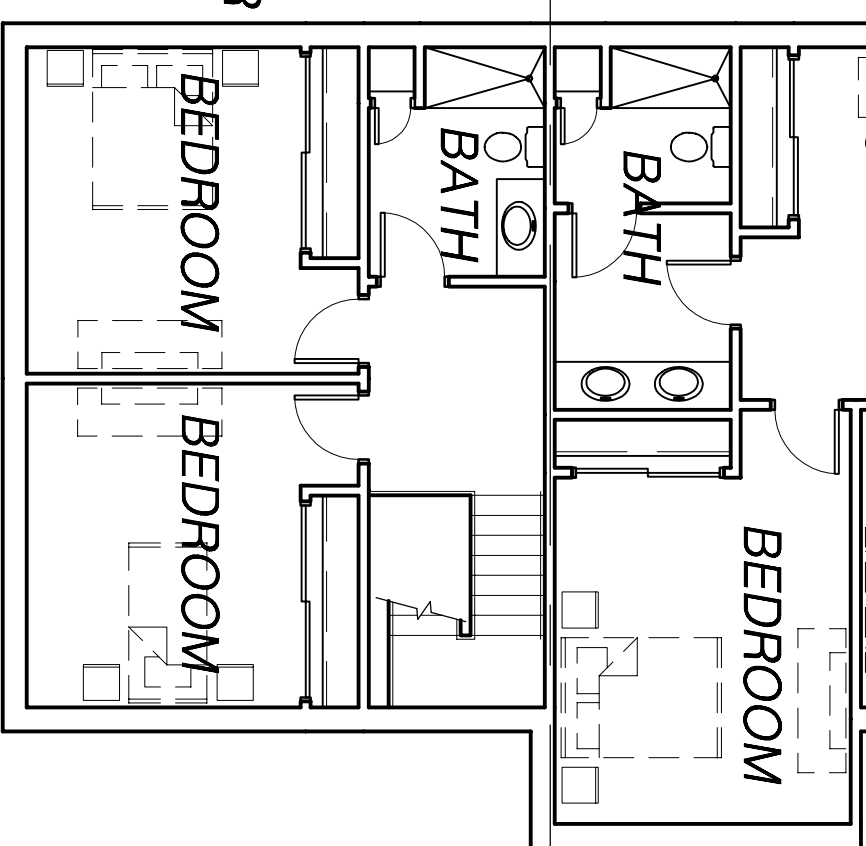

STATE HOUSE WEST APARTMENTS & PARKING
MADISON, WI

PENTHOUSE A
FIRST FLOOR
950 SF

PENTHOUSE B
FIRST FLOOR
1025 SF

PENTHOUSE A
SECOND FLOOR
750 SF

PENTHOUSE B
SECOND FLOOR
600 SF

SCALE:
1/8"=1'-0"
102104