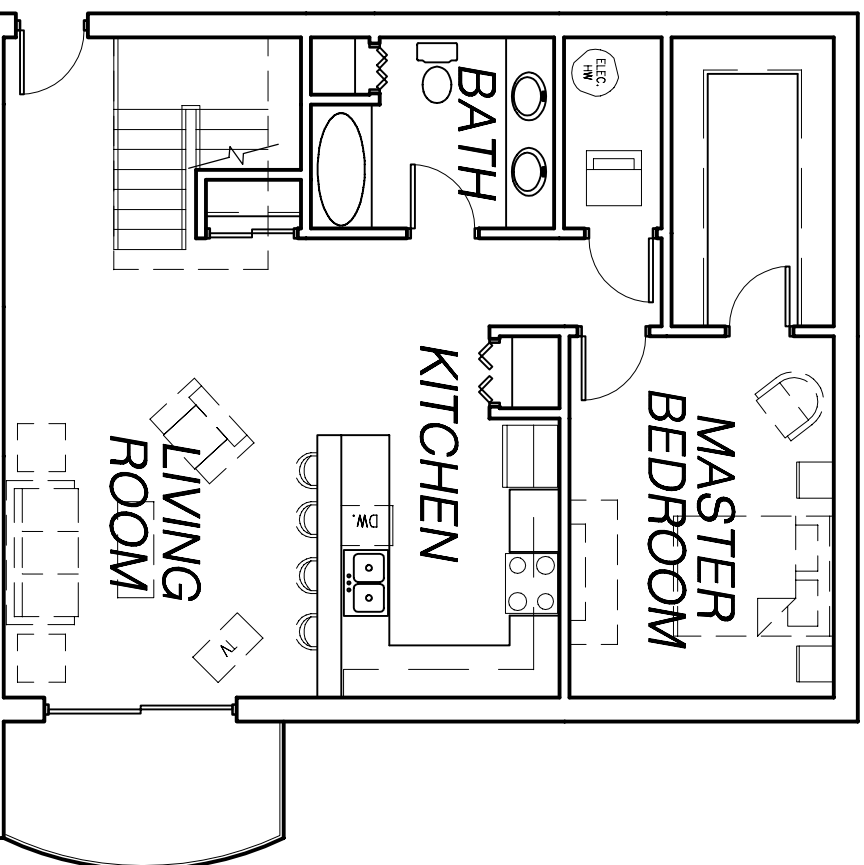

STATE HOUSE WEST APARTMENTS & PARKING
MADISON, WI

PENTHOUSE A
FIRST FLOOR
950 SF

PENTHOUSE B
FIRST FLOOR
1025 SF

PENTHOUSE A
SECOND FLOOR
750 SF

PENTHOUSE B
SECOND FLOOR
600 SF

SCALE:
1/8"=1'-0"
102104