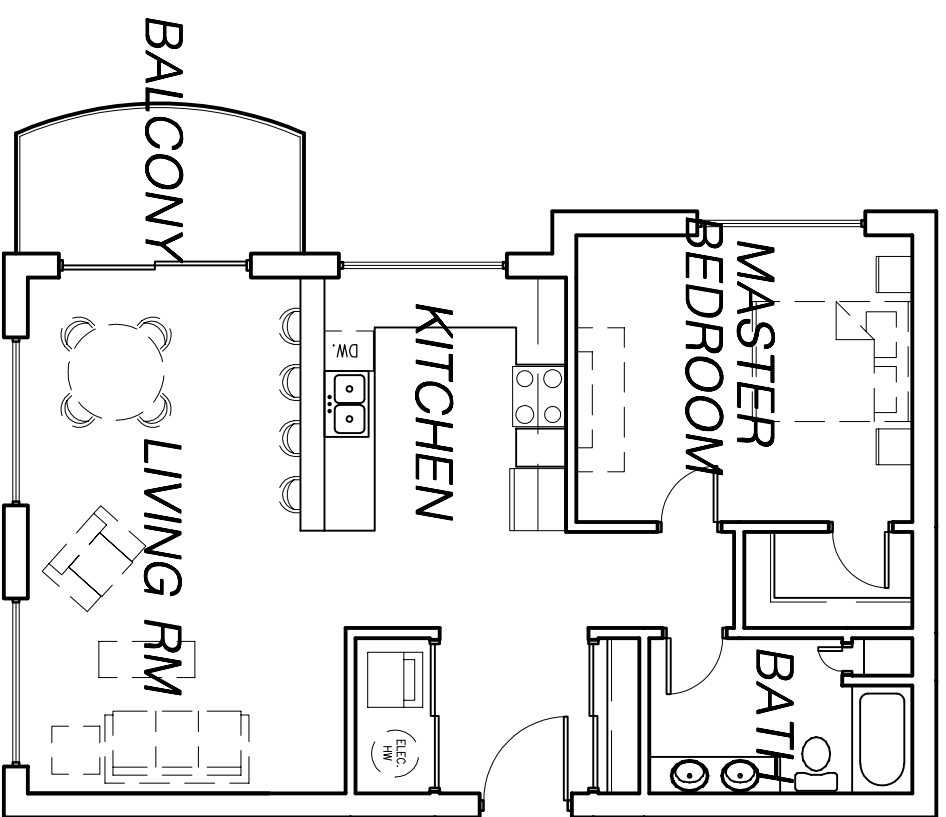

STATE HOUSE WEST APARTMENTS & PARKING
MADISON, WI

UNIT 1A
815 SF

UNIT 1B
710 SF

SCALE:
1/8"=1'-0"
102104