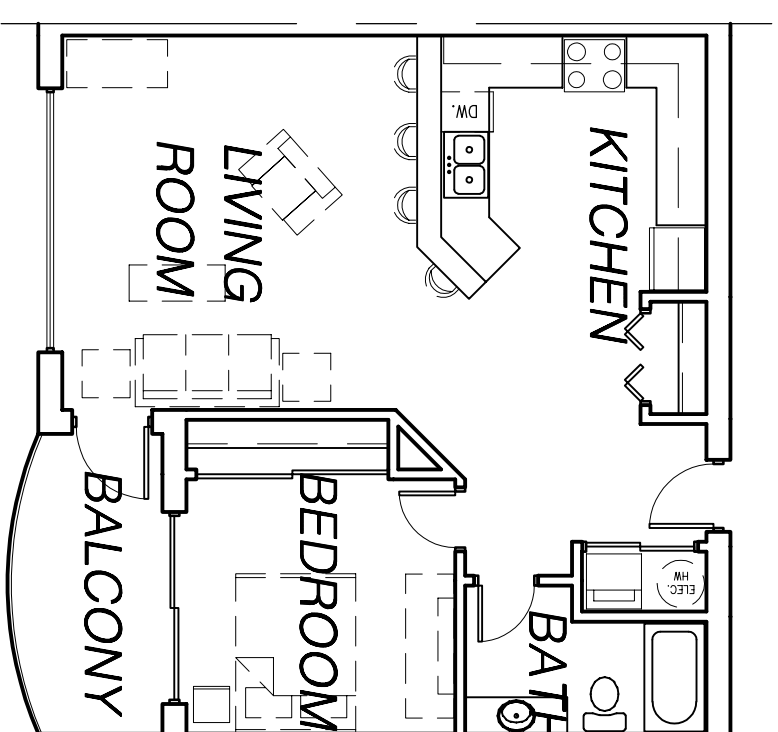

STATE HOUSE WEST APARTMENTS & PARKING
MADISON, WI

UNIT 1A
815 SF

UNIT 1B
710 SF

SCALE:
1/8"=1'-0"
102104