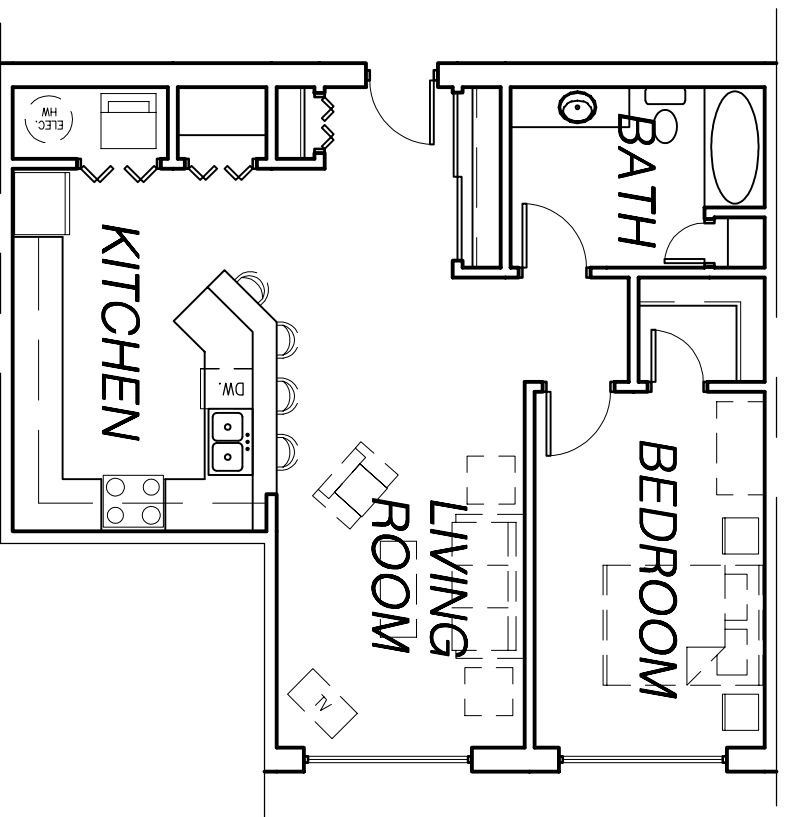

STATE HOUSE WEST APARTMENTS & PARKING
MADISON, WI

UNIT 1C
760 SF

UNIT 1D
650 SF

SCALE:
1/8"=1'-0"
102104