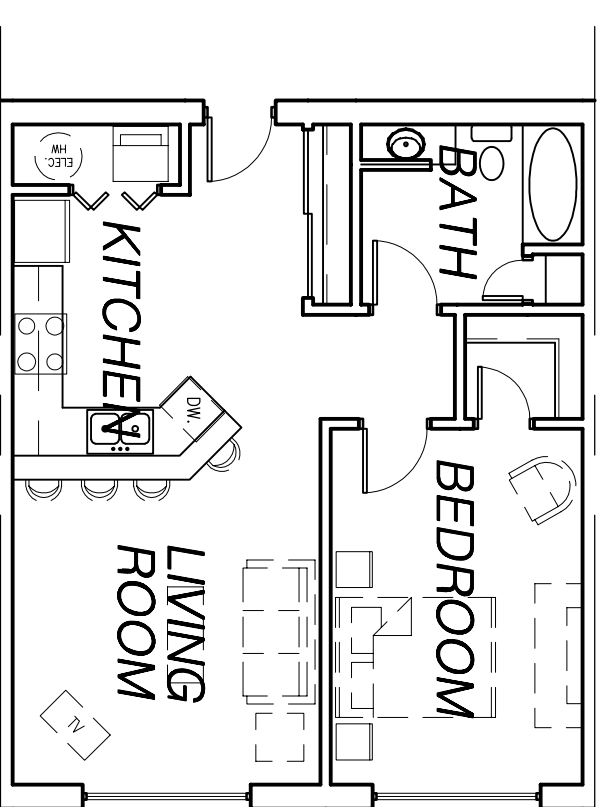

STATE HOUSE WEST APARTMENTS & PARKING
MADISON, WI

UNIT 1C
760 SF

UNIT 1D
650 SF

SCALE:
1/8"=1'-0"
102104