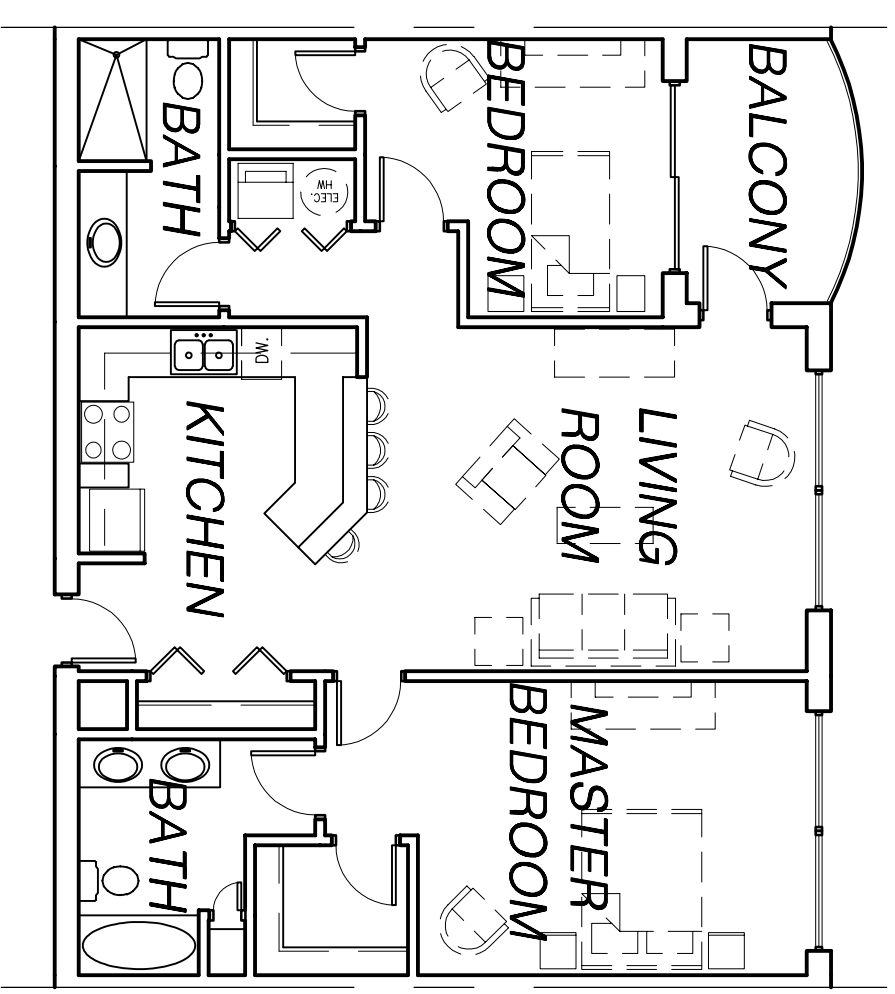

STATE HOUSE WEST APARTMENTS & PARKING
MADISON, WI

UNIT 2A
1230 SF

UNIT 2B
1110 SF

SCALE:
1/8"=1'-0"
102104