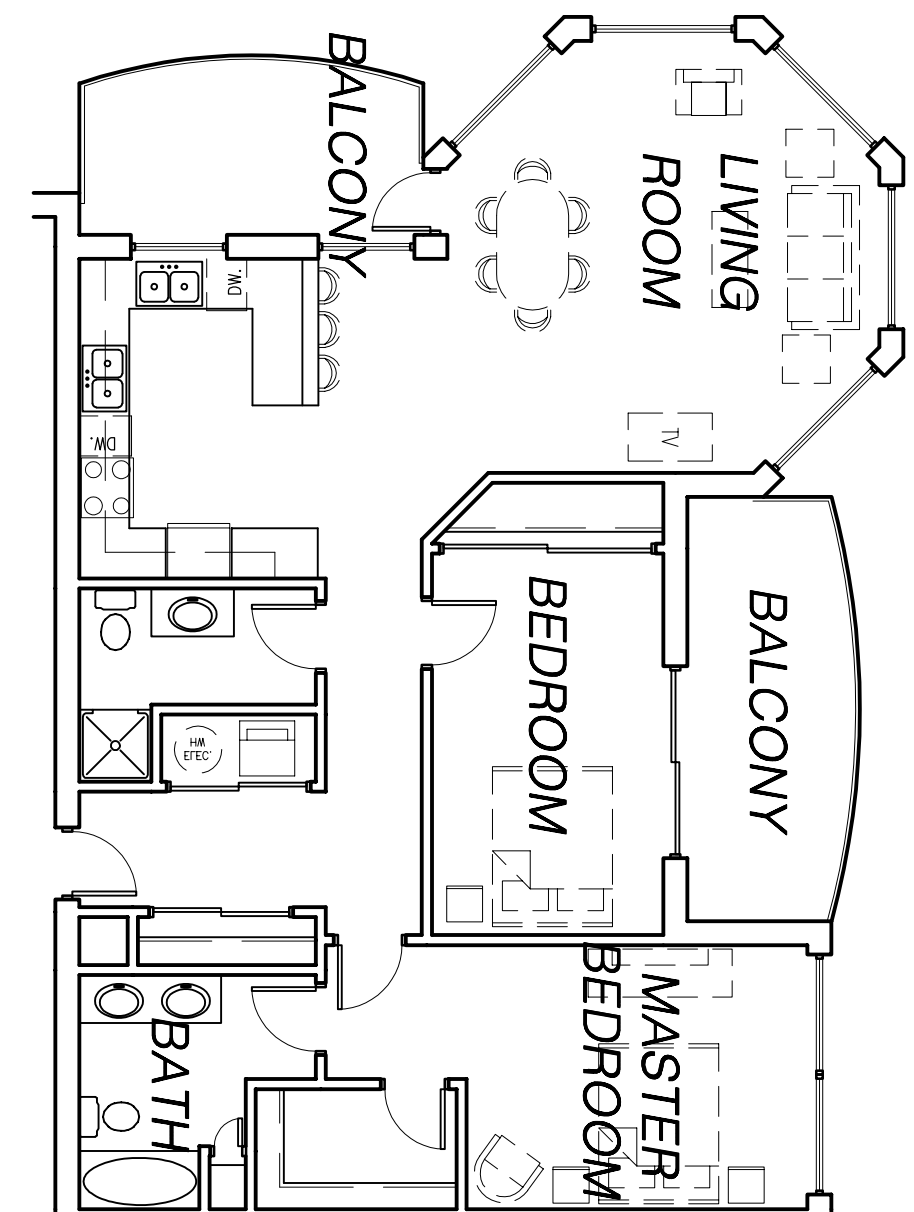

STATE HOUSE WEST APARTMENTS & PARKING
MADISON, WI

UNIT 2A
1230 SF

UNIT 2B
1110 SF

SCALE:
1/8"=1'-0"
102104