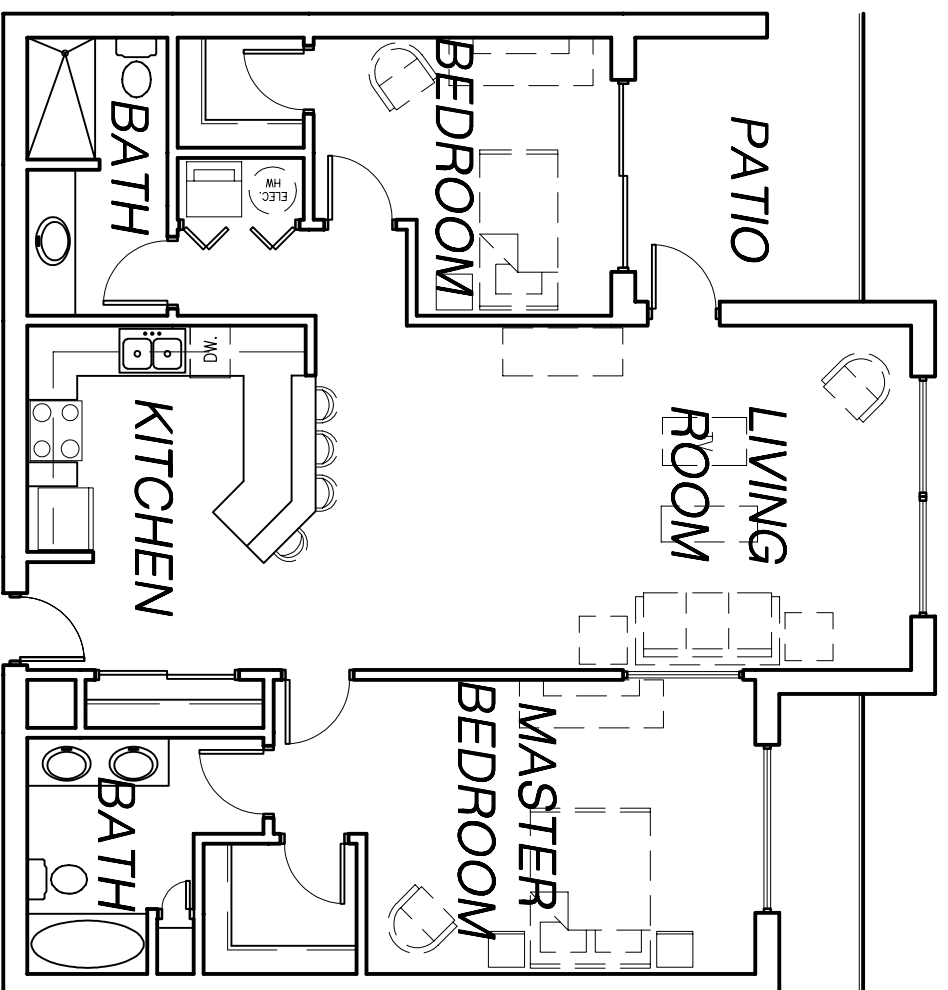

STATE HOUSE WEST APARTMENTS & PARKING  
MADISON, WI

UNIT 2B.1  
1200 SF

UNIT 1A.1  
975 SF

SCALE:  
1/8"=1'-0"  
102104

SECOND FLOOR ONLY