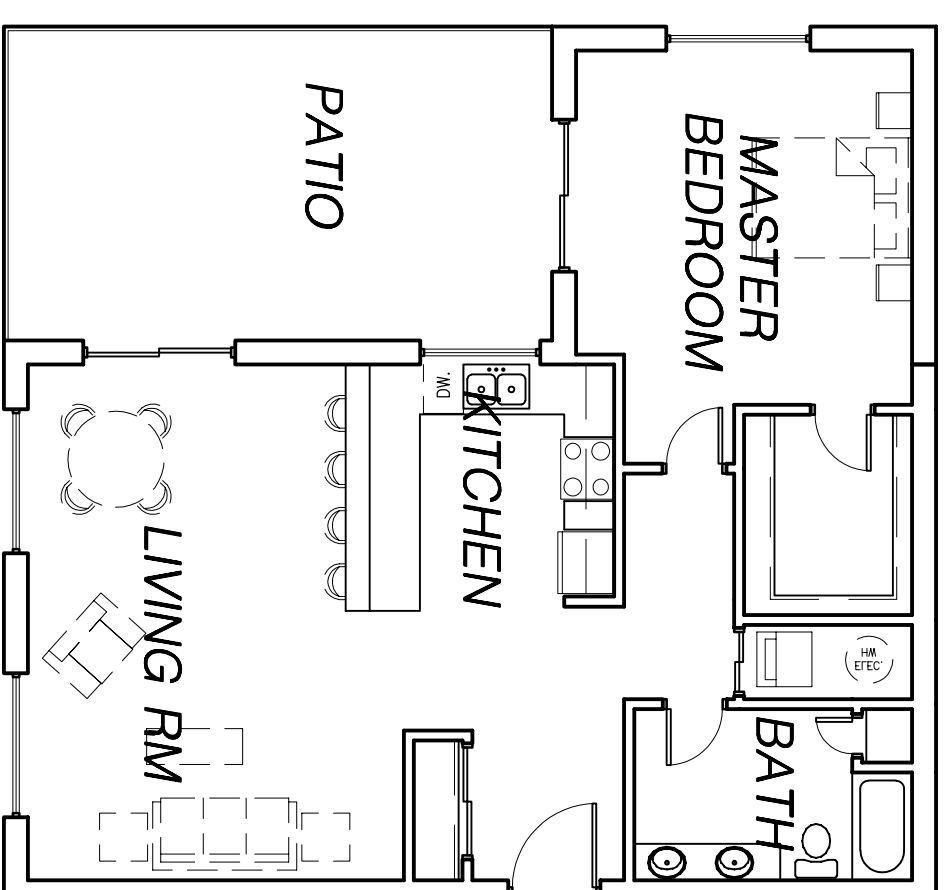

STATE HOUSE WEST APARTMENTS & PARKING  
MADISON, WI

UNIT 2B.1  
1200 SF

UNIT 1A.1  
975 SF

SCALE:  
1/8"=1'-0"  
102104

SECOND FLOOR ONLY