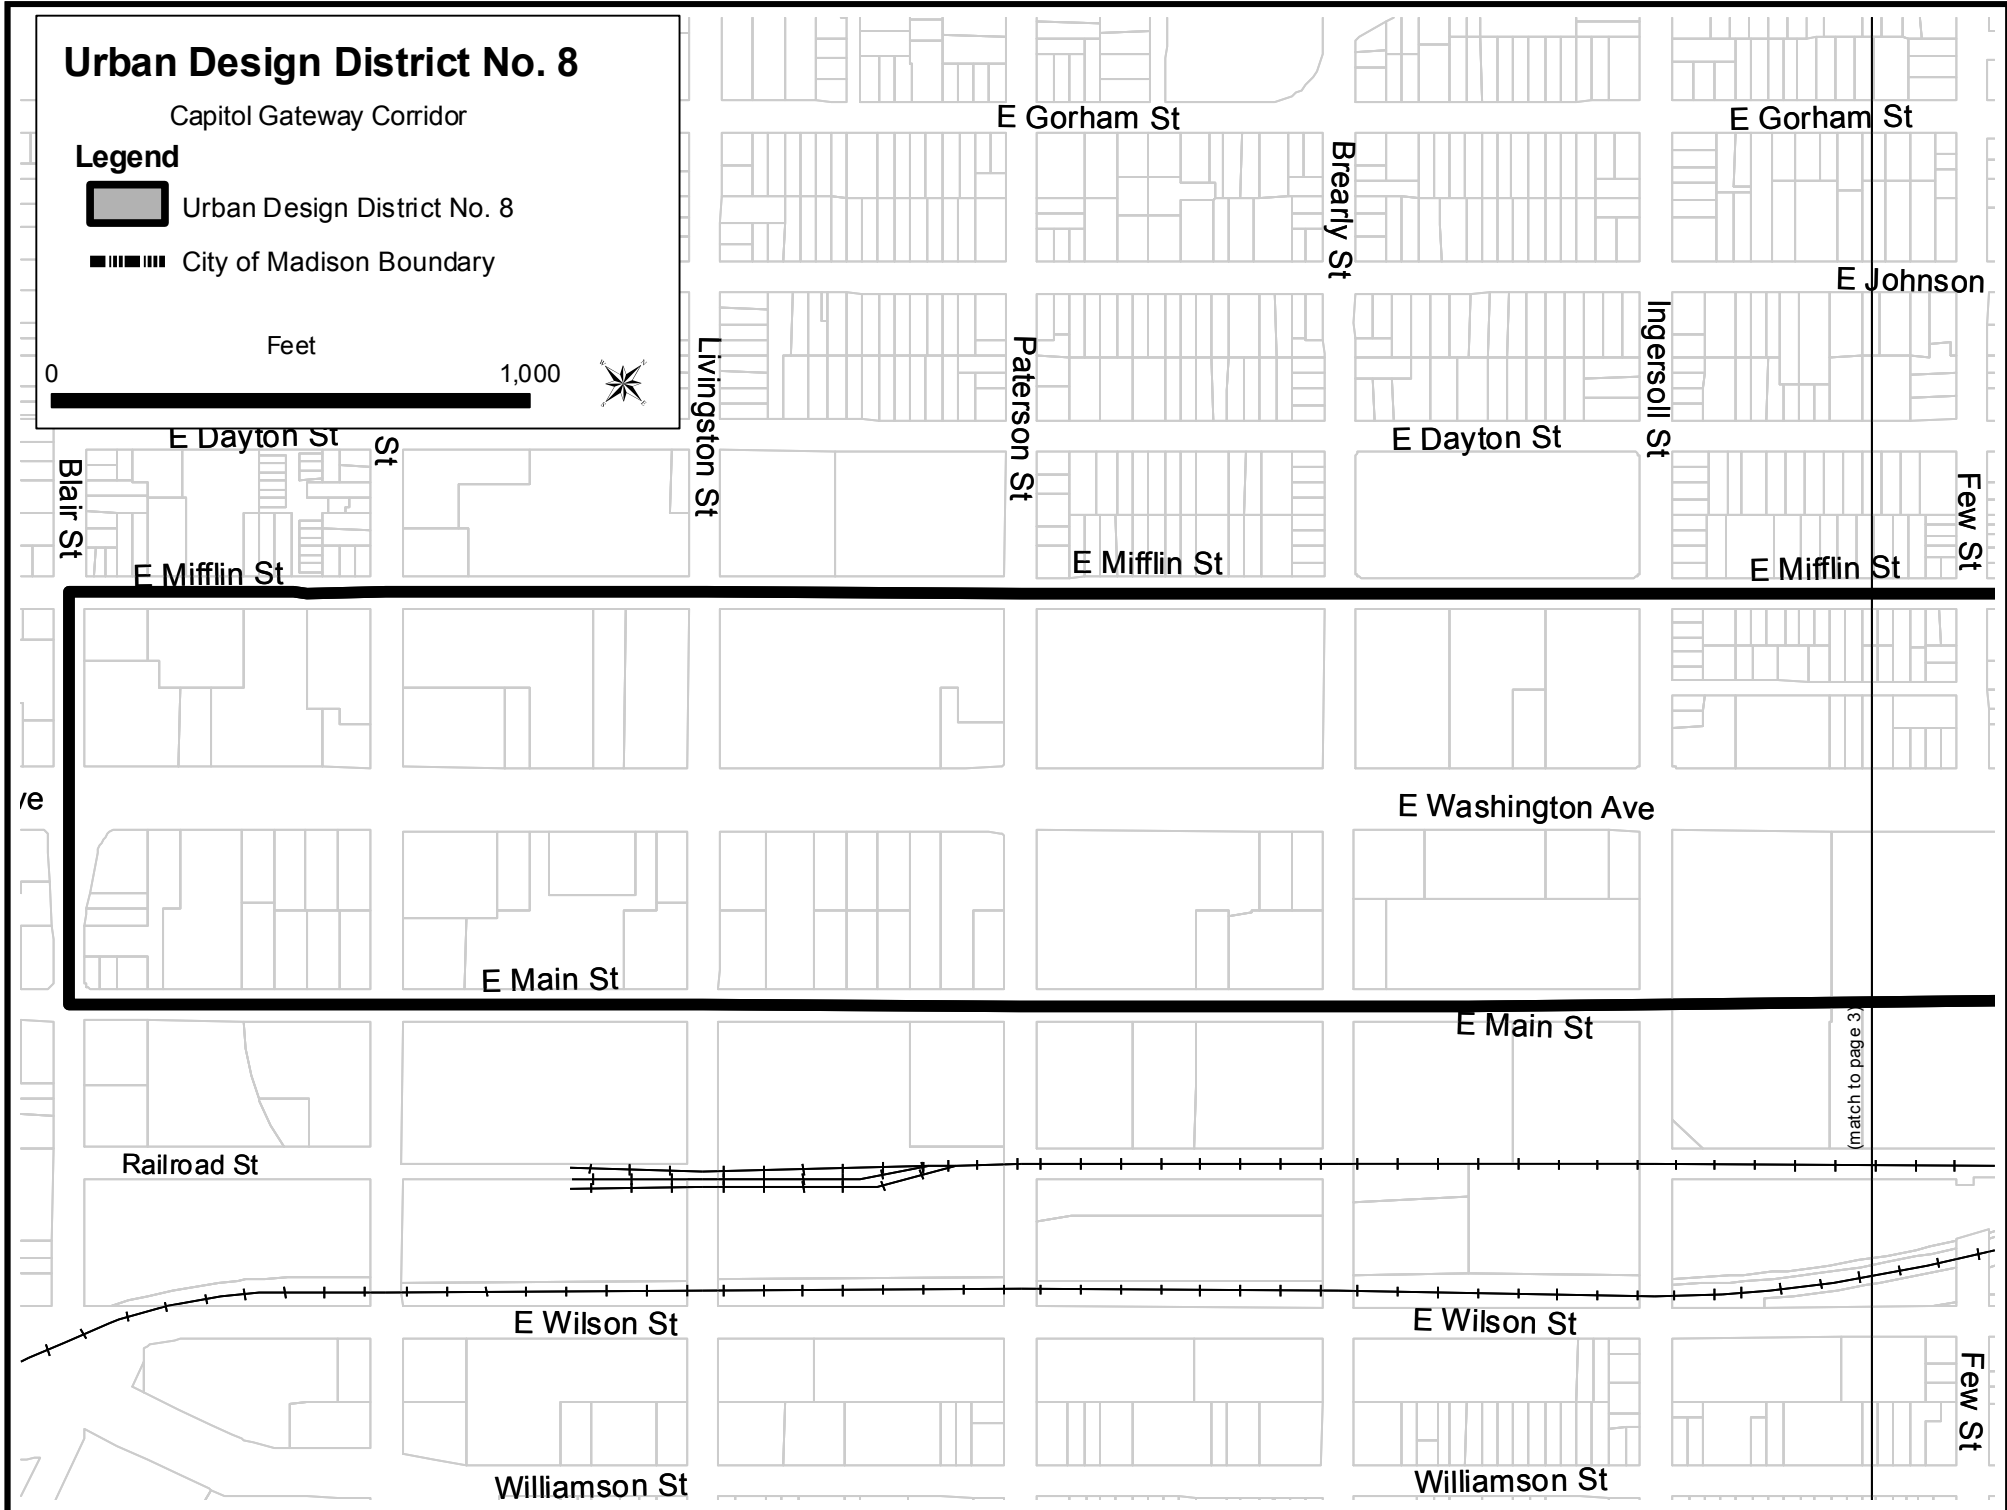

Urban Design District No. 8

Capitol Gateway Corridor

Legend

 Urban Design District No. 8

 City of Madison Boundary

Urban Design District No. 8

Capitol Gateway Corridor

Legend

-  Urban Design District No. 8
-  City of Madison Boundary

(match to page 3)

Urban Design District No. 8

Capitol Gateway Corridor

Legend

 Urban Design District No. 8

 City of Madison Boundary

Feet