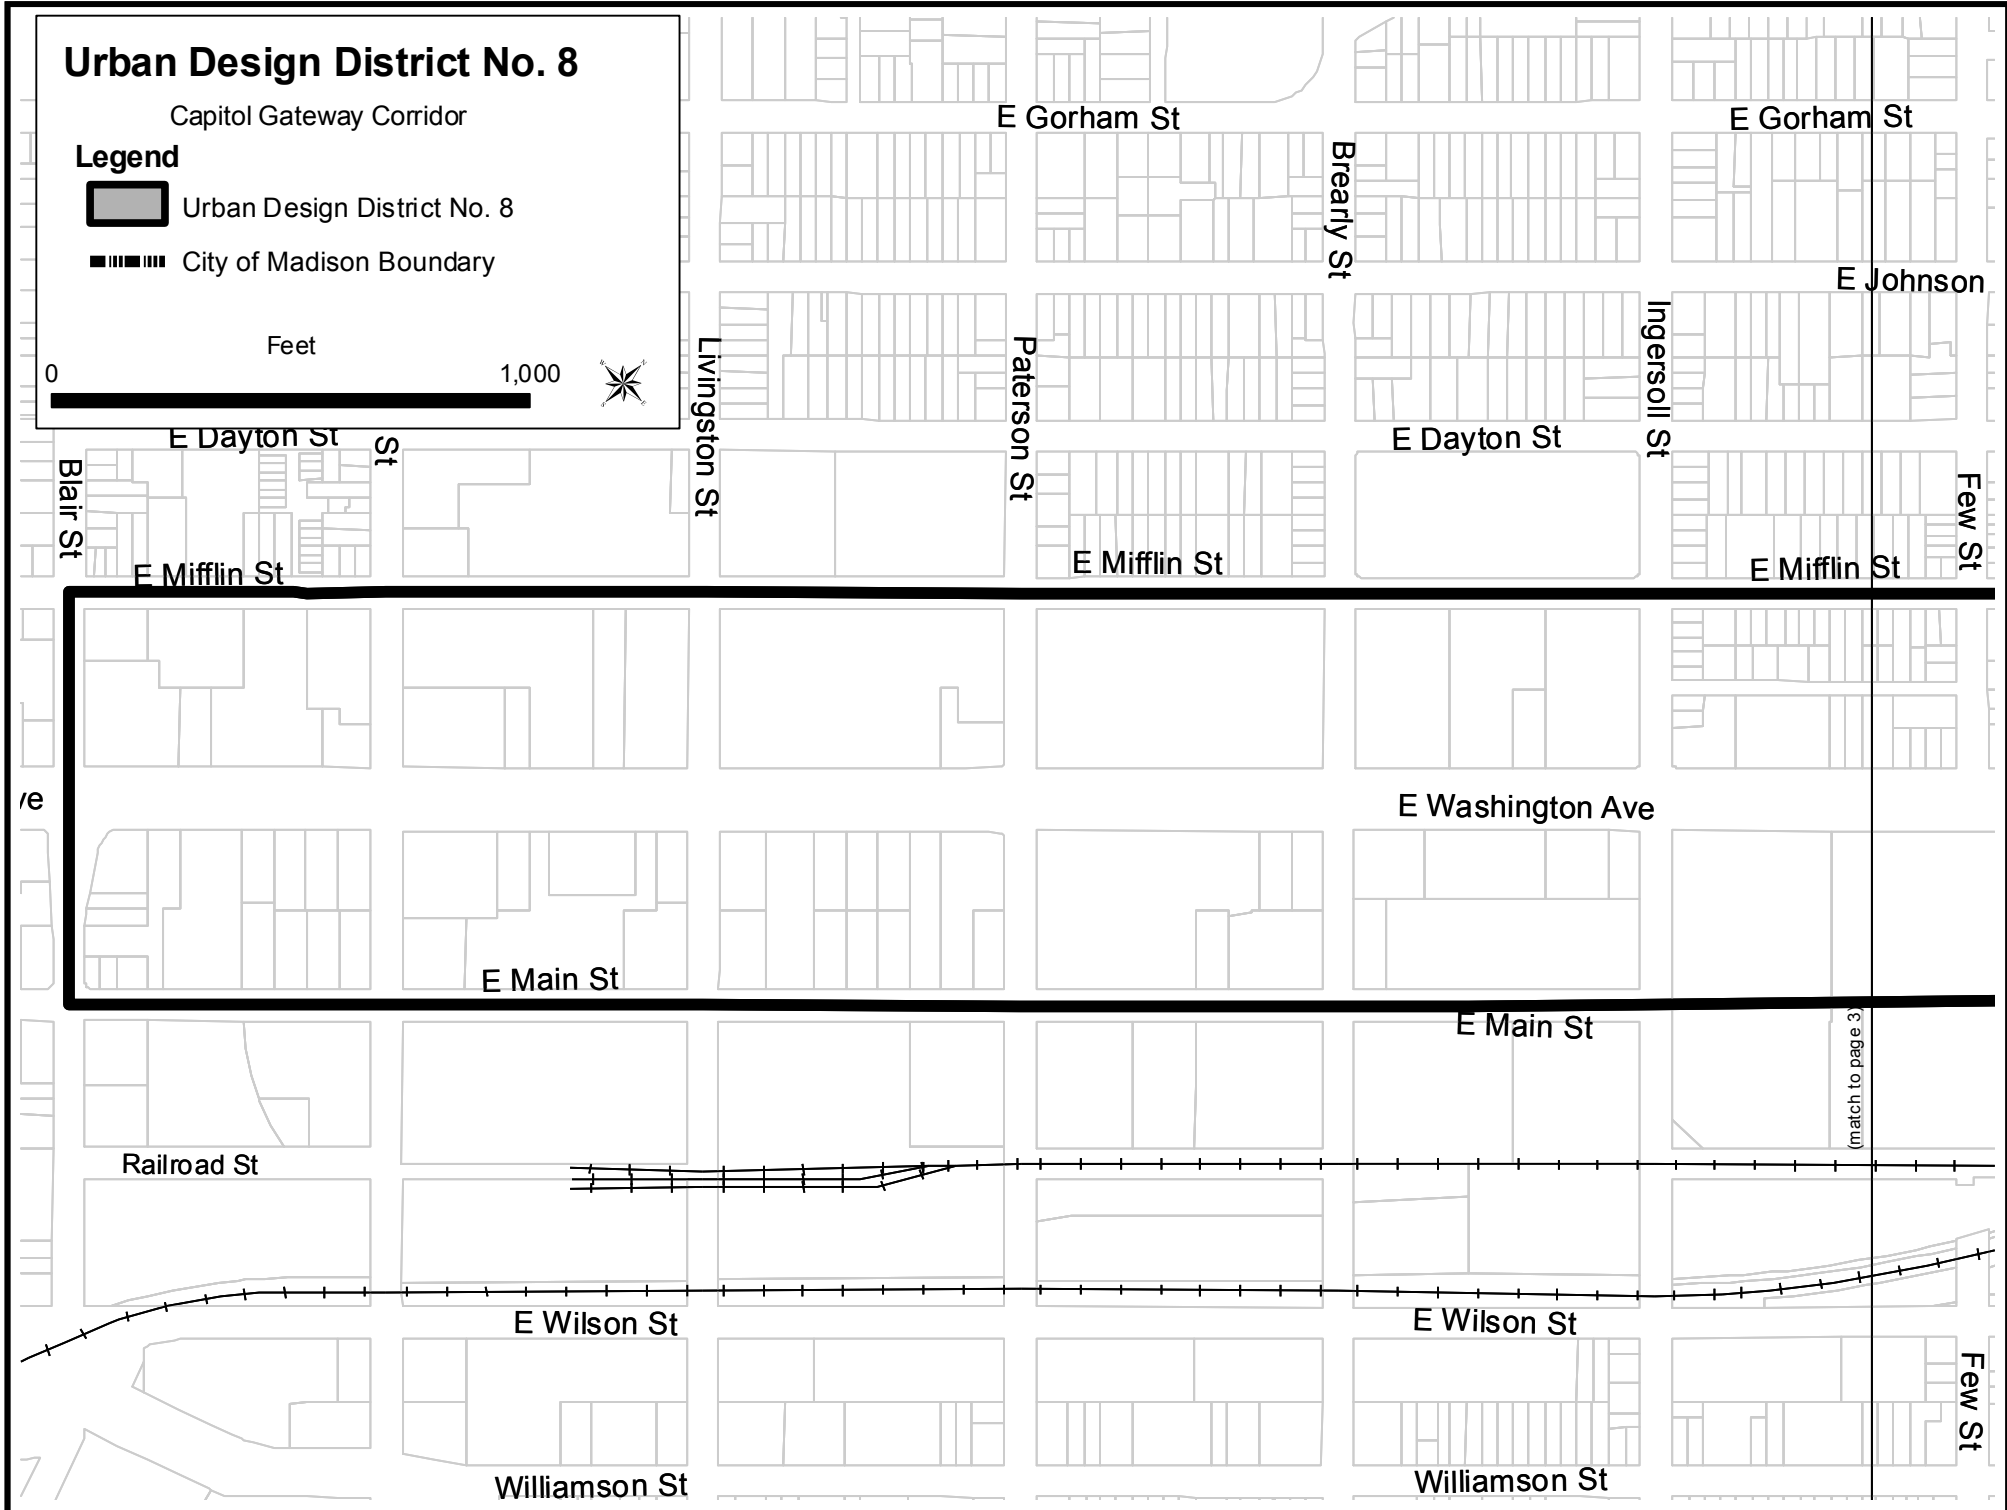

Urban Design District No. 8

Capitol Gateway Corridor

Legend

 Urban Design District No. 8

 City of Madison Boundary

Urban Design District No. 8

Capitol Gateway Corridor

Legend

-  Urban Design District No. 8
-  City of Madison Boundary

Urban Design District No. 8

Capitol Gateway Corridor

Legend

 Urban Design District No. 8

 City of Madison Boundary

Feet

0 1,000