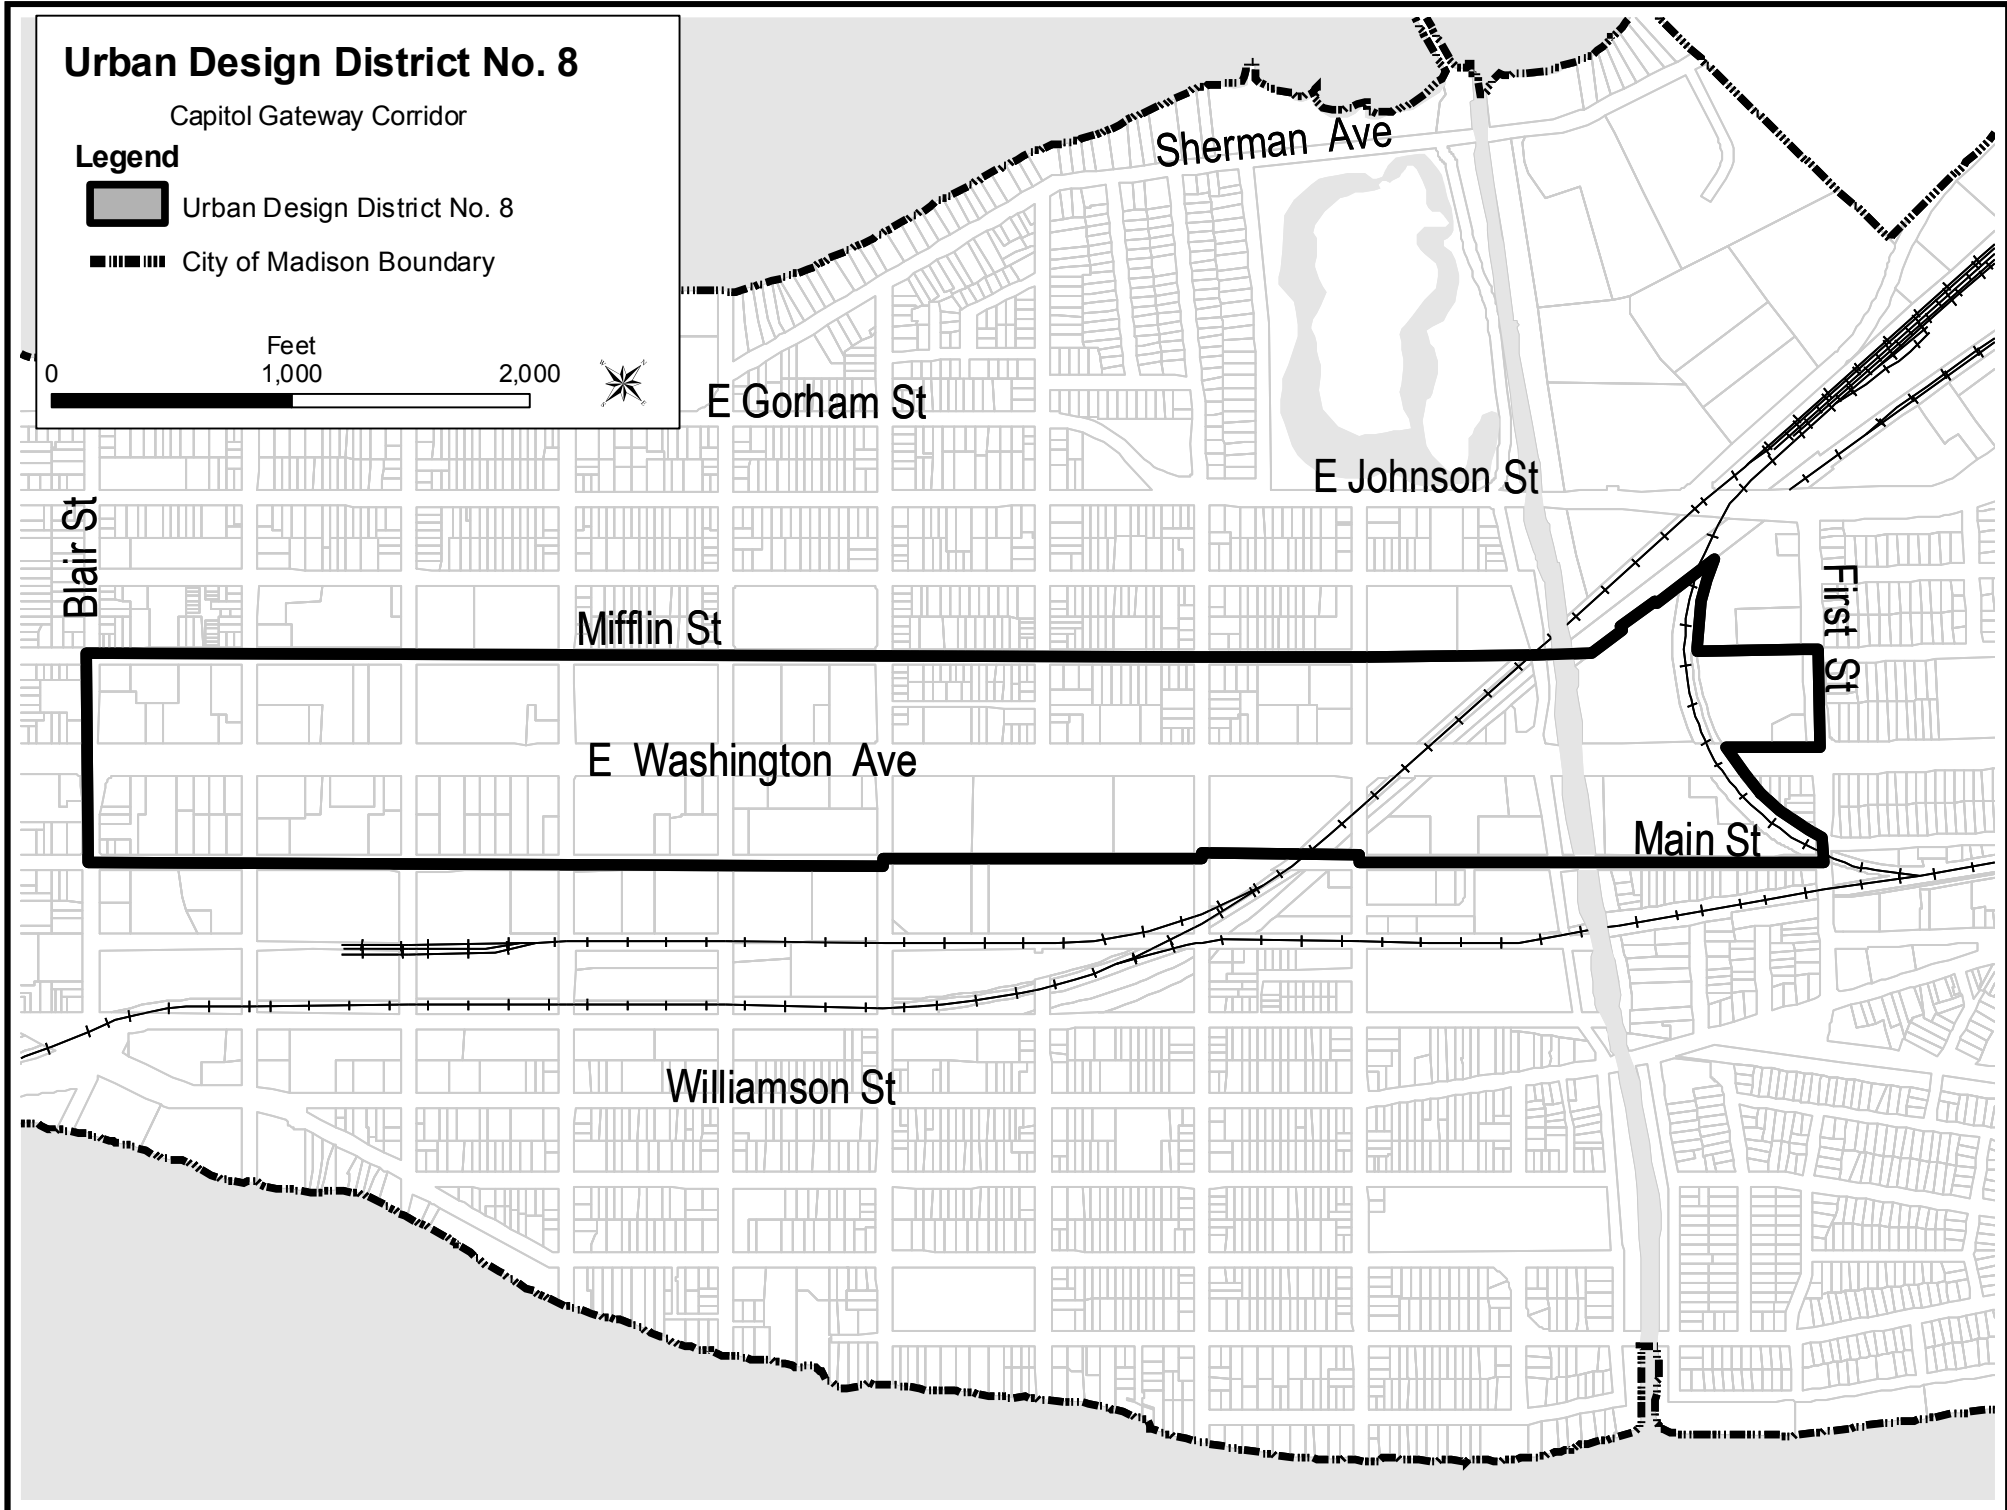

Urban Design District No. 8

Capitol Gateway Corridor

Legend

 Urban Design District No. 8

 City of Madison Boundary

Urban Design District No. 8

Capitol Gateway Corridor

Legend

-  Urban Design District No. 8
-  City of Madison Boundary

(match to page 3)

Urban Design District No. 8

Capitol Gateway Corridor

Legend

 Urban Design District No. 8

 City of Madison Boundary

Feet