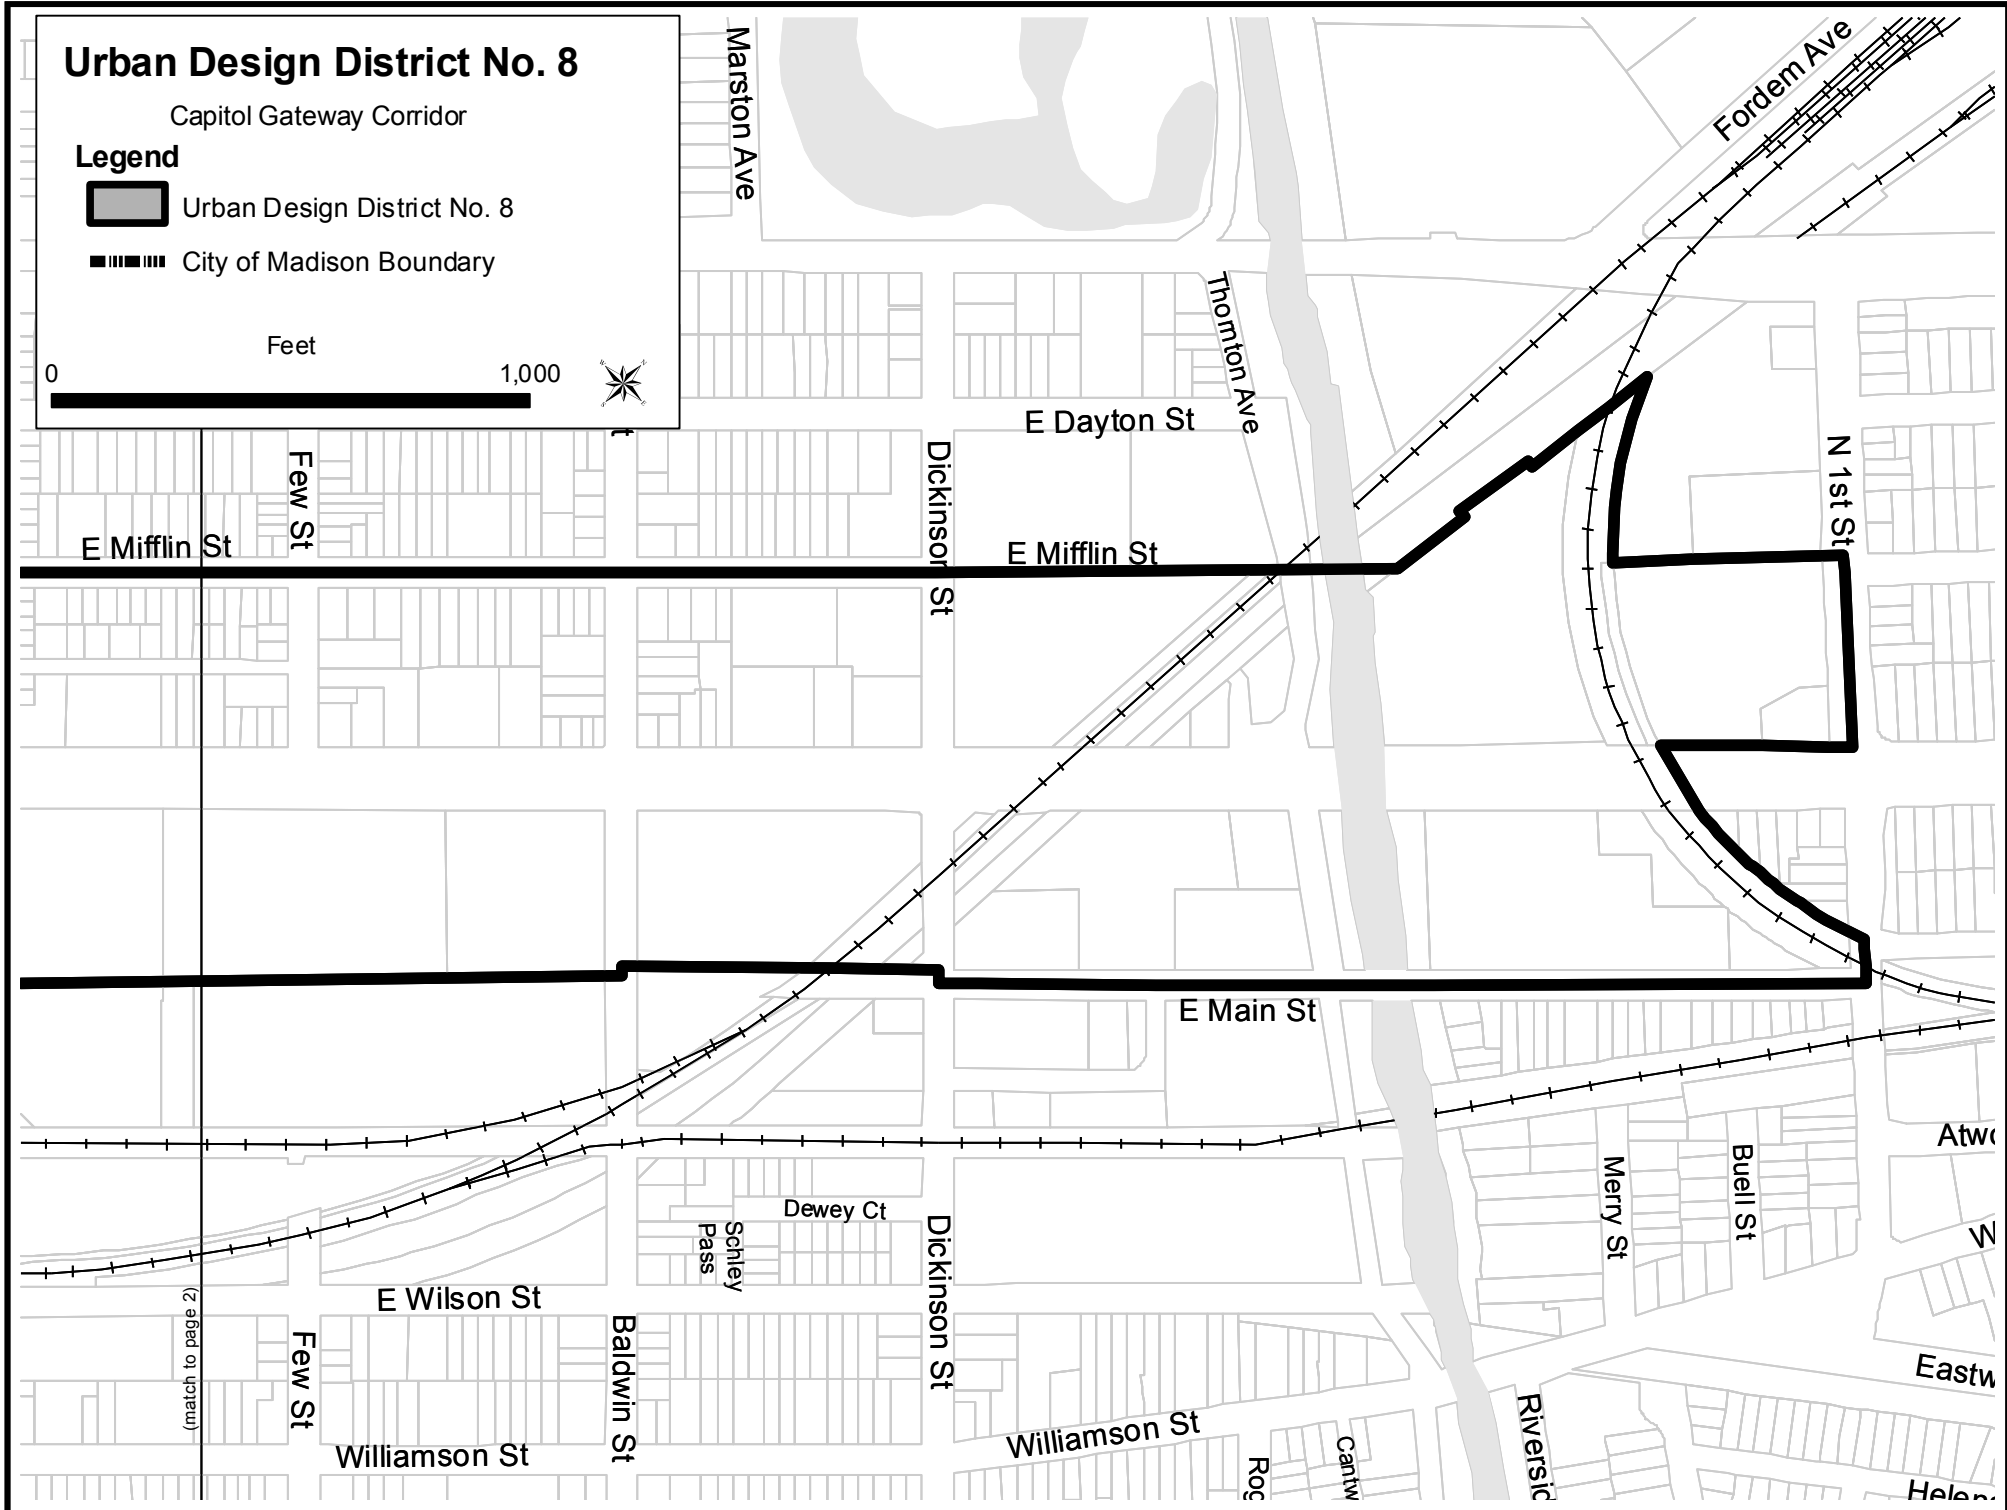

Urban Design District No. 8

Capitol Gateway Corridor

Legend

Urban Design District No. 8

City of Madison Boundary

Feet

0 1,000

(match to page 2)