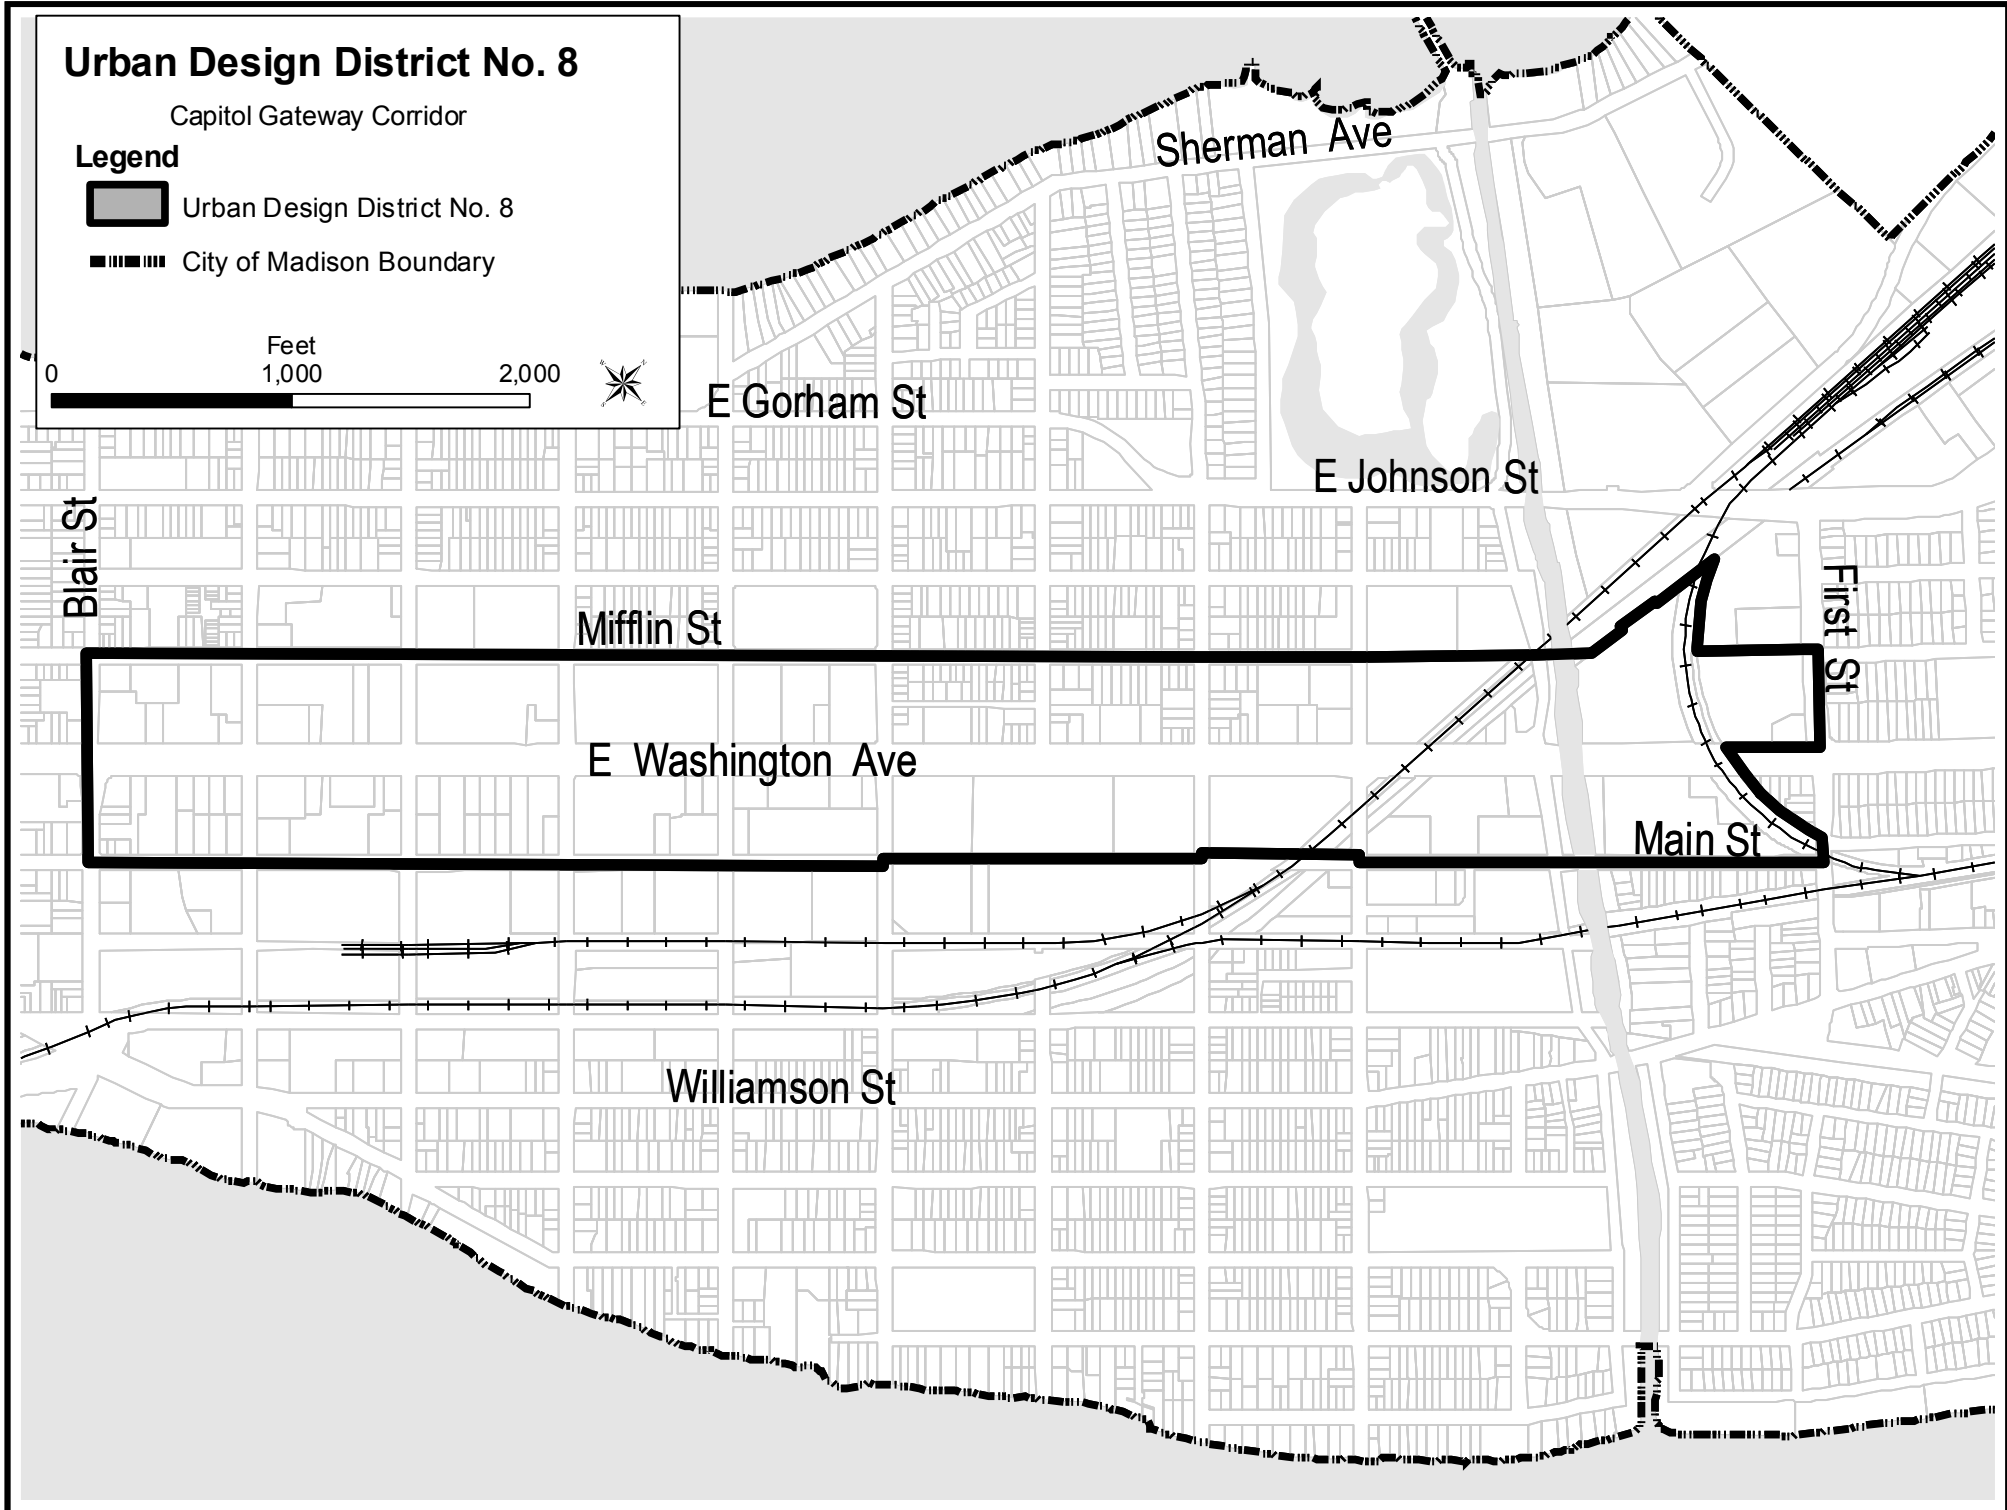

Urban Design District No. 8

Capitol Gateway Corridor

Legend

 Urban Design District No. 8

 City of Madison Boundary

Urban Design District No. 8

Capitol Gateway Corridor

Legend

-  Urban Design District No. 8
-  City of Madison Boundary

Urban Design District No. 8

Capitol Gateway Corridor

Legend

 Urban Design District No. 8

 City of Madison Boundary

Feet

0 1,000