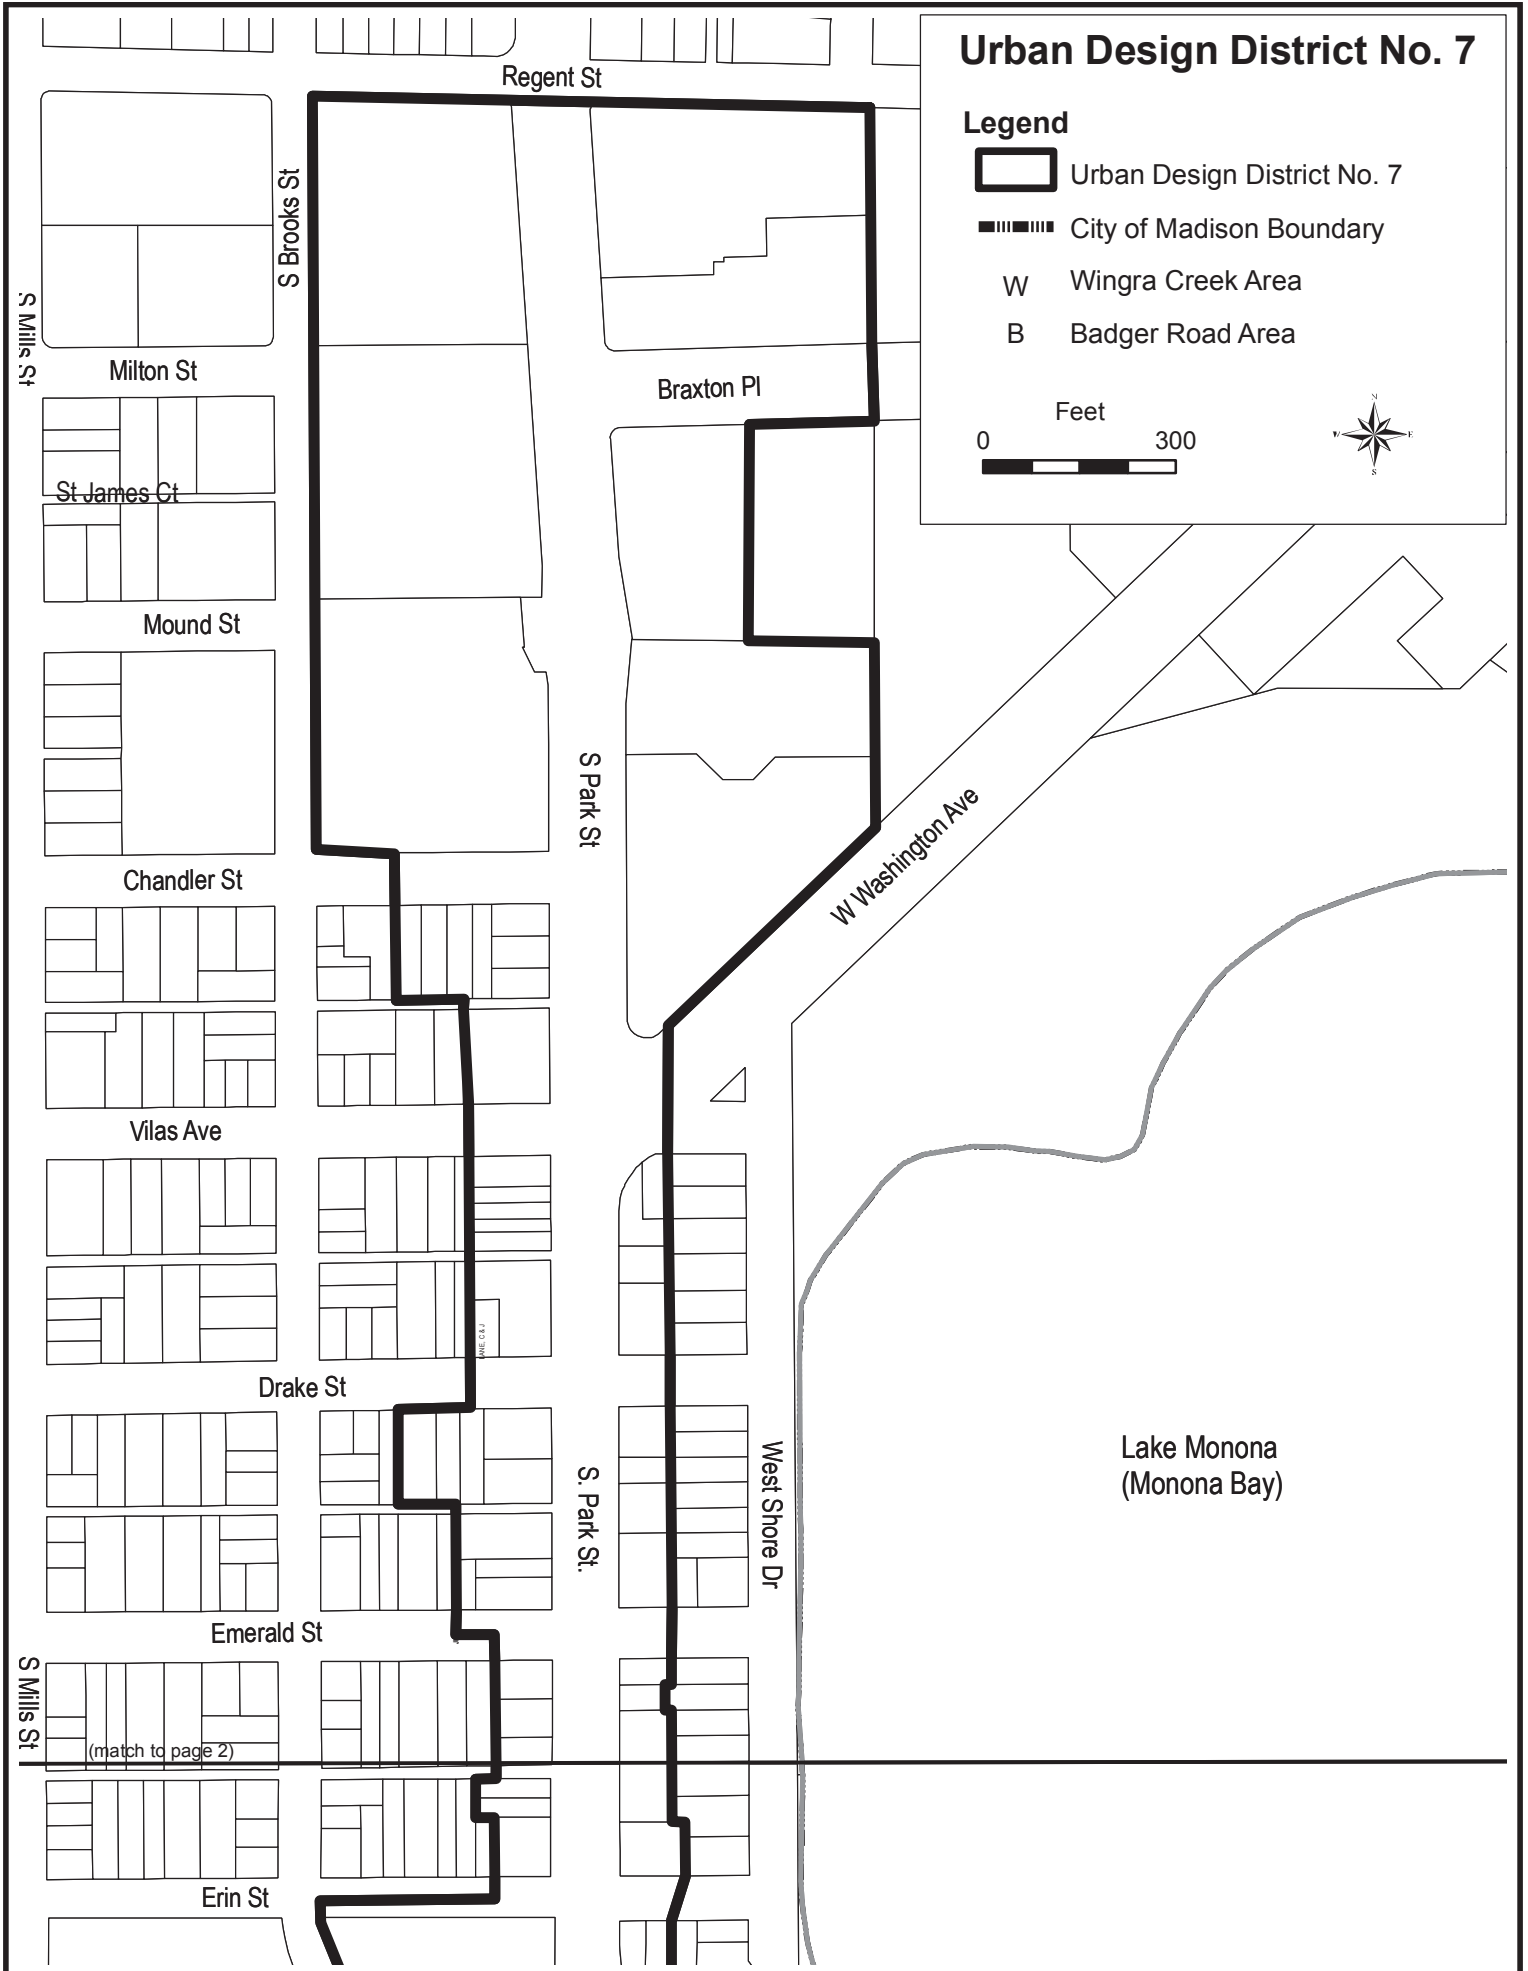

## Legend

 Urban Design District No. 7

 City of Madison Boundary

W Wingra Creek Area

B Badger Road Area

0 Feet 300  

## Legend

-  Urban Design District No. 7
-  City of Madison Boundary
-  Wingra Creek Area
-  Badger Road Area

Lake Monona  
(Monona Bay)

## Legend

-  Urban Design District No. 7
-  City of Madison Boundary
-  Wingra Creek Area
-  Badger Road Area

### Legend

-  Urban Design District No. 7
-  City of Madison Boundary
-  W Wingra Creek Area
-  B Badger Road Area