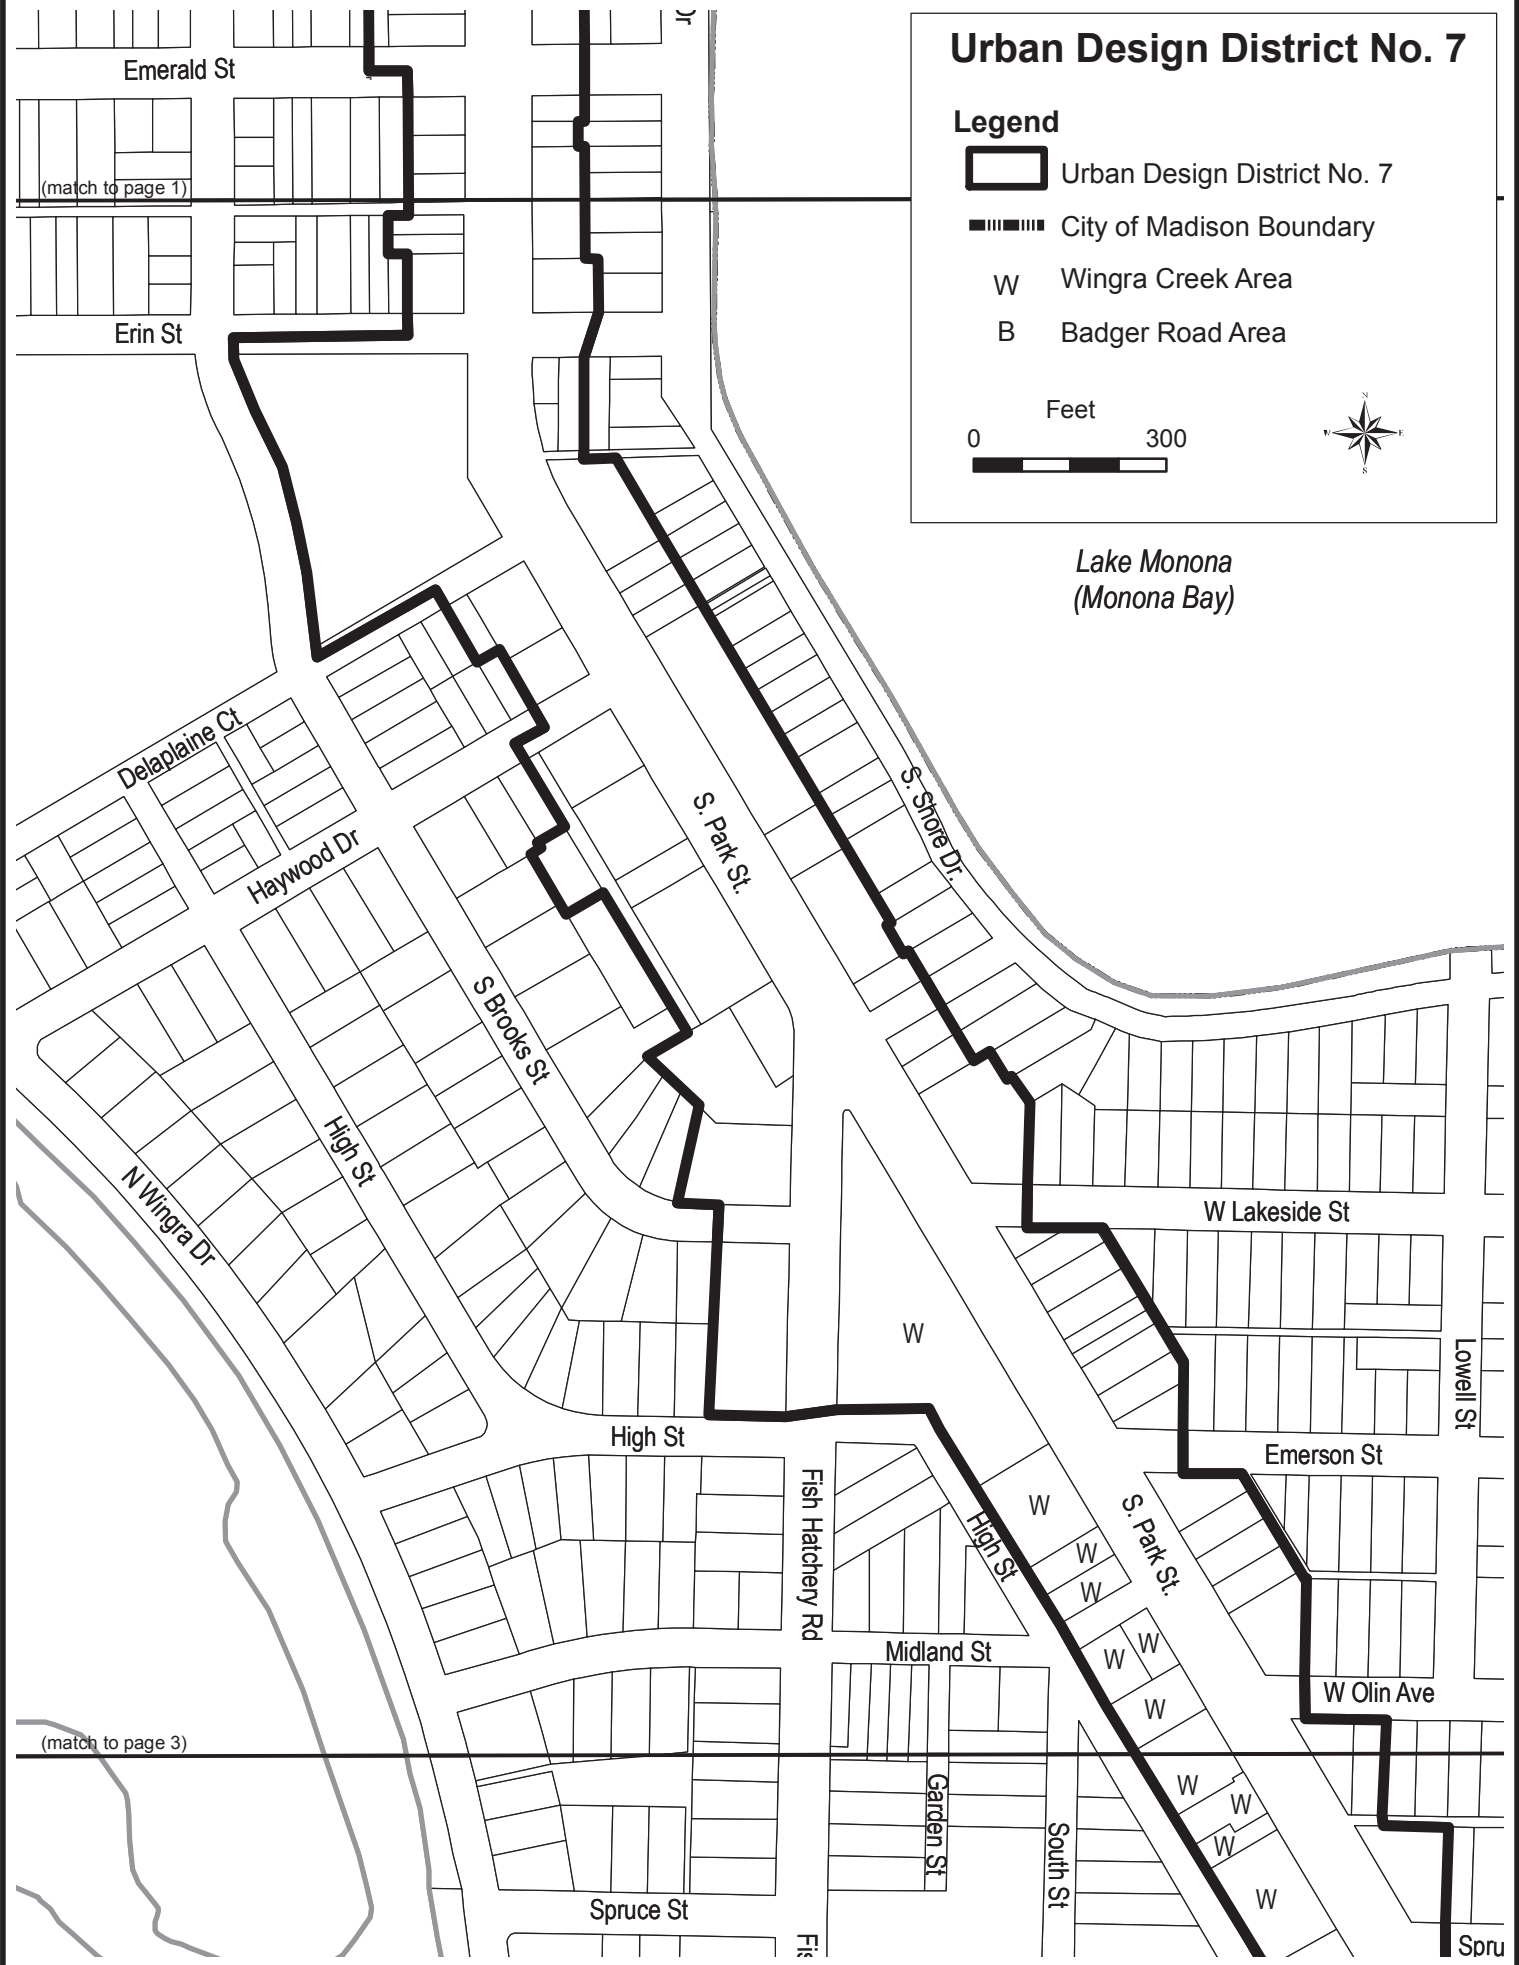

## Legend

 Urban Design District No. 7

 City of Madison Boundary

W Wingra Creek Area

B Badger Road Area

0 Feet 300  

## Legend

-  Urban Design District No. 7
-  City of Madison Boundary
-  Wingra Creek Area
-  Badger Road Area

Lake Monona  
(Monona Bay)

## Legend

-  Urban Design District No. 7
-  City of Madison Boundary
-  Wingra Creek Area
-  Badger Road Area

### Legend

-  Urban Design District No. 7
-  City of Madison Boundary
-  W Wingra Creek Area
-  B Badger Road Area