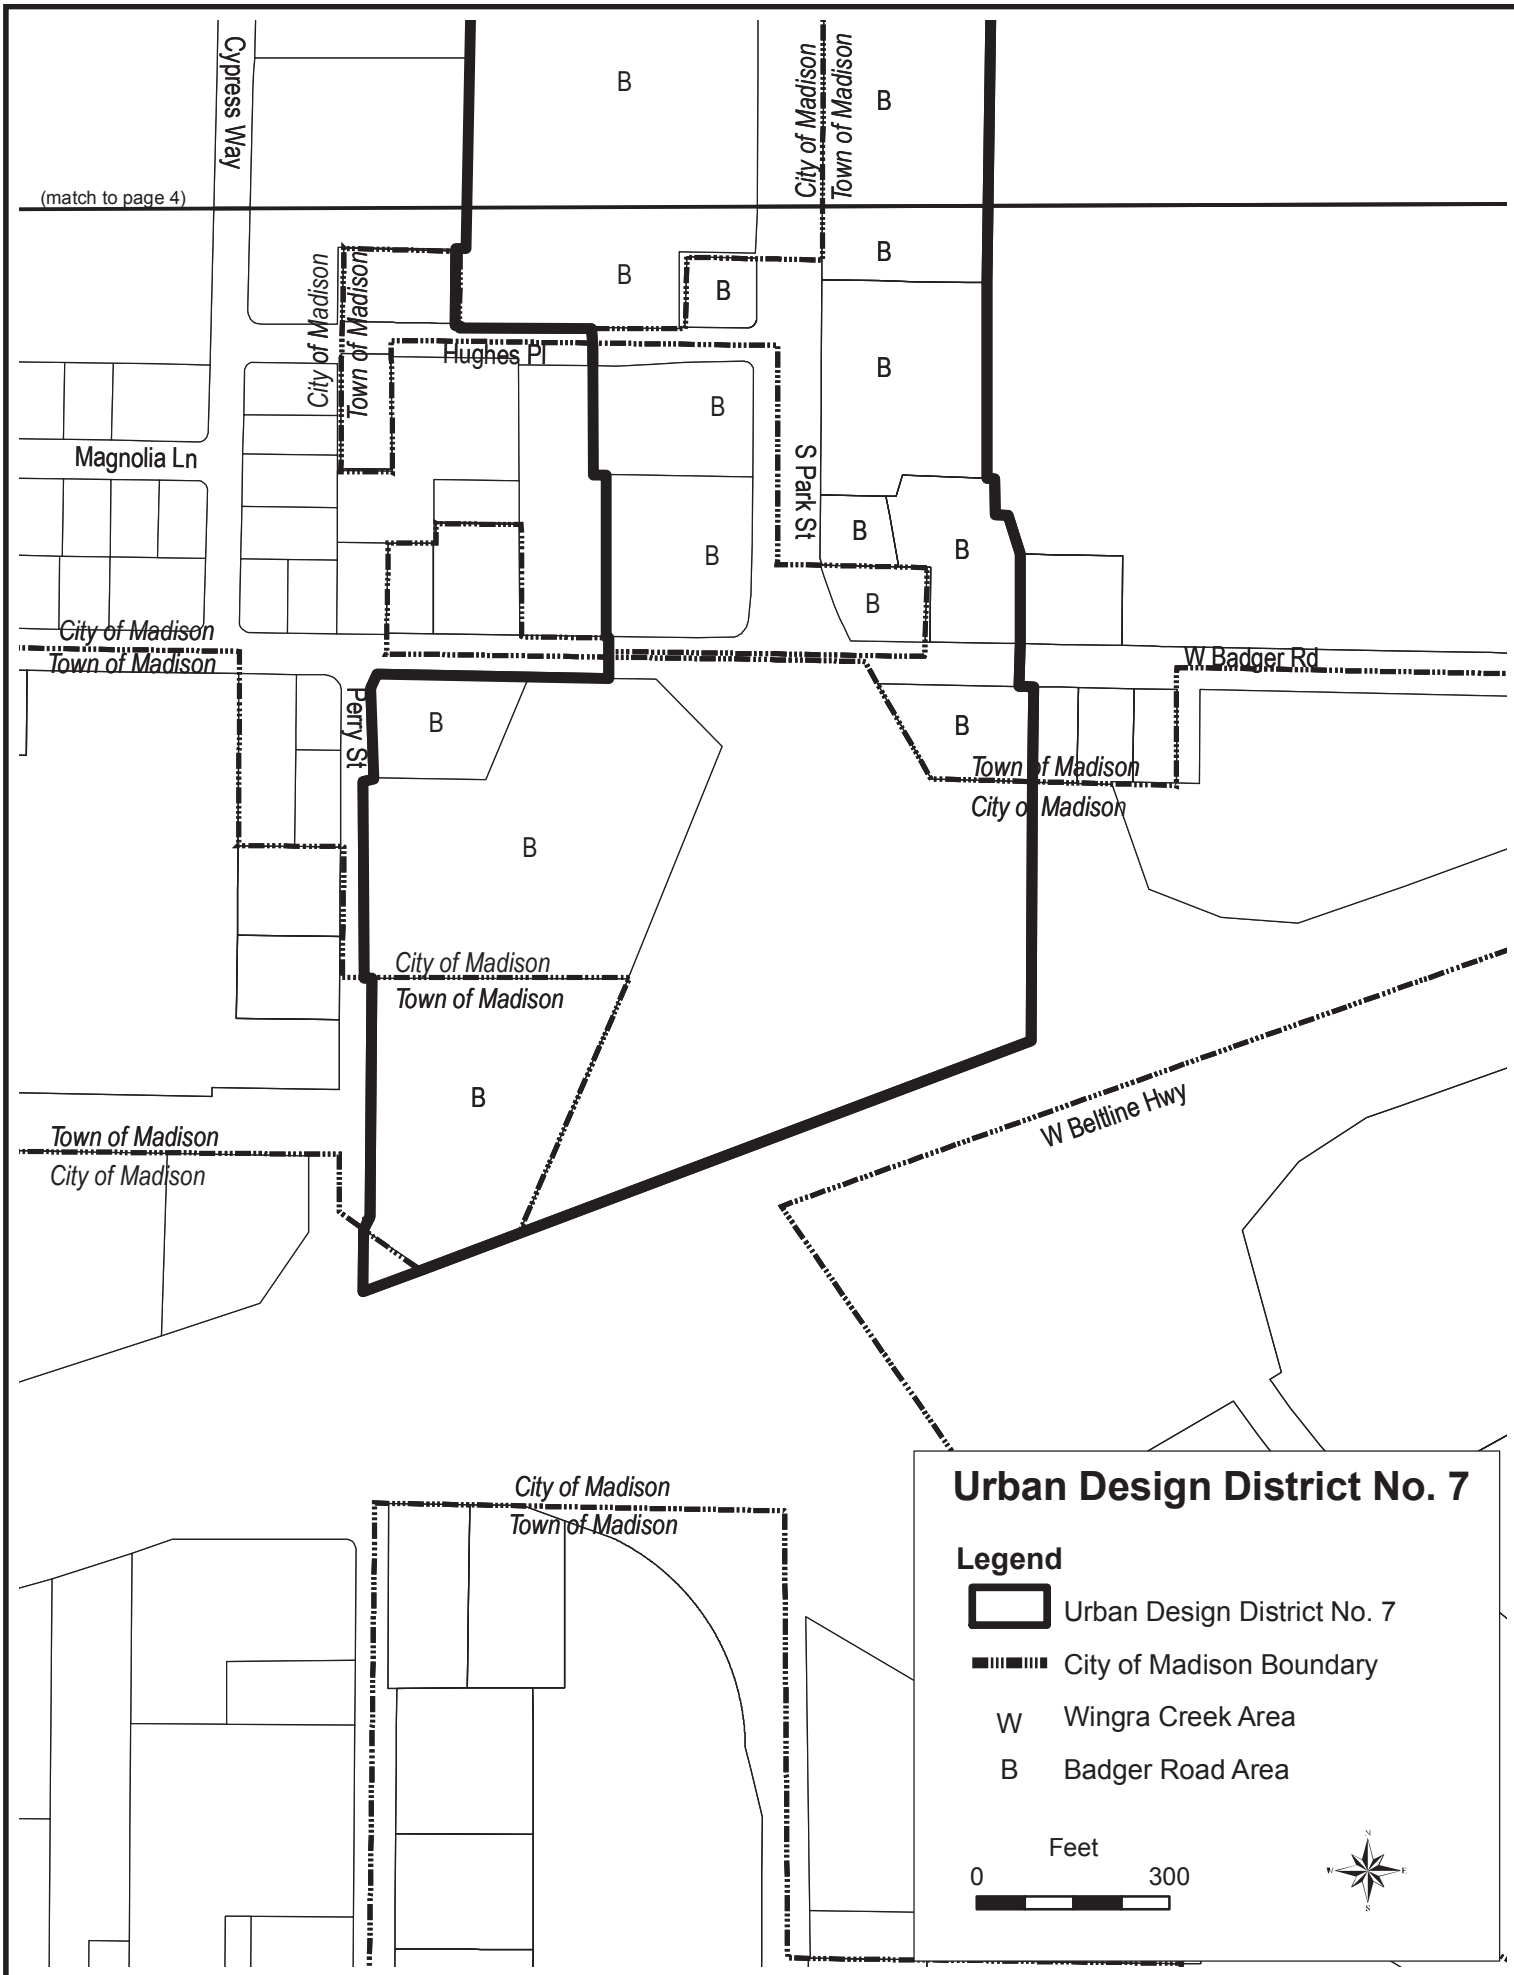

## Legend

 Urban Design District No. 7

 City of Madison Boundary

W Wingra Creek Area

B Badger Road Area

## Legend

-  Urban Design District No. 7
-  City of Madison Boundary
-  Wingra Creek Area
-  Badger Road Area