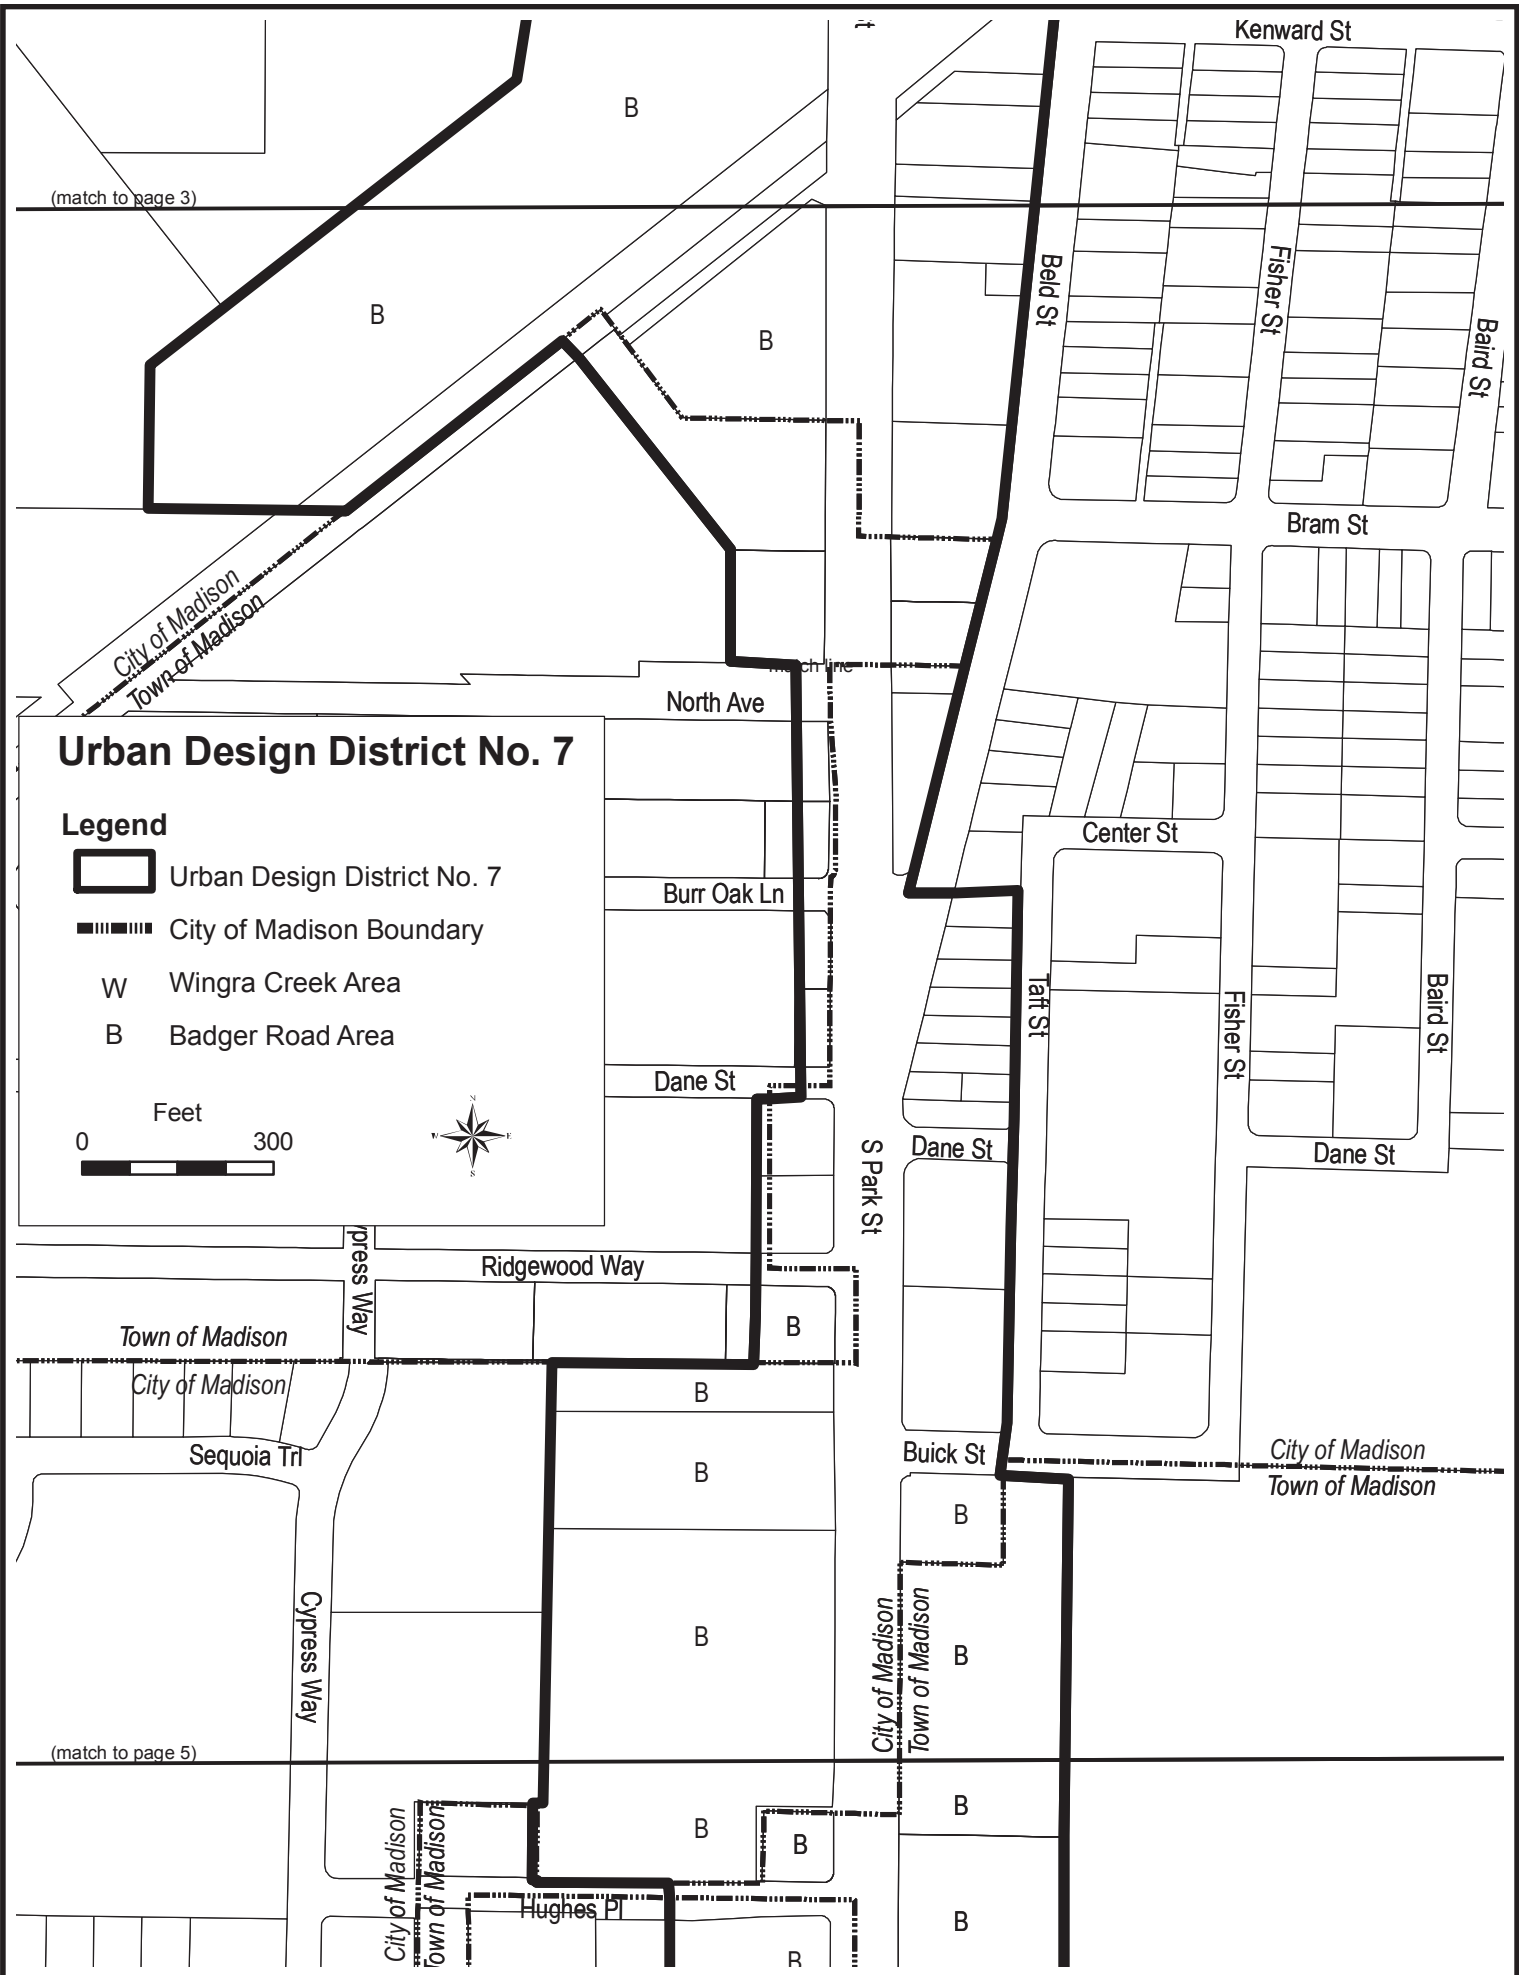

## Legend

 Urban Design District No. 7

 City of Madison Boundary

W Wingra Creek Area

B Badger Road Area