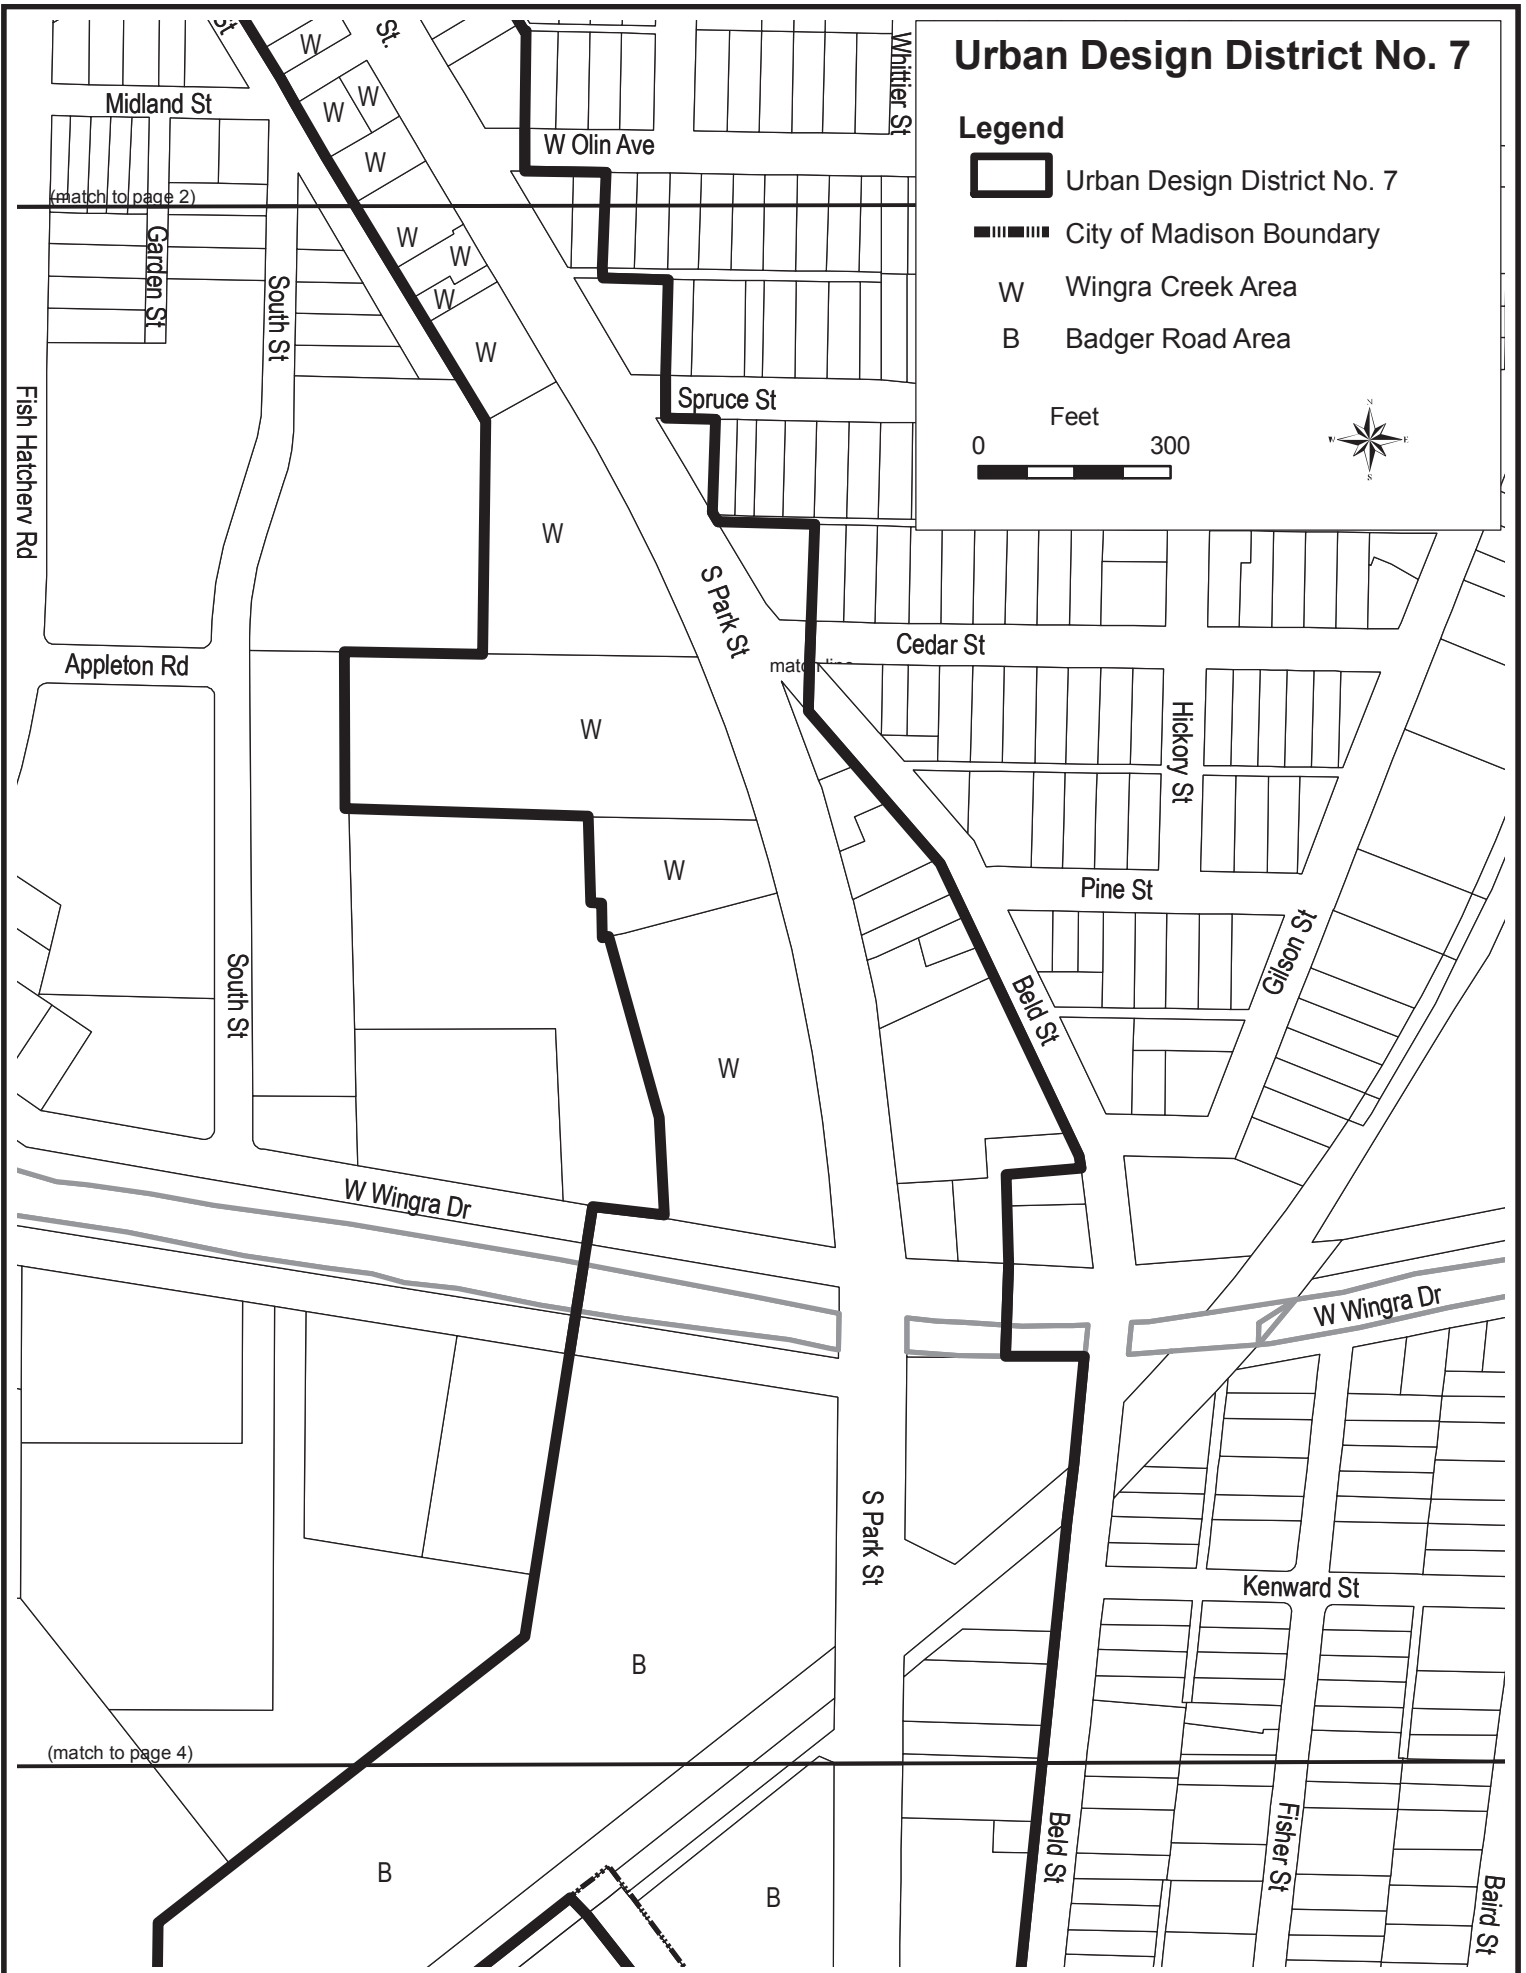

## Legend

-  Urban Design District No. 7
-  City of Madison Boundary
-  Wingra Creek Area
-  Badger Road Area

Lake Monona  
(Monona Bay)

## Legend

 Urban Design District No. 7

 City of Madison Boundary

W Wingra Creek Area

B Badger Road Area