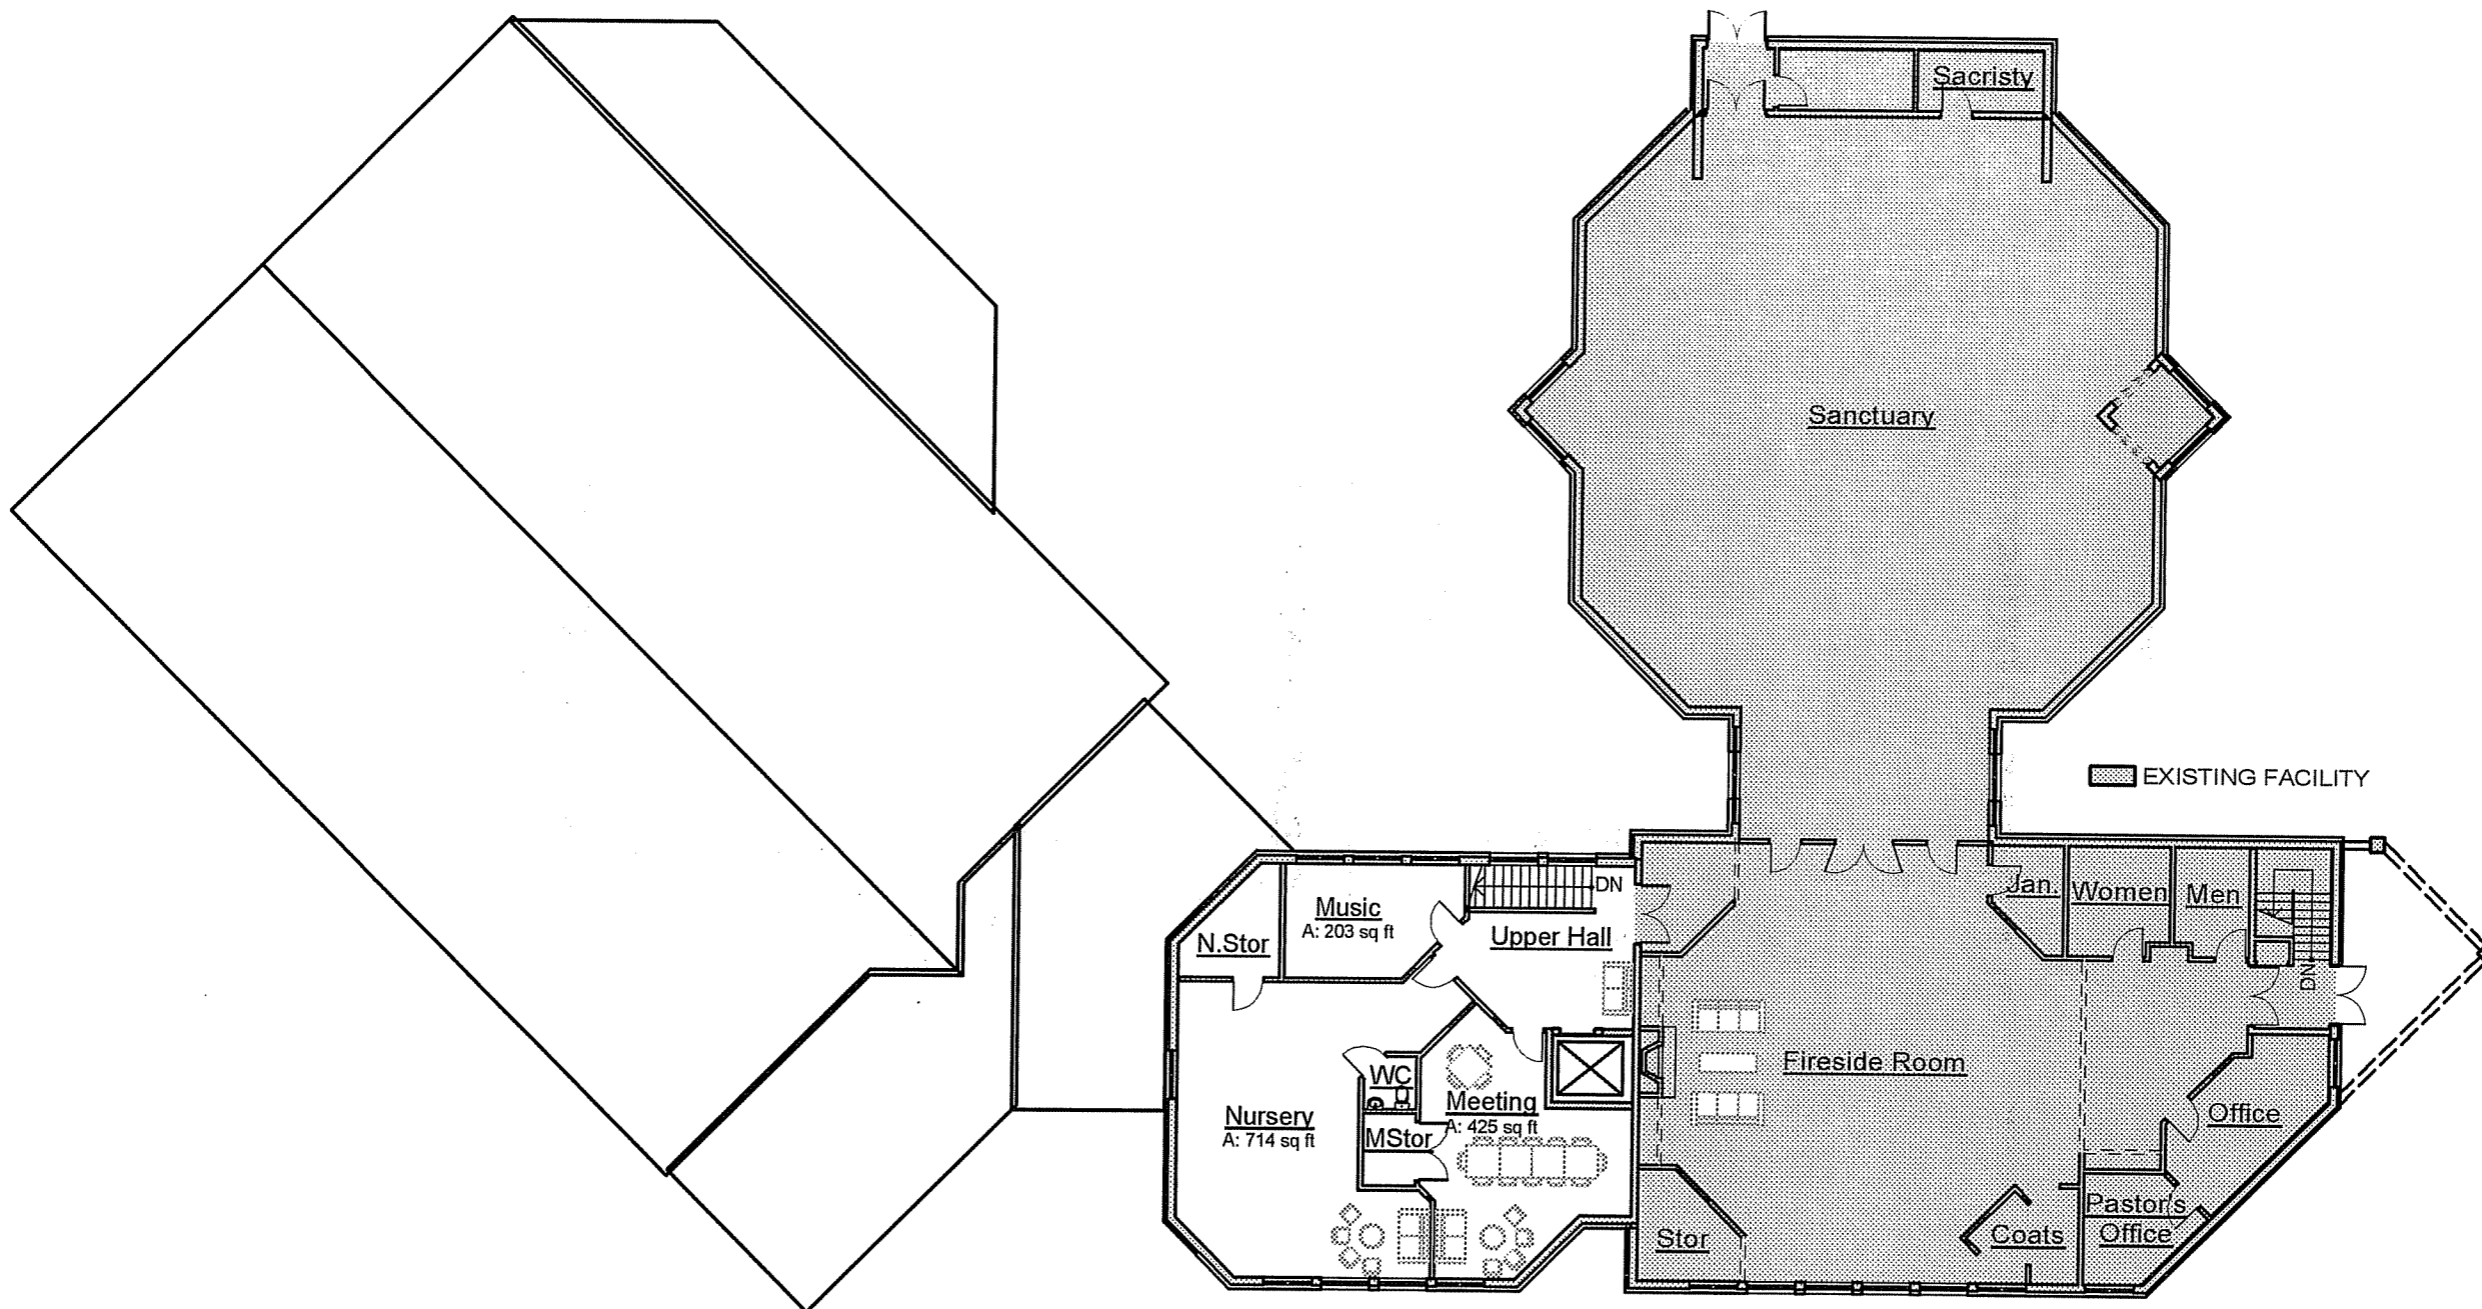

UPPER LEVEL

SCALE: 1" = 20' 0 10' 20' 40'

Project Number
Project / Owner

ACTIVITY CTR ADDITION
Lutheran Church of the Living Christ
110 N. Gammon Rd. Madison, WI 53717

JG Development INC
4070 East Bringham Road
Blue Mounds, Wisconsin 53517
(608) 437-6181 www.jgdevelopment.com

Copyright 2004
This document, the ideas and designs incorporated herein as an instrument of service, is the property of JG Development, Inc. and is not to be used in whole or in part without written authorization. All rights reserved.

Revisions
Date
7/13/2005
Sheet Number

A3
Upper Level