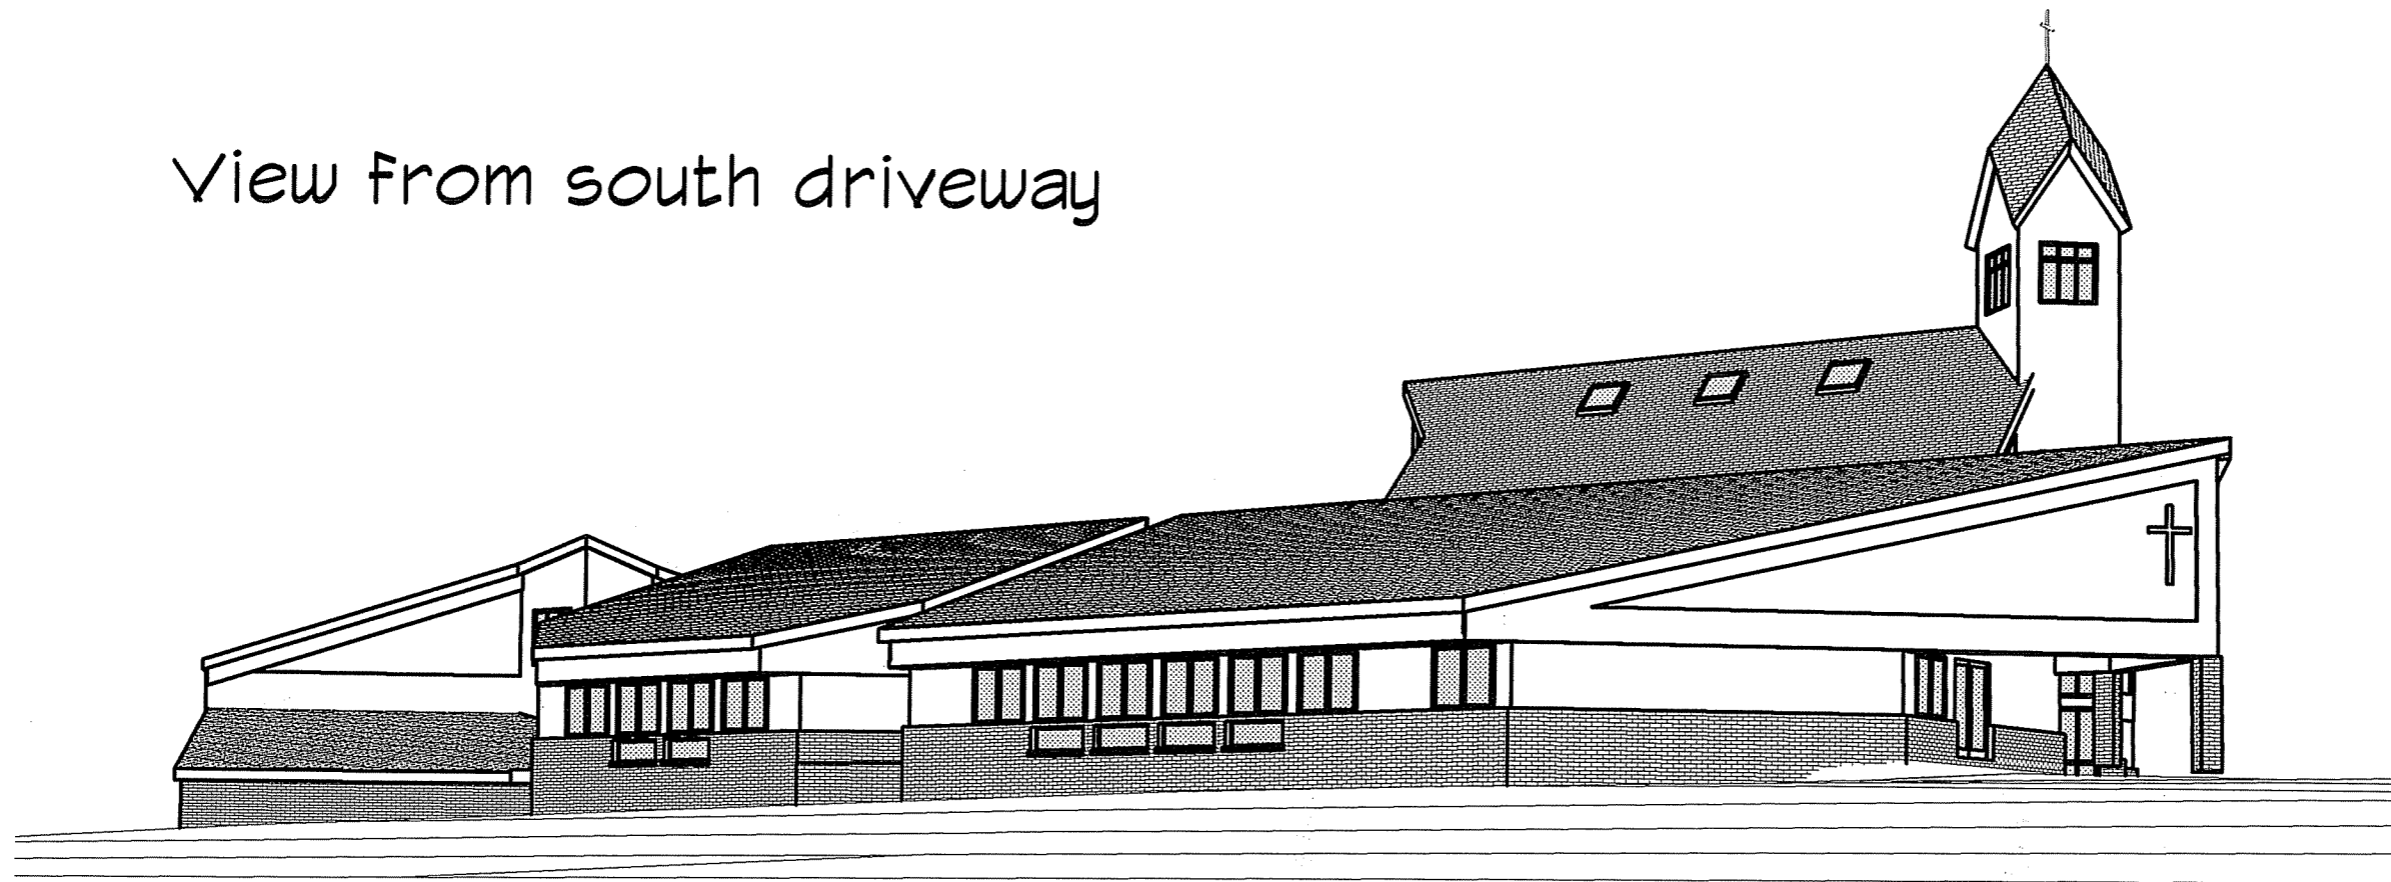

View from south driveway

Project Number

Project / Owner

ACTIVITY CTR ADDITION

Lutheran Church of the Living Christ
110 N. Gammon Rd. Madison, WI 53717

JG Development^{INC}

4070 East Brigham Road
Blue Mounds, Wisconsin 53517
(608) 437-6181 www.jgdevelopment.com

Copyright 2004
This document, the ideas and designs incorporated herein as an instrument of service, is the property of JG Development, Inc. and is not to be used in whole or in part without written authorization. All rights reserved.

Revisions

_____

Date
7/13/2005
Sheet Number

P1

Perspectives