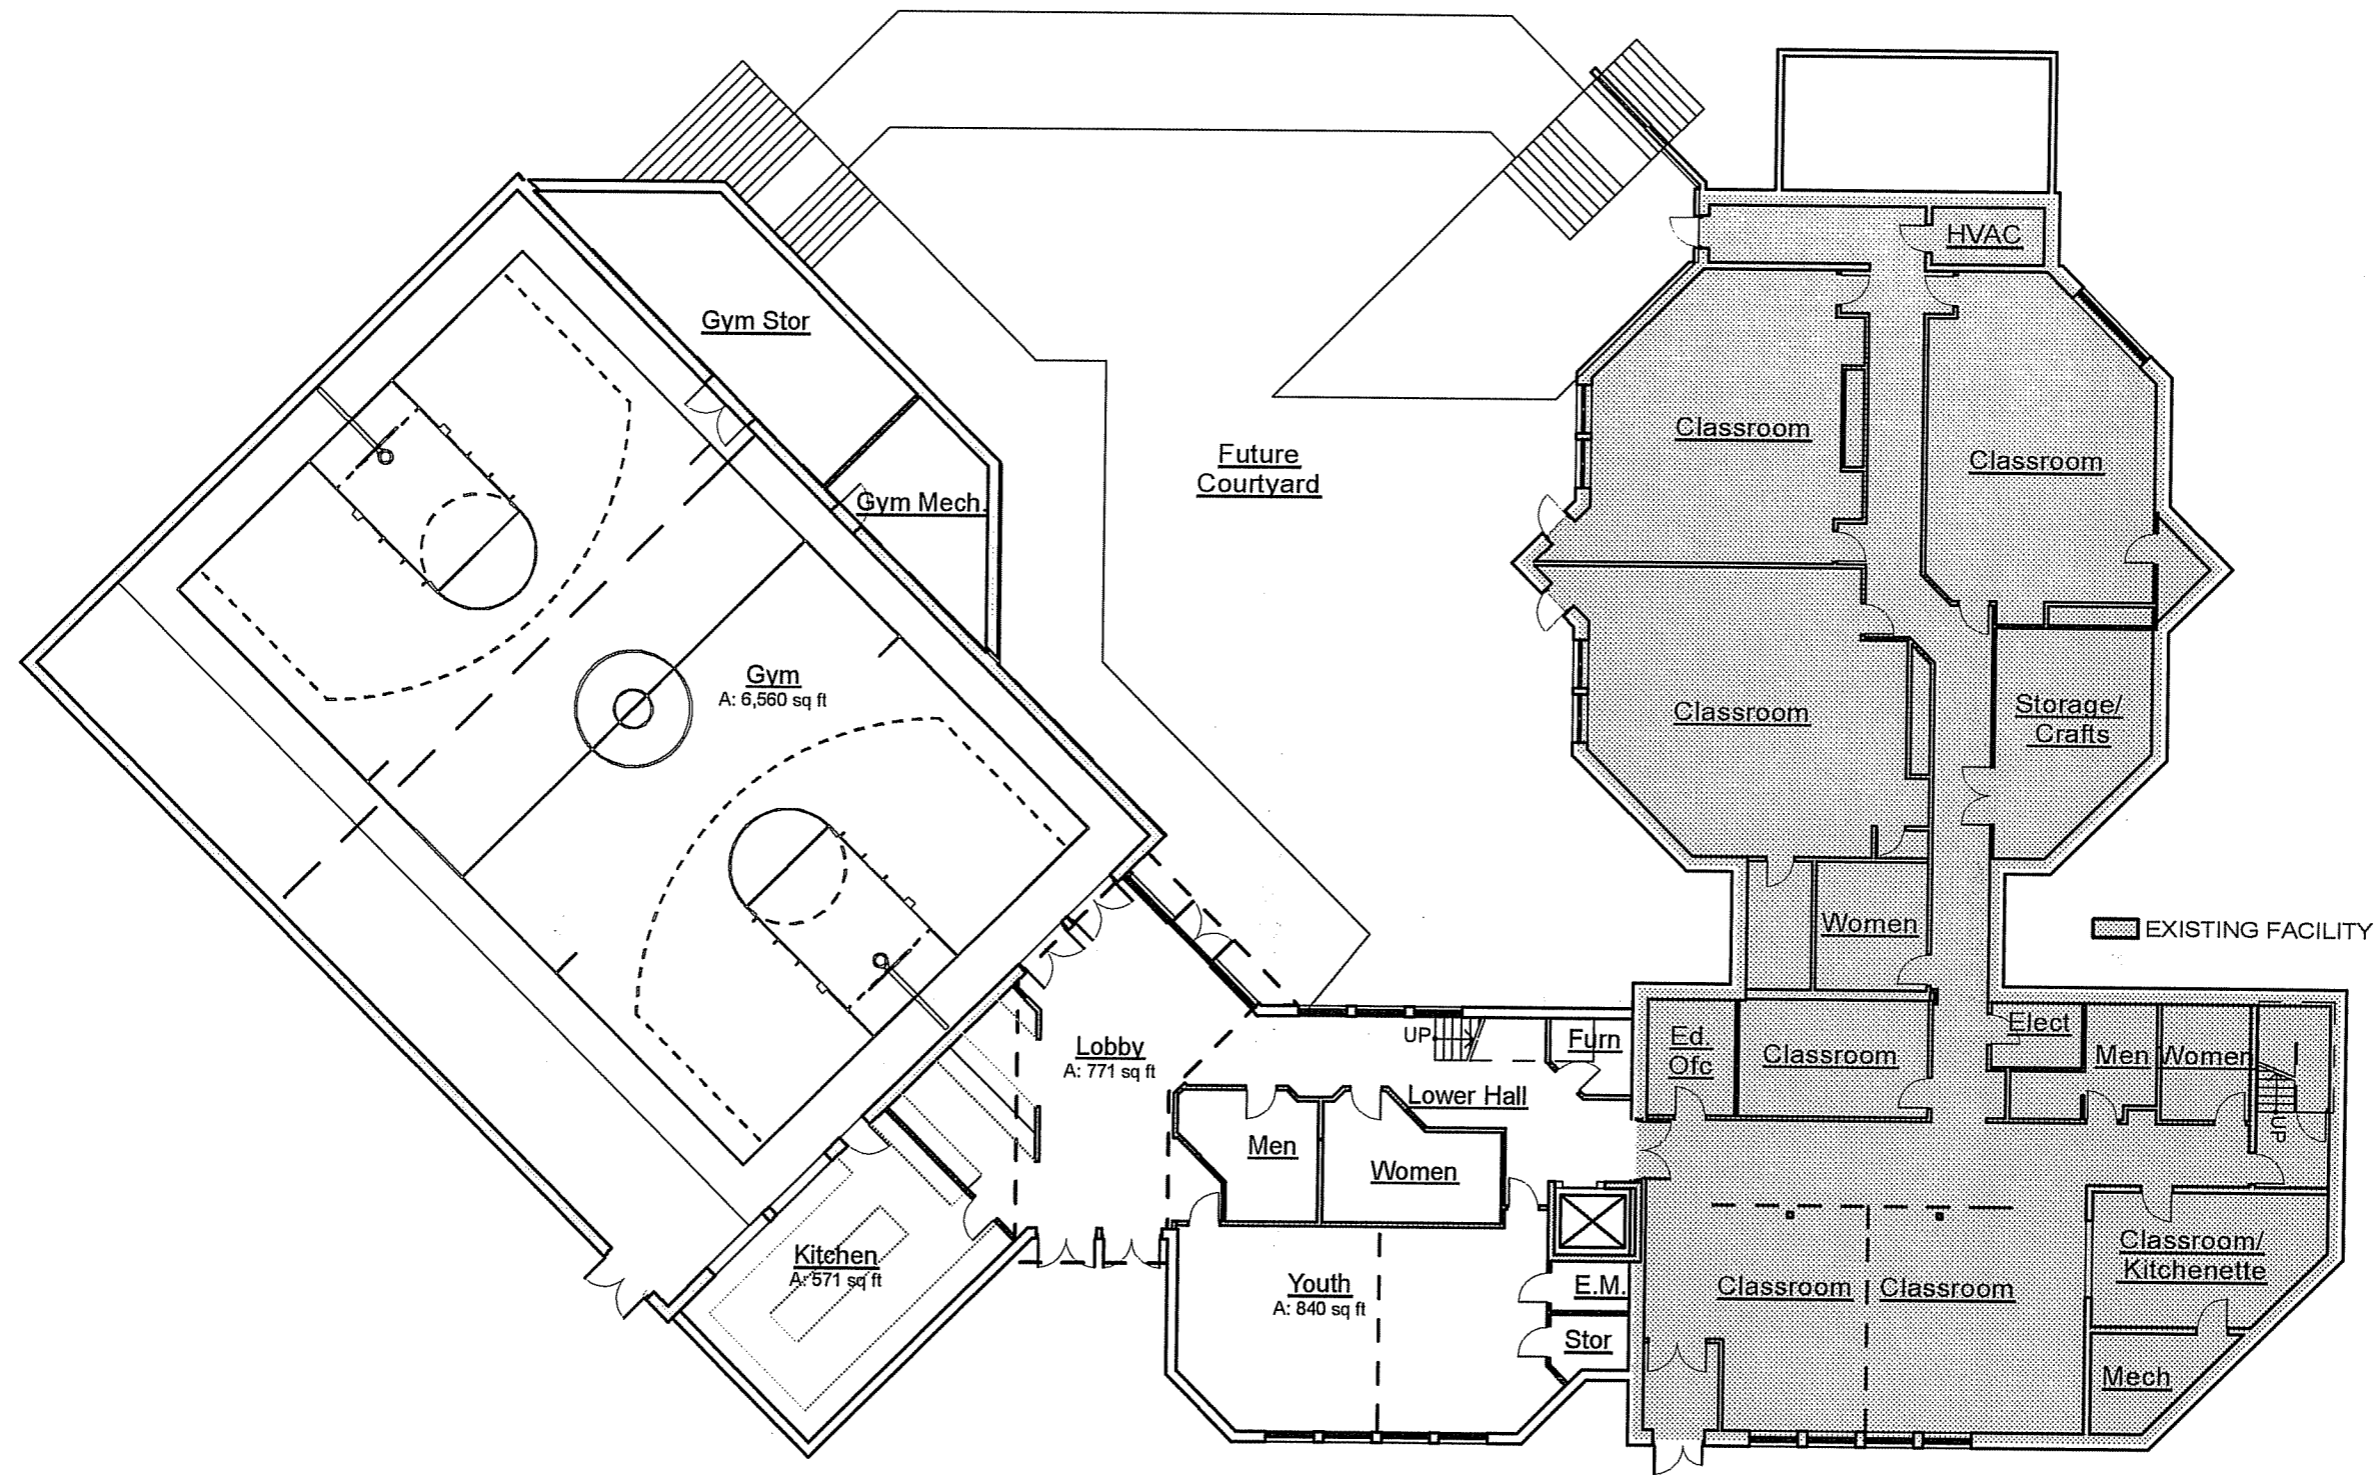

LOWER LEVEL

SCALE: 1" = 20' 0 10' 20' 40'

ACTIVITY CTR ADDITION

JG Development INC

4070 East Brigham Road
Blue Mounds, Wisconsin 53517
(608) 437-6181 www.jgdevelopment.com

Revisions

Date
1/13/2005
Sheet Number

A2

Lower Level

Lutheran Church of the Living Christ
110 N. Gammon Rd. Madison, WI 53717