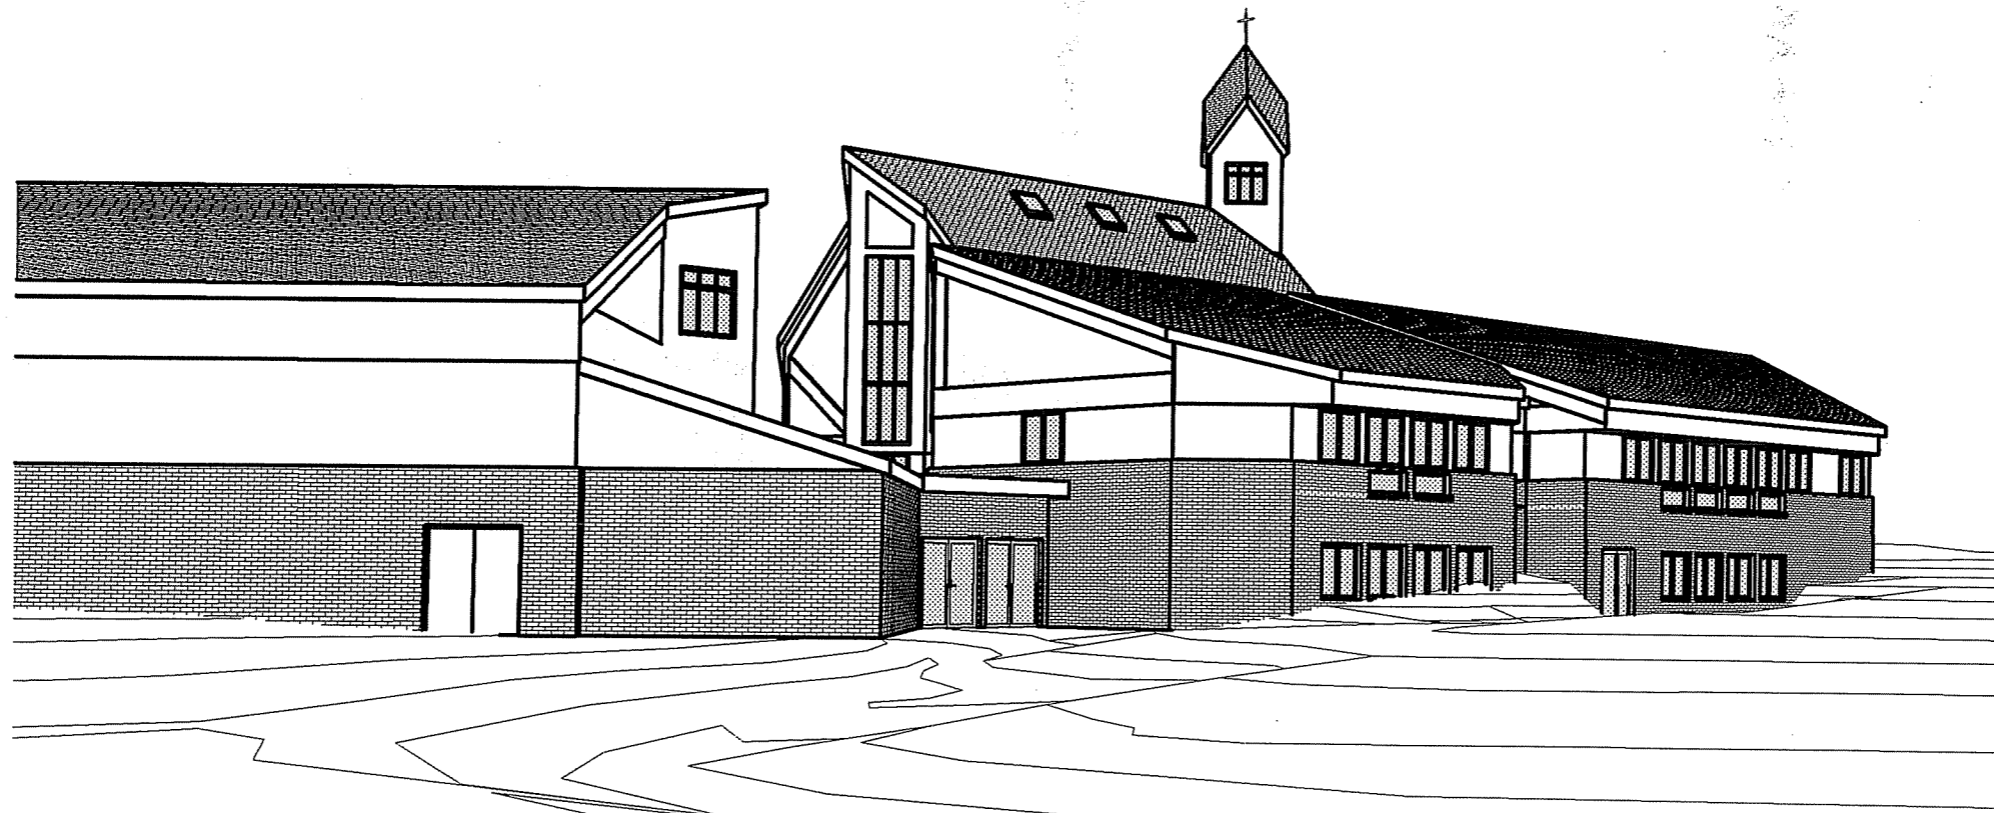

# UPPER LEVEL

SCALE: 1" = 20' 0 10' 20' 40'

Project Number  
Project / Owner

ACTIVITY CTR ADDITION  
Lutheran Church of the Living Christ  
110 N. Gammon Rd. Madison, WI 53717

**JG Development** INC  
4070 East Bringham Road  
Blue Mounds, Wisconsin 53517  
(608) 437-6181 www.jgdevelopment.com

Revisions  
Date  
7/13/2005  
Sheet Number

**A3**  
Upper Level

View from south driveway

View from west property line

Project Number

Project / Owner

ACTIVITY CTR ADDITION

Lutheran Church of the Living Christ  
110 N. Gammon Rd. Madison, WI 53717