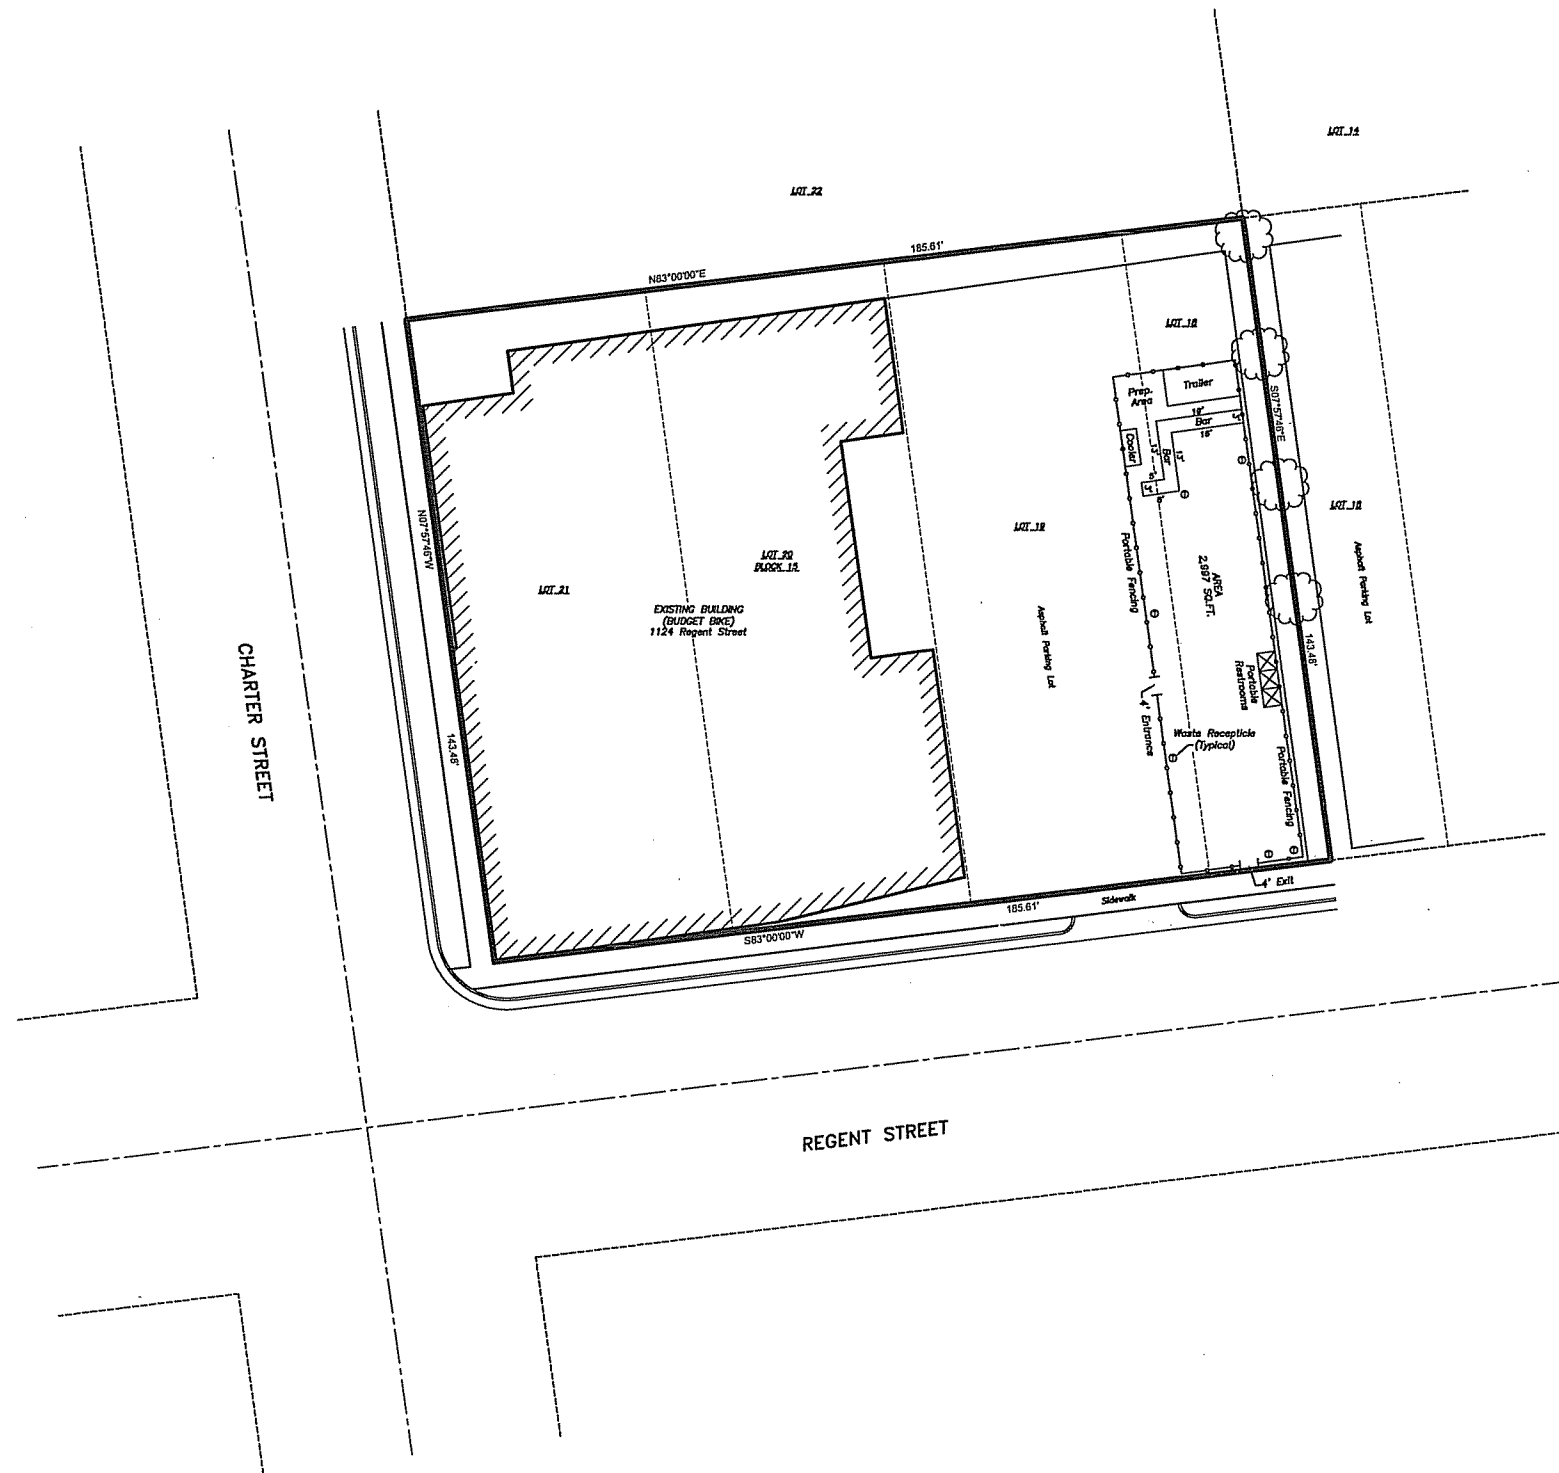

Description:
 The West 1/2 of Lot 18, Lot 19, 20, and 21, Block 15,
 Brook's Plat, City of Madison, Dane County, Wisconsin.

Notes:
 Total Beer Garden Area = 2,997 square feet.
 This site plan of existing lot boundaries, buildings, asphalt,
 etc. per existing surveys and deeds of record. This is
 not a boundary survey.

BIRRENKOTT SURVEYING INC.
 LAND SURVEYING & PERC TESTING
 P.O. BOX 237
 1677 N. BRISTOL ST. SUN PRAIRIE, WIS. 53590
 (608) 837-7463
 FAX (608) 837-1081

**BADGER HONOR FLIGHT
 BEER GARDEN SITE PLAN**

DATED: JUNE 13, 2011