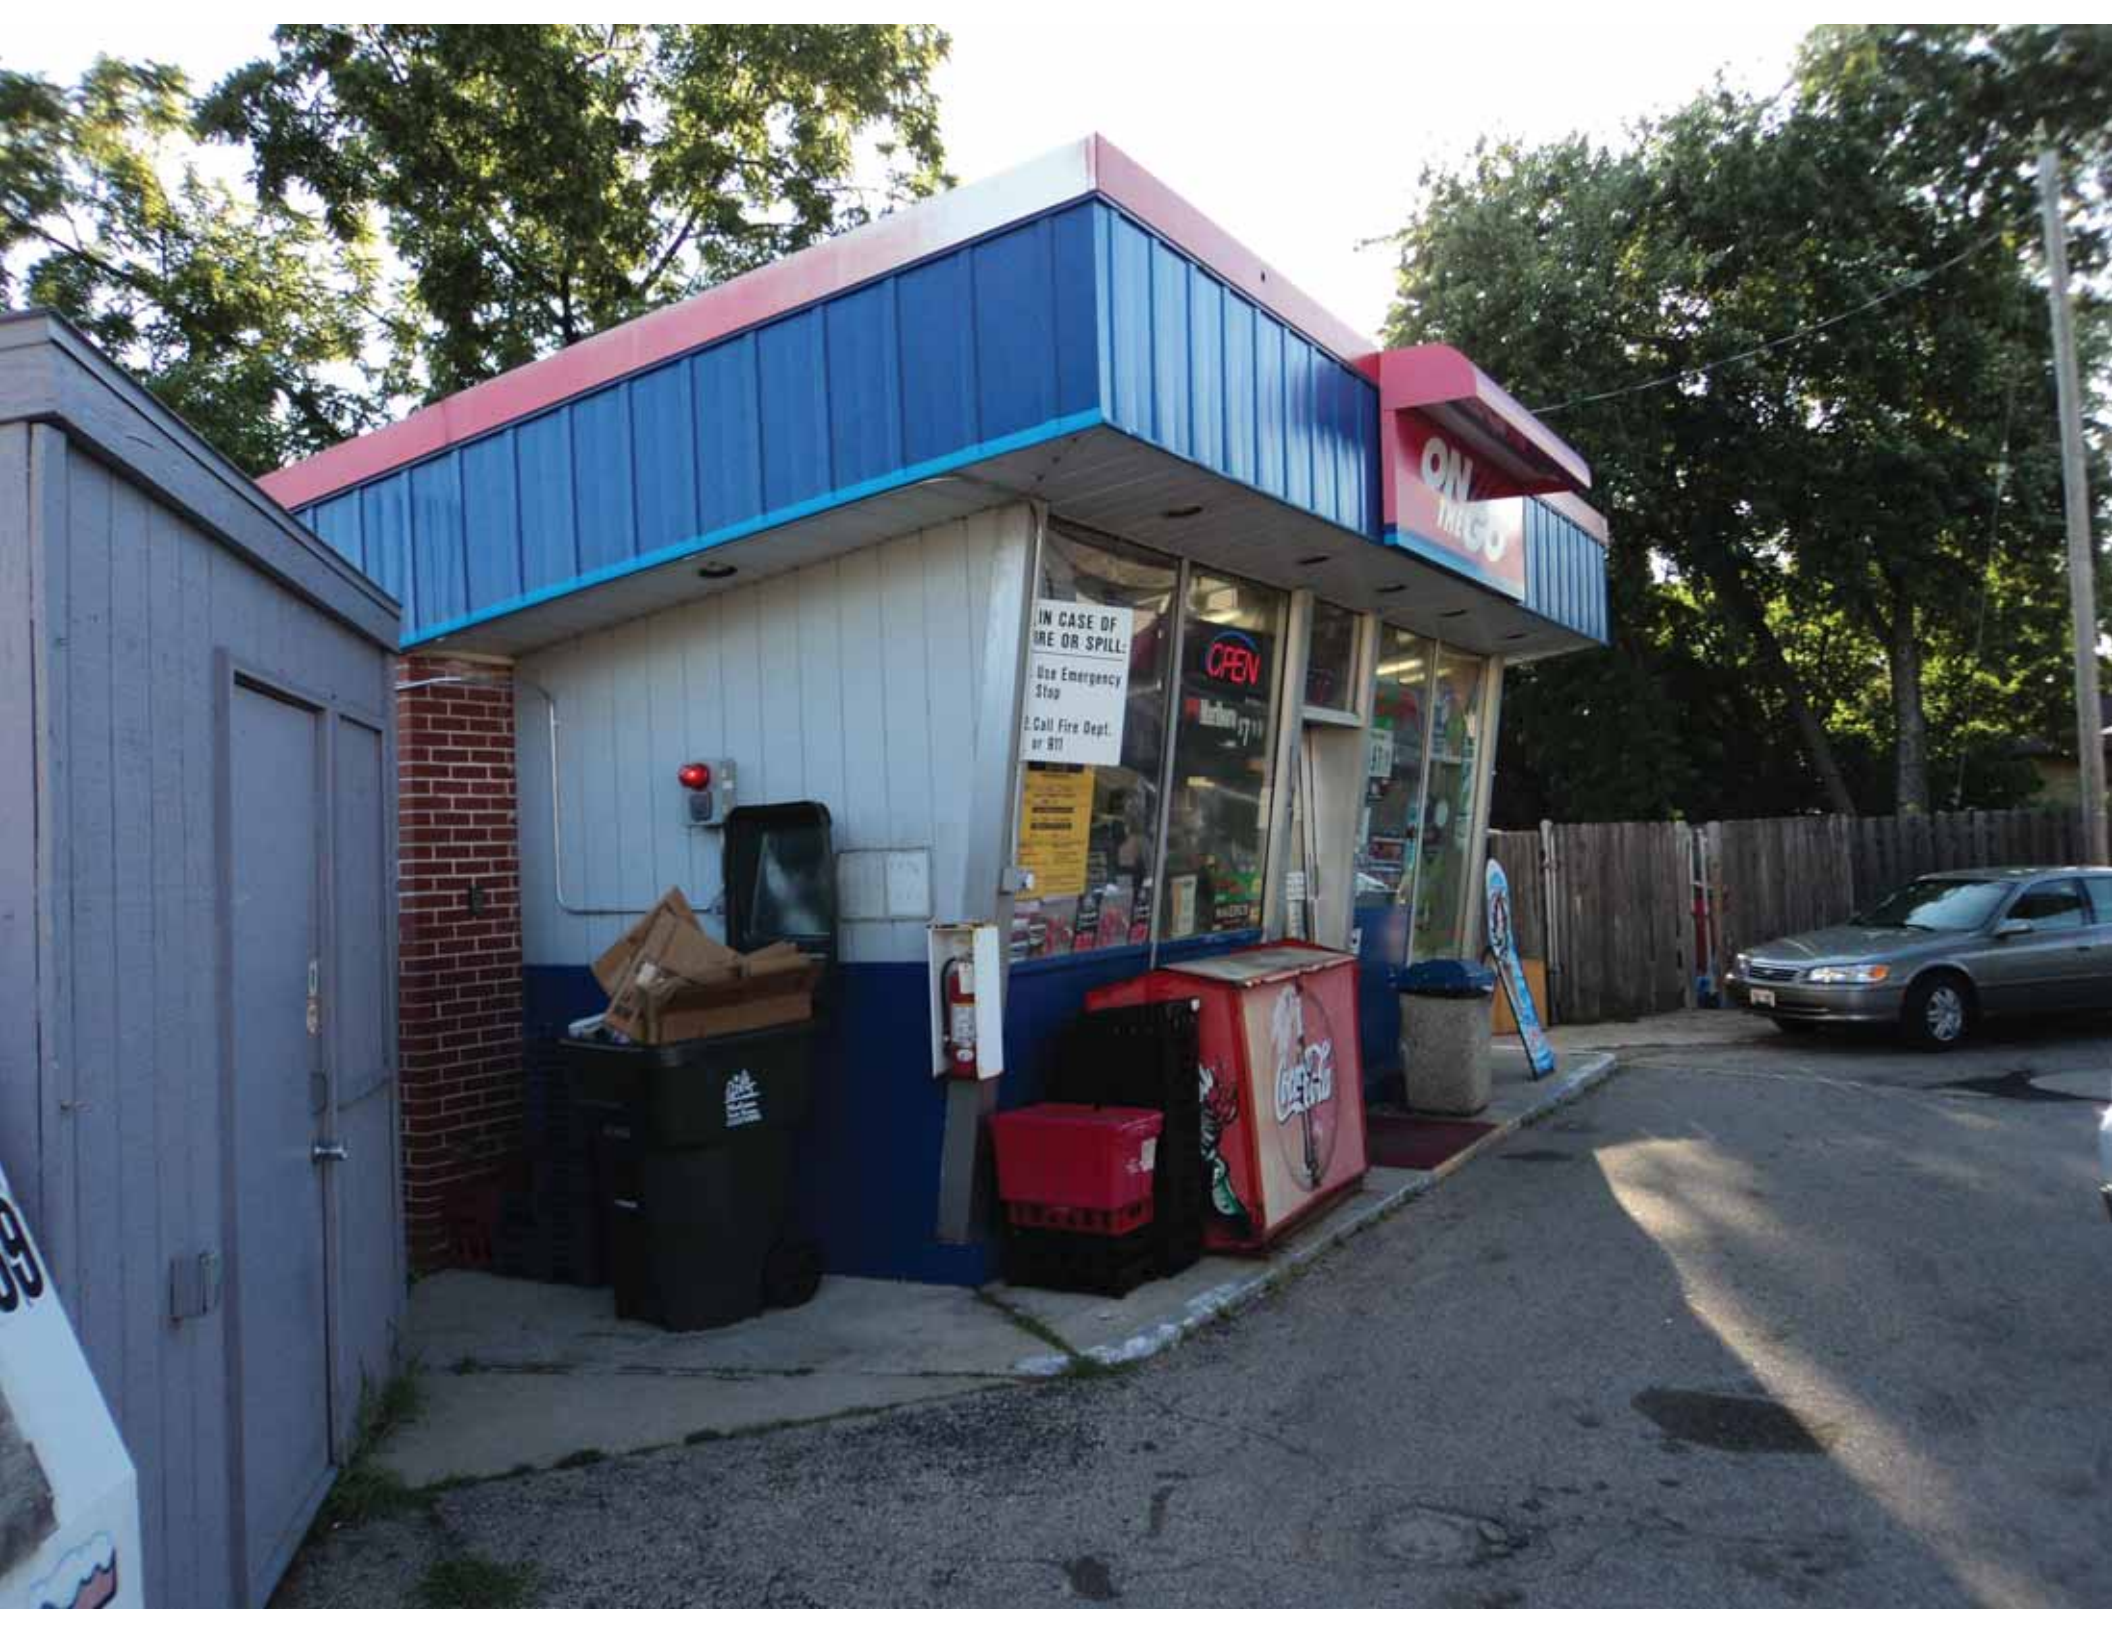

ON THE GO

IN CASE OF
FIRE OR SPILL:
1. Use Emergency
Stop
2. Call Fire Dept.
or 911

OPEN

ORE-IDA

99