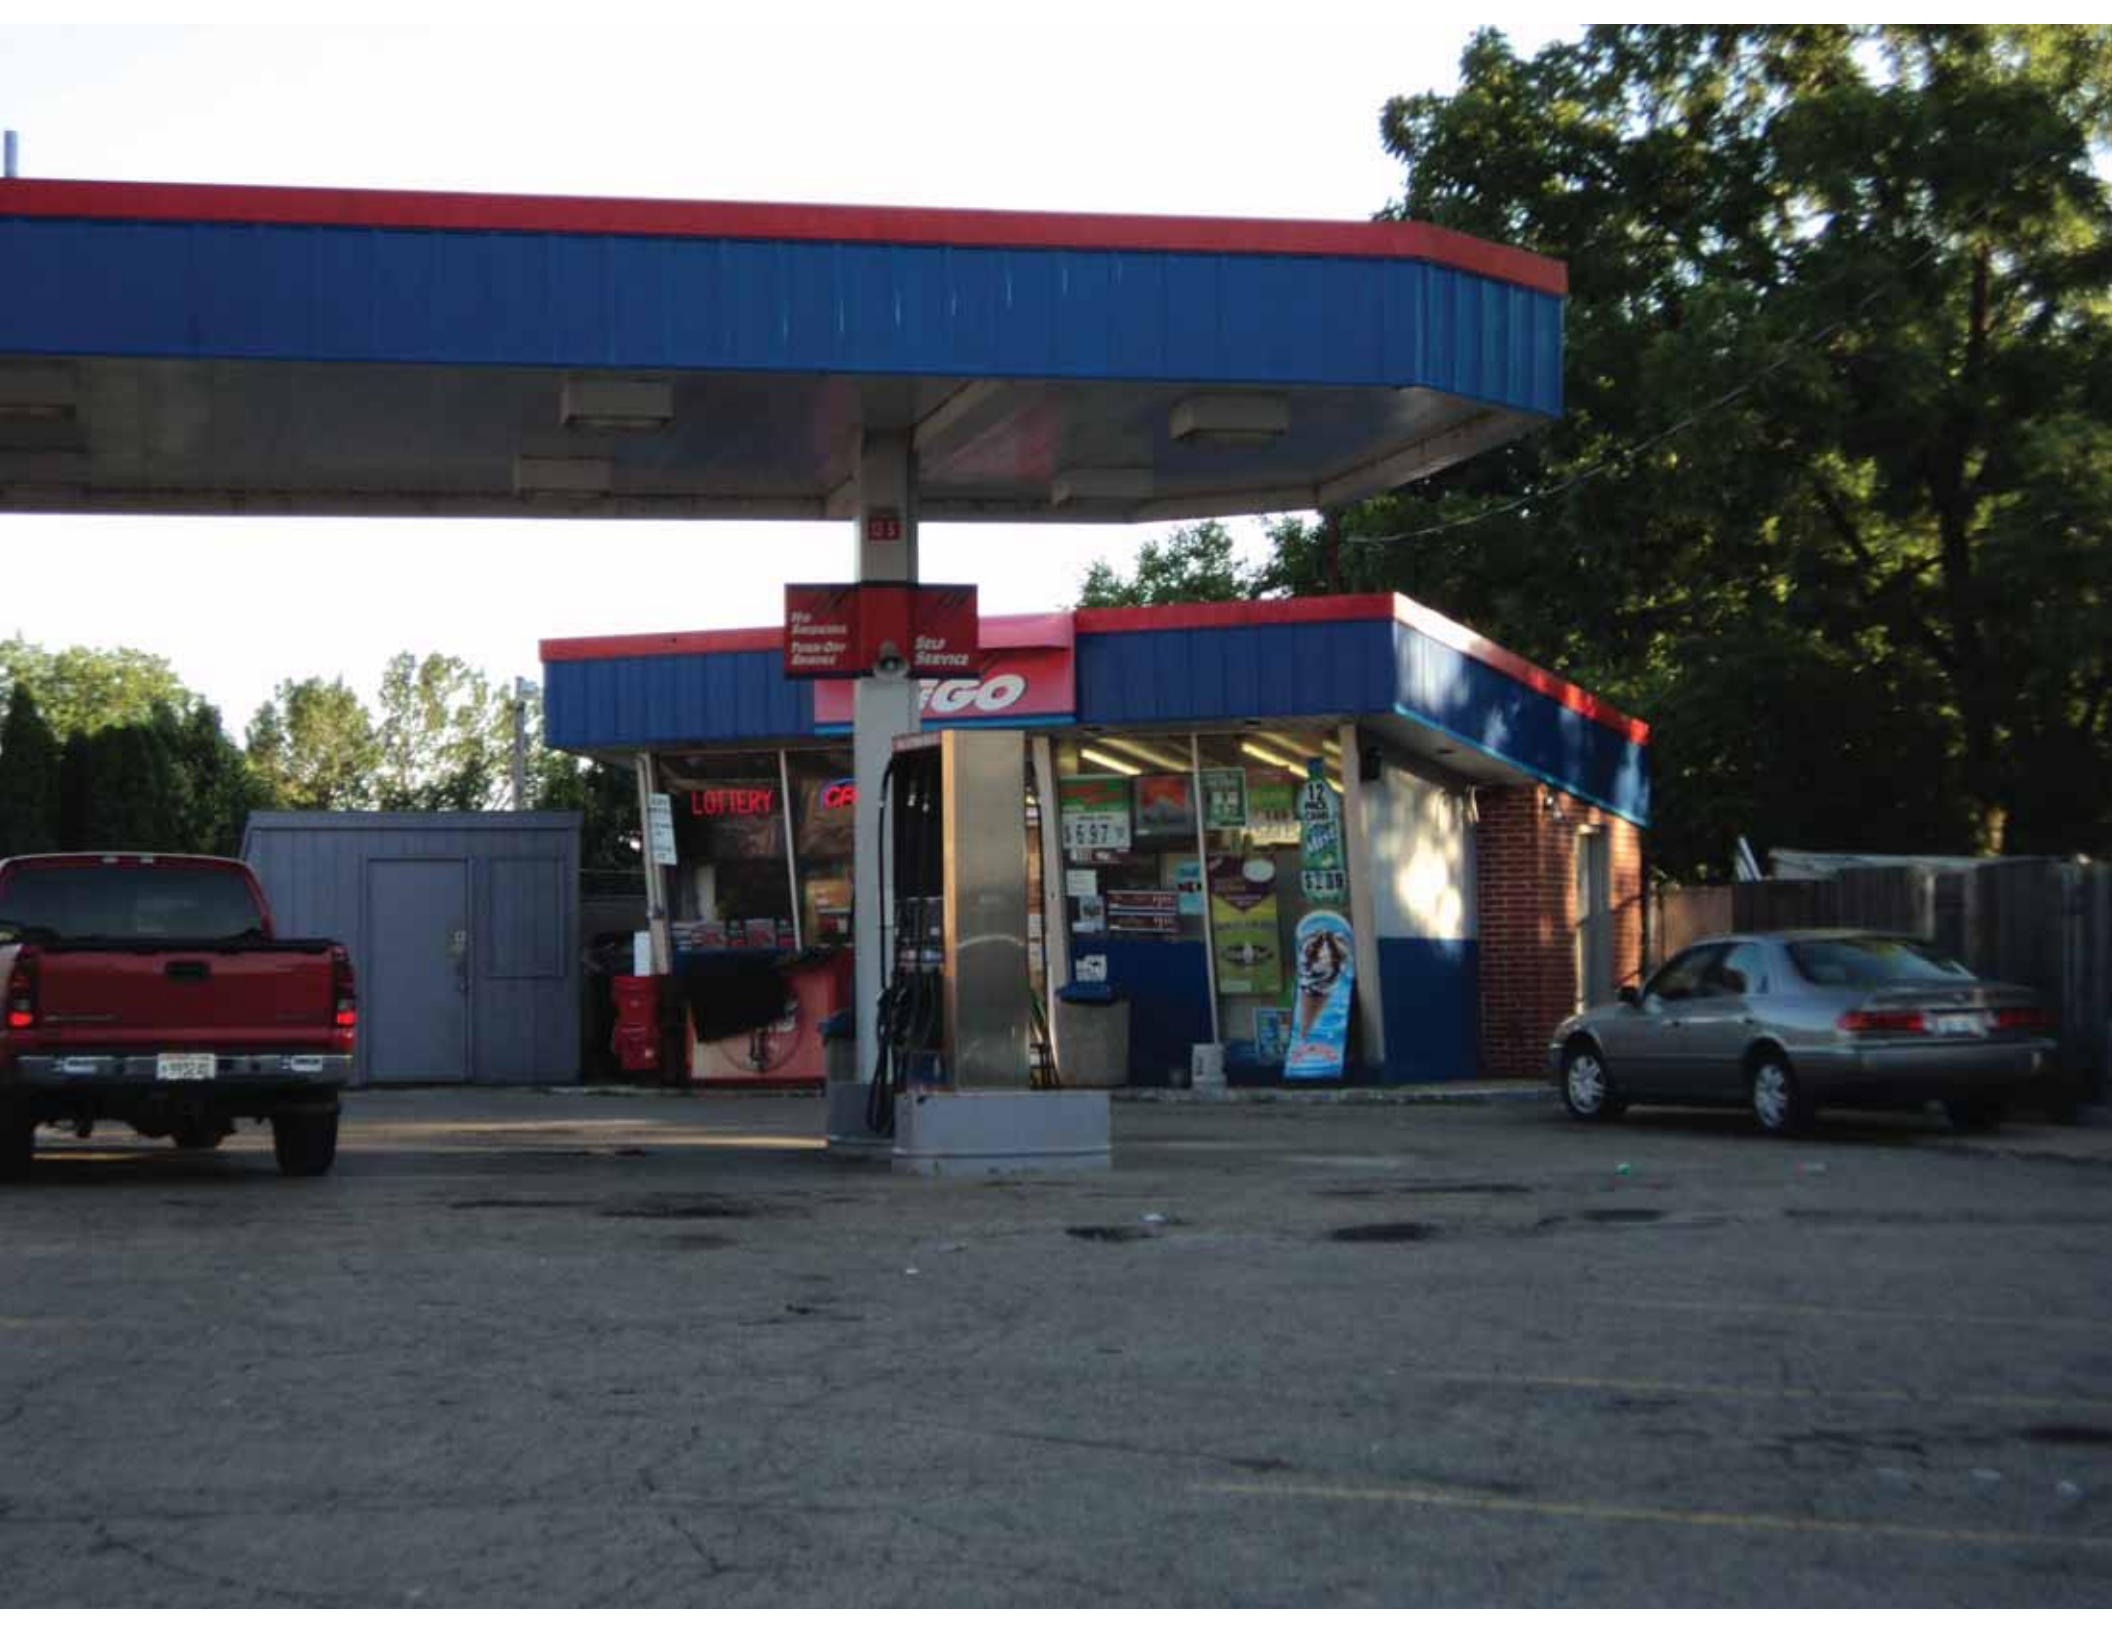

Olin Ave

UNLEADED 357  
EXTRA 371  
PREMIUM 383

135

The American  
Pump-Our  
Answer

SELF  
SERVICE

GO

LOTTERY

CA