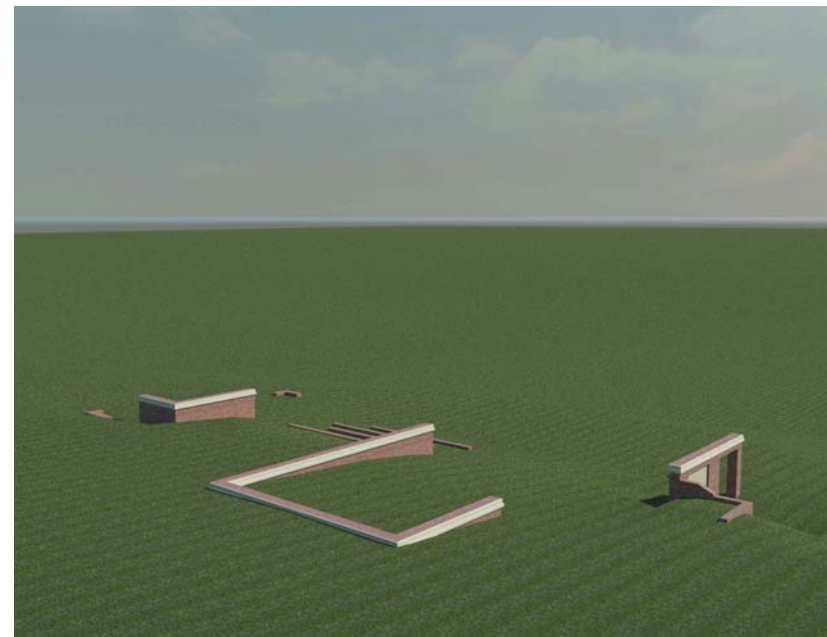

Birds eye view looking up the hill to the northwest

View from near the grotto looking up the hill to the northwest

Birds eye view from the top of the hill near the Lake View arch looking down to the southeast

View from the top of the hill looking through existing courtyard to the south

PROJECT
DANE COUNTY LAKE VIEW
CAMPUS
DORMITORY FOR HELP
DECONSTRUCTION
1206 NORTHPORT DRIVE
MADISON, WI 53704

DRAWING
Concept Renderings

DATE
09.30.13

Dormitory for Help existing photographs

Image 1 Dormitory for Help - View from the top of the hill

Image 2 Dormitory for Help - View from near grass

View to the Main Sanatorium from Northport. Dormitory for Help is shielded from view by trees and shrubs

Image 3 Dormitory for Help - view from the top of the hill to existing courtyard

Image 4 Dormitory for Help - door with arched surround

Image 5 Dormitory for Help - exterior wall to be retained below water table and window opening infilled with salvaged and interactive materials.