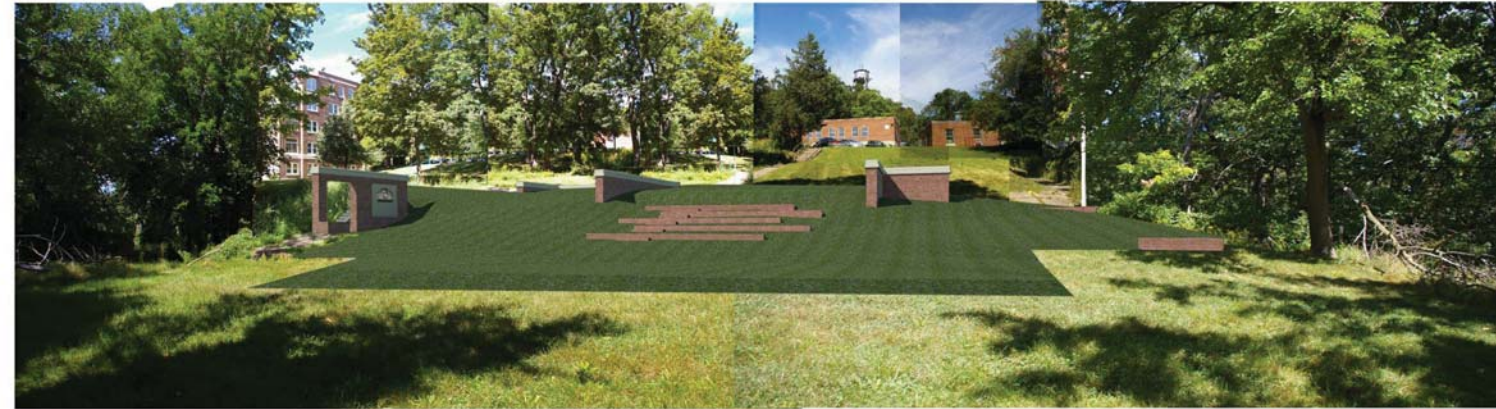

Birds eye view looking up the hill to the northwest

View from near the grotto looking up the hill to the northwest

Birds eye view from the top of the hill near the Lake View arch looking down to the southeast

View from the top of the hill looking through existing courtyard to the south

PROJECT
DANE COUNTY LAKE VIEW
CAMPUS
DORMITORY FOR HELP
DECONSTRUCTION
1206 NORTHPORT DRIVE
MADISON, WI 53704

DRAWING
Concept Renderings

DATE
09.30.13

Dormitory for Help existing photographs

Image 1 Dormitory for Help - View from the top of the hill

Image 2 Dormitory for Help - View from near grass

View to the Main Sanatorium from Northport. Dormitory for Help is shielded from view by trees and shrubs